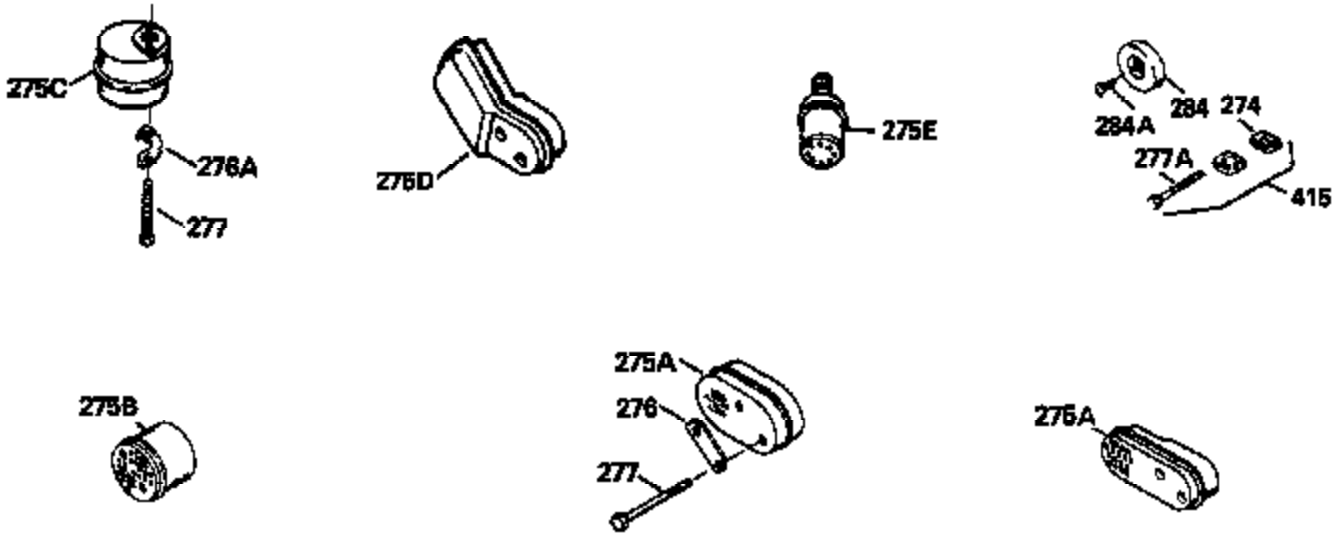

Ref #	Part Number	Qty	Description
189	650839		Screw, 1/4-20 x 3/8"
190	35831		Lever, Brake
191	35015B		Bracket Assy., S.E. Brake (Incl. 195)
194	32309		Ring, Retaining
195	610973		Terminal Assy.
274	26754A		* Gasket, Exhaust (Use as required)
275C	35172		Muffler (Incl. 276A)
276A	35171		Plate, Lock
277	650869		Screw, 1/4-20 x 2-3/4"
277A	30063		Screw, 1/4-20 x 1/2" (Use as required)
370F	34387		Decal, Instruction (Optional)
415	730162		Muffler Adap.Kit(Incl.274,277A)(Use a s req.)
430	730574		Debris Screen Kit (Incl. 370F,431-433)(Opt.)
431	35596		Screen, Debris (Optional)
432	35597		Bracket, Debris screen (Optional)
433	650910		Screw, 8-32 x 1/4" (Optional)