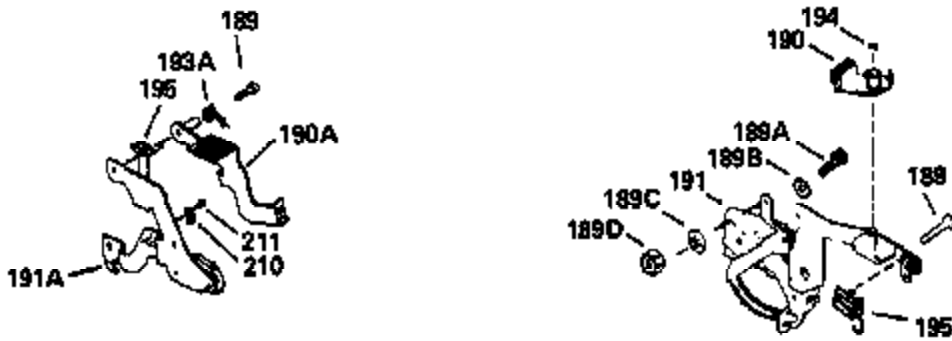

Ref #	Part Number	Qty	Description
189	650839		Screw, 1/4-20 x 3/8"
190	35831		Lever, Brake
191	35015B		Bracket Assy., S.E. Brake (Incl. 195)
194	32309		Ring, Retaining
195	610973		Terminal Assy.
274	26754A		* Gasket, Exhaust (Use as required)
275C	35172		Muffler (Incl. 276A)
276A	35171		Plate, Lock
277	650869		Screw, 1/4-20 x 2-3/4"
277A	30063		Screw, 1/4-20 x 1/2" (Use as required)
370F	34387		Decal, Instruction (Optional)
415	730162		Muffler Adap.Kit(Incl.274,277A)(Use a s req.)
430	730574		Debris Screen Kit (Incl. 370F,431-433)(Opt.)
431	35596		Screen, Debris (Optional)
432	35597		Bracket, Debris screen (Optional)
433	650910		Screw, 8-32 x 1/4" (Optional)