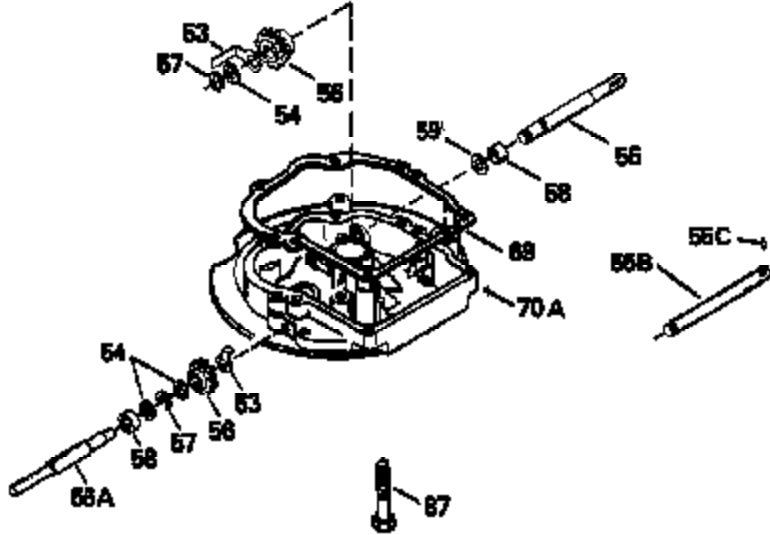

Ref #	Part Number	Qty	Description
19	31361		Spring, Extension
69	35261		* Gasket, Mounting flange
182	6201		Screw, 1/4-28 x 7/8"
185	31384A		Pipe, Intake (Incl. 224)
186	34337		Link, Governor spring
209	30200		Screw, 10-24 x 9/16"
223	650451		Screw, 1/4-20 x 1"
241	35067		Collar, Air cleaner (Black)
245	35066		Filter, Air cleaner
246B	35435		Filter, Pre-Air (Use as required)
247A	35068		Clamp, Air cleaner
250B	35065		Air Cleaner Cover Ass'y.
255	35176		Cover, Speed control
256	650807		Screw, 10-32 x 7/16"