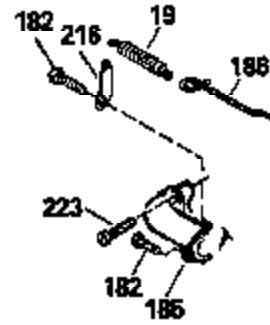

Ref #	Part Number	Qty	Description
19	31361		Spring, Extension
69	35261		* Gasket, Mounting flange
182	6201		Screw, 1/4-28 x 7/8"
185	31384A		Pipe, Intake (Incl. 224)
186	34337		Link, Governor spring
209	30200		Screw, 10-24 x 9/16"
223	650451		Screw, 1/4-20 x 1"
241	35067		Collar, Air cleaner (Black)
245	35066		Filter, Air cleaner
246B	35435		Filter, Pre-Air (Use as required)
247A	35068		Clamp, Air cleaner
250B	35065		Air Cleaner Cover Ass'y.
255	35176		Cover, Speed control
256	650807		Screw, 10-32 x 7/16"