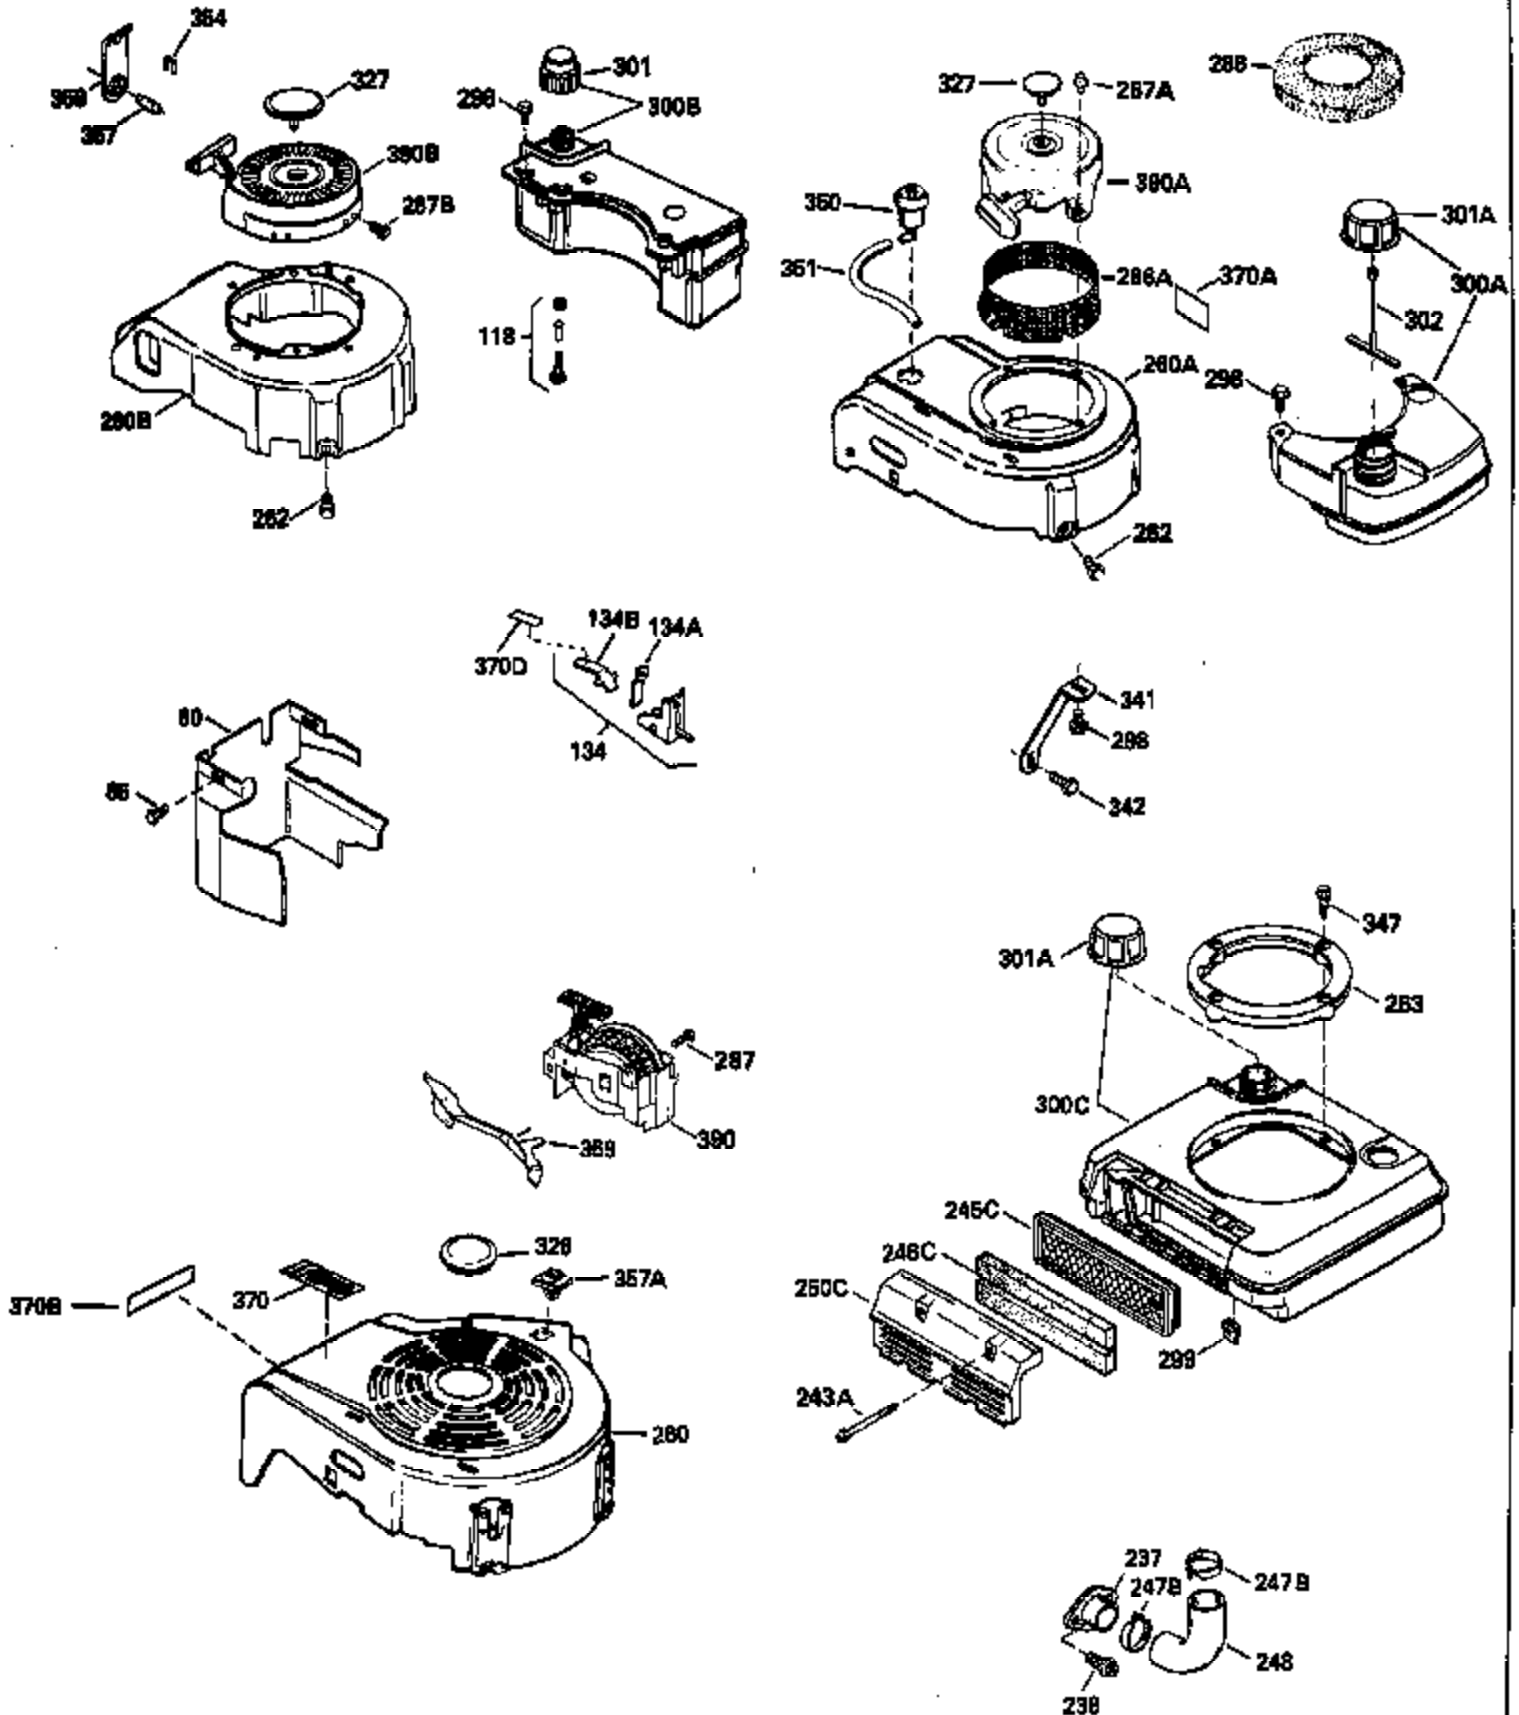

ILLUSTRATION SHOWS TYPICAL PARTS ONLY. ORDER BY PART NUMBER. PARTS NOT LISTED ARE SUPPLIED BY OEM.

Ref #	Part Number	Qty	Description
118	730194		Rope Guide Kit (Use as required with 34476 fuel tank)
246C	35705		Filter, Pre-Air (Optional)
260B	35393		Housing, Blower
262	650831		Screw, 1/4-20 x 15/32"
287B	650884		Screw, 8-32 x 1/2"
287A	650735		Screw, 10-24 x 3/8" (Use as required)
287A			Pop Rivet, (3/16" Dia.)(Purchase locally)
298	28763		Screw, 10-32 x 35/64"
300A	34369A		Fuel Tank (Incl. 292 & 301A) NOTE: These tanks (34369A) were built with different size fuel inlet openings. Tanks with the 1-3/16" I.D. opening use fuel cap 33032. Tanks with the 1-1/2" I.D. opening use fuel cap 35355.
301A	35355		Fuel Cap
302	35480		Retainer, Fuel cap
327	35932		Plug, Starter
354	35025		Staple (Not used on all models)
357	34985		Rope Stop & Staple Ass'y. (Incl. 354)
358	35168		Bracket Assy., Rope guide
390B	590621		Rewind Starter (Refer to Division 5, Section C, page 34 or Fiche 8, Grid G-9 for breakdown)