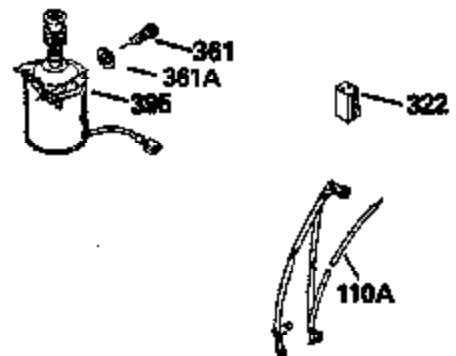

Ref #	Part Number	Qty	Description
189	650839		Screw, 1/4-20 x 3/8"
190	35831		Lever, Brake
191	35015B		Bracket Assy., S.E. Brake (Incl. 195)
194	32309		Ring, Retaining
195	610973		Terminal Assy.
274	26754A		* Gasket, Exhaust (Use as required)
275C	35172		Muffler (Incl. 276A)
276A	35171		Plate, Lock
277	650869		Screw, 1/4-20 x 2-3/4"
277A	30063		Screw, 1/4-20 x 1/2" (Use as required)
370F	34387		Decal, Instruction (Optional)
415	730162		Muffler Adap.Kit(Incl.274,277A)(Use a s req.)
430	730574		Debris Screen Kit (Incl. 370F,431-433)(Opt.)
431	35596		Screen, Debris (Optional)
432	35597		Bracket, Debris screen (Optional)
433	650910		Screw, 8-32 x 1/4" (Optional)