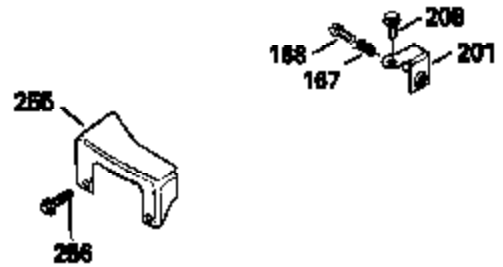

Ref #	Part Number	Qty	Description
19	31361		Spring, Extension
69	35261		* Gasket, Mounting flange
182	6201		Screw, 1/4-28 x 7/8"
185	31384A		Pipe, Intake (Incl. 224)
186	34337		Link, Governor spring
209	30200		Screw, 10-24 x 9/16"
223	650451		Screw, 1/4-20 x 1"
241	35067		Collar, Air cleaner (Black)
245	35066		Filter, Air cleaner
246B	35435		Filter, Pre-Air (Use as required)
247A	35068		Clamp, Air cleaner
250B	35065		Air Cleaner Cover Ass'y.
255	35176		Cover, Speed control
256	650807		Screw, 10-32 x 7/16"