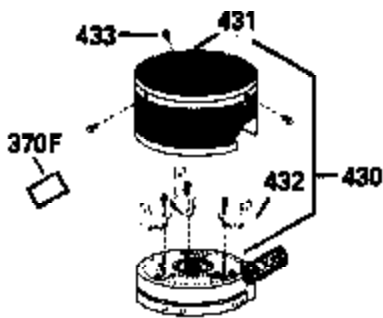

Ref #	Part Number	Qty	Description
189	650839		Screw, 1/4-20 x 3/8"
190	35831		Lever, Brake
191	35015B		Bracket Assy., S.E. Brake (Incl. 195)
194	32309		Ring, Retaining
195	610973		Terminal Assy.
274	26754A		* Gasket, Exhaust (Use as required)
275C	35172		Muffler (Incl. 276A)
276A	35171		Plate, Lock
277	650869		Screw, 1/4-20 x 2-3/4"
277A	30063		Screw, 1/4-20 x 1/2" (Use as required)
370F	34387		Decal, Instruction (Optional)
415	730162		Muffler Adap.Kit(Incl.274,277A)(Use a s req.)
430	730574		Debris Screen Kit (Incl. 370F,431-433)(Opt.)
431	35596		Screen, Debris (Optional)
432	35597		Bracket, Debris screen (Optional)
433	650910		Screw, 8-32 x 1/4" (Optional)