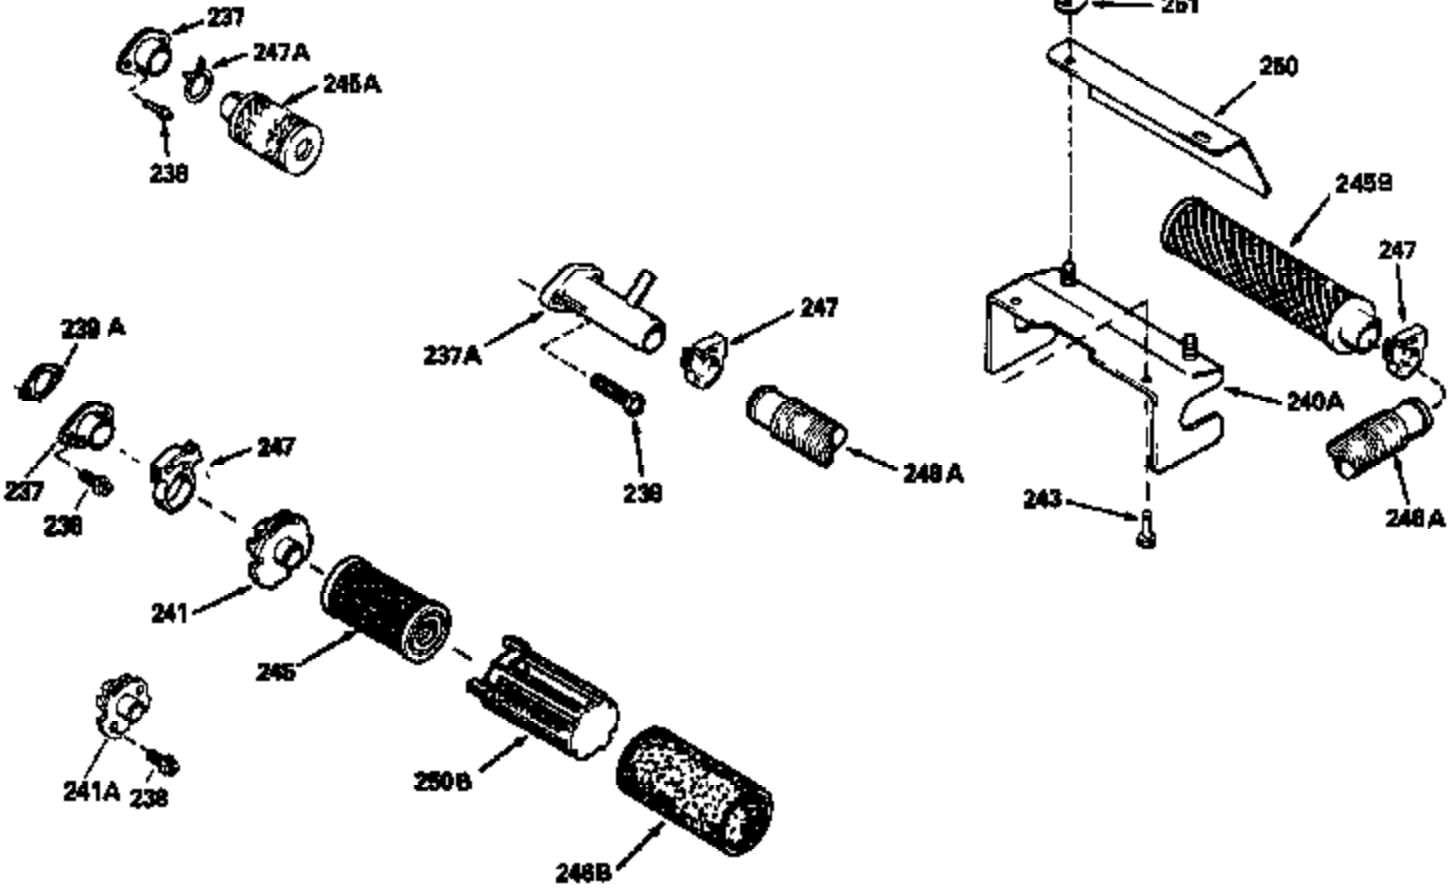

Ref #	Part Number	Qty	Description
19	31361		Spring, Extension
69	35261		* Gasket, Mounting flange
182	6201		Screw, 1/4-28 x 7/8"
185	31384A		Pipe, Intake (Incl. 224)
186	34337		Link, Governor spring
209	30200		Screw, 10-24 x 9/16"
223	650451		Screw, 1/4-20 x 1"
241	35067		Collar, Air cleaner (Black)
245	35066		Filter, Air cleaner
246B	35435		Filter, Pre-Air (Use as required)
247A	35068		Clamp, Air cleaner
250B	35065		Air Cleaner Cover Ass'y.
255	35176		Cover, Speed control
256	650807		Screw, 10-32 x 7/16"