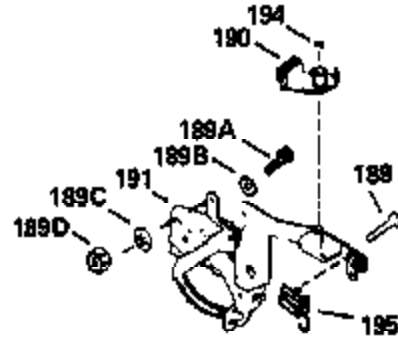

Ref #	Part Number	Qty	Description
189	650839		Screw, 1/4-20 x 3/8"
190	35831		Lever, Brake
191	35015B		Bracket Assy., S.E. Brake (Incl. 195)
194	32309		Ring, Retaining
195	610973		Terminal Assy.
274	26754A		* Gasket, Exhaust (Use as required)
277	650795		Screw, 1/4-20 x 2-1/4"
277A	30063		Screw, 1/4-20 x 1/2" (Use as required)
370F	34387		Decal, Instruction (Optional)
415	730162		Muffler Adap.Kit(Incl.274,277A)(Use a s req.)
430	730574		Debris Screen Kit (Incl. 370F,431-433)(Opt.)
431	35596		Screen, Debris (Optional)
432	35597		Bracket, Debris screen (Optional)
433	650910		Screw, 8-32 x 1/4" (Optional)