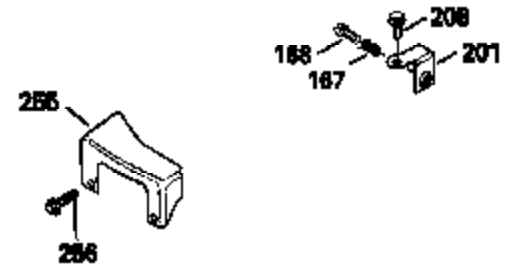

Ref #	Part Number	Qty	Description
19	31361		Spring, Extension
69	35261		* Gasket, Mounting flange
182	6201		Screw, 1/4-28 x 7/8"
185	31384A		Pipe, Intake (Incl. 224)
186	34337		Link, Governor spring
209	30200		Screw, 10-24 x 9/16"
223	650451		Screw, 1/4-20 x 1"
241	35067		Collar, Air cleaner (Black)
245	35066		Filter, Air cleaner
246B	35435		Filter, Pre-Air (Use as required)
247A	35068		Clamp, Air cleaner
250B	35065		Air Cleaner Cover Ass'y.