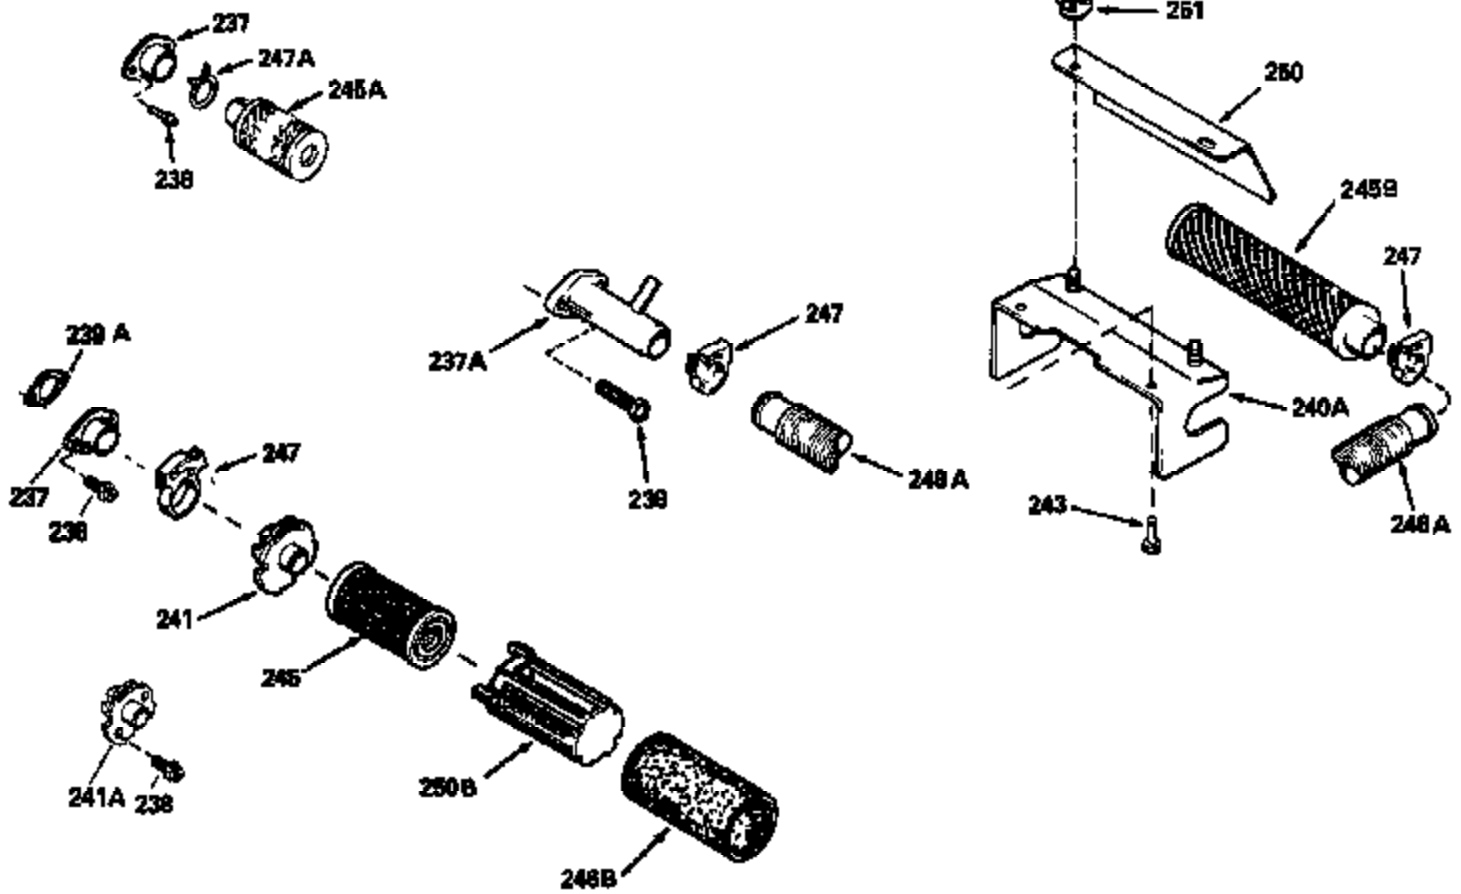

Ref #	Part Number	Qty	Description
19	31361		Spring, Extension
69	35261		* Gasket, Mounting flange
182	6201		Screw, 1/4-28 x 7/8"
185	31384A		Pipe, Intake (Incl. 224)
186	32653		Link, Governor spring
216	33086		Lever, Speed adjusting
223	650451		Screw, 1/4-20 x 1"
241	35067		Collar, Air cleaner (Black)
245	35066		Filter, Air cleaner
246B	35435		Filter, Pre-Air (Use as required)
247A	35068		Clamp, Air cleaner
250B	35065		Air Cleaner Cover Ass'y.