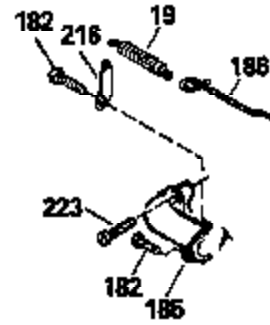

Ref #	Part Number	Qty	Description
390B	590621		Rewind Starter (Refer to Division 5, Section C, page 34 or Fiche 8, Grid G-9 for breakdown)
400	33238C		* Gasket Set (Incl. items marked *)
420	730225		SAE 30, 4-Cycle Engine Oil (Quart)

ILLUSTRATION SHOWS TYPICAL PARTS ONLY. ORDER BY PART NUMBER. PARTS NOT LISTED ARE SUPPLIED BY OEM.

Ref #	Part Number	Qty	Description
118	730194		Rope Guide Kit (Use as required with 34476 fuel tank)
238	650806		Screw, 10-32 x 5/8"
246C	35705		Filter, Pre-Air (Optional)
260A	35491		Housing, Blower
262	650831		Screw, 1/4-20 x 15/32"
287A	650735		Screw, 10-24 x 3/8" (Use as required)
287A			Pop Rivet, (3/16" Dia.)(Purchase locally)
287B	650884		Screw, 8-32 x 1/2"
301	33032		Fuel Cap
327	35932		Plug, Starter
370A	34346		Decal, Instruction
390B	590621		Rewind Starter (Refer to Division 5, Section C, page 34 or Fiche 8, Grid G-9 for breakdown)

Ref #	Part Number	Qty	Description
19	31361		Spring, Extension
53	31745		Tang, Washer
54	31747		Washer, Flat
55A	34647		Shaft, P.T.O.
56	33401		Right Hand Worm Gear
57	33537		Ring, Retaining
58	31744		Seal, Oil
69	35261		* Gasket, Mounting flange
70A	33653A		Flange Ass'y. (Incl.58, 72, 72A, 73, 75 & 80)
87	650492		Screw, 1/4-20 x 2-1/4"
182	6201		Screw, 1/4-28 x 7/8"
185	31384A		Pipe, Intake (Incl. 224)
186	34337		Link, Governor spring
209	30200		Screw, 10-24 x 9/16"
223	650451		Screw, 1/4-20 x 1"
238	650806		Screw, 10-32 x 5/8"
246B	35435		Filter, Pre-Air (Use as required)