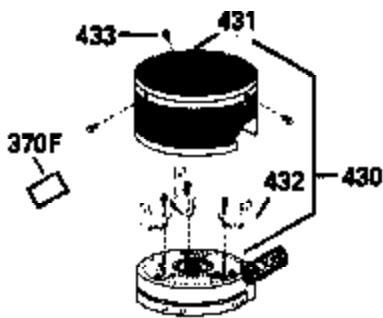

Ref #	Part Number	Qty	Description
189	650839		Screw, 1/4-20 x 3/8"
190	35831		Lever, Brake
191	35015B		Bracket Assy., S.E. Brake (Incl. 195)
194	32309		Ring, Retaining
195	610973		Terminal Assy.
210	27793		Clip, Conduit
211	28942		Screw, 10-32 x 3/8"
274	26754A		* Gasket, Exhaust (Use as required)
277	650795		Screw, 1/4-20 x 2-1/4"
277A	30063		Screw, 1/4-20 x 1/2" (Use as required)
370F	34387		Decal, Instruction (Optional)
415	730162		Muffler Adap.Kit(Incl.274,277A)(Use a s req.)
430	730574		Debris Screen Kit (Incl. 370F,431-433)(Opt.)
431	35596		Screen, Debris (Optional)
432	35597		Bracket, Debris screen (Optional)
433	650910		Screw, 8-32 x 1/4" (Optional)