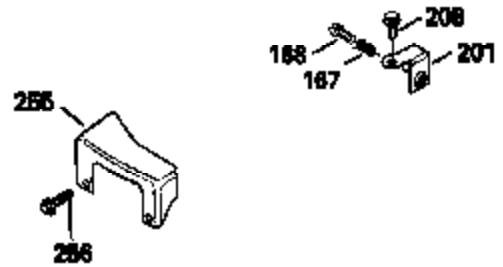

Ref #	Part Number	Qty	Description
390B	590621		Rewind Starter (Refer to Division 5, Section C, page 34 or Fiche 8, Grid G-9 for breakdown)
400	33238C		* Gasket Set (Incl. items marked *)
420	730225		SAE 30, 4-Cycle Engine Oil (Quart)

Ref #	Part Number	Qty	Description
19	31361		Spring, Extension
53	31745		Tang, Washer
54	31747		Washer, Flat
55A	34647		Shaft, P.T.O.
56	33401		Right Hand Worm Gear
57	33537		Ring, Retaining
58	31744		Seal, Oil
69	35261		* Gasket, Mounting flange
70A	33653A		Flange Ass'y. (Incl.58, 72, 72A, 73, 75 & 80)
87	650492		Screw, 1/4-20 x 2-1/4"
182	6201		Screw, 1/4-28 x 7/8"
185	31384A		Pipe, Intake (Incl. 224)
186	34337		Link, Governor spring
209	30200		Screw, 10-24 x 9/16"
223	650451		Screw, 1/4-20 x 1"
238	650806		Screw, 10-32 x 5/8"
246B	35435		Filter, Pre-Air (Use as required)