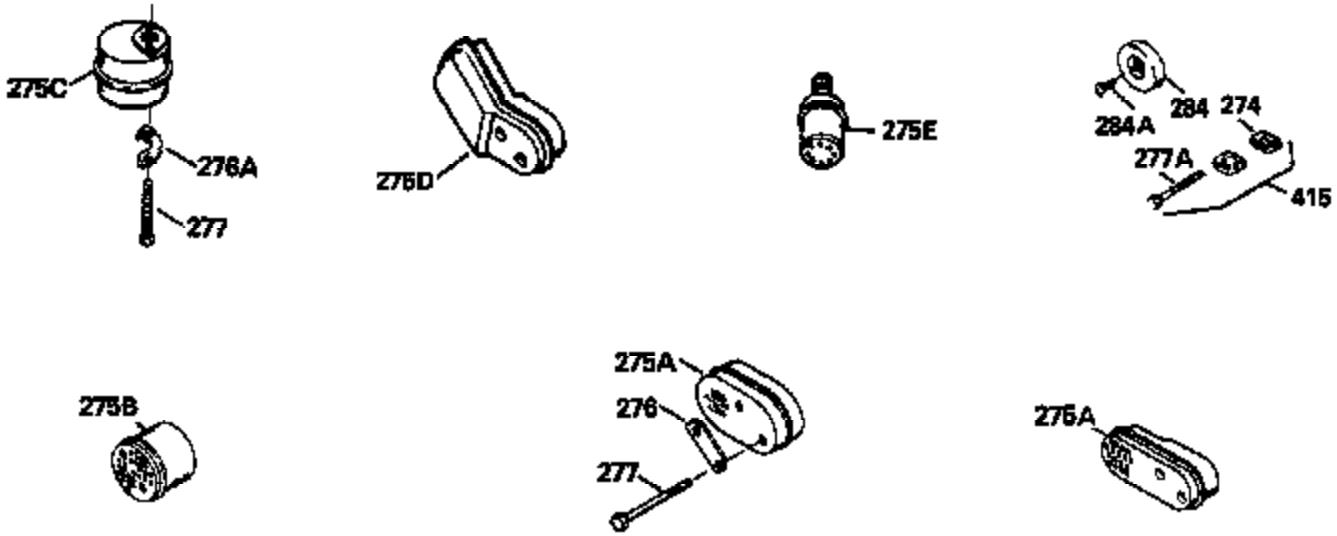

Ref #	Part Number	Qty	Description
189	650839		Screw, 1/4-20 x 3/8"
190	35831		Lever, Brake
191	35015B		Bracket Assy., S.E. Brake (Incl. 195)
194	32309		Ring, Retaining
195	610973		Terminal Assy.
210	27793		Clip, Conduit
211	28942		Screw, 10-32 x 3/8"
274	26754A		* Gasket, Exhaust (Use as required)
277	650795		Screw, 1/4-20 x 2-1/4"
277A	30063		Screw, 1/4-20 x 1/2" (Use as required)
370F	34387		Decal, Instruction (Optional)
415	730162		Muffler Adap.Kit(Incl.274,277A)(Use a s req.)
430	730574		Debris Screen Kit (Incl. 370F,431-433)(Opt.)
431	35596		Screen, Debris (Optional)
432	35597		Bracket, Debris screen (Optional)
433	650910		Screw, 8-32 x 1/4" (Optional)