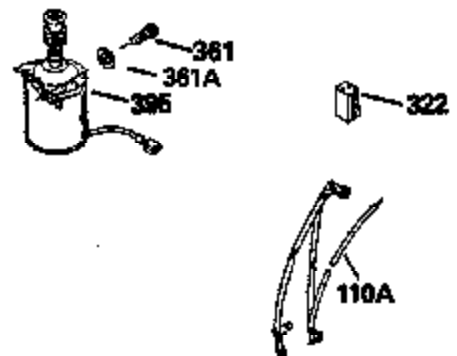

Ref #	Part Number	Qty	Description
189	650839		Screw, 1/4-20 x 3/8"
190	35831		Lever, Brake
191	35015B		Bracket Assy., S.E. Brake (Incl. 195)
194	32309		Ring, Retaining
195	610973		Terminal Assy.
210	27793		Clip, Conduit
211	28942		Screw, 10-32 x 3/8"
274	26754A		* Gasket, Exhaust (Use as required)
277	650795		Screw, 1/4-20 x 2-1/4"
277A	30063		Screw, 1/4-20 x 1/2" (Use as required)
370F	34387		Decal, Instruction (Optional)
415	730162		Muffler Adap.Kit(Incl.274,277A)(Use a s req.)
430	730574		Debris Screen Kit (Incl. 370F,431-433)(Opt.)
431	35596		Screen, Debris (Optional)
432	35597		Bracket, Debris screen (Optional)
433	650910		Screw, 8-32 x 1/4" (Optional)