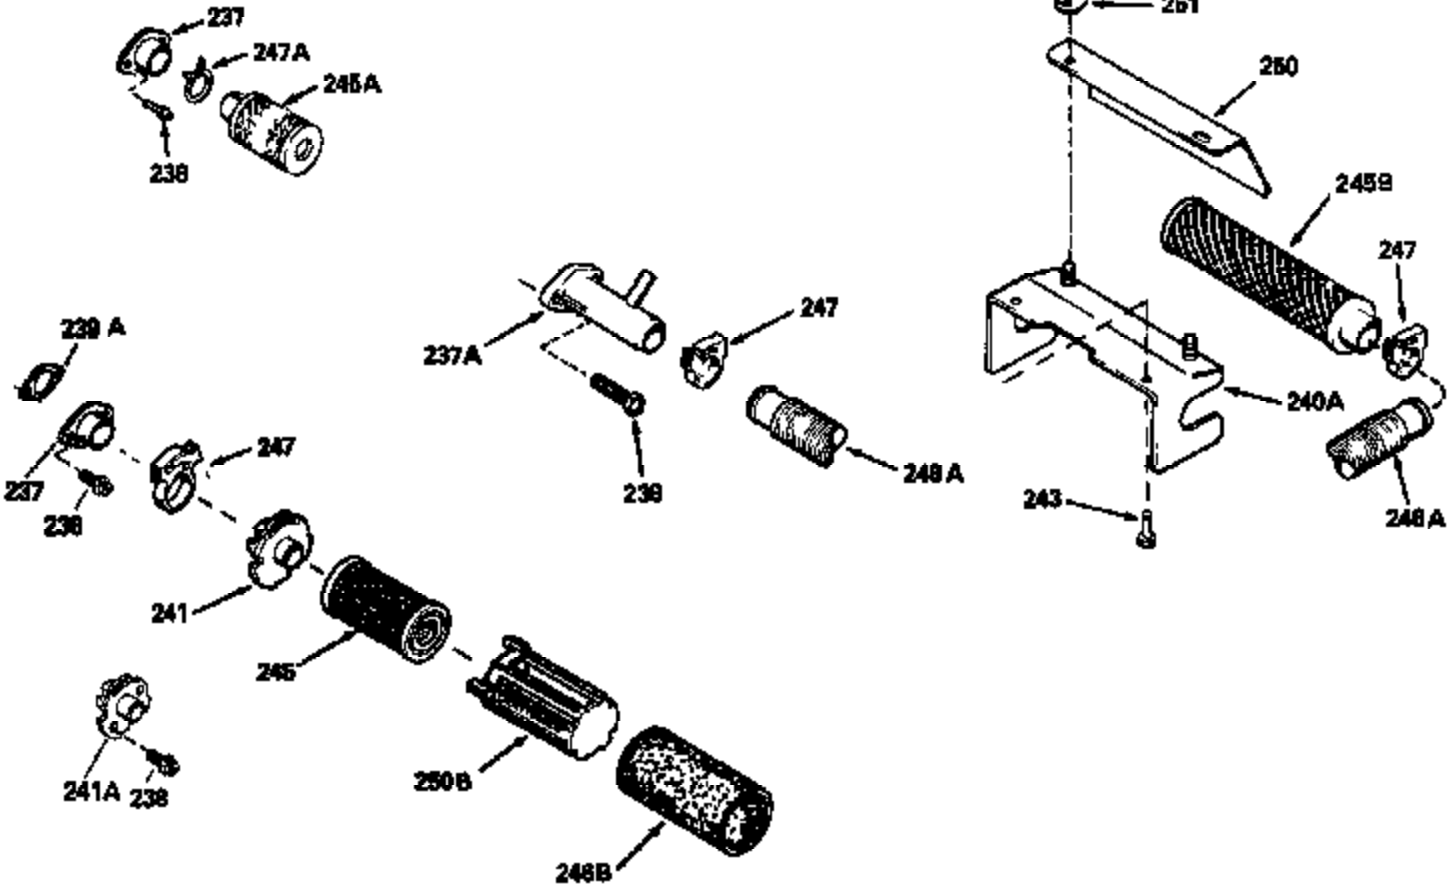

Ref #	Part Number	Qty	Description
390B	590621		Rewind Starter (Refer to Division 5, Section C, page 34 or Fiche 8, Grid G-9 for breakdown)
400	33238C		* Gasket Set (Incl. items marked *)
420	730225		SAE 30, 4-Cycle Engine Oil (Quart)

ILLUSTRATION SHOWS TYPICAL PARTS ONLY. ORDER BY PART NUMBER. PARTS NOT LISTED ARE SUPPLIED BY OEM.

Ref #	Part Number	Qty	Description
118	730194		Rope Guide Kit (Use as required with 34476 fuel tank)
238	650806		Screw, 10-32 x 5/8"
246C	35705		Filter, Pre-Air (Optional)
260A	35491		Housing, Blower
262	650831		Screw, 1/4-20 x 15/32"
287A	650735		Screw, 10-24 x 3/8" (Use as required)
287A			Pop Rivet, (3/16" Dia.)(Purchase locally)
287B	650884		Screw, 8-32 x 1/2"
301	33032		Fuel Cap
327	35932		Plug, Starter
370A	34346		Decal, Instruction
390B	590621		Rewind Starter (Refer to Division 5, Section C, page 34 or Fiche 8, Grid G-9 for breakdown)

Ref #	Part Number	Qty	Description
19	31361		Spring, Extension
53	31745		Tang, Washer
54	31747		Washer, Flat
55A	34647		Shaft, P.T.O.
56	33401		Right Hand Worm Gear
57	33537		Ring, Retaining
58	31744		Seal, Oil
69	35261		* Gasket, Mounting flange
70A	33653A		Flange Ass'y. (Incl.58, 72, 72A, 73, 75 & 80)
87	650492		Screw, 1/4-20 x 2-1/4"
182	6201		Screw, 1/4-28 x 7/8"
185	31384A		Pipe, Intake (Incl. 224)
186	34337		Link, Governor spring
209	30200		Screw, 10-24 x 9/16"
223	650451		Screw, 1/4-20 x 1"
238	650806		Screw, 10-32 x 5/8"
246B	35435		Filter, Pre-Air (Use as required)