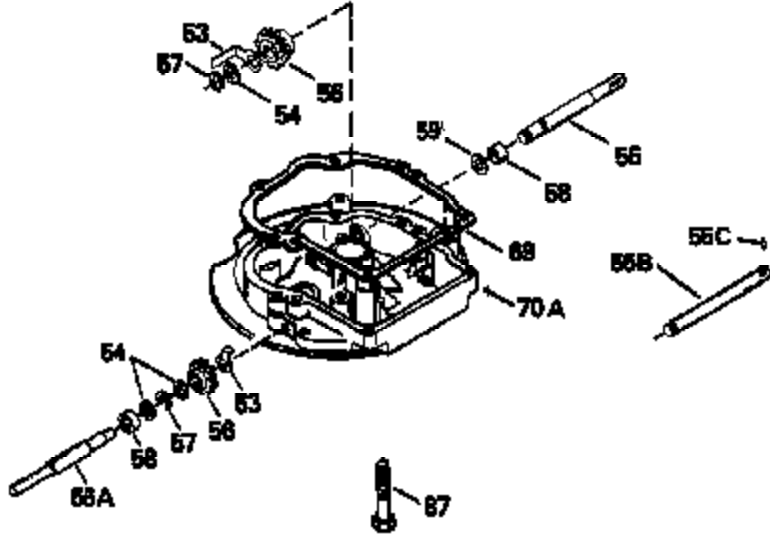

Ref #	Part Number	Qty	Description
390B	590621		Rewind Starter (Refer to Division 5, Section C, page 34 or Fiche 8, Grid G-9 for breakdown)
400	33238C		* Gasket Set (Incl. items marked *)
420	730225		SAE 30, 4-Cycle Engine Oil (Quart)

ILLUSTRATION SHOWS TYPICAL PARTS ONLY. ORDER BY PART NUMBER. PARTS NOT LISTED ARE SUPPLIED BY OEM.

Ref #	Part Number	Qty	Description
118	730194		Rope Guide Kit (Use as required with 34476 fuel tank)
238	650806		Screw, 10-32 x 5/8"
246C	35705		Filter, Pre-Air (Optional)
260A	35491		Housing, Blower
262	650831		Screw, 1/4-20 x 15/32"
287A	650735		Screw, 10-24 x 3/8" (Use as required)
287A			Pop Rivet, (3/16" Dia.)(Purchase locally)
287B	650884		Screw, 8-32 x 1/2"
301	33032		Fuel Cap
327	35932		Plug, Starter
370A	34346		Decal, Instruction
390B	590621		Rewind Starter (Refer to Division 5, Section C, page 34 or Fiche 8, Grid G-9 for breakdown)

Ref #	Part Number	Qty	Description
19	31361		Spring, Extension
53	31745		Tang, Washer
54	31747		Washer, Flat
55A	34647		Shaft, P.T.O.
56	33401		Right Hand Worm Gear
57	33537		Ring, Retaining
58	31744		Seal, Oil
69	35261		* Gasket, Mounting flange
70A	33653A		Flange Ass'y. (Incl.58, 72, 72A, 73, 75 & 80)
87	650492		Screw, 1/4-20 x 2-1/4"
182	6201		Screw, 1/4-28 x 7/8"
185	31384A		Pipe, Intake (Incl. 224)
186	34337		Link, Governor spring
209	30200		Screw, 10-24 x 9/16"
223	650451		Screw, 1/4-20 x 1"
238	650806		Screw, 10-32 x 5/8"
246B	35435		Filter, Pre-Air (Use as required)