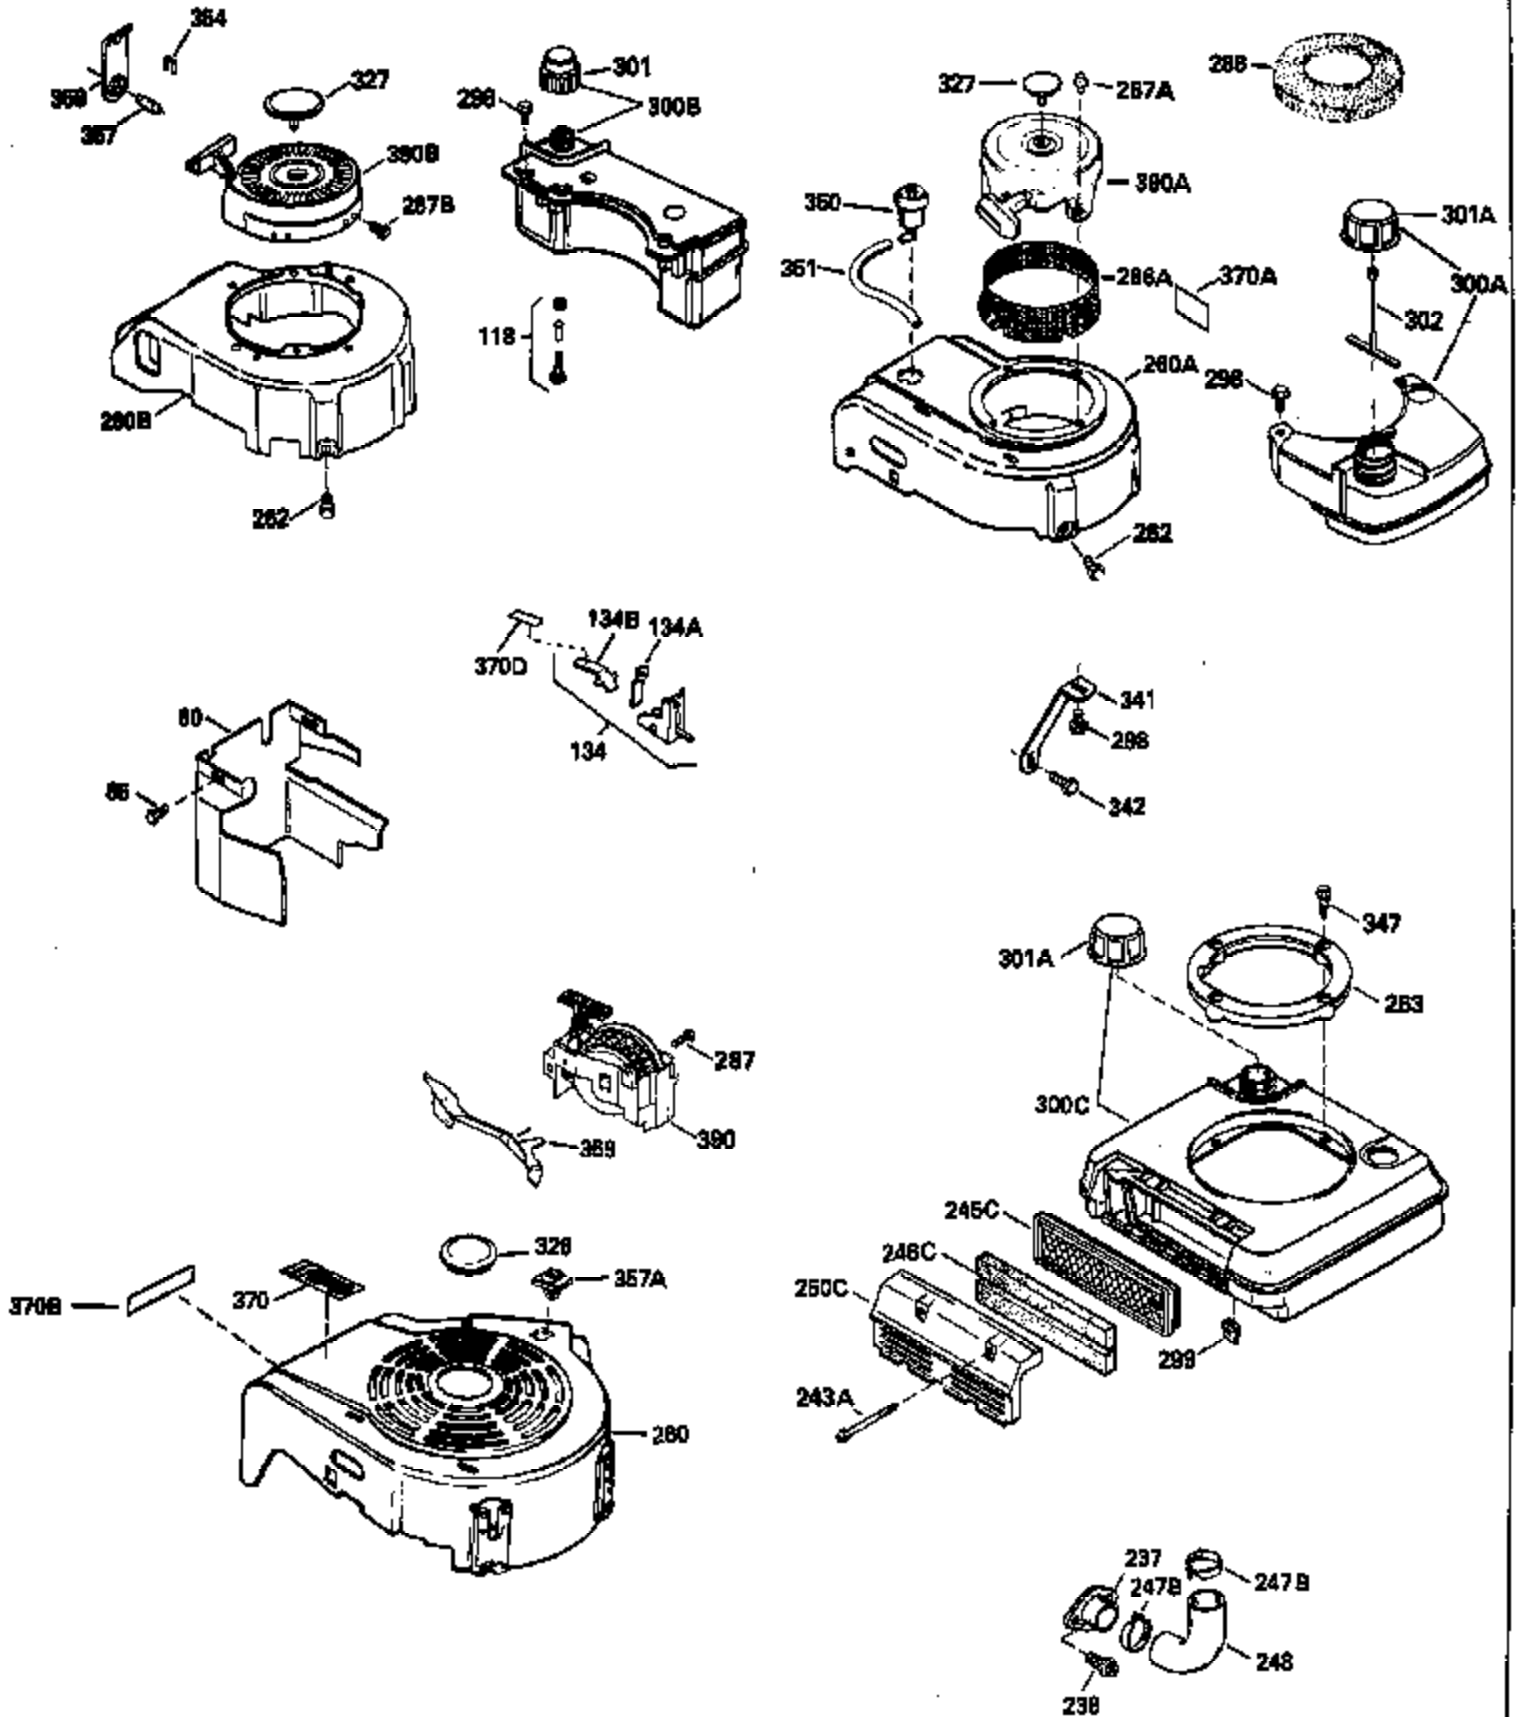

ILLUSTRATION SHOWS TYPICAL PARTS ONLY. ORDER BY PART NUMBER. PARTS NOT LISTED ARE SUPPLIED BY OEM.

Ref #	Part Number	Qty	Description
118	730194		Rope Guide Kit (Use as required with 34476 fuel tank)
238	650806		Screw, 10-32 x 5/8"
246C	35705		Filter, Pre-Air (Optional)
260A	35491		Housing, Blower
262	650831		Screw, 1/4-20 x 15/32"
287A	650735		Screw, 10-24 x 3/8" (Use as required)
287A			Pop Rivet, (3/16" Dia.)(Purchase locally)
287B	650884		Screw, 8-32 x 1/2"
301	33032		Fuel Cap
327	35932		Plug, Starter
370A	34346		Decal, Instruction
390B	590621		Rewind Starter (Refer to Division 5, Section C, page 34 or Fiche 8, Grid G-9 for breakdown)