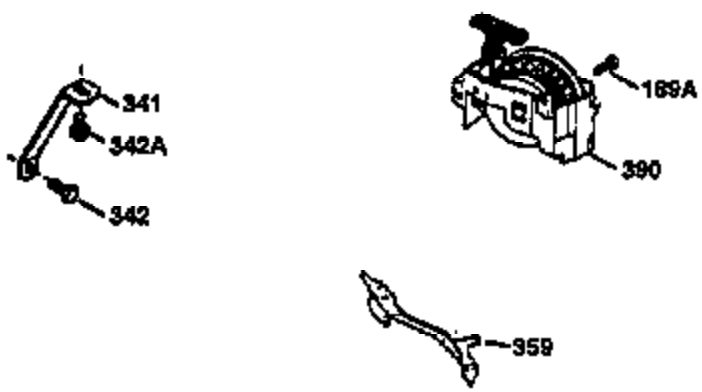

ILLUSTRATION SHOWS TYPICAL PARTS ONLY, ORDER BY PART NUMBER. PARTS NOT LISTED ARE SUPPLIED BY OEM.

Ref #	Part Number	Qty	Description
189A	650837	1	Screw, 10-32 x 1/4"
239	34338	1	* Air Cleaner Gasket
243	650932	2	Screw, 10-32 x 49/64"
245	35066	1	Air Cleaner Filter
250	35065	1	Air Cleaner Cover
260	35478	1	Blower Housing
287	650884	2	Screw, 8-32 x 1/2"
300	35586	1	Fuel Tank (Incl. 292 & 301)
301	35355	1	Fuel Cap
354	35025	1	Staple
370	34144	1	Primer Decal
390	590686	1	Rewind Starter