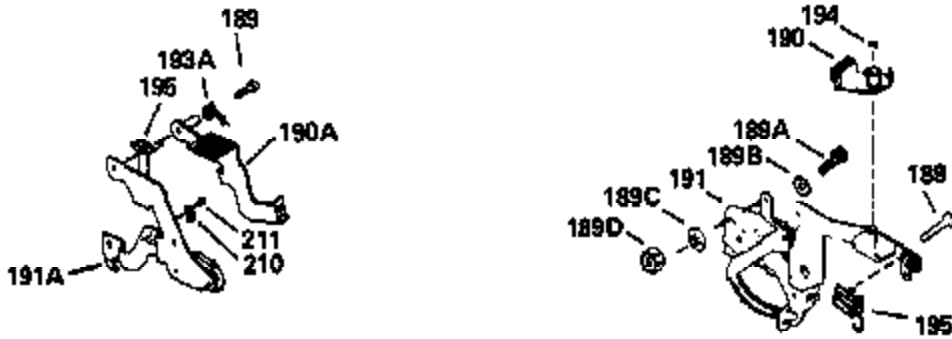

Ref #	Part Number	Qty	Description
189	650839		Screw, 1/4-20 x 3/8"
189A	650837		Screw, 10-32 x 1/4"
190	35831		Lever, Brake
191	35015B		Bracket Assy., S.E. Brake (Incl. 195)
194	32309		Ring, Retaining
195	610973		Terminal Assy.
274	26754A		* Gasket, Exhaust (Use as required)
277	650795		Screw, 1/4-20 x 2-1/4"
277A	30063		Screw, 1/4-20 x 1/2" (Use as required)
370F	34387		Decal, Instruction (Optional)
415	730162		Muffler Adap.Kit(Incl.274,277A)(Use a s req.)
430	730574		Debris Screen Kit (Incl. 370F,431-433)(Opt.)
431	35596		Screen, Debris (Optional)
432	35597		Bracket, Debris screen (Optional)
433	650910		Screw, 8-32 x 1/4" (Optional)