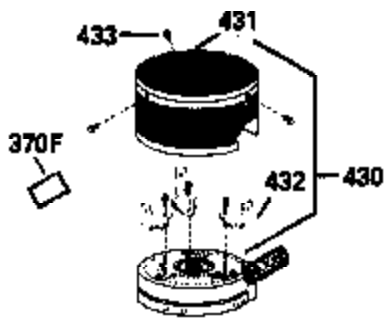

Ref #	Part Number	Qty	Description
189	650839		Screw, 1/4-20 x 3/8"
189A	650837		Screw, 10-32 x 1/4"
190	35831		Lever, Brake
191	35015B		Bracket Assy., S.E. Brake (Incl. 195)
194	32309		Ring, Retaining
195	610973		Terminal Assy.
274	26754A		* Gasket, Exhaust (Use as required)
277	650795		Screw, 1/4-20 x 2-1/4"
277A	30063		Screw, 1/4-20 x 1/2" (Use as required)
370F	34387		Decal, Instruction (Optional)
415	730162		Muffler Adap.Kit(Incl.274,277A)(Use a s req.)
430	730574		Debris Screen Kit (Incl. 370F,431-433)(Opt.)
431	35596		Screen, Debris (Optional)
432	35597		Bracket, Debris screen (Optional)
433	650910		Screw, 8-32 x 1/4" (Optional)