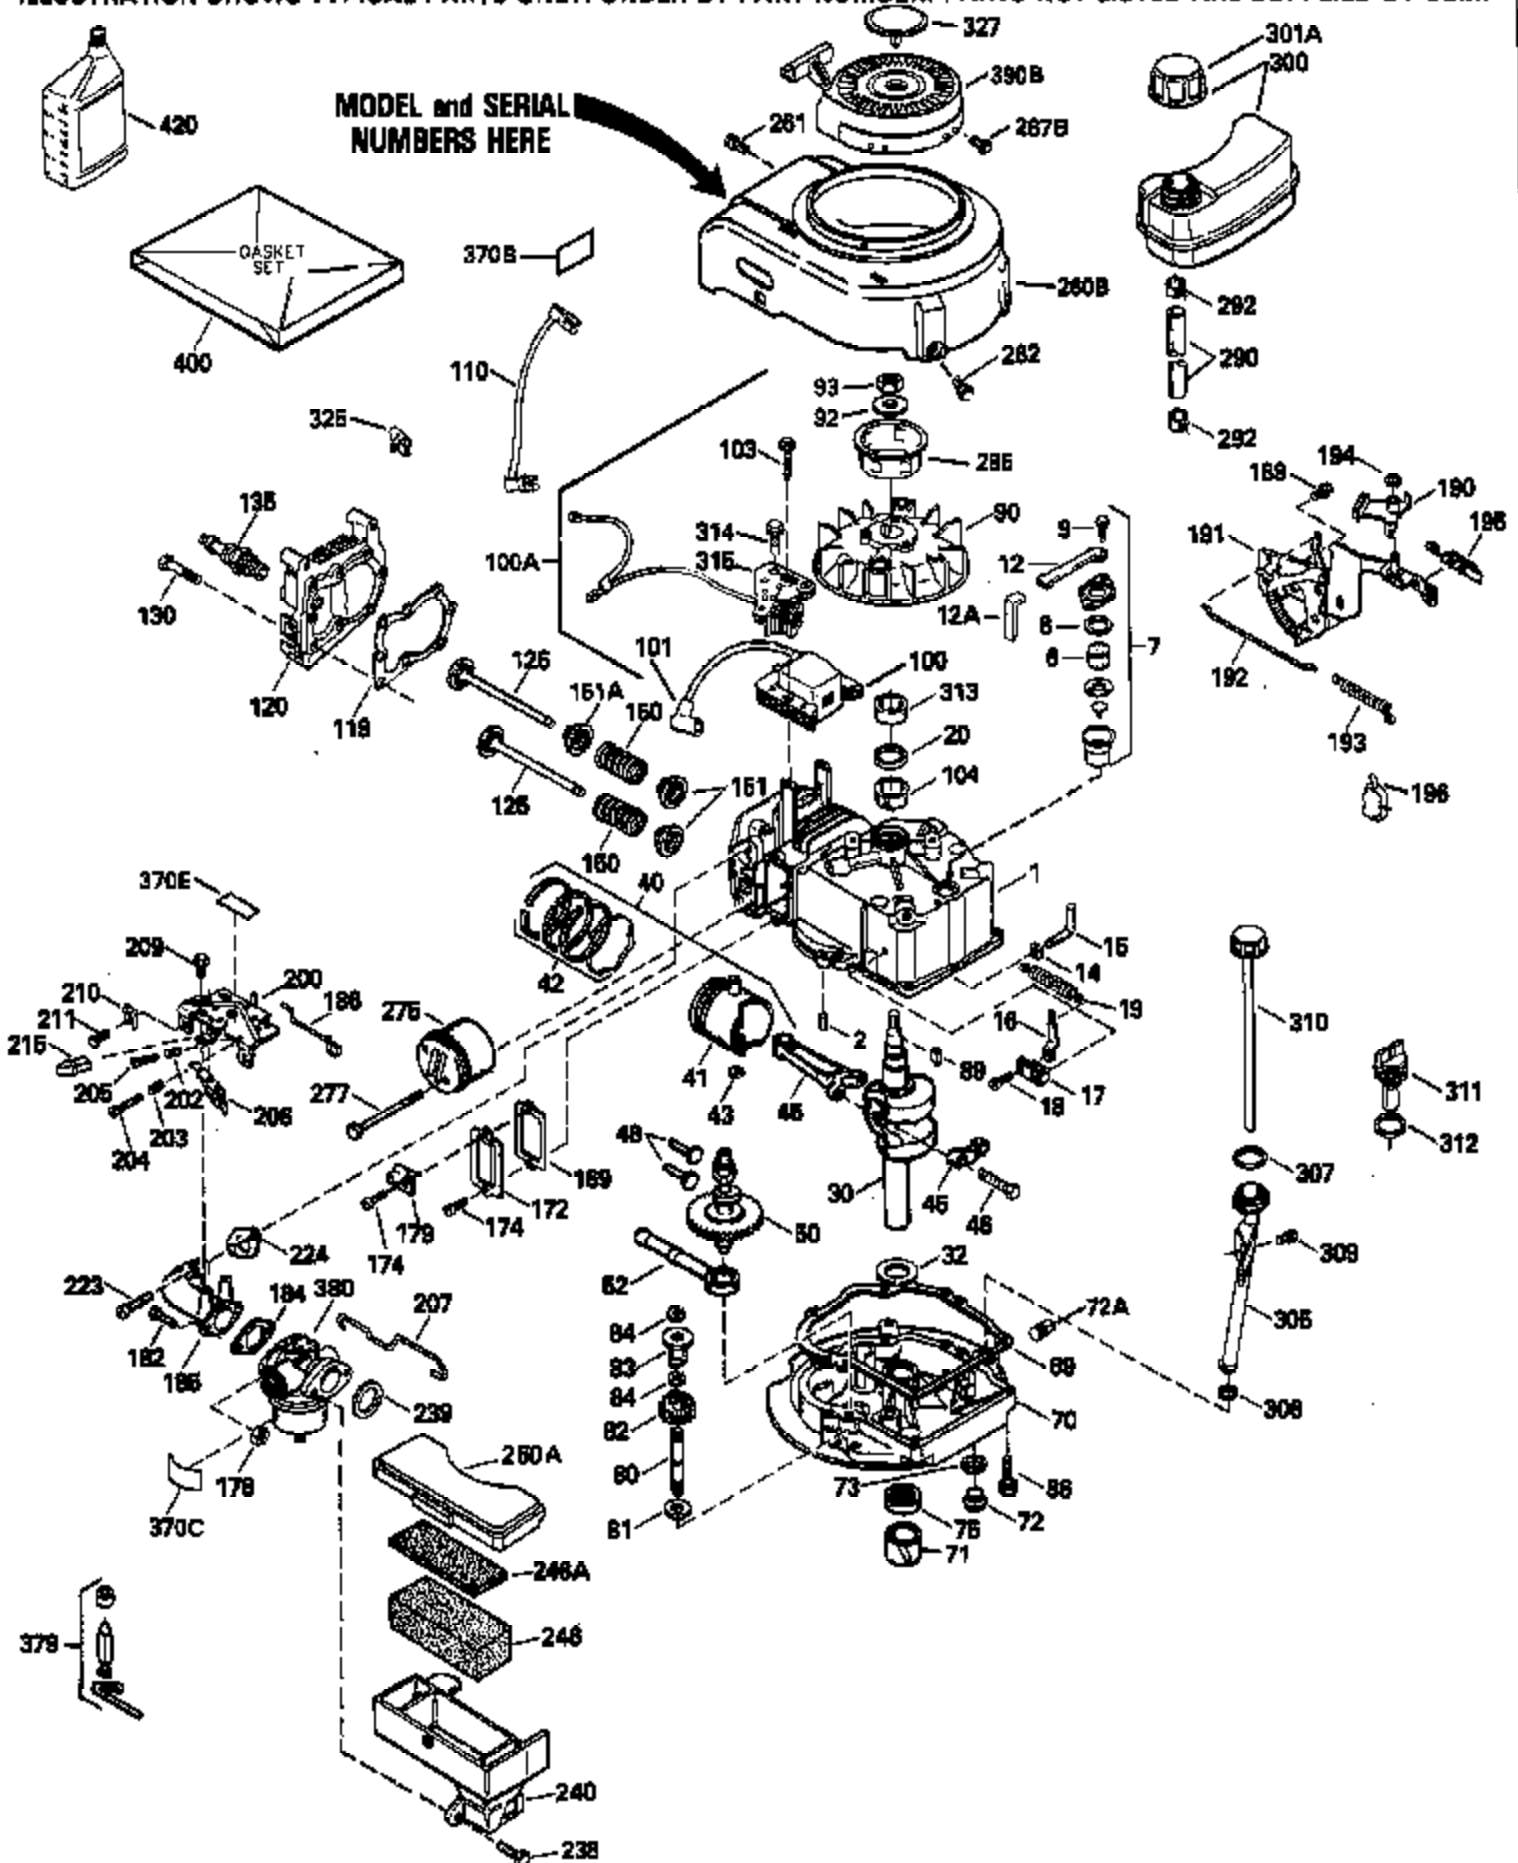

ILLUSTRATION SHOWS TYPICAL PARTS ONLY. ORDER BY PART NUMBER. PARTS NOT LISTED ARE SUPPLIED BY OEM.

Ref #	Part Number	Qty	Description
1	34975		Cylinder Ass'y. (Incl. 2, 8, 9 & 20) (2-1/2")
2	26727		Pin, Dowel
6	33734		Element, Breather
7	34214A		Breather Ass'y. (Incl. 6, 8, 9, 12 & 12A)
8	33735		* Gasket, Breather
9	30200		Screw, 10-24 x 9/16"
12A	34695		Elbow, Breather tube
12	33886		Tube, Breather
14	28277		Washer
15	31513		Rod, Governor
16	31383A		Lever, Governor
17	31335		Clamp, Governor lever
18	650548		Screw, 8-32 x 5/16"
19	31361		Spring, Extension
20	32600		Seal, Oil
30	34450		Crankshaft Ass'y.
40	34514		Piston, Pin & Ring Set (Std.) (2-1/2" Bore)
40	34515		Piston, Pin & Ring Set (.010" OS)
40	34516		Piston, Pin & Ring Set (.020" OS)
41	32538B		Piston & Pin Ass'y. (Incl. 43)(Std.)(2-1/2")
41	32548B		Piston & Pin Ass'y. (Incl. 43) (.010" OS)
41	32549B		Piston & Pin Ass'y. (Incl. 43) (.020" OS)
42	28986		Ring Set (Std.) (2-1/2" Bore)
42	28987		Ring Set (.010" OS)
42	28988		Ring Set (.020" OS)
43	20381		Ring, Piston pin retaining
45	30963B		Rod Assy., Connecting (Incl. 46)
46	32610A		Bolt, Connecting rod
48	27241		Lifter, Valve
50	33148A		Camshaft
52	29914		Oil Pump Assy.
69	35261		* Gasket, Mounting flange
72	30572		Plug, Oil drain (Incl. 73)
73	28833		* Drain Plug Gasket (Not req. W/plastic plug)
75	26208		Seal, Oil
80	30574		Shaft, Governor
81	30590A		Washer, Flat
82	30591		Gear Assy., Governor (Incl. 81)
83	30588A		Spool, Governor
84	29193		Ring, Retaining
86	650488		Screw, 1/4-20 x 1-1/4"
89	611004		Flywheel Key
90	611112		Flywheel
92	650815		Washer, Belleville
93	650816		Nut, Flywheel
100	730207		Magneto-to-Solid State Conversion Kit (Includes solid state module, solid state flywheel key, and instructions.)(Use as required on external ignition engines only.)
100	34443A		Solid State Assy.
101	610118		Cover, Spark plug
103	650814		Screw, Torx T-15, 10-24 x 1"
110	34961		Ground Wire
119	29953C		* Gasket, Cylinder head
120	34335		Head, Cylinder
125	29313C		Exhaust Valve (Std.) (Incl. 151)
125	29315C		Exhaust Valve (1/32" OS) (Incl. 151)
126	29314B		Intake Valve (Std.) (Incl. 151)