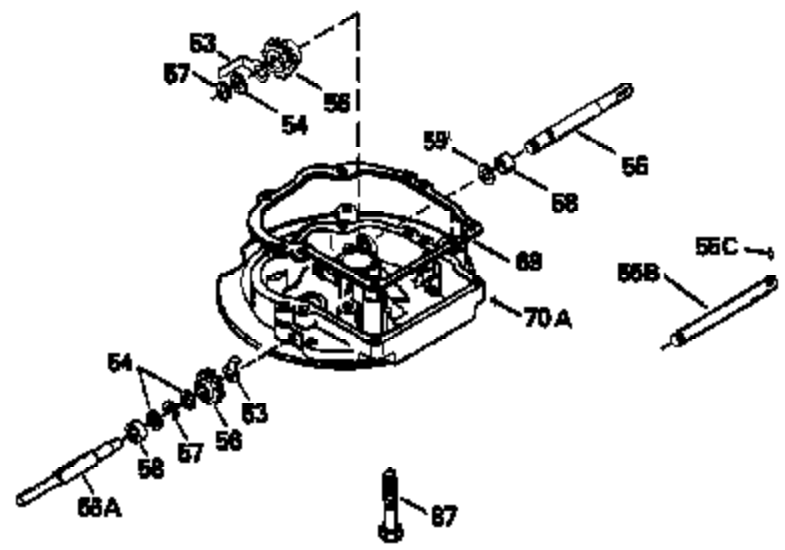

Ref #	Part Number	Qty	Description
19	31361		Spring, Extension
53	31745		Tang, Washer
54	31747		Washer, Flat
55	33774		Shaft, P.T.O.
56	33401		Right Hand Worm Gear
57	31749		Ring, Retaining
58	31744		Seal, Oil
59	31787		Washer, Flat
69	35261		* Gasket, Mounting flange
70A	35609		Flange Ass'y. (Incl.58, 72, 73, 75, 8 0 & 311)
87	650492		Screw, 1/4-20 x 2-1/4"
182	6201		Screw, 1/4-28 x 7/8"
185	31384A		Pipe, Intake (Incl. 224)
186	32653		Link, Governor spring
216	33086		Lever, Speed adjusting
223	650451		Screw, 1/4-20 x 1"
241	35067		Collar, Air cleaner (Black)
245	35066		Filter, Air cleaner
246B	35435		Filter, Pre-Air (Use as required)
247A	35068		Clamp, Air cleaner
250B	35065		Air Cleaner Cover Ass'y.