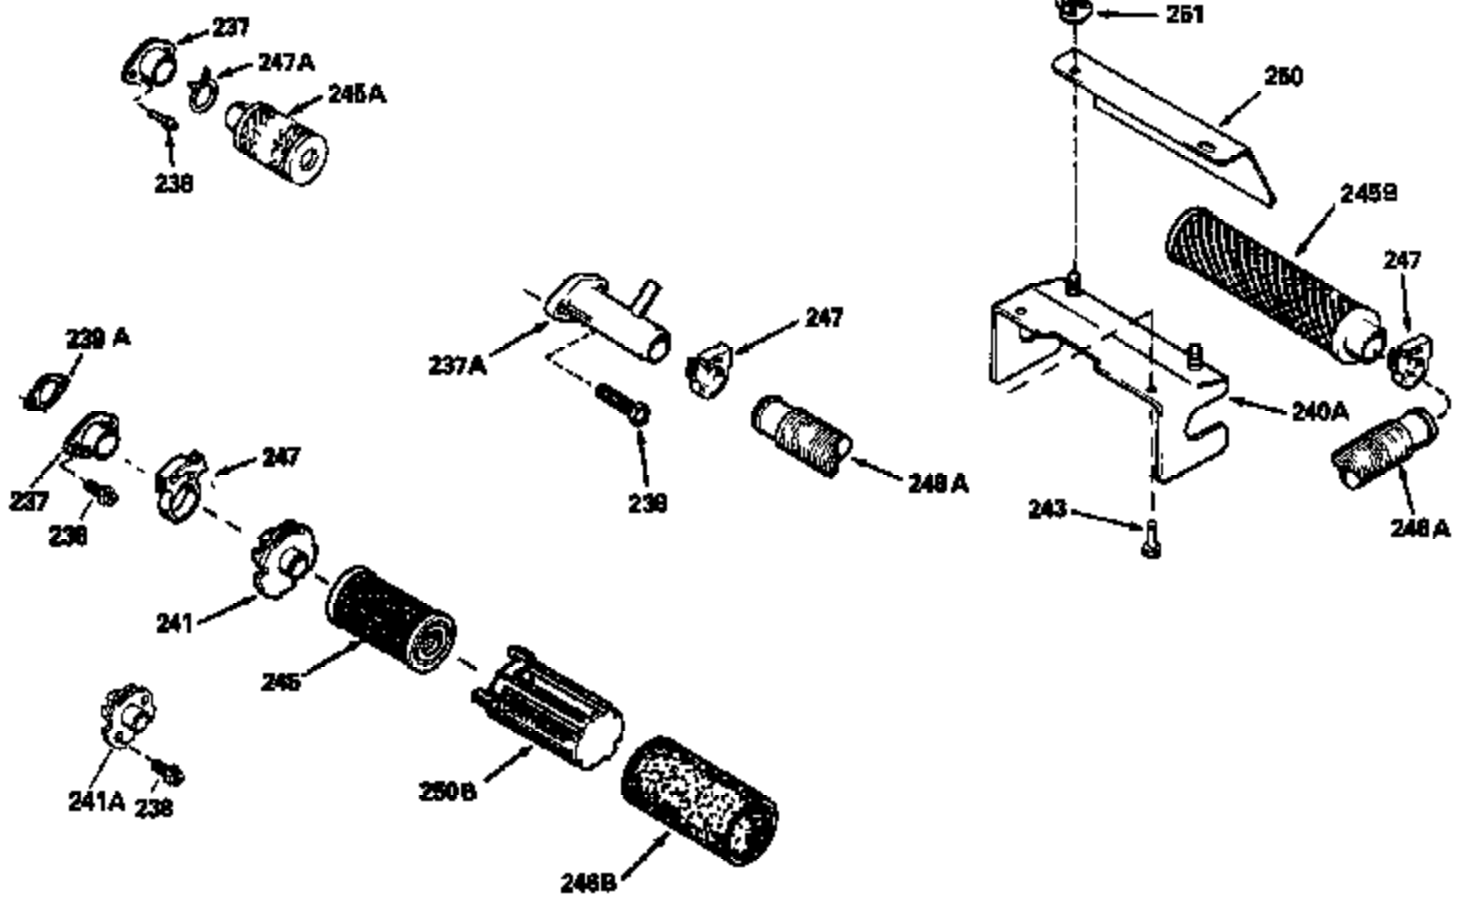

Ref #	Part Number	Qty	Description
19	31361		Spring, Extension
53	31745		Tang, Washer
54	31747		Washer, Flat
55	33774		Shaft, P.T.O.
56	33401		Right Hand Worm Gear
57	31749		Ring, Retaining
58	31744		Seal, Oil
59	31787		Washer, Flat
69	35261		* Gasket, Mounting flange
70A	35609		Flange Ass'y. (Incl.58, 72, 73, 75, 8 0 & 311)
87	650492		Screw, 1/4-20 x 2-1/4"
182	6201		Screw, 1/4-28 x 7/8"
185	31384A		Pipe, Intake (Incl. 224)
186	32653		Link, Governor spring
216	33086		Lever, Speed adjusting
223	650451		Screw, 1/4-20 x 1"
241	35067		Collar, Air cleaner (Black)
245	35066		Filter, Air cleaner
246B	35435		Filter, Pre-Air (Use as required)
247A	35068		Clamp, Air cleaner
250B	35065		Air Cleaner Cover Ass'y.