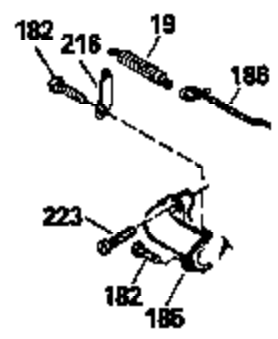

Ref #	Part Number	Qty	Description
19	31361		Spring, Extension
53	31745		Tang, Washer
54	31747		Washer, Flat
55	33774		Shaft, P.T.O.
56	33401		Right Hand Worm Gear
57	31749		Ring, Retaining
58	31744		Seal, Oil
59	31787		Washer, Flat
69	35261		* Gasket, Mounting flange
70A	35609		Flange Ass'y. (Incl.58, 72, 73, 75, 8 0 & 311)
87	650492		Screw, 1/4-20 x 2-1/4"
182	6201		Screw, 1/4-28 x 7/8"
185	31384A		Pipe, Intake (Incl. 224)
186	32653		Link, Governor spring
216	33086		Lever, Speed adjusting
223	650451		Screw, 1/4-20 x 1"
241	35067		Collar, Air cleaner (Black)
245	35066		Filter, Air cleaner
246B	35435		Filter, Pre-Air (Use as required)
247A	35068		Clamp, Air cleaner
250B	35065		Air Cleaner Cover Ass'y.