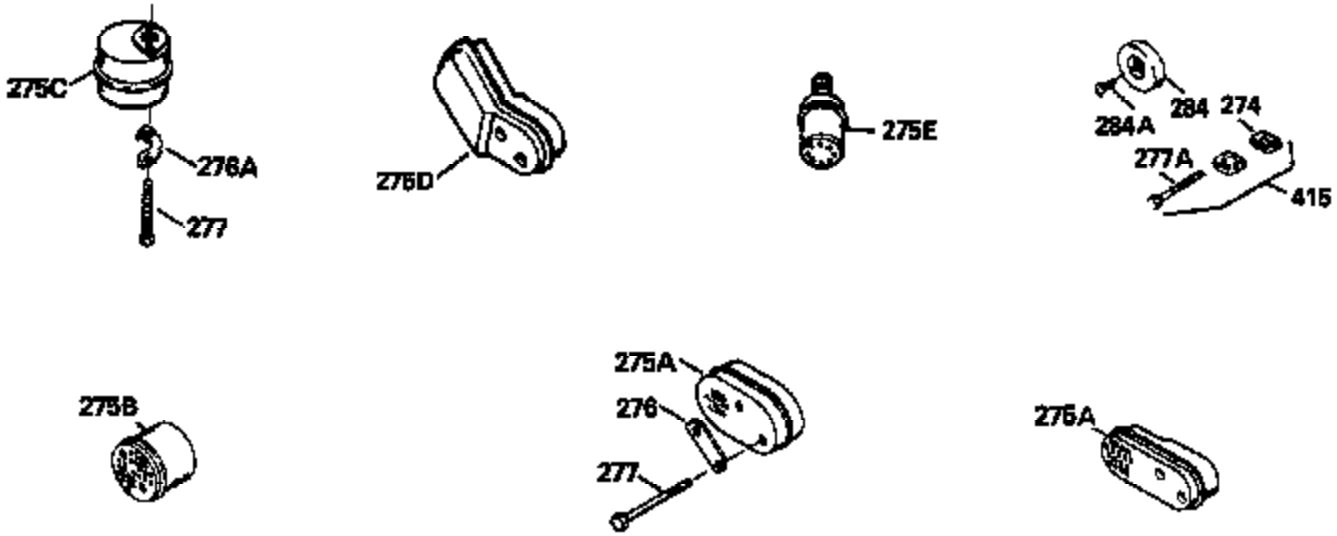

Ref #	Part Number	Qty	Description
189	650839		Screw, 1/4-20 x 3/8"
189A	650837		Screw, 10-32 x 1/4"
190	35831		Lever, Brake
191	35015B		Bracket Assy., S.E. Brake (Incl. 195)
194	32309		Ring, Retaining
195	610973		Terminal Assy.
274	26754A		* Gasket, Exhaust (Use as required)
277	650795		Screw, 1/4-20 x 2-1/4"
277A	30063		Screw, 1/4-20 x 1/2" (Use as required)
370F	34387		Decal, Instruction (Optional)
415	730162		Muffler Adap.Kit(Incl.274,277A)(Use a s req.)
430	730574		Debris Screen Kit (Incl. 370F,431-433)(Opt.)
431	35596		Screen, Debris (Optional)
432	35597		Bracket, Debris screen (Optional)
433	650910		Screw, 8-32 x 1/4" (Optional)