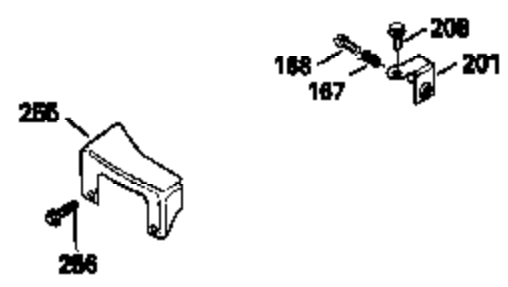

Ref #	Part Number	Qty	Description
19	31361		Spring, Extension
53	31745		Tang, Washer
54	31747		Washer, Flat
55	33774		Shaft, P.T.O.
56	33401		Right Hand Worm Gear
57	31749		Ring, Retaining
58	31744		Seal, Oil
59	31787		Washer, Flat
69	35261		* Gasket, Mounting flange
70A	35609		Flange Ass'y. (Incl.58, 72, 73, 75, 8 0 & 311)
87	650492		Screw, 1/4-20 x 2-1/4"
182	6201		Screw, 1/4-28 x 7/8"
185	31384A		Pipe, Intake (Incl. 224)
186	32653		Link, Governor spring
216	33086		Lever, Speed adjusting
223	650451		Screw, 1/4-20 x 1"
241	35067		Collar, Air cleaner (Black)
245	35066		Filter, Air cleaner
246B	35435		Filter, Pre-Air (Use as required)
247A	35068		Clamp, Air cleaner
250B	35065		Air Cleaner Cover Ass'y.