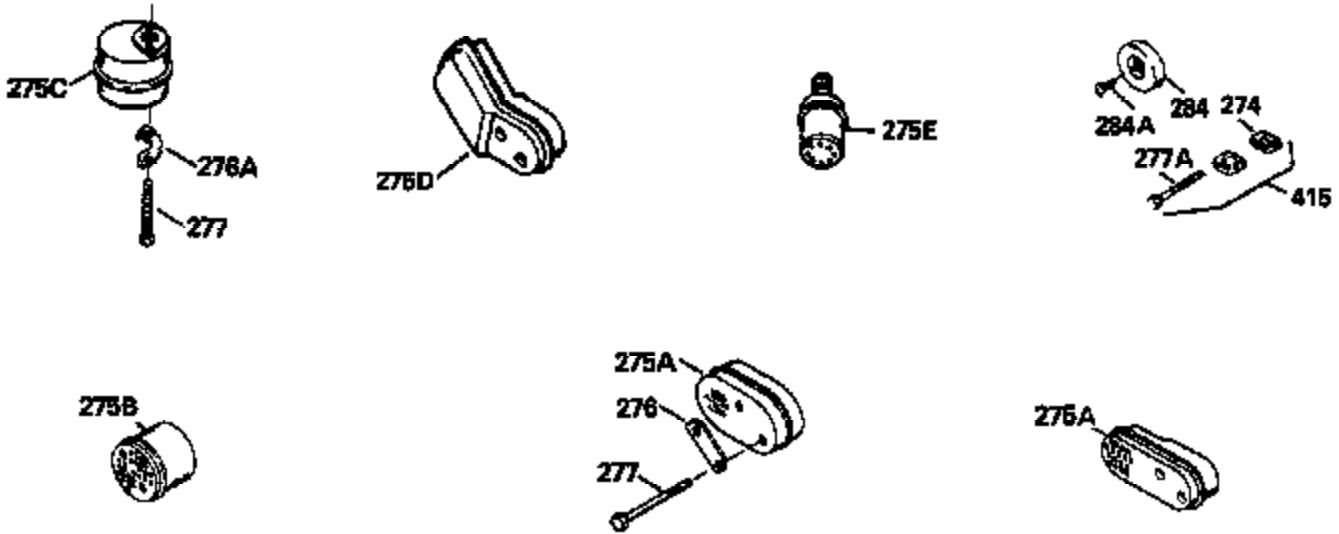

Ref #	Part Number	Qty	Description
189	650839		Screw, 1/4-20 x 3/8"
190	35831		Lever, Brake
191	35039A		Bracket Assy., S.E. Brake (Incl. 195)
194	32309		Ring, Retaining
195	610973		Terminal Assy.
210	27793		Clip, Conduit
211	28942		Screw, 10-32 x 3/8"
274	26754A		* Gasket, Exhaust (Use as required)
277	650795		Screw, 1/4-20 x 2-1/4"
277A	30063		Screw, 1/4-20 x 1/2" (Use as required)
370F	34387		Decal, Instruction (Optional)
415	730162		Muffler Adap.Kit(Incl.274,277A)(Use a s req.)
430	730574		Debris Screen Kit (Incl. 370F,431-433)(Opt.)
431	35596		Screen, Debris (Optional)
432	35597		Bracket, Debris screen (Optional)
433	650910		Screw, 8-32 x 1/4" (Optional)