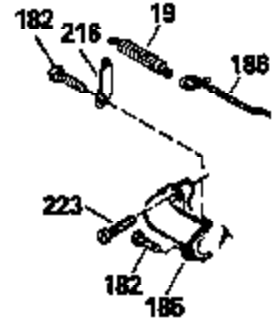

Ref #	Part Number	Qty	Description
379	631021		Inlet Needle, Seat & Clip Assy.
380	632046A		Carburetor (Incl. 184) (Refer to Division 5, Section A, page A2-10 or Fiche 8, Grid F-3for breakdown)
390B	590621		Rewind Starter (Refer to Division 5, Section C, page 34 or Fiche 8, Grid G-9 for breakdown)
400	33238C		* Gasket Set (Incl. items marked *)
420	730225		SAE 30, 4-Cycle Engine Oil (Quart)

ILLUSTRATION SHOWS TYPICAL PARTS ONLY. ORDER BY PART NUMBER. PARTS NOT LISTED ARE SUPPLIED BY OEM.

Ref #	Part Number	Qty	Description
118	730194		Rope Guide Kit (Use as required with 34476 fuel tank)
238	650806		Screw, 10-32 x 5/8"
246C	35705		Filter, Pre-Air (Optional)
260A	35491		Housing, Blower
262	650831		Screw, 1/4-20 x 15/32"
287B	650884		Screw, 8-32 x 1/2"
287A	650735		Screw, 10-24 x 3/8" (Use as required)
287A			Pop Rivet, (3/16" Dia.)(Purchase locally)
301	33032		Fuel Cap
327	35932		Plug, Starter
370	550223		Decal, Name
370A	34416		Decal, Instruction
390B	590621		Rewind Starter (Refer to Division 5, Section C, page 34 or Fiche 8, Grid G-9 for breakdown)

Ref #	Part Number	Qty	Description
19	31361		Spring, Extension
53	31745		Tang, Washer
54	31747		Washer, Flat
55A	34647		Shaft, P.T.O.
56	33401		Right Hand Worm Gear
57	33537		Ring, Retaining
58	31744		Seal, Oil
69	35261		* Gasket, Mounting flange
70A	33535B		Flange Ass'y. (Incl.58, 72, 72A, 73, 75 & 80)
87	650492		Screw, 1/4-20 x 2-1/4"
182	6201		Screw, 1/4-28 x 7/8"
185	31384A		Pipe, Intake (Incl. 224)
186	34337		Link, Governor spring
209	30200		Screw, 10-24 x 9/16"
223	650451		Screw, 1/4-20 x 1"
238	650806		Screw, 10-32 x 5/8"
246B	35435		Filter, Pre-Air (Use as required)