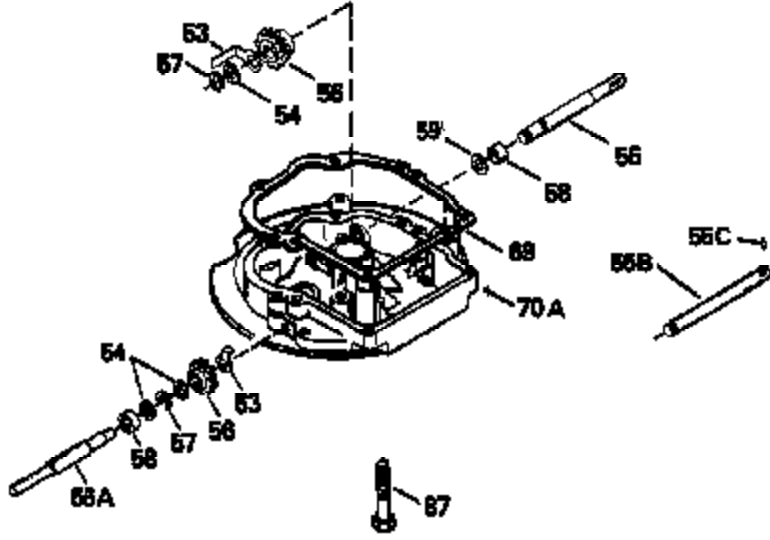

Ref #	Part Number	Qty	Description
379	631021		Inlet Needle, Seat & Clip Assy.
380	632046A		Carburetor (Incl. 184) (Refer to Division 5, Section A, page A2-10 or Fiche 8, Grid F-3for breakdown)
390B	590621		Rewind Starter (Refer to Division 5, Section C, page 34 or Fiche 8, Grid G-9 for breakdown)
400	33238C		* Gasket Set (Incl. items marked *)
420	730225		SAE 30, 4-Cycle Engine Oil (Quart)

ILLUSTRATION SHOWS TYPICAL PARTS ONLY. ORDER BY PART NUMBER. PARTS NOT LISTED ARE SUPPLIED BY OEM.

Ref #	Part Number	Qty	Description
118	730194		Rope Guide Kit (Use as required with 34476 fuel tank)
238	650806		Screw, 10-32 x 5/8"
246C	35705		Filter, Pre-Air (Optional)
260A	35491		Housing, Blower
262	650831		Screw, 1/4-20 x 15/32"
287B	650884		Screw, 8-32 x 1/2"
287A	650735		Screw, 10-24 x 3/8" (Use as required)
287A			Pop Rivet, (3/16" Dia.)(Purchase locally)
301	33032		Fuel Cap
327	35932		Plug, Starter
370	550223		Decal, Name
370A	34416		Decal, Instruction
390B	590621		Rewind Starter (Refer to Division 5, Section C, page 34 or Fiche 8, Grid G-9 for breakdown)

Ref #	Part Number	Qty	Description
19	31361		Spring, Extension
53	31745		Tang, Washer
54	31747		Washer, Flat
55A	34647		Shaft, P.T.O.
56	33401		Right Hand Worm Gear
57	33537		Ring, Retaining
58	31744		Seal, Oil
69	35261		* Gasket, Mounting flange
70A	33535B		Flange Ass'y. (Incl.58, 72, 72A, 73, 75 & 80)
87	650492		Screw, 1/4-20 x 2-1/4"
182	6201		Screw, 1/4-28 x 7/8"
185	31384A		Pipe, Intake (Incl. 224)
186	34337		Link, Governor spring
209	30200		Screw, 10-24 x 9/16"
223	650451		Screw, 1/4-20 x 1"
238	650806		Screw, 10-32 x 5/8"
246B	35435		Filter, Pre-Air (Use as required)