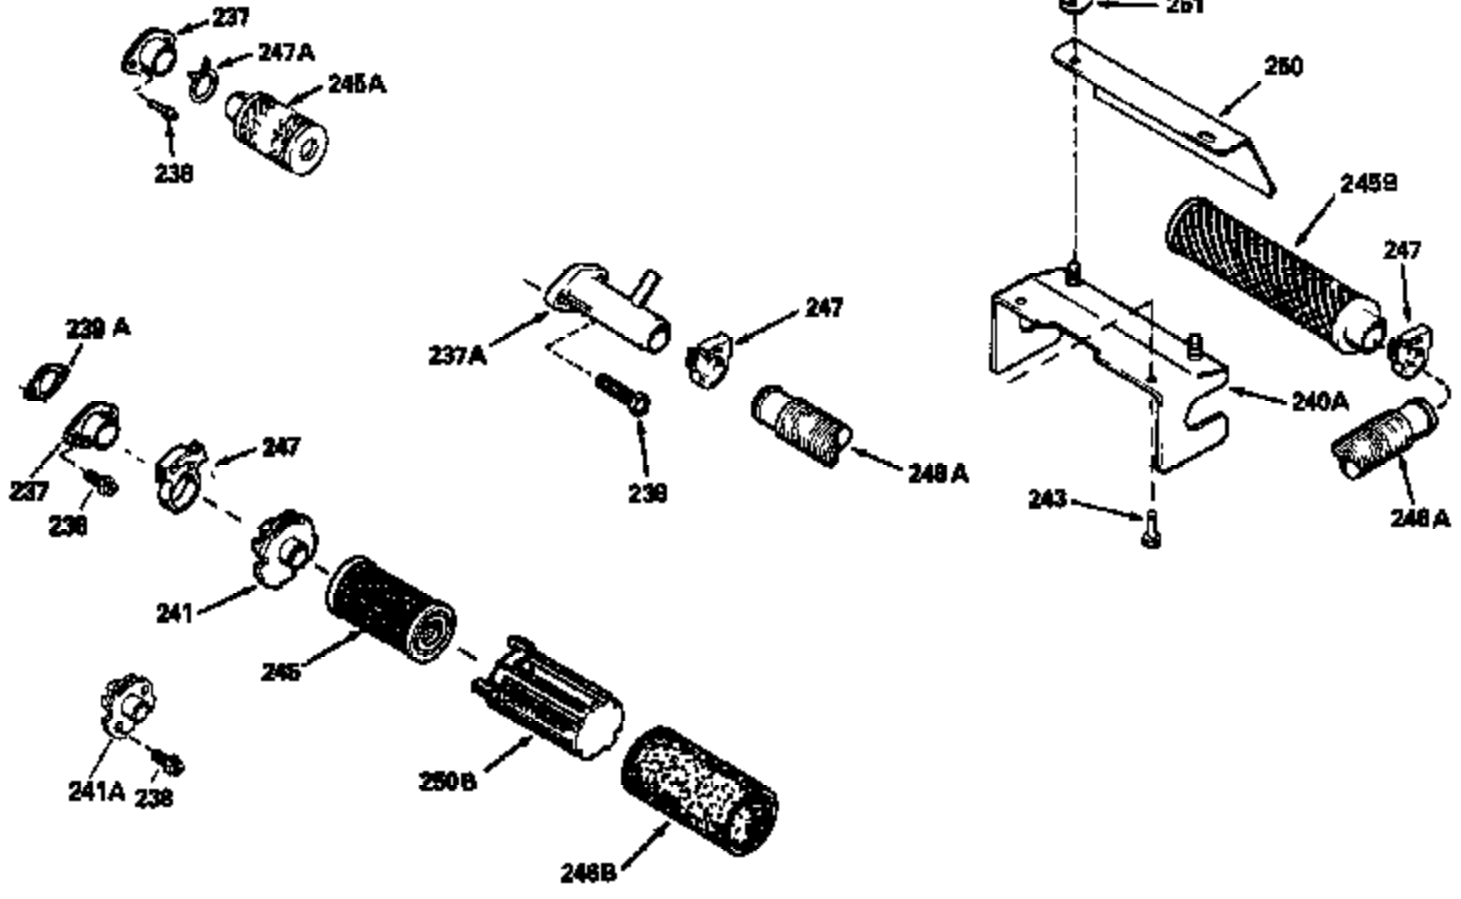

Ref #	Part Number	Qty	Description
379	631021		Inlet Needle, Seat & Clip Assy.
380	632046A		Carburetor (Incl. 184) (Refer to Division 5, Section A, page A2-10 or Fiche 8, Grid F-3for breakdown)
390B	590621		Rewind Starter (Refer to Division 5, Section C, page 34 or Fiche 8, Grid G-9 for breakdown)
400	33238C		* Gasket Set (Incl. items marked *)
420	730225		SAE 30, 4-Cycle Engine Oil (Quart)

Ref #	Part Number	Qty	Description
19	31361		Spring, Extension
53	31745		Tang, Washer
54	31747		Washer, Flat
55A	34647		Shaft, P.T.O.
56	33401		Right Hand Worm Gear
57	33537		Ring, Retaining
58	31744		Seal, Oil
69	35261		* Gasket, Mounting flange
70A	33535B		Flange Ass'y. (Incl.58, 72, 72A, 73, 75 & 80)
87	650492		Screw, 1/4-20 x 2-1/4"
182	6201		Screw, 1/4-28 x 7/8"
185	31384A		Pipe, Intake (Incl. 224)
186	34337		Link, Governor spring
209	30200		Screw, 10-24 x 9/16"
223	650451		Screw, 1/4-20 x 1"
238	650806		Screw, 10-32 x 5/8"
246B	35435		Filter, Pre-Air (Use as required)