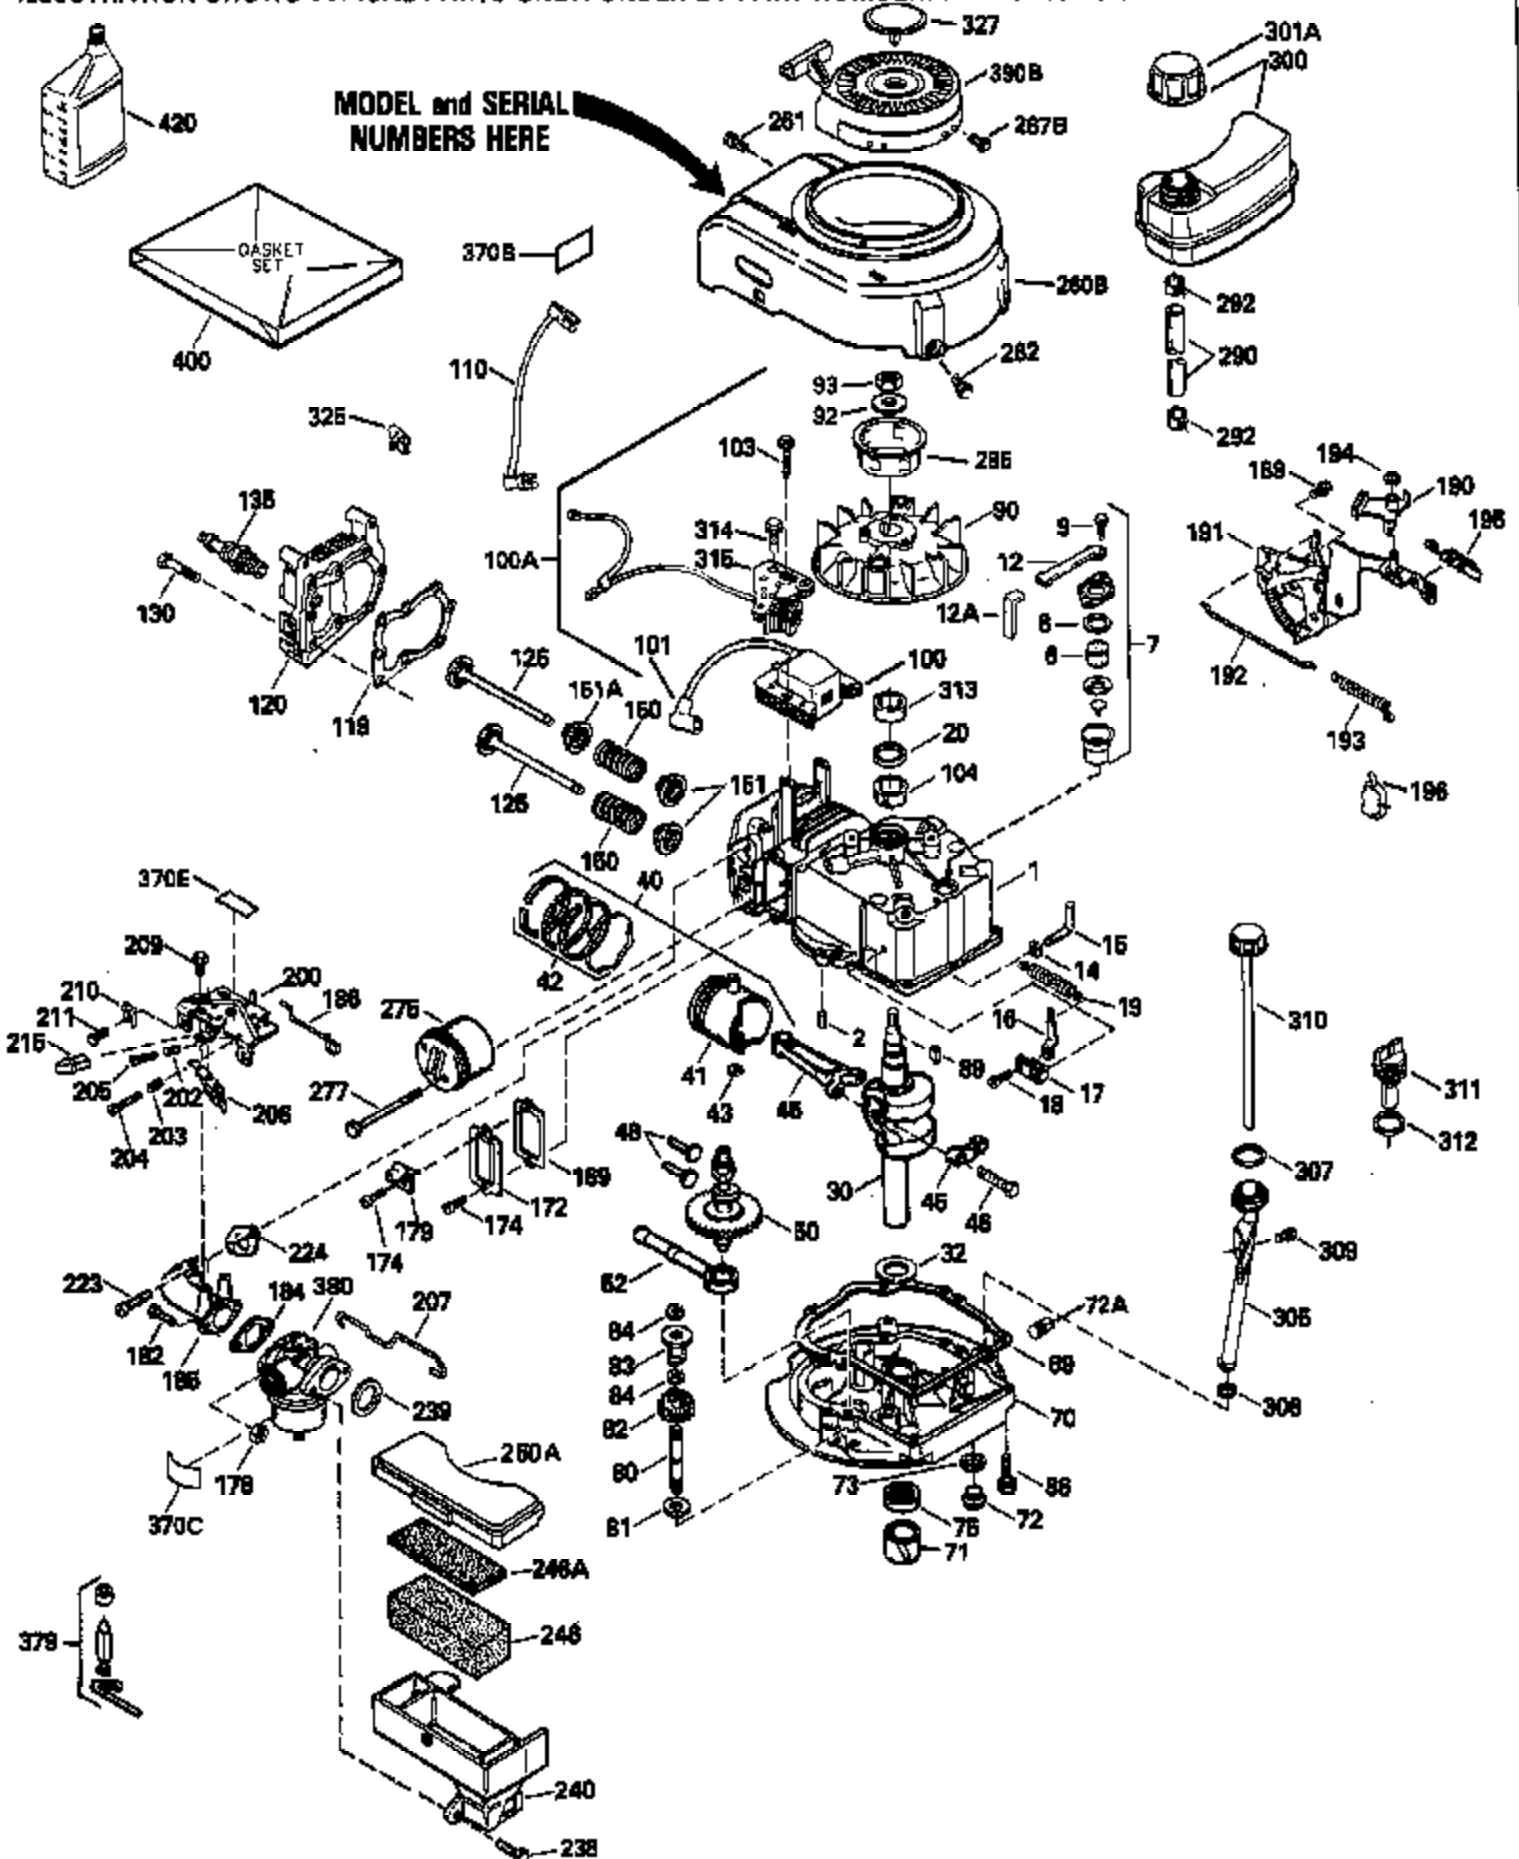

ILLUSTRATION SHOWS TYPICAL PARTS ONLY. ORDER BY PART NUMBER. PARTS NOT LISTED ARE SUPPLIED BY OEM.

Ref #	Part Number	Qty	Description
1	34975		Cylinder Ass'y. (Incl. 2, 8, 9 & 20) (2-1/2")
2	26727		Pin, Dowel
6	33734		Element, Breather
7	34214A		Breather Ass'y. (Incl. 6, 8, 9, 12 & 12A)
8	33735		* Gasket, Breather
9	30200		Screw, 10-24 x 9/16"
12	33886		Tube, Breather
14	28277		Washer
15	31513		Rod, Governor
16	31383A		Lever, Governor
17	31335		Clamp, Governor lever
18	650548		Screw, 8-32 x 5/16"
19	31361		Spring, Extension
20	32600		Seal, Oil
30	35143		Crankshaft Ass'y.
40	34514		Piston, Pin & Ring Set (Std.) (2-1/2" Bore)
40	34515		Piston, Pin & Ring Set (.010" OS)
40	34516		Piston, Pin & Ring Set (.020" OS)
41	32538B		Piston & Pin Ass'y. (Incl. 43)(Std.)(2-1/2")
41	32548B		Piston & Pin Ass'y. (Incl. 43) (.010" OS)
41	32549B		Piston & Pin Ass'y. (Incl. 43) (.020" OS)
42	28986		Ring Set (Std.) (2-1/2" Bore)
42	28987		Ring Set (.010" OS)
42	28988		Ring Set (.020" OS)
43	20381		Ring, Piston pin retaining
45	30963B		Rod Assy., Connecting (Incl. 46)
46	32610A		Bolt, Connecting rod
48	27241		Lifter, Valve
50	33639		Camshaft
52	29914		Oil Pump Assy.
69	35261		* Gasket, Mounting flange
72	30572		Plug, Oil drain (Incl. 73)
73	28833		* Drain Plug Gasket (Not req. W/plastic plug)
75	26208		Seal, Oil
80	30574		Shaft, Governor
81	30590A		Washer, Flat
82	30591		Gear Assy., Governor (Incl. 81)
83	30588A		Spool, Governor
84	29193		Ring, Retaining
86	650488		Screw, 1/4-20 x 1-1/4"
89	611004		Flywheel Key
90	611046A		Flywheel
92	650815		Washer, Belleville
93	650816		Nut, Flywheel
100	730207		Magneto-to-Solid State Conversion Kit (Includes solid state module, solid state flywheel key, and instructions.)(Use as required on external ignition engines only.)
100	34443A		Solid State Assy.
103	650814		Screw, Torx T-15, 10-24 x 1"
110	34961		Ground Wire
119	29953C		* Gasket, Cylinder head
120	34335		Head, Cylinder
125	29313C		Exhaust Valve (Std.) (Incl. 151)
125	29315C		Exhaust Valve (1/32" OS) (Incl. 151)
126	29314B		Intake Valve (Std.) (Incl. 151)
126	29315C		Intake Valve (1/32" OS) (Incl. 151)
130	6021A		Screw, 5/16-18 x 1-1/2"