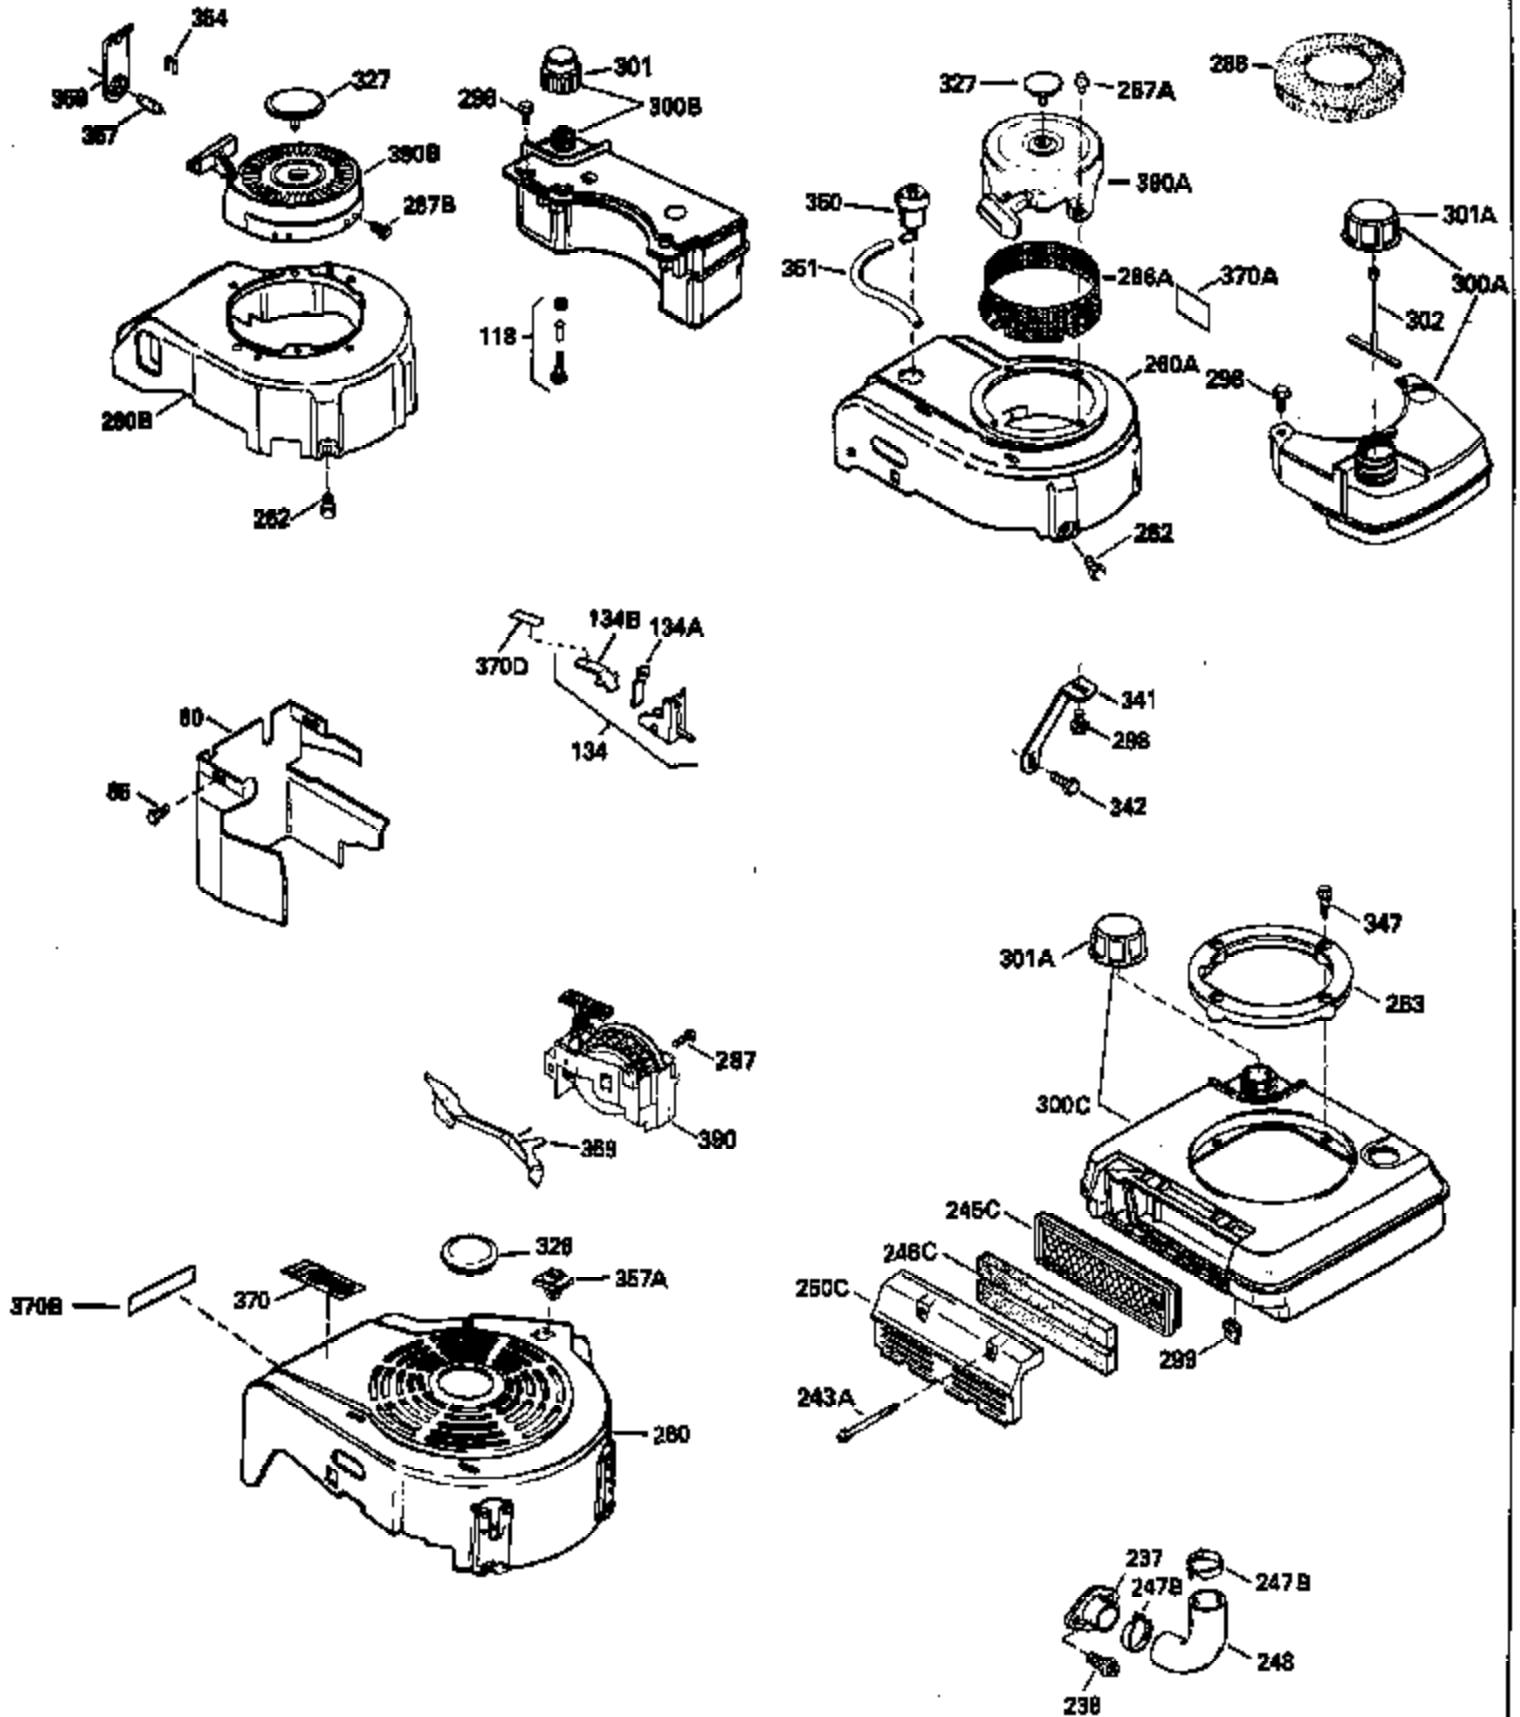

ILLUSTRATION SHOWS TYPICAL PARTS ONLY. ORDER BY PART NUMBER. PARTS NOT LISTED ARE SUPPLIED BY OEM.

Ref #	Part Number	Qty	Description
118	730194		Rope Guide Kit (Use as required with 34476 fuel tank)
238	650806		Screw, 10-32 x 5/8"
246C	35705		Filter, Pre-Air (Optional)
260A	35491		Housing, Blower
262	650831		Screw, 1/4-20 x 15/32"
287B	650884		Screw, 8-32 x 1/2"
287A	650735		Screw, 10-24 x 3/8" (Use as required)
287A			Pop Rivet, (3/16" Dia.)(Purchase locally)
301	33032		Fuel Cap
327	35932		Plug, Starter
370	550223		Decal, Name
370A	34416		Decal, Instruction
390B	590621		Rewind Starter (Refer to Division 5, Section C, page 34 or Fiche 8, Grid G-9 for breakdown)