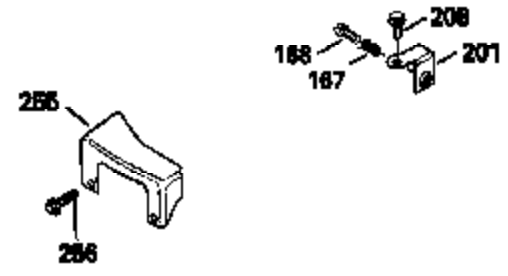

Ref #	Part Number	Qty	Description
379	631021		Inlet Needle, Seat & Clip Assy.
380	632046A		Carburetor (Incl. 184) (Refer to Division 5, Section A, page A2-10 or Fiche 8, Grid F-3for breakdown)
390B	590621		Rewind Starter (Refer to Division 5, Section C, page 34 or Fiche 8, Grid G-9 for breakdown)
400	33238C		* Gasket Set (Incl. items marked *)
420	730225		SAE 30, 4-Cycle Engine Oil (Quart)

Ref #	Part Number	Qty	Description
19	31361		Spring, Extension
53	31745		Tang, Washer
54	31747		Washer, Flat
55A	34647		Shaft, P.T.O.
56	33401		Right Hand Worm Gear
57	33537		Ring, Retaining
58	31744		Seal, Oil
69	35261		* Gasket, Mounting flange
70A	33535B		Flange Ass'y. (Incl.58, 72, 72A, 73, 75 & 80)
87	650492		Screw, 1/4-20 x 2-1/4"
182	6201		Screw, 1/4-28 x 7/8"
185	31384A		Pipe, Intake (Incl. 224)
186	34337		Link, Governor spring
209	30200		Screw, 10-24 x 9/16"
223	650451		Screw, 1/4-20 x 1"
238	650806		Screw, 10-32 x 5/8"
246B	35435		Filter, Pre-Air (Use as required)