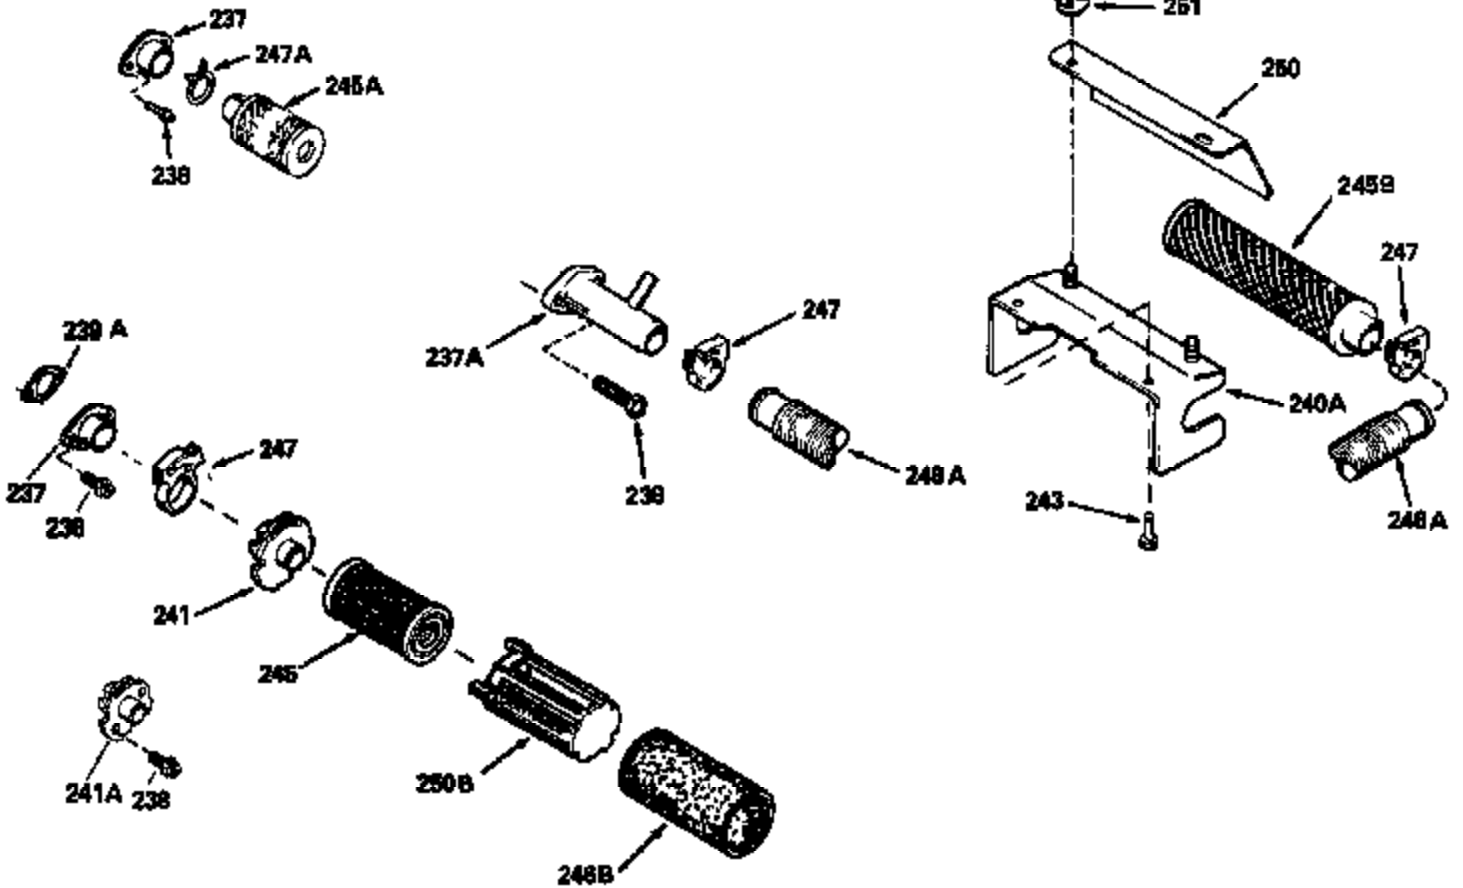

Ref #	Part Number	Qty	Description
420	730225		SAE 30, 4-Cycle Engine Oil (Quart)

ILLUSTRATION SHOWS TYPICAL PARTS ONLY. ORDER BY PART NUMBER. PARTS NOT LISTED ARE SUPPLIED BY OEM.

Ref #	Part Number	Qty	Description
118	730194		Rope Guide Kit (Use as required with 34476 fuel tank)
238	650806		Screw, 10-32 x 5/8"
246C	35705		Filter, Pre-Air (Optional)
260A	35476		Housing, Blower
262	650831		Screw, 1/4-20 x 15/32"
286A	35354		Screen, Starter cup (Stationary)
287A	650735		Screw, 10-24 x 3/8" (Use as required)
287A			Pop Rivet, (3/16" Dia.)(Purchase locally)
301	33032		Fuel Cap
370A	34346		Decal, Instruction
390A	590420A		Rewind Starter (Refer to Division 5, Section C, page 25 or Fiche 8, Grid G-7 for breakdown)

Ref #	Part Number	Qty	Description
189	650839		Screw, 1/4-20 x 3/8"
190	35831		Lever, Brake
191	35015B		Bracket Assy., S.E. Brake (Incl. 195)
194	32309		Ring, Retaining
195	610973		Terminal Assy.
210	27793		Clip, Conduit
211	28942		Screw, 10-32 x 3/8"
274	26754A		* Gasket, Exhaust (Use as required)
277	650795		Screw, 1/4-20 x 2-1/4"
277A	30063		Screw, 1/4-20 x 1/2" (Use as required)
370F	34387		Decal, Instruction (Optional)
415	730162		Muffler Adap.Kit(Incl.274,277A)(Use a s req.)
430	730574		Debris Screen Kit (Incl. 370F,431-433)(Opt.)
431	35596		Screen, Debris (Optional)
432	35597		Bracket, Debris screen (Optional)
433	650910		Screw, 8-32 x 1/4" (Optional)

Ref #	Part Number	Qty	Description
19	31361		Spring, Extension
69	35261		* Gasket, Mounting flange
182	6201		Screw, 1/4-28 x 7/8"
185	31384A		Pipe, Intake (Incl. 224)
186	34337		Link, Governor spring
209	30200		Screw, 10-24 x 9/16"
223	650451		Screw, 1/4-20 x 1"
238	650806		Screw, 10-32 x 5/8"
246B	35435		Filter, Pre-Air (Use as required)