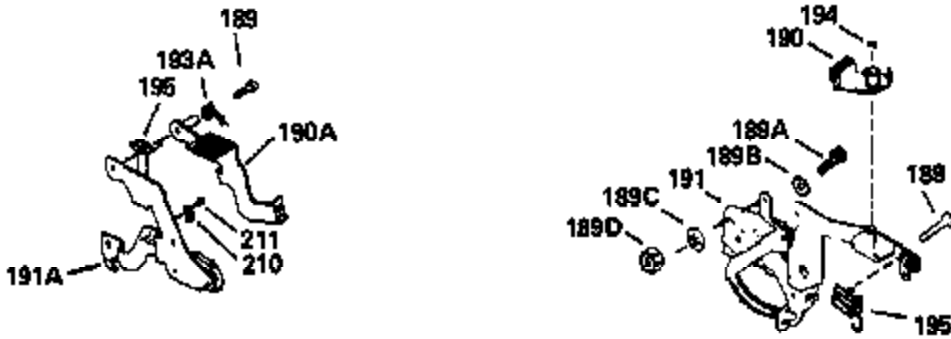

Ref #	Part Number	Qty	Description
420	730225		SAE 30, 4-Cycle Engine Oil (Quart)

ILLUSTRATION SHOWS TYPICAL PARTS ONLY. ORDER BY PART NUMBER. PARTS NOT LISTED ARE SUPPLIED BY OEM.

Ref #	Part Number	Qty	Description
118	730194		Rope Guide Kit (Use as required with 34476 fuel tank)
238	650806		Screw, 10-32 x 5/8"
246C	35705		Filter, Pre-Air (Optional)
260A	35476		Housing, Blower
262	650831		Screw, 1/4-20 x 15/32"
286A	35354		Screen, Starter cup (Stationary)
287A	650735		Screw, 10-24 x 3/8" (Use as required)
287A			Pop Rivet, (3/16" Dia.)(Purchase locally)
301	33032		Fuel Cap
370A	34346		Decal, Instruction
390A	590420A		Rewind Starter (Refer to Division 5, Section C, page 25 or Fiche 8, Grid G-7 for breakdown)