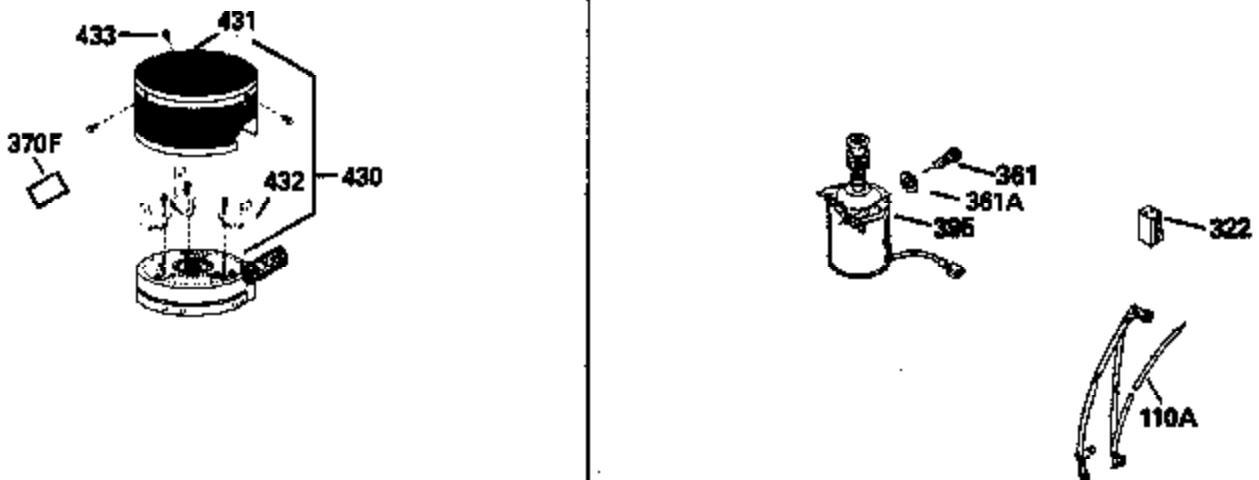

Ref #	Part Number	Qty	Description
420	730225		SAE 30, 4-Cycle Engine Oil (Quart)

ILLUSTRATION SHOWS TYPICAL PARTS ONLY. ORDER BY PART NUMBER. PARTS NOT LISTED ARE SUPPLIED BY OEM.

Ref #	Part Number	Qty	Description
118	730194		Rope Guide Kit (Use as required with 34476 fuel tank)
238	650806		Screw, 10-32 x 5/8"
246C	35705		Filter, Pre-Air (Optional)
260A	35476		Housing, Blower
262	650831		Screw, 1/4-20 x 15/32"
286A	35354		Screen, Starter cup (Stationary)
287A	650735		Screw, 10-24 x 3/8" (Use as required)
287A			Pop Rivet, (3/16" Dia.)(Purchase locally)
301	33032		Fuel Cap
370A	34346		Decal, Instruction
390A	590420A		Rewind Starter (Refer to Division 5, Section C, page 25 or Fiche 8, Grid G-7 for breakdown)