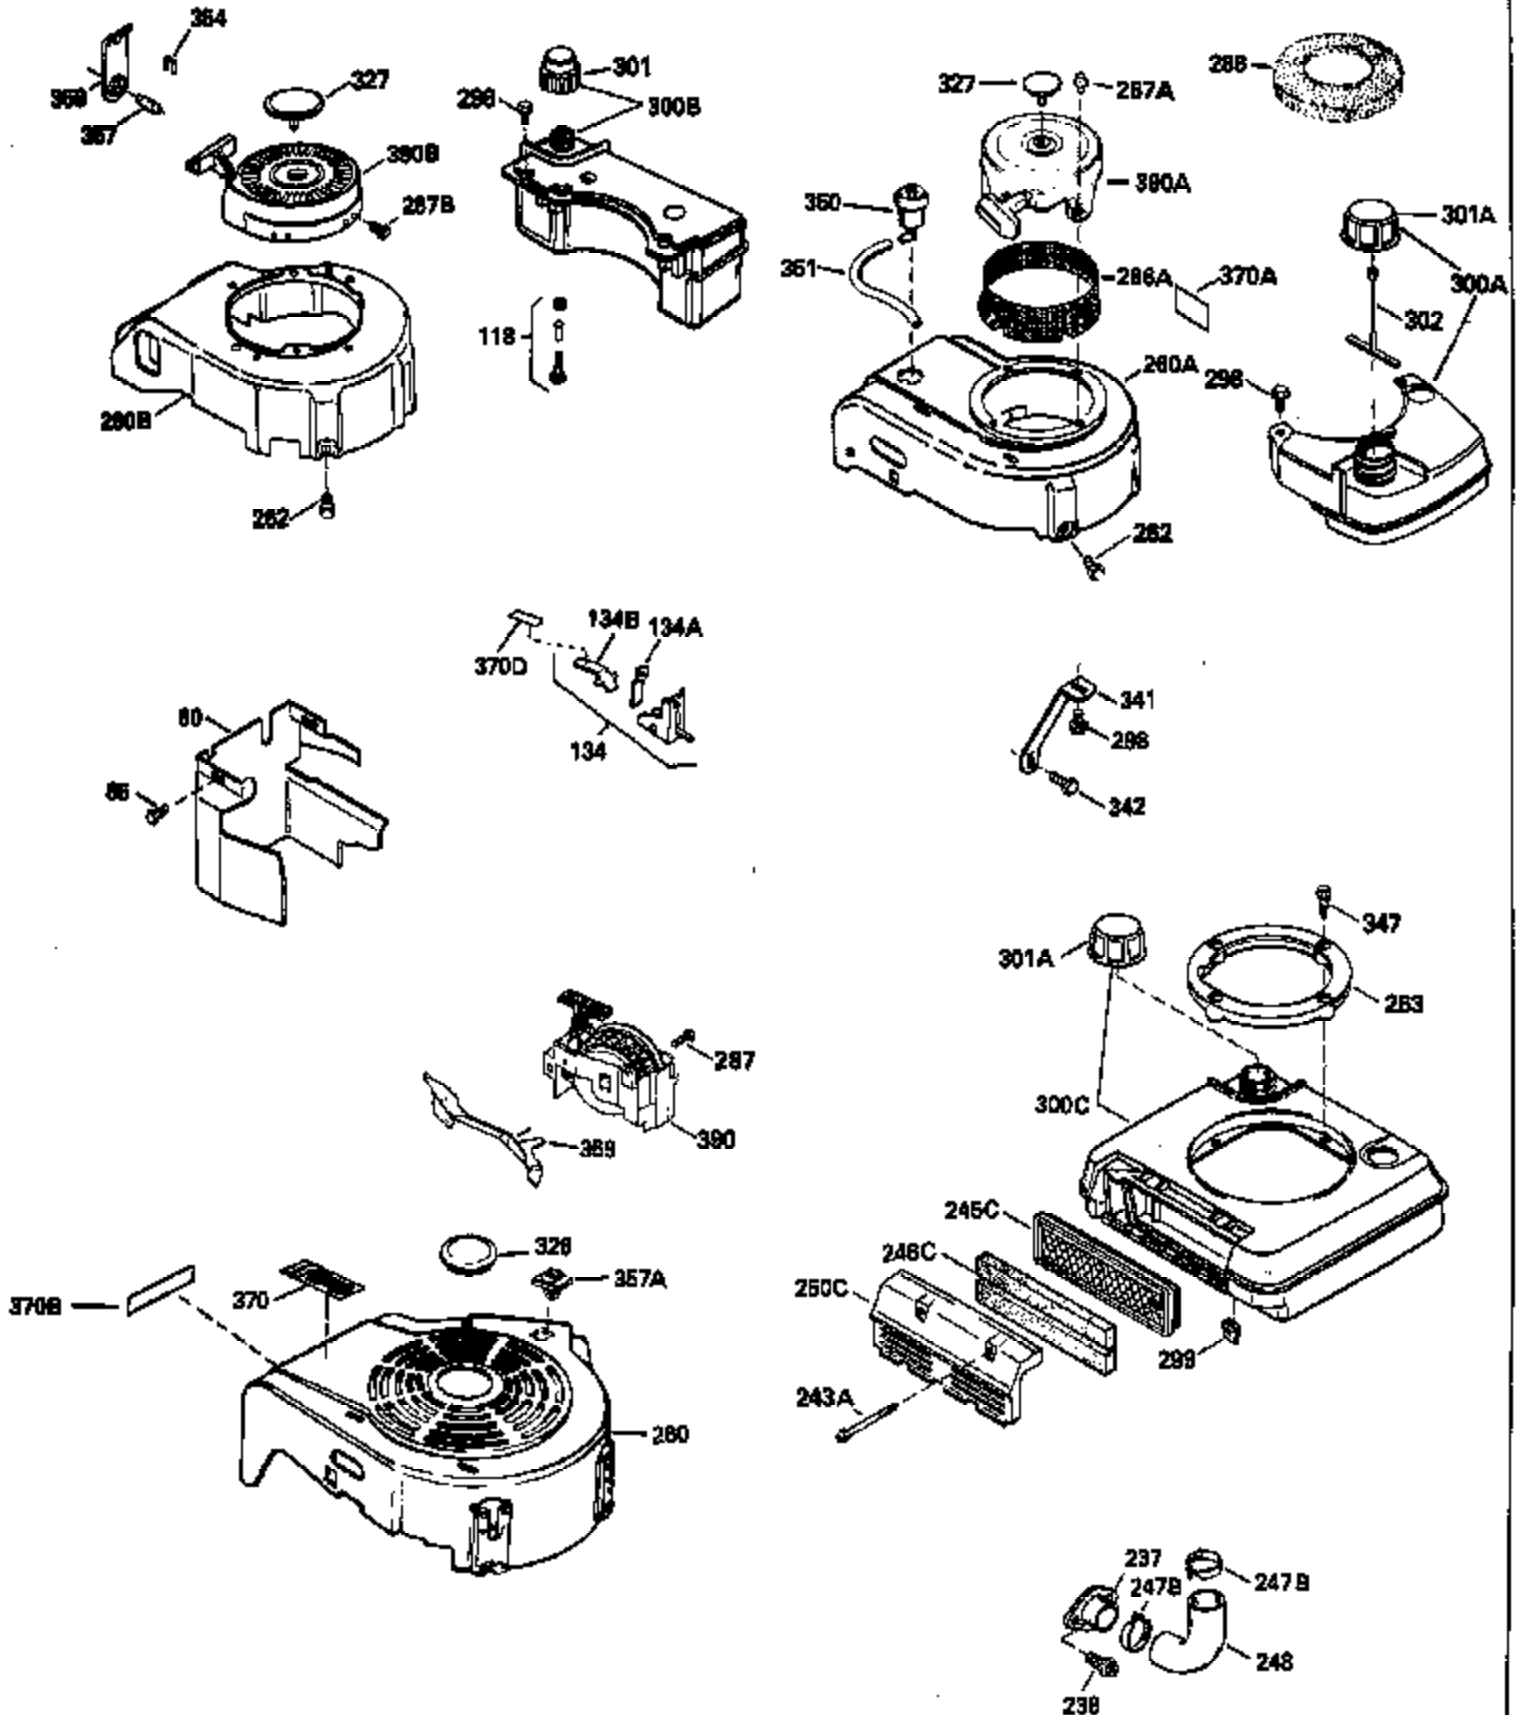

Ref #	Part Number	Qty	Description
420	730225		SAE 30, 4-Cycle Engine Oil (Quart)

ILLUSTRATION SHOWS TYPICAL PARTS ONLY. ORDER BY PART NUMBER. PARTS NOT LISTED ARE SUPPLIED BY OEM.

Ref #	Part Number	Qty	Description
118	730194		Rope Guide Kit (Use as required with 34476 fuel tank)
238	650806		Screw, 10-32 x 5/8"
246C	35705		Filter, Pre-Air (Optional)
260A	35476		Housing, Blower
262	650831		Screw, 1/4-20 x 15/32"
286A	35354		Screen, Starter cup (Stationary)
287A	650735		Screw, 10-24 x 3/8" (Use as required)
287A			Pop Rivet, (3/16" Dia.)(Purchase locally)
301	33032		Fuel Cap
370A	34346		Decal, Instruction
390A	590420A		Rewind Starter (Refer to Division 5, Section C, page 25 or Fiche 8, Grid G-7 for breakdown)