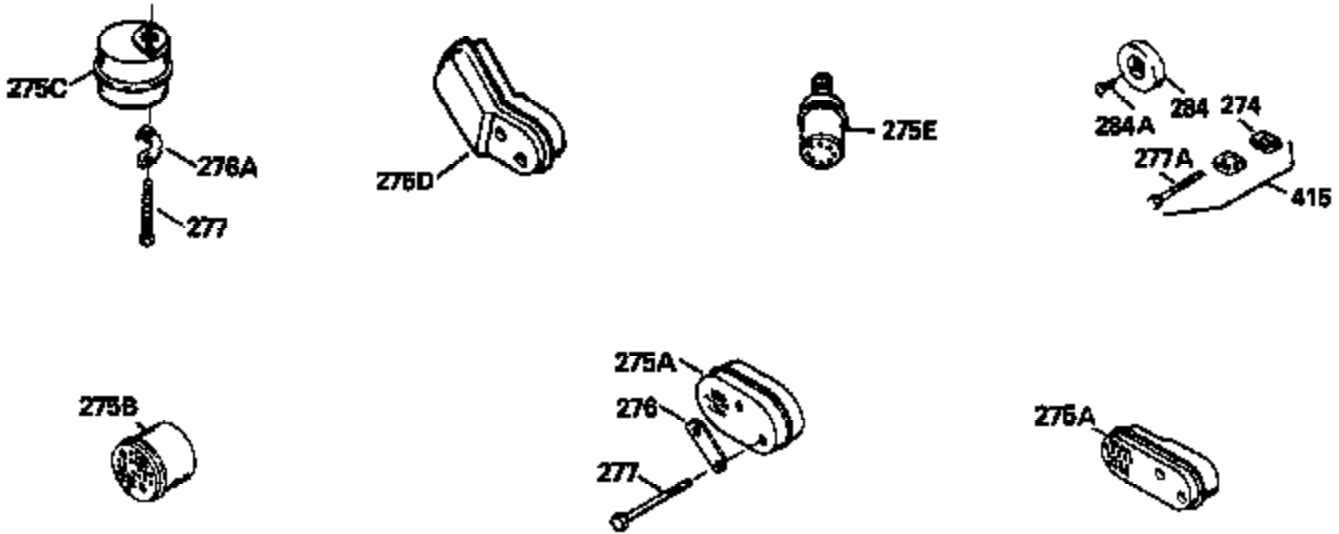

Ref #	Part Number	Qty	Description
420	730225		SAE 30, 4-Cycle Engine Oil (Quart)

ILLUSTRATION SHOWS TYPICAL PARTS ONLY. ORDER BY PART NUMBER. PARTS NOT LISTED ARE SUPPLIED BY OEM.

Ref #	Part Number	Qty	Description
118	730194		Rope Guide Kit (Use as required with 34476 fuel tank)
238	650806		Screw, 10-32 x 5/8"
246C	35705		Filter, Pre-Air (Optional)
260A	35476		Housing, Blower
262	650831		Screw, 1/4-20 x 15/32"
286A	35354		Screen, Starter cup (Stationary)
287A	650735		Screw, 10-24 x 3/8" (Use as required)
287A			Pop Rivet, (3/16" Dia.)(Purchase locally)
301	33032		Fuel Cap
370A	34346		Decal, Instruction
390A	590420A		Rewind Starter (Refer to Division 5, Section C, page 25 or Fiche 8, Grid G-7 for breakdown)