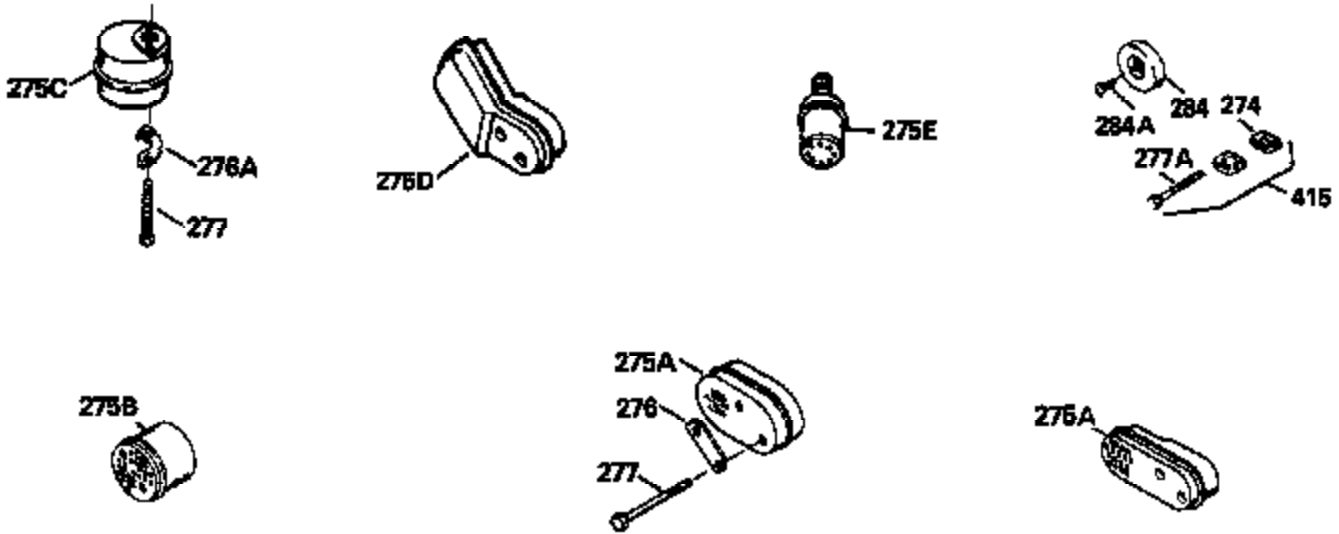

Ref #	Part Number	Qty	Description
189	650839		Screw, 1/4-20 x 3/8"
190	35831		Lever, Brake
191	35040A		Bracket Assy., S.E. Brake (Incl. 195)
194	32309		Ring, Retaining
195	610973		Terminal Assy.
274	26754A		* Gasket, Exhaust (Use as required)
277	650795		Screw, 1/4-20 x 2-1/4"
277A	30063		Screw, 1/4-20 x 1/2" (Use as required)
370F	34387		Decal, Instruction (Optional)
415	730162		Muffler Adap.Kit(Incl.274,277A)(Use a s req.)
430	730574		Debris Screen Kit (Incl. 370F,431-433)(Opt.)
431	35596		Screen, Debris (Optional)
432	35597		Bracket, Debris screen (Optional)
433	650910		Screw, 8-32 x 1/4" (Optional)