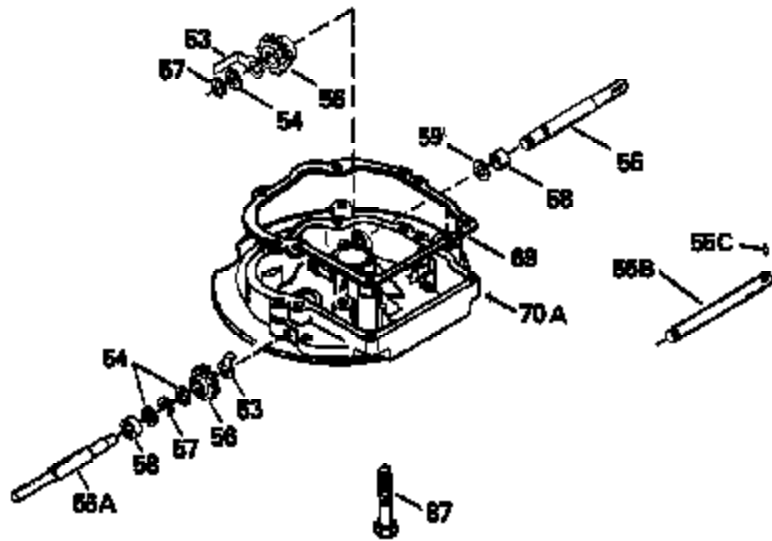

Ref #	Part Number	Qty	Description
19	31361		Spring, Extension
69	35261		* Gasket, Mounting flange
182	6201		Screw, 1/4-28 x 7/8"
185	31384A		Pipe, Intake (Incl. 224)
186	32653		Link, Governor spring
216	33086		Lever, Speed adjusting
223	650451		Screw, 1/4-20 x 1"
241	35067		Collar, Air cleaner (Black)
245	35066		Filter, Air cleaner
246B	35435		Filter, Pre-Air (Use as required)
247A	35068		Clamp, Air cleaner
250B	35065		Air Cleaner Cover Ass'y.