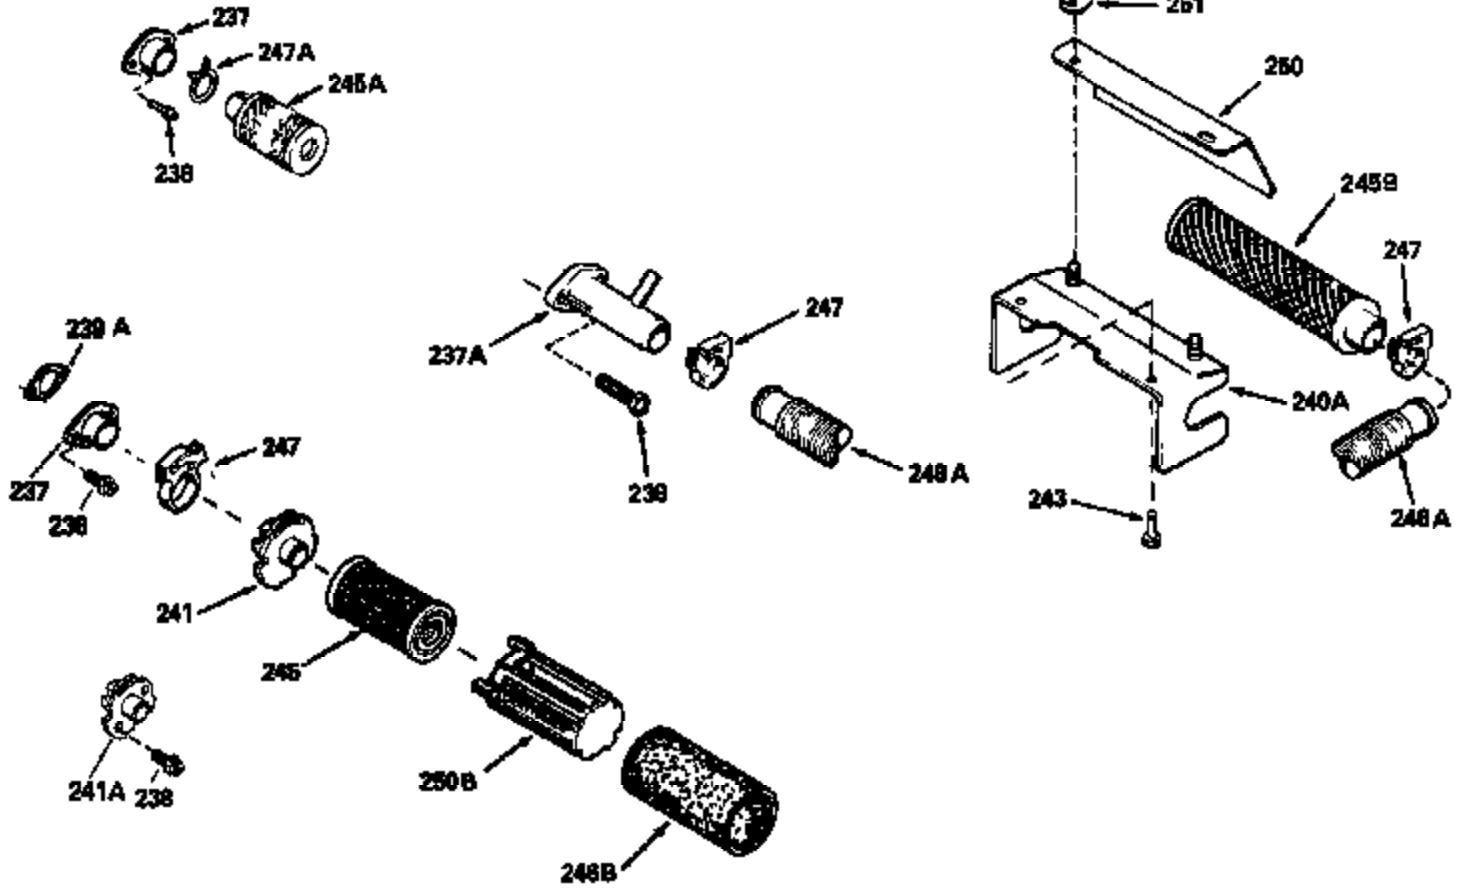

Ref #	Part Number	Qty	Description
19	31361		Spring, Extension
69	35261		* Gasket, Mounting flange
182	6201		Screw, 1/4-28 x 7/8"
185	31384A		Pipe, Intake (Incl. 224)
186	32653		Link, Governor spring
216	33086		Lever, Speed adjusting
223	650451		Screw, 1/4-20 x 1"
241	35067		Collar, Air cleaner (Black)
245	35066		Filter, Air cleaner
246B	35435		Filter, Pre-Air (Use as required)
247A	35068		Clamp, Air cleaner
250B	35065		Air Cleaner Cover Ass'y.