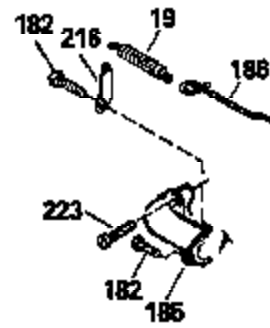

Ref #	Part Number	Qty	Description
19	31361		Spring, Extension
69	35261		* Gasket, Mounting flange
182	6201		Screw, 1/4-28 x 7/8"
185	31384A		Pipe, Intake (Incl. 224)
186	32653		Link, Governor spring
216	33086		Lever, Speed adjusting
223	650451		Screw, 1/4-20 x 1"
241	35067		Collar, Air cleaner (Black)
245	35066		Filter, Air cleaner
246B	35435		Filter, Pre-Air (Use as required)
247A	35068		Clamp, Air cleaner
250B	35065		Air Cleaner Cover Ass'y.