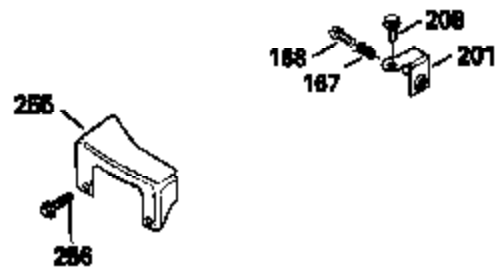

Ref #	Part Number	Qty	Description
19	31361		Spring, Extension
69	35261		* Gasket, Mounting flange
182	6201		Screw, 1/4-28 x 7/8"
185	31384A		Pipe, Intake (Incl. 224)
186	34337		Link, Governor spring
209	30200		Screw, 10-24 x 9/16"
223	650451		Screw, 1/4-20 x 1"
241	35067		Collar, Air cleaner (Black)
245	35066		Filter, Air cleaner
246B	35435		Filter, Pre-Air (Use as required)
247A	35068		Clamp, Air cleaner
250B	35065		Air Cleaner Cover Ass'y.