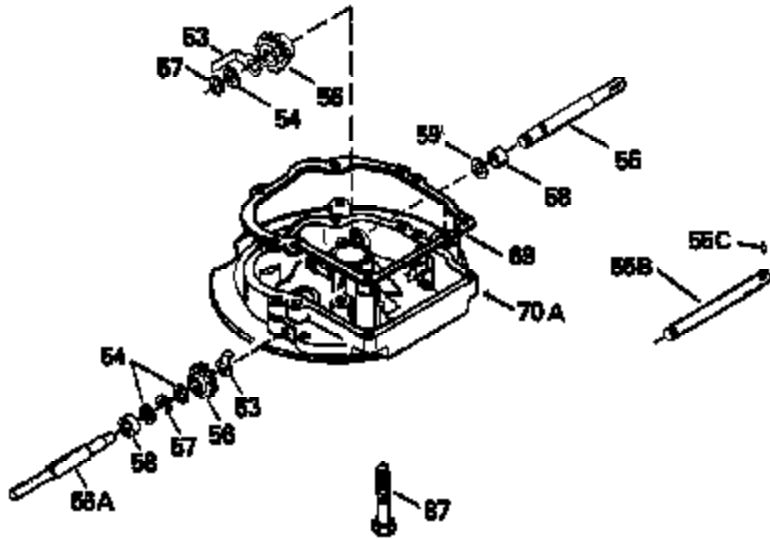

Ref #	Part Number	Qty	Description
313	34080		Spacer, Flywheel key
327	35932		Plug, Starter
370E	35167		Decal, Instruction
379	631021		Inlet Needle, Seat & Clip Assy.
380	632387		Carburetor (Incl. 184) (Refer to Division 5, Section A, page A2-12 or Fiche 8, Grid F-7for breakdown)
390B	590621		Rewind Starter (Refer to Division 5, Section C, page 34 or Fiche 8, Grid G-9 for breakdown)
400	33238C		* Gasket Set (Incl. items marked *)
420	730225		SAE 30, 4-Cycle Engine Oil (Quart)

ILLUSTRATION SHOWS TYPICAL PARTS ONLY. ORDER BY PART NUMBER. PARTS NOT LISTED ARE SUPPLIED BY OEM.

Ref #	Part Number	Qty	Description
118	730194		Rope Guide Kit (Use as required with 34476 fuel tank)
246C	35705		Filter, Pre-Air (Optional)
260B	35478		Housing, Blower
262	650831		Screw, 1/4-20 x 15/32"
287B	650884		Screw, 8-32 x 1/2"
287A	650735		Screw, 10-24 x 3/8" (Use as required)
287A			Pop Rivet, (3/16" Dia.)(Purchase locally)
301	33032		Fuel Cap
327	35932		Plug, Starter
354	35025		Staple (Not used on all models)
357	34985		Rope Stop & Staple Ass'y. (Incl. 354)
358	35168		Bracket Assy., Rope guide
370	35391		Decal, Instruction
390B	590621		Rewind Starter (Refer to Division 5, Section C, page 34 or Fiche 8, Grid G-9 for breakdown)

Ref #	Part Number	Qty	Description
19	31361		Spring, Extension
69	35261		* Gasket, Mounting flange
182	6201		Screw, 1/4-28 x 7/8"
185	31384A		Pipe, Intake (Incl. 224)
186	34337		Link, Governor spring
209	30200		Screw, 10-24 x 9/16"
223	650451		Screw, 1/4-20 x 1"
241	35067		Collar, Air cleaner (Black)
245	35066		Filter, Air cleaner
246B	35435		Filter, Pre-Air (Use as required)
247A	35068		Clamp, Air cleaner
250B	35065		Air Cleaner Cover Ass'y.