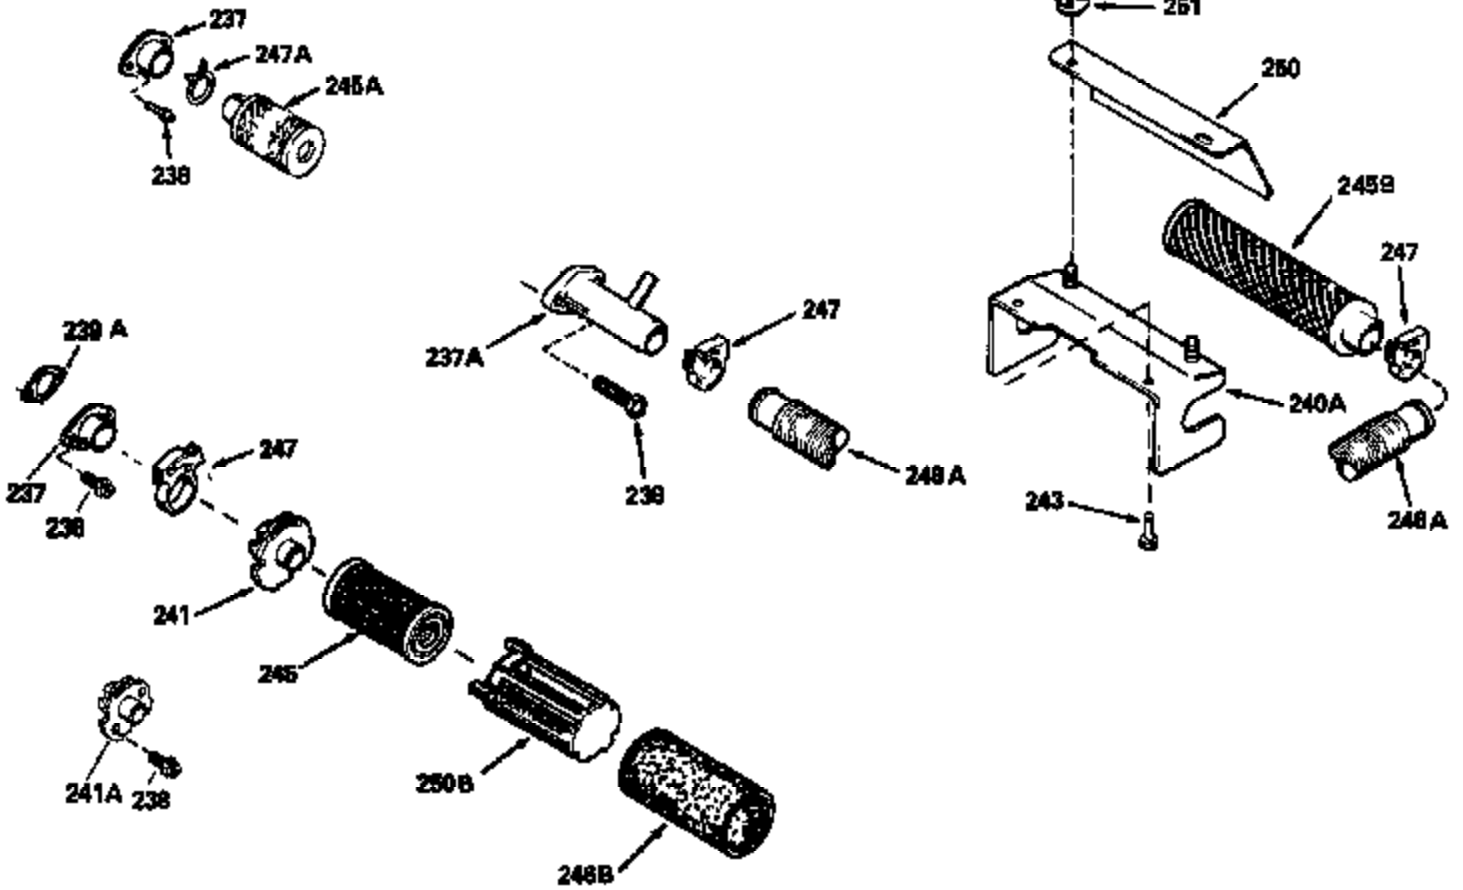

Ref #	Part Number	Qty	Description
313	34080		Spacer, Flywheel key
327	35932		Plug, Starter
370E	35167		Decal, Instruction
379	631021		Inlet Needle, Seat & Clip Assy.
380	632387		Carburetor (Incl. 184) (Refer to Division 5, Section A, page A2-12 or Fiche 8, Grid F-7for breakdown)
390B	590621		Rewind Starter (Refer to Division 5, Section C, page 34 or Fiche 8, Grid G-9 for breakdown)
400	33238C		* Gasket Set (Incl. items marked *)
420	730225		SAE 30, 4-Cycle Engine Oil (Quart)

ILLUSTRATION SHOWS TYPICAL PARTS ONLY. ORDER BY PART NUMBER. PARTS NOT LISTED ARE SUPPLIED BY OEM.

Ref #	Part Number	Qty	Description
118	730194		Rope Guide Kit (Use as required with 34476 fuel tank)
246C	35705		Filter, Pre-Air (Optional)
260B	35478		Housing, Blower
262	650831		Screw, 1/4-20 x 15/32"
287B	650884		Screw, 8-32 x 1/2"
287A	650735		Screw, 10-24 x 3/8" (Use as required)
287A			Pop Rivet, (3/16" Dia.)(Purchase locally)
301	33032		Fuel Cap
327	35932		Plug, Starter
354	35025		Staple (Not used on all models)
357	34985		Rope Stop & Staple Ass'y. (Incl. 354)
358	35168		Bracket Assy., Rope guide
370	35391		Decal, Instruction
390B	590621		Rewind Starter (Refer to Division 5, Section C, page 34 or Fiche 8, Grid G-9 for breakdown)

Ref #	Part Number	Qty	Description
19	31361		Spring, Extension
69	35261		* Gasket, Mounting flange
182	6201		Screw, 1/4-28 x 7/8"
185	31384A		Pipe, Intake (Incl. 224)
186	34337		Link, Governor spring
209	30200		Screw, 10-24 x 9/16"
223	650451		Screw, 1/4-20 x 1"
241	35067		Collar, Air cleaner (Black)
245	35066		Filter, Air cleaner
246B	35435		Filter, Pre-Air (Use as required)
247A	35068		Clamp, Air cleaner
250B	35065		Air Cleaner Cover Ass'y.