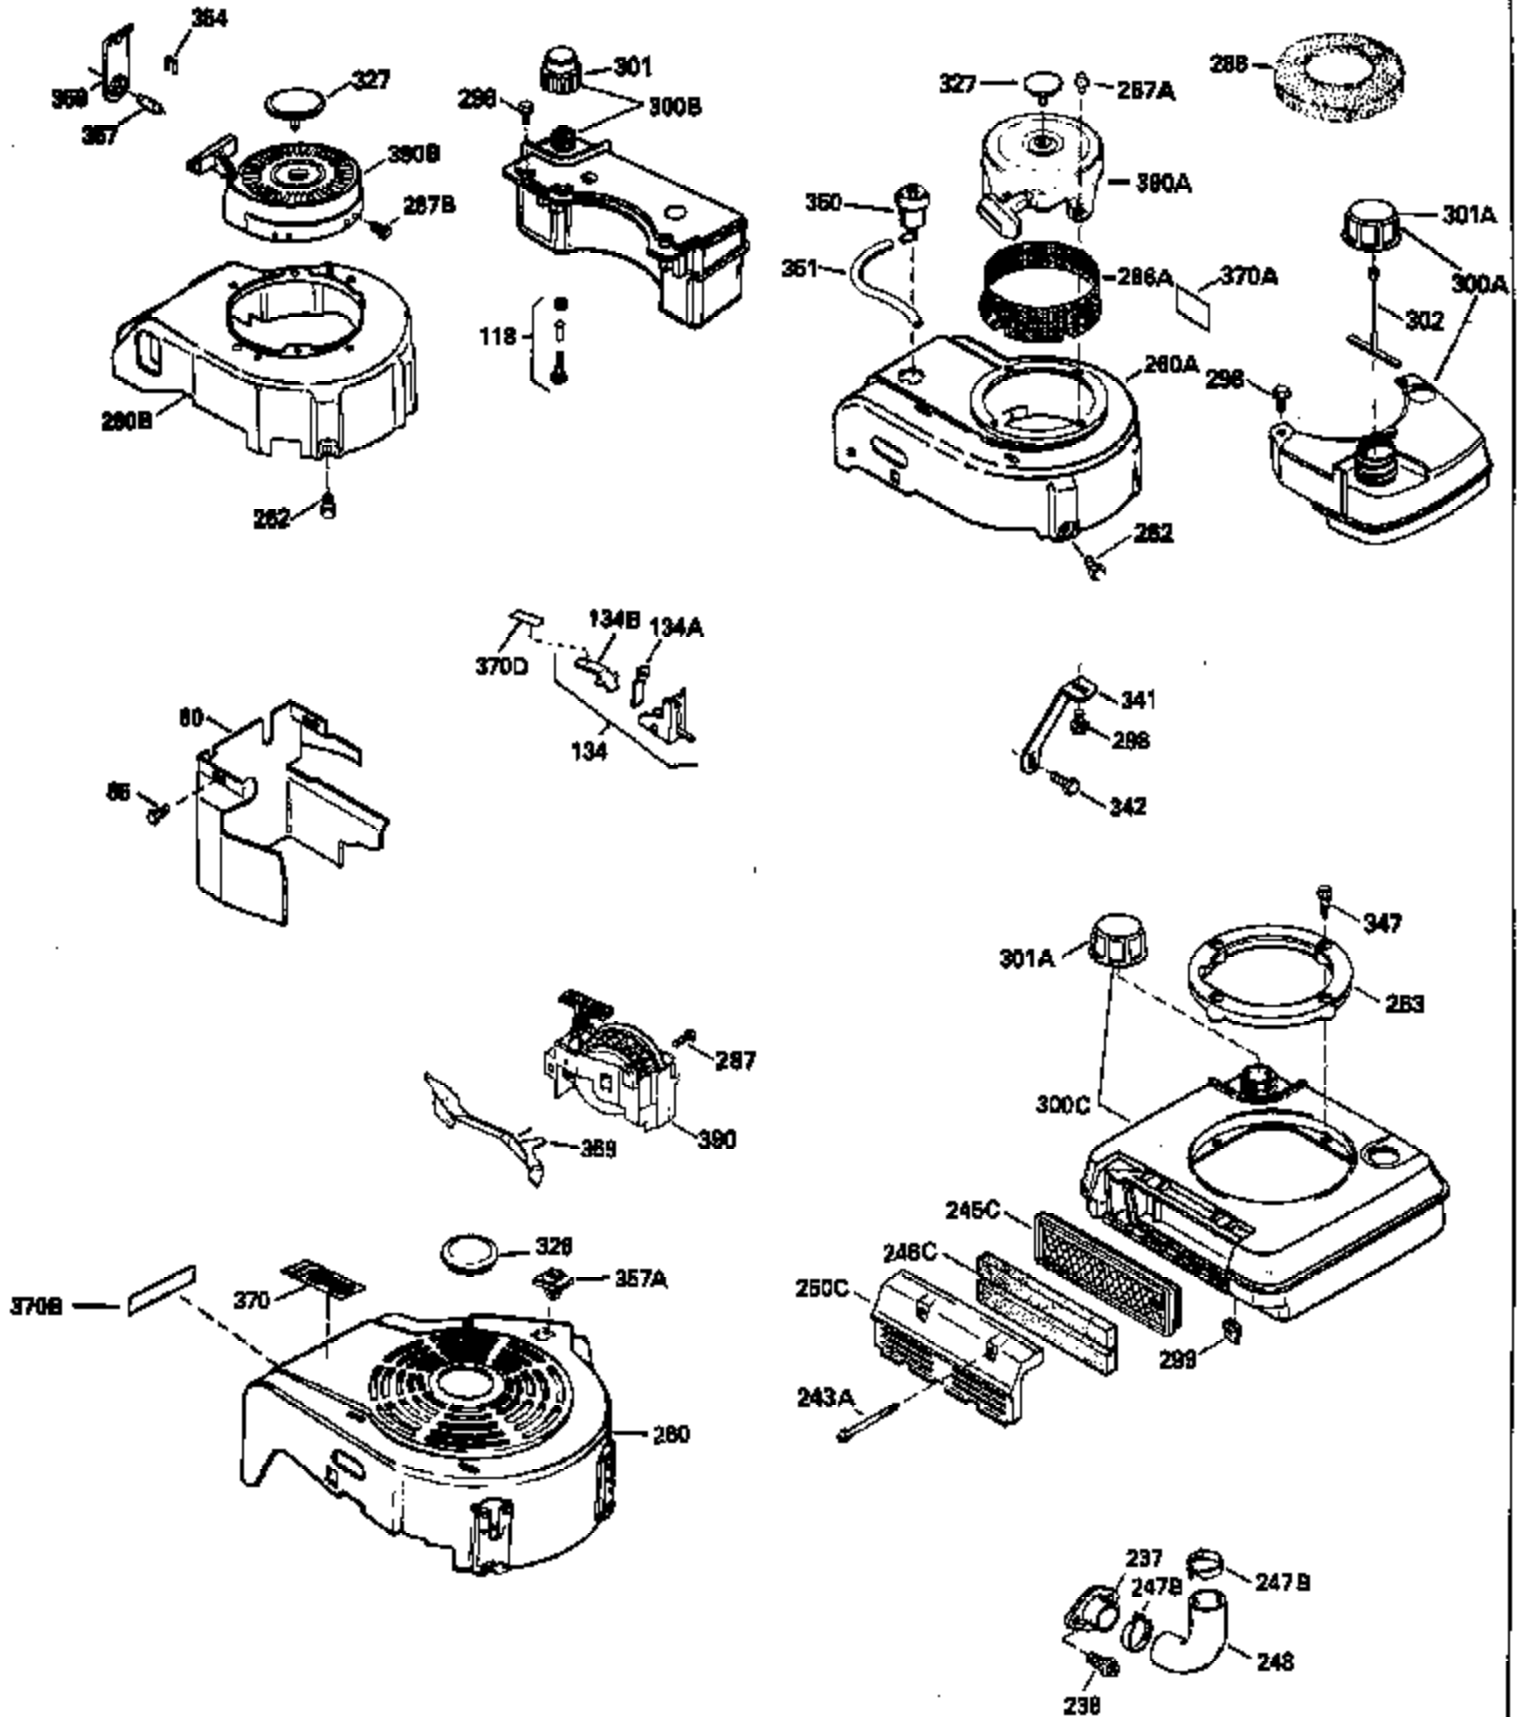

ILLUSTRATION SHOWS TYPICAL PARTS ONLY. ORDER BY PART NUMBER. PARTS NOT LISTED ARE SUPPLIED BY OEM.

Engine Parts List #2

Ref #	Part Number	Qty	Description
118	730194		Rope Guide Kit (Use as required with 34476 fuel tank)
238	650806		Screw, 10-32 x 5/8"
246C	35705		Filter, Pre-Air (Optional)
260	35127		Housing, Blower
262	650831		Screw, 1/4-20 x 15/32"
286	35009		Screen, Starter cup
287A	650735		Screw, 10-24 x 3/8" (Use as required)
287A			Pop Rivet, (3/16" Dia.)(Purchase locally)
287	650802		Screw, 1/4-20 x 5/8"
298	28763		Screw, 10-32 x 35/64"
300B	34476		Fuel Tank (Incl. 292 & 301)
301	33032		Fuel Cap
326	34113		Plug, Screen
370	550223		Decal, Name
370A	34346		Decal, Instruction
390	590531		Side Mount Rewind Starter (Refer to Division 5, Section C, page 32 or Fiche 8, Grid G-8 for breakdown)