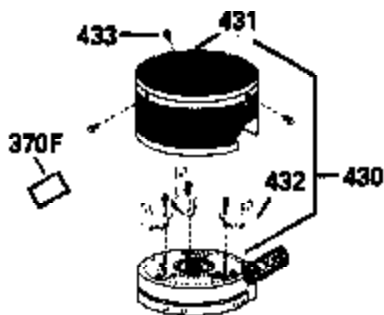

Ref #	Part Number	Qty	Description
210	27793		Clip, Conduit
211	28942		Screw, 10-32 x 3/8"
274	26754A		* Gasket, Exhaust (Use as required)
277A	30063		Screw, 1/4-20 x 1/2" (Use as required)
277	650795		Screw, 1/4-20 x 2-1/4"
370F	34387		Decal, Instruction (Optional)
415	730162		Muffler Adap.Kit(Incl.274,277A)(Use a s req.)
430	730574		Debris Screen Kit (Incl. 370F,431-433)(Opt.)
431	35596		Screen, Debris (Optional)
432	35597		Bracket, Debris screen (Optional)
433	650910		Screw, 8-32 x 1/4" (Optional)