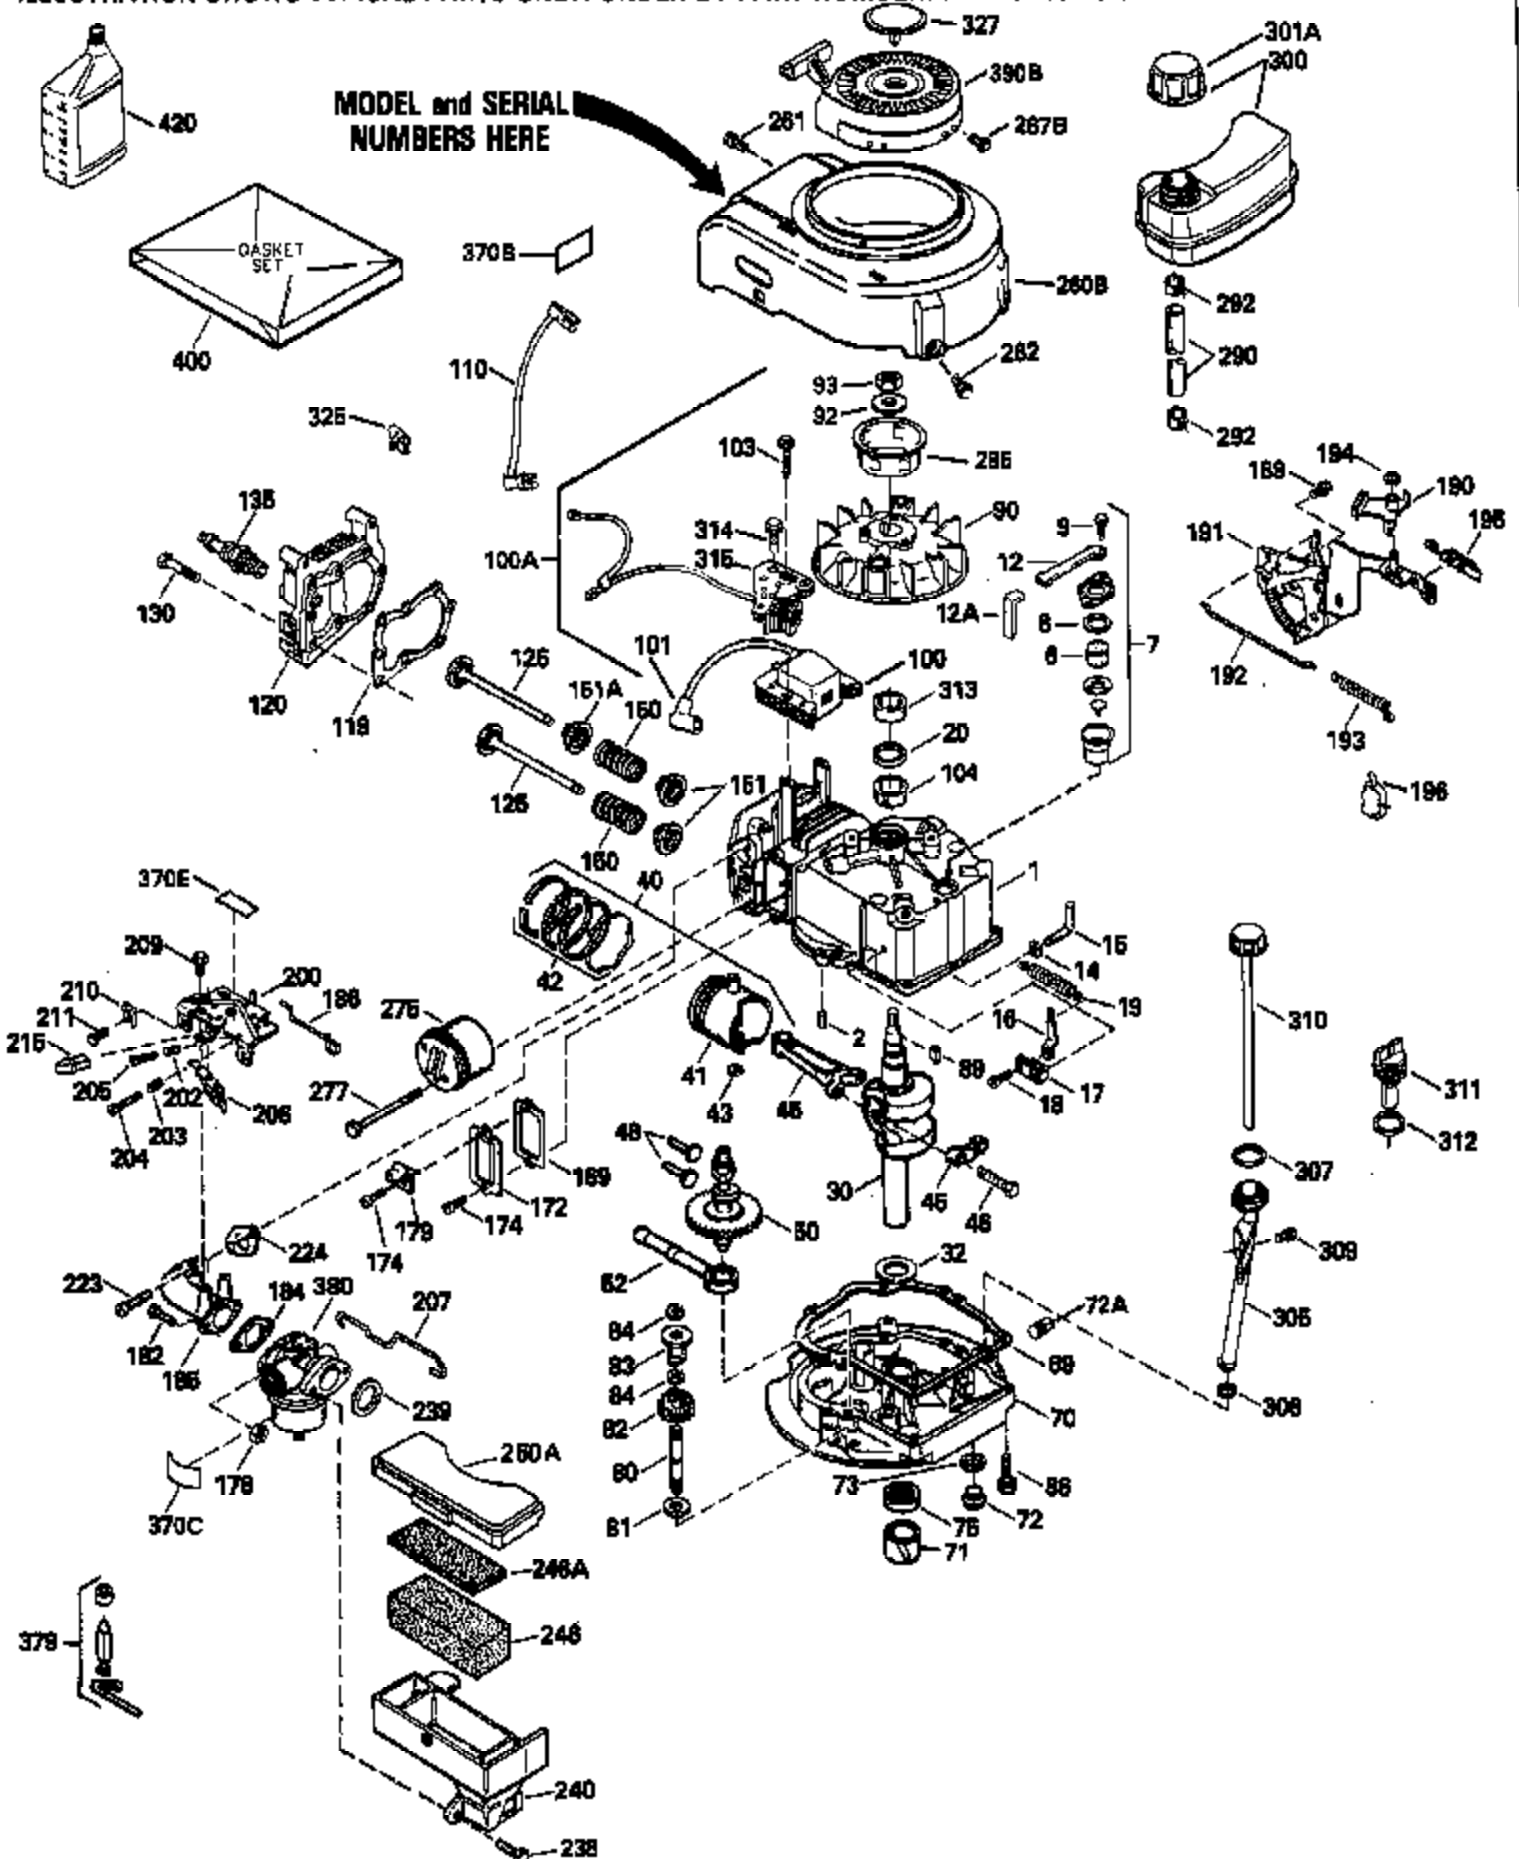

ILLUSTRATION SHOWS TYPICAL PARTS ONLY. ORDER BY PART NUMBER. PARTS NOT LISTED ARE SUPPLIED BY OEM.

Ref #	Part Number	Qty	Description
1	34975		Cylinder Ass'y. (Incl. 2, 8, 9 & 20) (2-1/2")
2	26727		Pin, Dowel
6	33734		Element, Breather
7	34214A		Breather Ass'y. (Incl. 6, 8, 9, 12 & 12A)
8	33735		* Gasket, Breather
9	30200		Screw, 10-24 x 9/16"
12	33886		Tube, Breather
14	28277		Washer
15	30589		Rod, Governor (Incl. 14)
16	31383A		Lever, Governor
17	31335		Clamp, Governor lever
18	650548		Screw, 8-32 x 5/16"
19	31361		Spring, Extension
20	32600		Seal, Oil
30	34463		Crankshaft Ass'y.
40	34514		Piston, Pin & Ring Set (Std.) (2-1/2" Bore)
40	34515		Piston, Pin & Ring Set (.010" OS)
40	34516		Piston, Pin & Ring Set (.020" OS)
41	32538B		Piston & Pin Ass'y. (Incl. 43)(Std.)(2-1/2")
41	32548B		Piston & Pin Ass'y. (Incl. 43) (.010" OS)
41	32549B		Piston & Pin Ass'y. (Incl. 43) (.020" OS)
42	28986		Ring Set (Std.) (2-1/2" Bore)
42	28987		Ring Set (.010" OS)
42	28988		Ring Set (.020" OS)
43	20381		Ring, Piston pin retaining
45	30963B		Rod Assy., Connecting (Incl. 46)
46	32610A		Bolt, Connecting rod
48	27241		Lifter, Valve
50	33148A		Camshaft
52	29914		Oil Pump Assy.
69	35261		* Gasket, Mounting flange
70	35651B		Mounting Flange (Incl. 72, 72A, 73, 7 5 & 80)
72	30572		Plug, Oil drain (Incl. 73)
72A	9556		Plug, Pipe
73	28833		* Drain Plug Gasket (Not req. W/plastic plug)
75	26208		Seal, Oil
80	30574		Shaft, Governor
81	30590A		Washer, Flat
82	30591		Gear Assy., Governor (Incl. 81)
83	30588A		Spool, Governor
84	29193		Ring, Retaining
86	650488		Screw, 1/4-20 x 1-1/4"
89	611004		Flywheel Key
90	611046A		Flywheel
92	650815		Washer, Belleville
93	650816		Nut, Flywheel
100	730207		Magneto-to-Solid State Conversion Kit (Includes solid state module, solid state flywheel key, and instructions.)(Use as required on external ignition engines only.)
100	34443A		Solid State Assy.
103	650814		Screw, Torx T-15, 10-24 x 1"
110	34231		Ground Wire
119	29953C		* Gasket, Cylinder head
120	34335		Head, Cylinder
125	29313C		Exhaust Valve (Std.) (Incl. 151)
125	29315C		Exhaust Valve (1/32" OS) (Incl. 151)
126	29314B		Intake Valve (Std.) (Incl. 151)