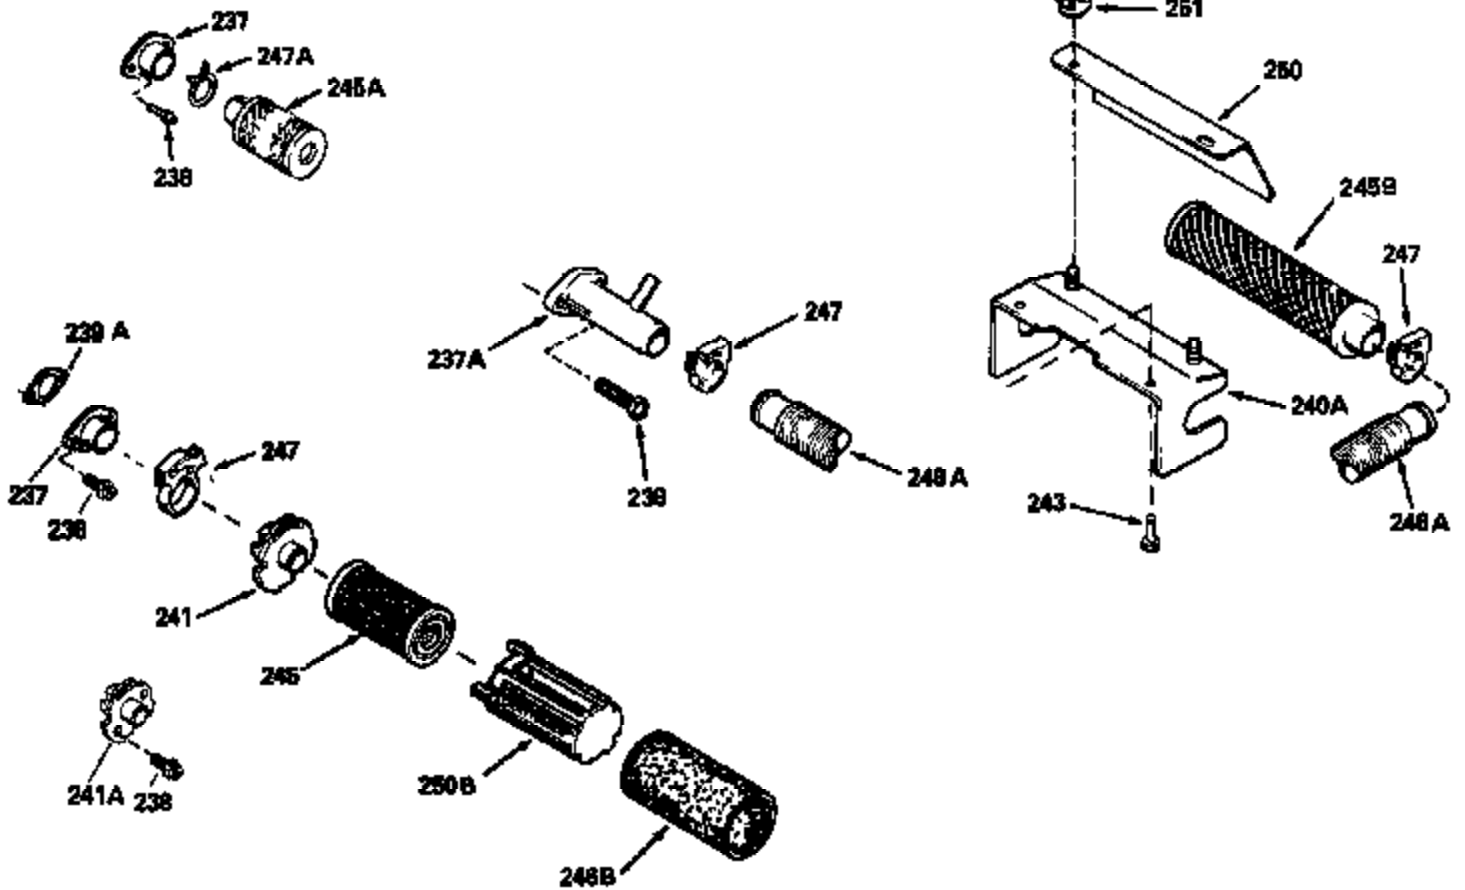

Ref #	Part Number	Qty	Description
19	31361		Spring, Extension
69	35261		* Gasket, Mounting flange
182	6201		Screw, 1/4-28 x 7/8"
185	31384A		Pipe, Intake (Incl. 224)
186	32653		Link, Governor spring
216	33086		Lever, Speed adjusting
223	650451		Screw, 1/4-20 x 1"
238	650806		Screw, 10-32 x 5/8"
246B	35435		Filter, Pre-Air (Use as required)