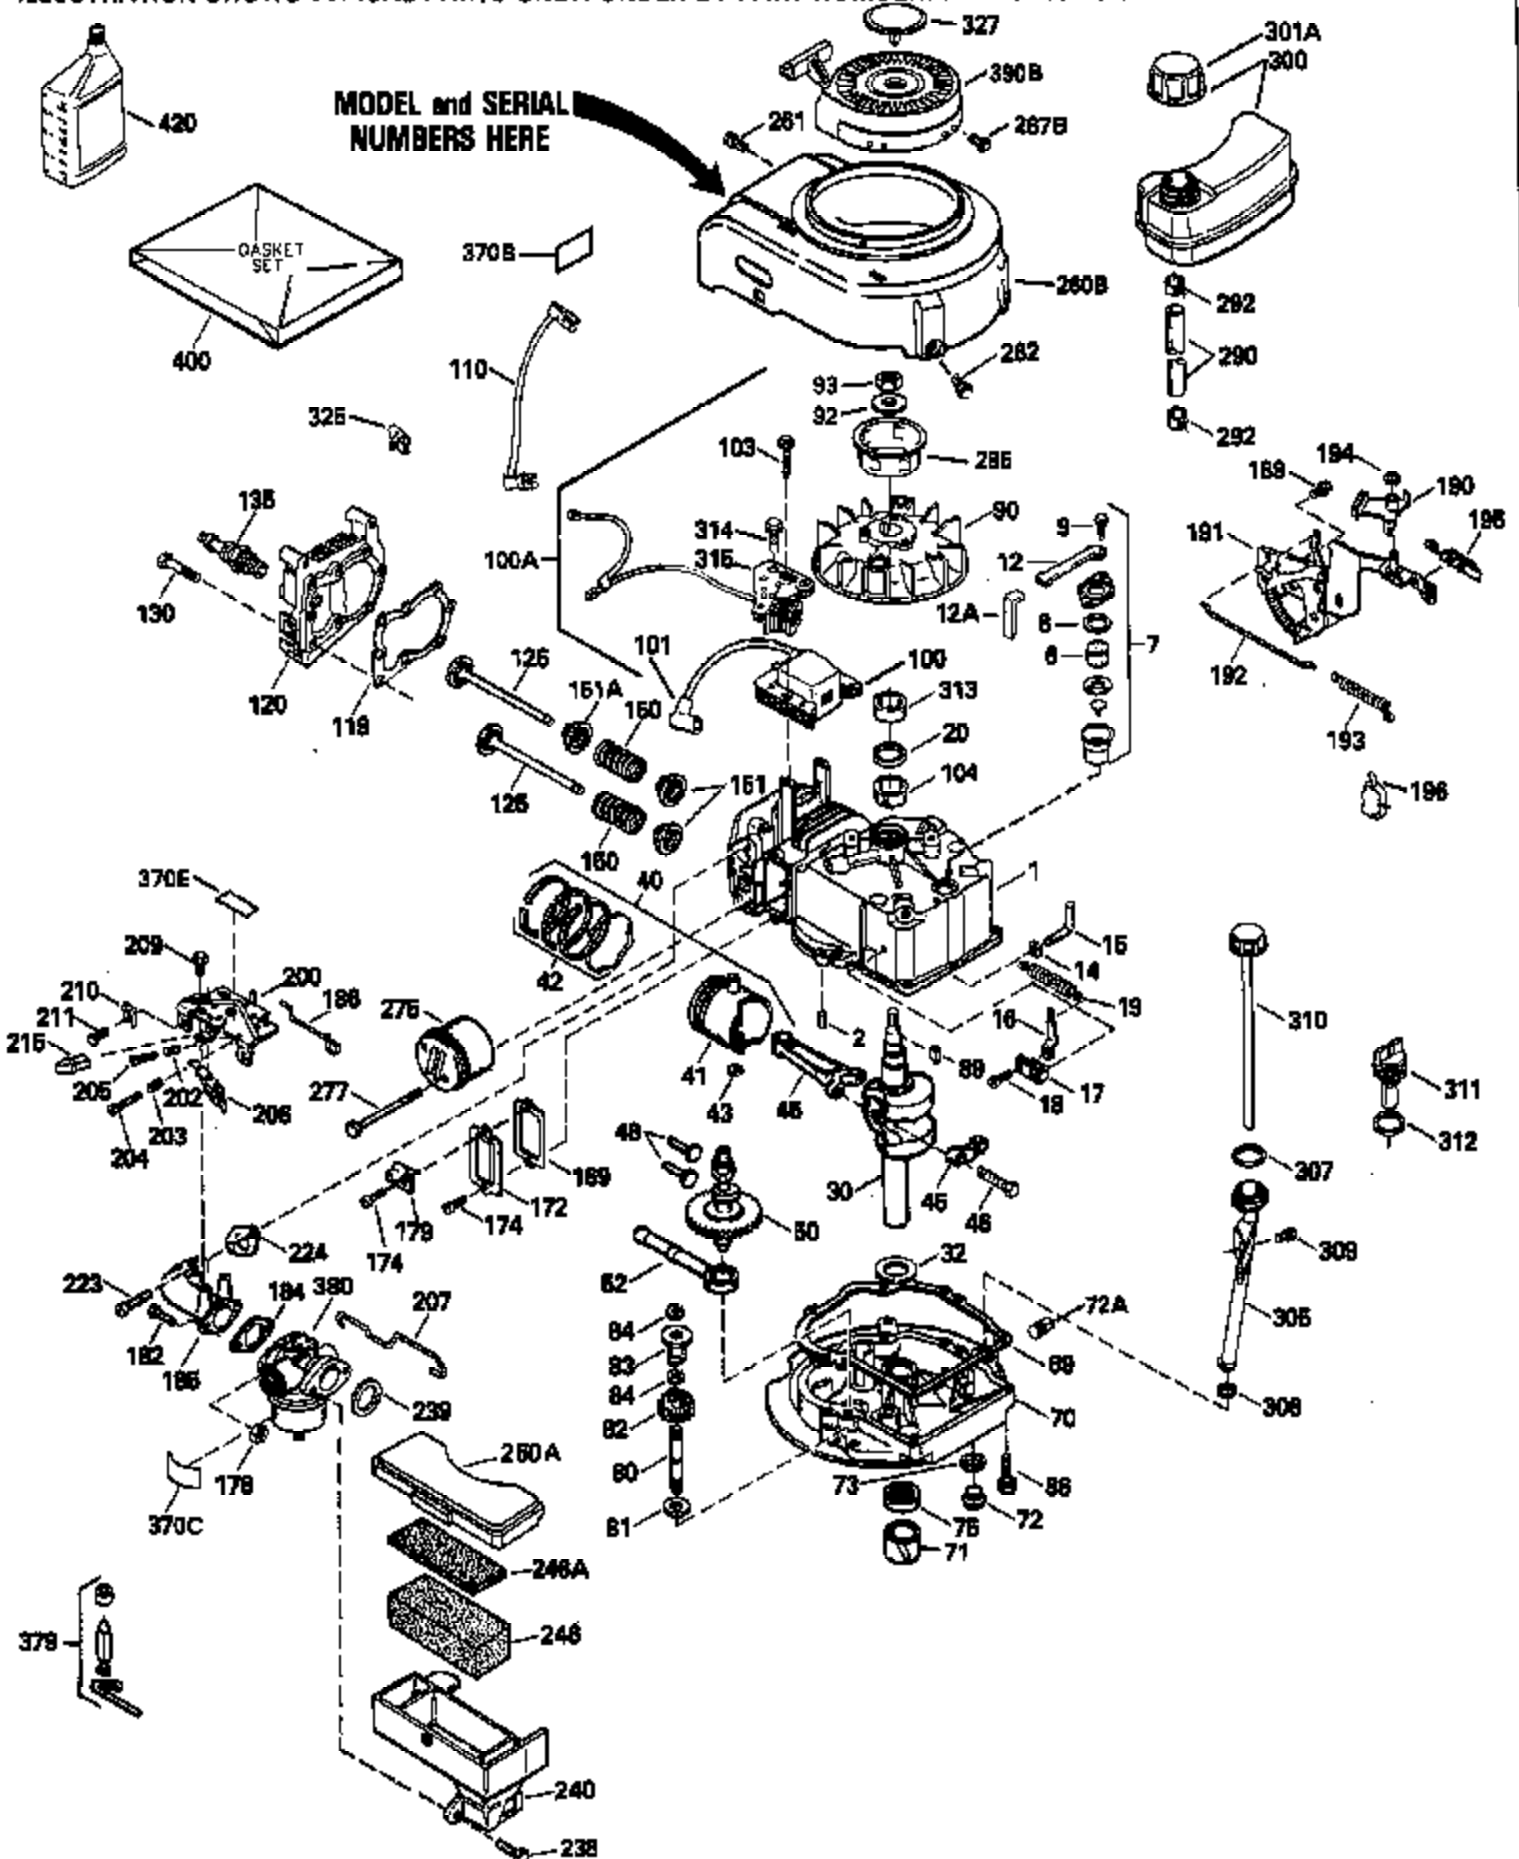

ILLUSTRATION SHOWS TYPICAL PARTS ONLY. ORDER BY PART NUMBER. PARTS NOT LISTED ARE SUPPLIED BY OEM.

Ref #	Part Number	Qty	Description
1	34975		Cylinder Ass'y. (Incl. 2, 8, 9 & 20) (2-1/2")
2	26727		Pin, Dowel
6	33734		Element, Breather
7	34214A		Breather Ass'y. (Incl. 6, 8, 9, 12 & 12A)
8	33735		* Gasket, Breather
9	30200		Screw, 10-24 x 9/16"
12	33886		Tube, Breather
14	28277		Washer
15	30589		Rod, Governor (Incl. 14)
16	31383A		Lever, Governor
17	31335		Clamp, Governor lever
18	650548		Screw, 8-32 x 5/16"
19	31361		Spring, Extension
20	32600		Seal, Oil
30	34473		Crankshaft Ass'y.
40	34514		Piston, Pin & Ring Set (Std.) (2-1/2" Bore)
40	34515		Piston, Pin & Ring Set (.010" OS)
40	34516		Piston, Pin & Ring Set (.020" OS)
41	32538B		Piston & Pin Ass'y. (Incl. 43)(Std.)(2-1/2")
41	32548B		Piston & Pin Ass'y. (Incl. 43) (.010" OS)
41	32549B		Piston & Pin Ass'y. (Incl. 43) (.020" OS)
42	28986		Ring Set (Std.) (2-1/2" Bore)
42	28987		Ring Set (.010" OS)
42	28988		Ring Set (.020" OS)
43	20381		Ring, Piston pin retaining
45	30963B		Rod Assy., Connecting (Incl. 46)
46	32610A		Bolt, Connecting rod
48	27241		Lifter, Valve
50	33553		Camshaft (MCR)
52	29914		Oil Pump Assy.
69	35261		* Gasket, Mounting flange
70	30571A		Flange Ass'y. (Incl. 72, 73, 75, 80 & 311)
72	30572		Plug, Oil drain (Incl. 73)
73	28833		* Drain Plug Gasket (Not req. W/plastic plug)
75	26208		Seal, Oil
80	30574		Shaft, Governor
81	30590A		Washer, Flat
82	30591		Gear Assy., Governor (Incl. 81)
83	30588A		Spool, Governor
84	29193		Ring, Retaining
86	650488		Screw, 1/4-20 x 1-1/4"
89	611004		Flywheel Key
90	611046A		Flywheel
92	650815		Washer, Belleville
93	650816		Nut, Flywheel
100	730207		Magneto-to-Solid State Conversion Kit (Includes solid state module, solid state flywheel key, and instructions.)(Use as required on external ignition engines only.)
100	34443A		Solid State Assy.
103	650814		Screw, Torx T-15, 10-24 x 1"
110	34961		Ground Wire
119	29953C		* Gasket, Cylinder head
120	34335		Head, Cylinder
125	29313C		Exhaust Valve (Std.) (Incl. 151)
125	29315C		Exhaust Valve (1/32" OS) (Incl. 151)
126	29314B		Intake Valve (Std.) (Incl. 151)
126	29315C		Intake Valve (1/32" OS) (Incl. 151)