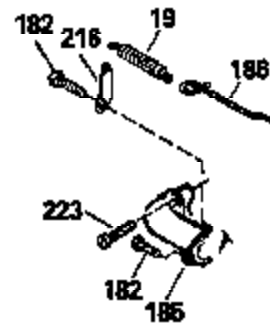

Ref #	Part Number	Qty	Description
19	31361		Spring, Extension
69	35261		* Gasket, Mounting flange
182	6201		Screw, 1/4-28 x 7/8"
185	31384A		Pipe, Intake (Incl. 224)
186	32653		Link, Governor spring
216	33086		Lever, Speed adjusting
223	650451		Screw, 1/4-20 x 1"
238	650806		Screw, 10-32 x 5/8"
246B	35435		Filter, Pre-Air (Use as required)