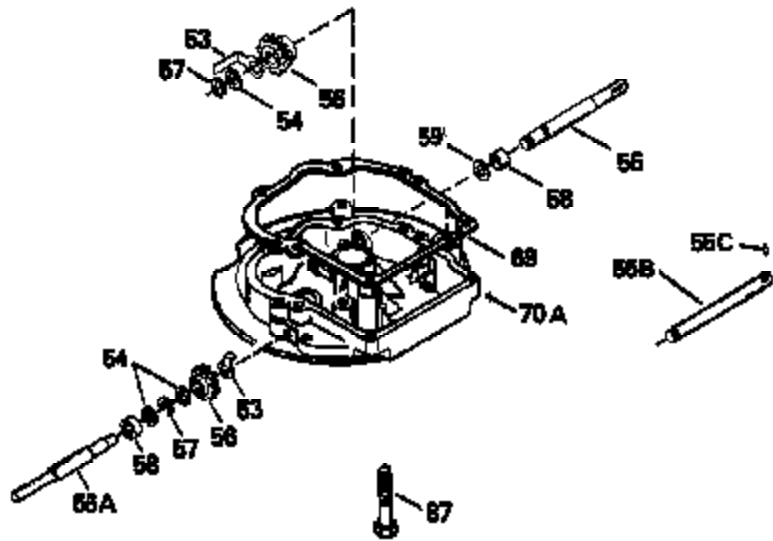

Ref #	Part Number	Qty	Description
19	31361		Spring, Extension
69	35261		* Gasket, Mounting flange
182	6201		Screw, 1/4-28 x 7/8"
185	31384A		Pipe, Intake (Incl. 224)
186	32653		Link, Governor spring
216	33086		Lever, Speed adjusting
223	650451		Screw, 1/4-20 x 1"
238	650806		Screw, 10-32 x 5/8"
246B	35435		Filter, Pre-Air (Use as required)