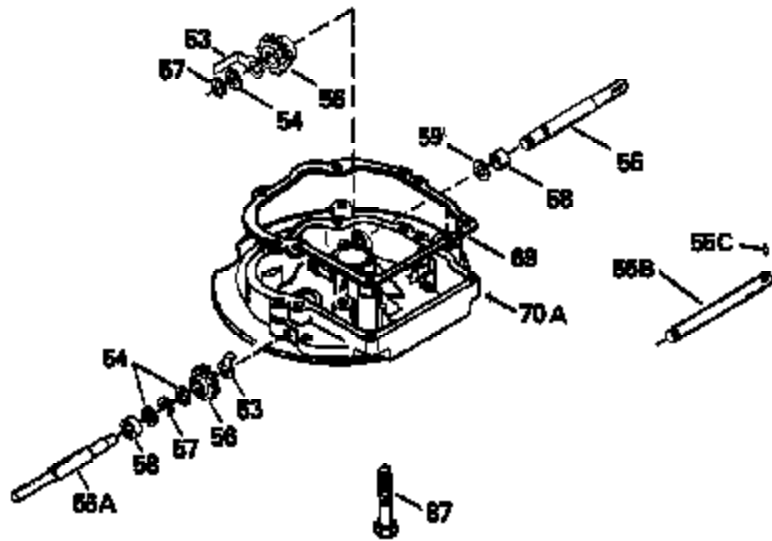

Ref #	Part Number	Qty	Description
19	31361		Spring, Extension
69	35261		* Gasket, Mounting flange
182	6201		Screw, 1/4-28 x 7/8"
185	31384A		Pipe, Intake (Incl. 224)
186	32653		Link, Governor spring
216	33086		Lever, Speed adjusting
223	650451		Screw, 1/4-20 x 1"
238	650806		Screw, 10-32 x 5/8"
246B	35435		Filter, Pre-Air (Use as required)