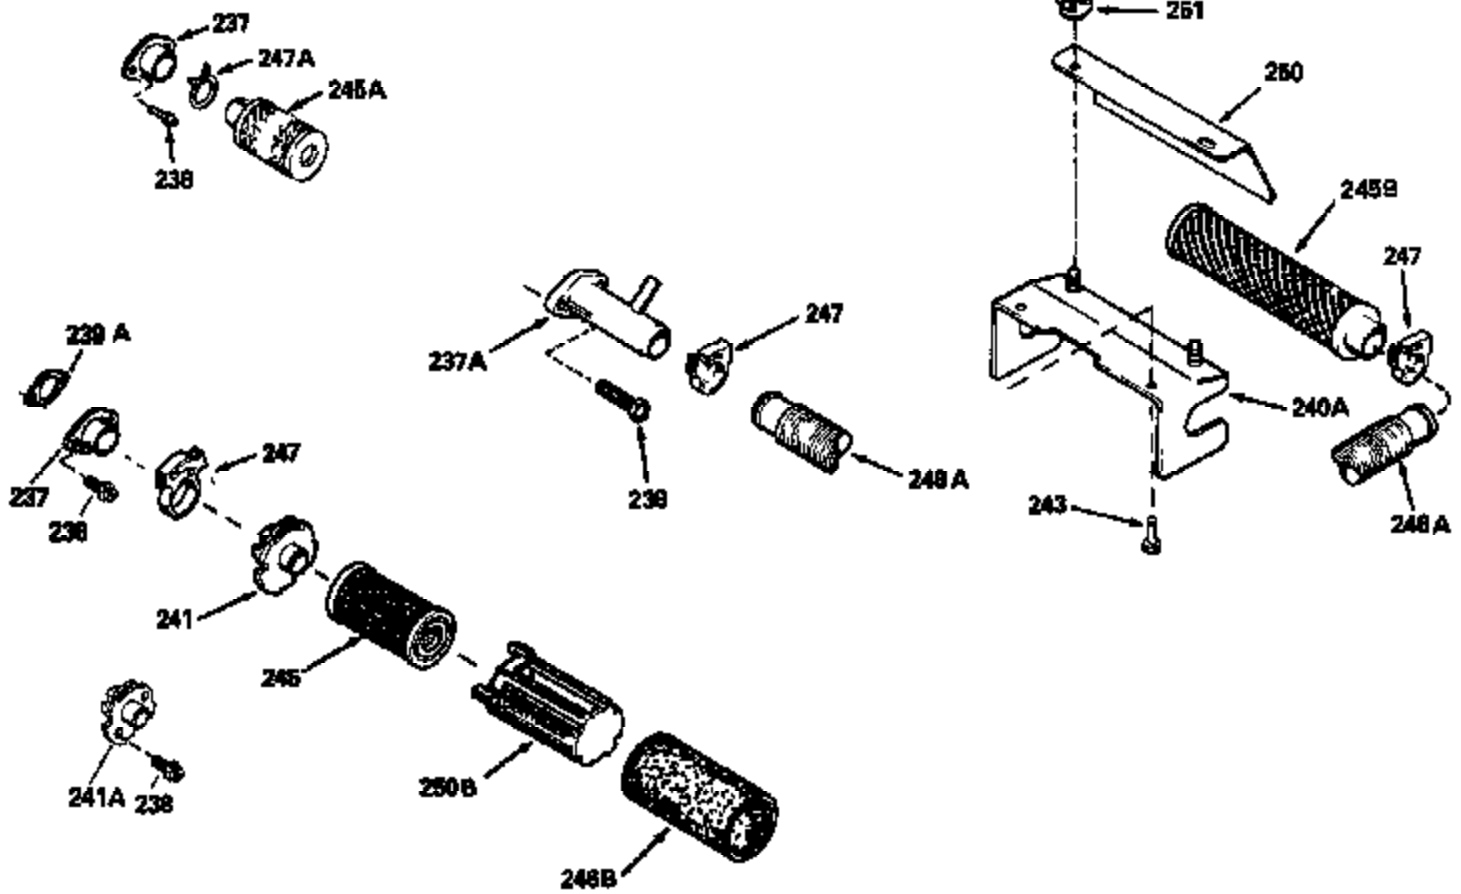

Ref #	Part Number	Qty	Description
19	31361		Spring, Extension
69	35261		* Gasket, Mounting flange
182	6201		Screw, 1/4-28 x 7/8"
185	31384A		Pipe, Intake (Incl. 224)
186	32653		Link, Governor spring
216	33086		Lever, Speed adjusting
223	650451		Screw, 1/4-20 x 1"
238	650806		Screw, 10-32 x 5/8"
246B	35435		Filter, Pre-Air (Use as required)