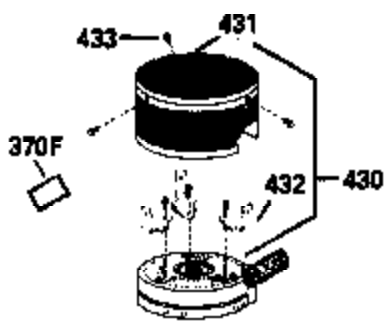

Ref #	Part Number	Qty	Description
189	650839		Screw, 1/4-20 x 3/8"
190	35831		Lever, Brake
191	35015B		Bracket Assy., S.E. Brake (Incl. 195)
194	32309		Ring, Retaining
195	610973		Terminal Assy.
274	26754A		* Gasket, Exhaust (Use as required)
277	650795		Screw, 1/4-20 x 2-1/4"
277A	30063		Screw, 1/4-20 x 1/2" (Use as required)
370F	34387		Decal, Instruction (Optional)
415	730162		Muffler Adap.Kit(Incl.274,277A)(Use a s req.)
430	730574		Debris Screen Kit (Incl. 370F,431-433)(Opt.)
431	35596		Screen, Debris (Optional)
432	35597		Bracket, Debris screen (Optional)
433	650910		Screw, 8-32 x 1/4" (Optional)