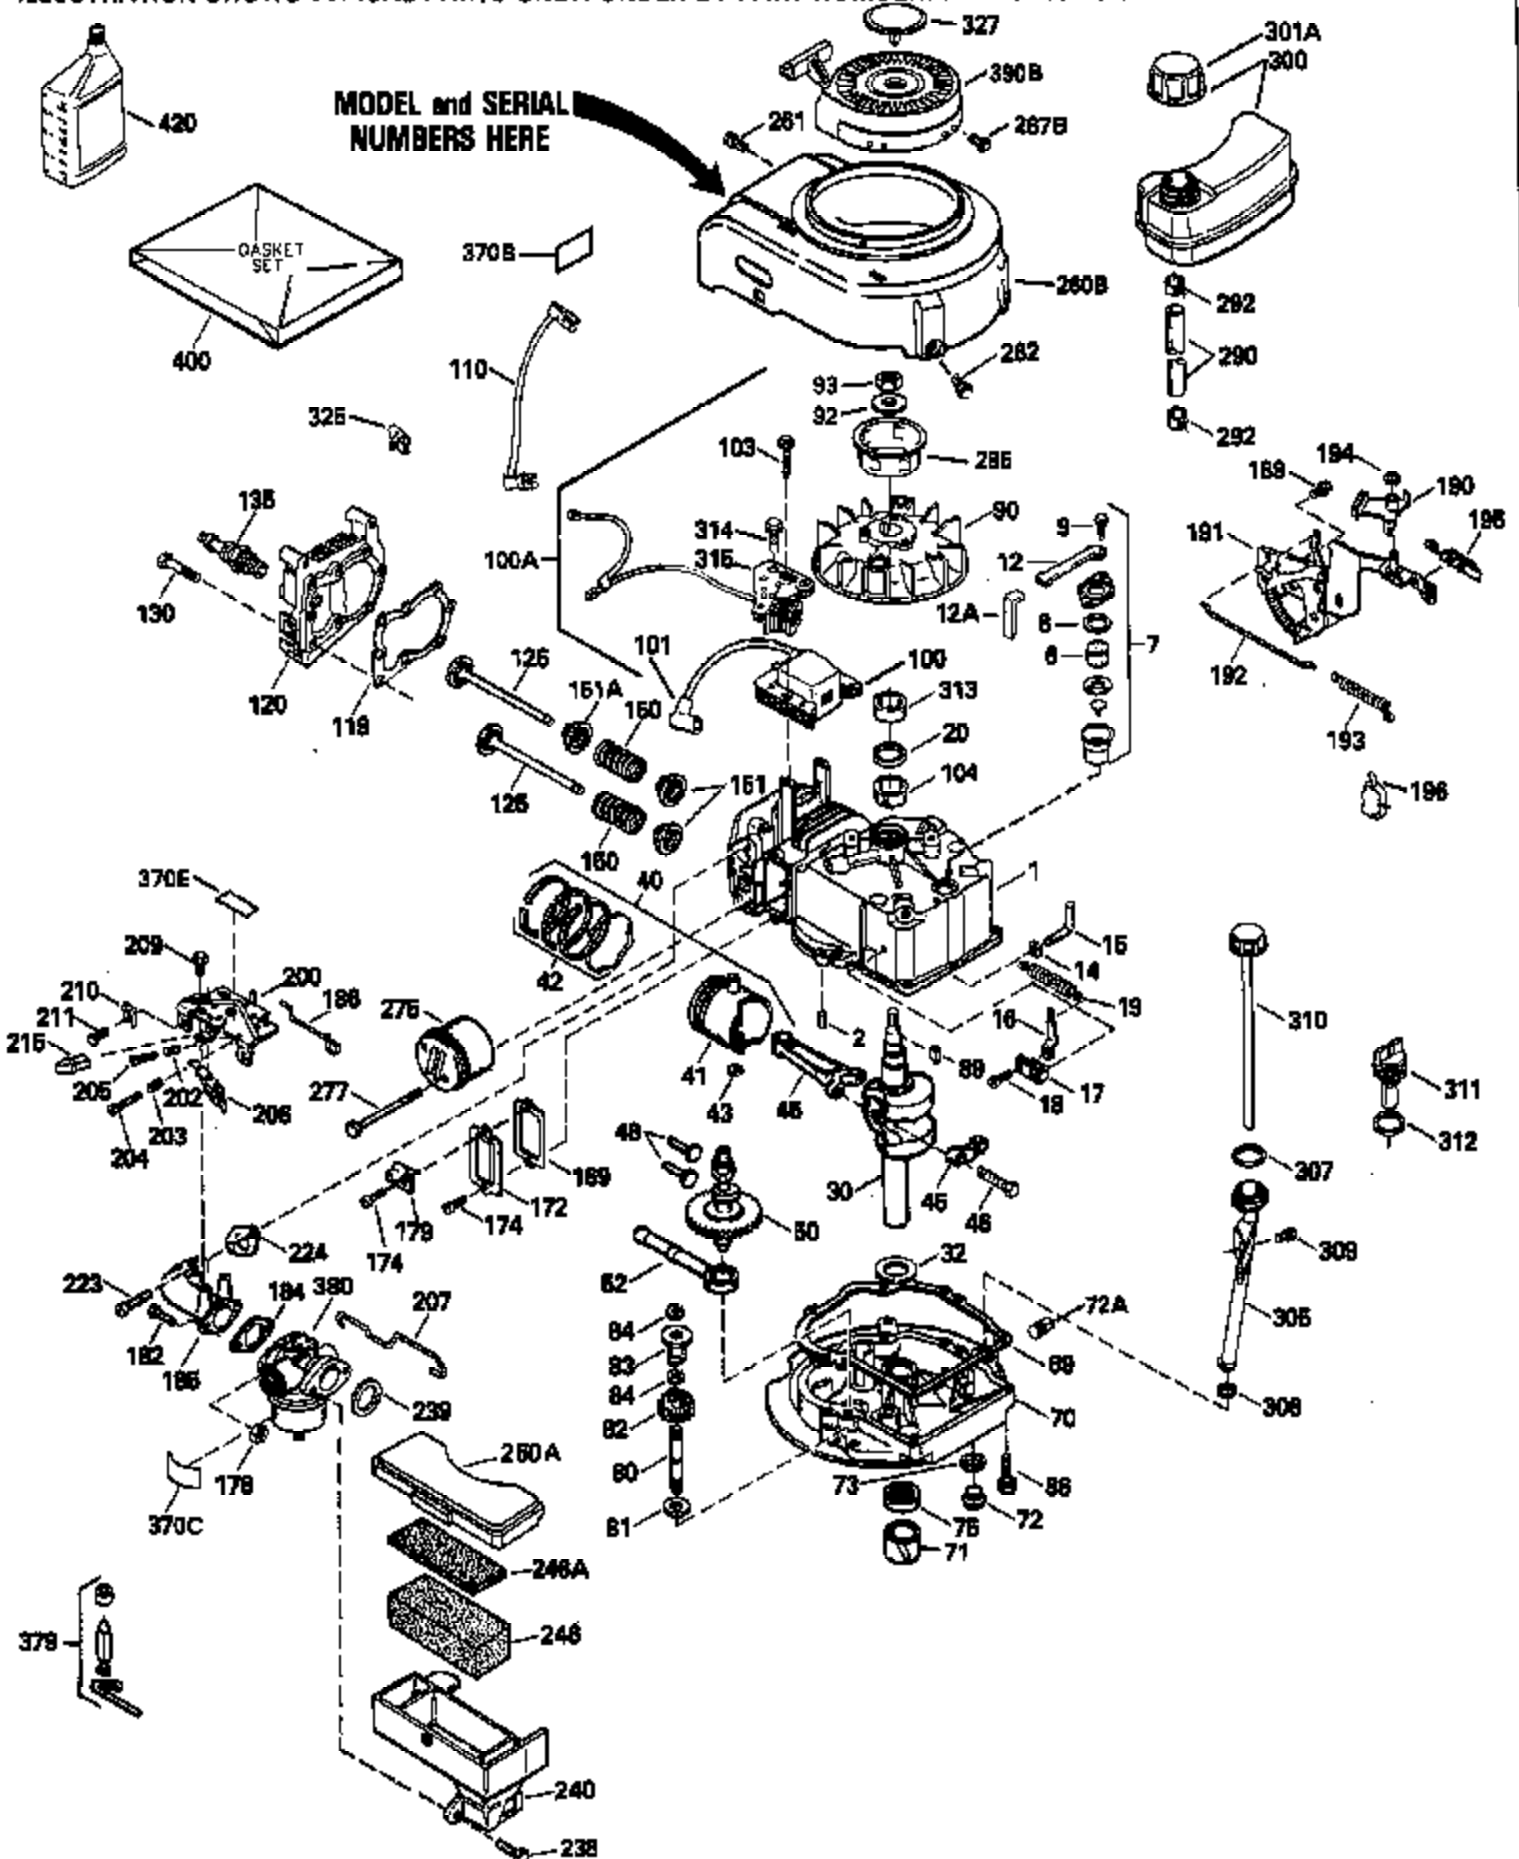

ILLUSTRATION SHOWS TYPICAL PARTS ONLY. ORDER BY PART NUMBER. PARTS NOT LISTED ARE SUPPLIED BY OEM.

Ref #	Part Number	Qty	Description
1	34975		Cylinder Ass'y. (Incl. 2, 8, 9 & 20) (2-1/2")
2	26727		Pin, Dowel
6	33734		Element, Breather
7	34214A		Breather Ass'y. (Incl. 6, 8, 9, 12 & 12A)
8	33735		* Gasket, Breather
9	30200		Screw, 10-24 x 9/16"
12	33886		Tube, Breather
14	28277		Washer
15	30589		Rod, Governor (Incl. 14)
16	31383A		Lever, Governor
17	31335		Clamp, Governor lever
18	650548		Screw, 8-32 x 5/16"
19	31361		Spring, Extension
20	32600		Seal, Oil
30	34460A		Crankshaft Ass'y.
40	34514		Piston, Pin & Ring Set (Std.) (2-1/2" Bore)
40	34515		Piston, Pin & Ring Set (.010" OS)
40	34516		Piston, Pin & Ring Set (.020" OS)
41	32538B		Piston & Pin Ass'y. (Incl. 43)(Std.)(2-1/2")
41	32548B		Piston & Pin Ass'y. (Incl. 43) (.010" OS)
41	32549B		Piston & Pin Ass'y. (Incl. 43) (.020" OS)
42	28986		Ring Set (Std.) (2-1/2" Bore)
42	28987		Ring Set (.010" OS)
42	28988		Ring Set (.020" OS)
43	20381		Ring, Piston pin retaining
45	30963B		Rod Assy., Connecting (Incl. 46)
46	32610A		Bolt, Connecting rod
48	27241		Lifter, Valve
50	33553		Camshaft (MCR)
52	29914		Oil Pump Assy.
69	35261		* Gasket, Mounting flange
70	30571A		Flange Ass'y. (Incl. 72, 73, 75, 80 & 311)
72	30572		Plug, Oil drain (Incl. 73)
73	28833		* Drain Plug Gasket (Not req. W/plastic plug)
75	26208		Seal, Oil
80	30574		Shaft, Governor
81	30590A		Washer, Flat
82	30591		Gear Assy., Governor (Incl. 81)
83	30588A		Spool, Governor
84	29193		Ring, Retaining
86	650488		Screw, 1/4-20 x 1-1/4"
89	611004		Flywheel Key
90	611112		Flywheel
92	650815		Washer, Belleville
93	650816		Nut, Flywheel
100	730207		Magneto-to-Solid State Conversion Kit (Includes solid state module, solid state flywheel key, and instructions.)(Use as required on external ignition engines only.)
100	34443A		Solid State Assy.
101	610118		Cover, Spark plug
103	650814		Screw, Torx T-15, 10-24 x 1"
110	34961		Ground Wire
119	29953C		* Gasket, Cylinder head
120	34335		Head, Cylinder
125	29313C		Exhaust Valve (Std.) (Incl. 151)
125	29315C		Exhaust Valve (1/32" OS) (Incl. 151)
126	29314B		Intake Valve (Std.) (Incl. 151)