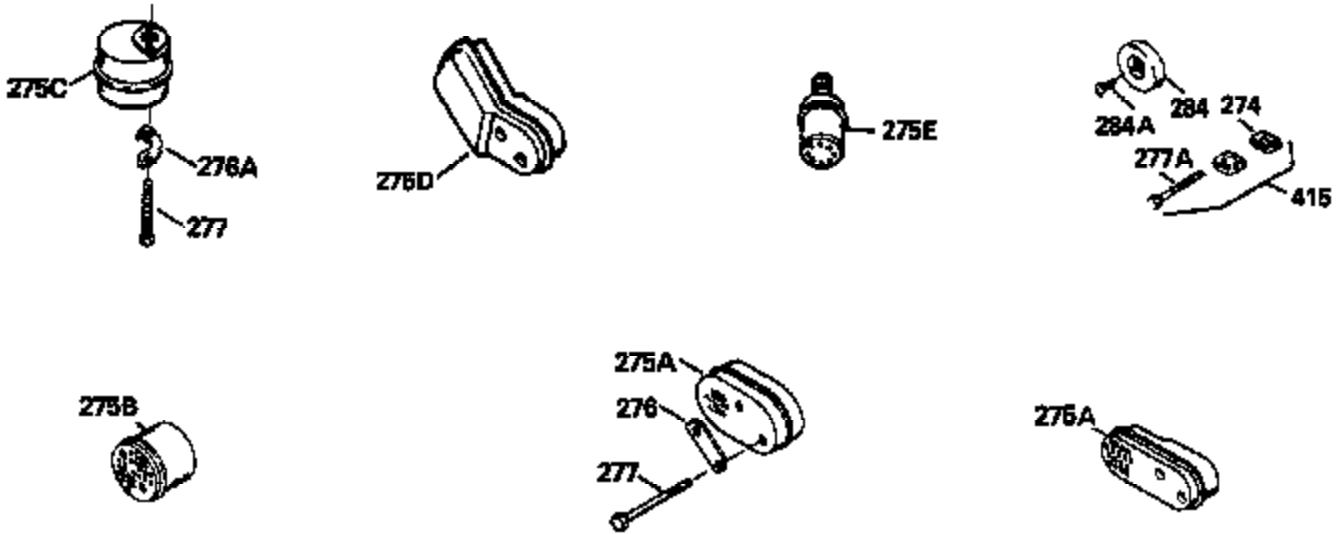

Ref #	Part Number	Qty	Description
189	650839		Screw, 1/4-20 x 3/8"
189A	650837		Screw, 10-32 x 1/4"
190	35831		Lever, Brake
191	35015B		Bracket Assy., S.E. Brake (Incl. 195)
194	32309		Ring, Retaining
195	610973		Terminal Assy.
274	26754A		* Gasket, Exhaust (Use as required)
277	650795		Screw, 1/4-20 x 2-1/4"
277A	30063		Screw, 1/4-20 x 1/2" (Use as required)
370F	34387		Decal, Instruction (Optional)
415	730162		Muffler Adap.Kit(Incl.274,277A)(Use a s req.)
430	730574		Debris Screen Kit (Incl. 370F,431-433)(Opt.)
431	35596		Screen, Debris (Optional)
432	35597		Bracket, Debris screen (Optional)
433	650910		Screw, 8-32 x 1/4" (Optional)