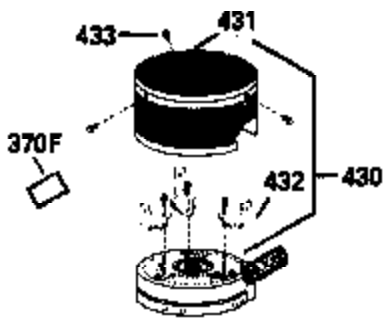

Ref #	Part Number	Qty	Description
189	650839		Screw, 1/4-20 x 3/8"
189A	650837		Screw, 10-32 x 1/4"
190	35831		Lever, Brake
191	35015B		Bracket Assy., S.E. Brake (Incl. 195)
194	32309		Ring, Retaining
195	610973		Terminal Assy.
274	26754A		* Gasket, Exhaust (Use as required)
277	650795		Screw, 1/4-20 x 2-1/4"
277A	30063		Screw, 1/4-20 x 1/2" (Use as required)
370F	34387		Decal, Instruction (Optional)
415	730162		Muffler Adap.Kit(Incl.274,277A)(Use a s req.)
430	730574		Debris Screen Kit (Incl. 370F,431-433)(Opt.)
431	35596		Screen, Debris (Optional)
432	35597		Bracket, Debris screen (Optional)
433	650910		Screw, 8-32 x 1/4" (Optional)