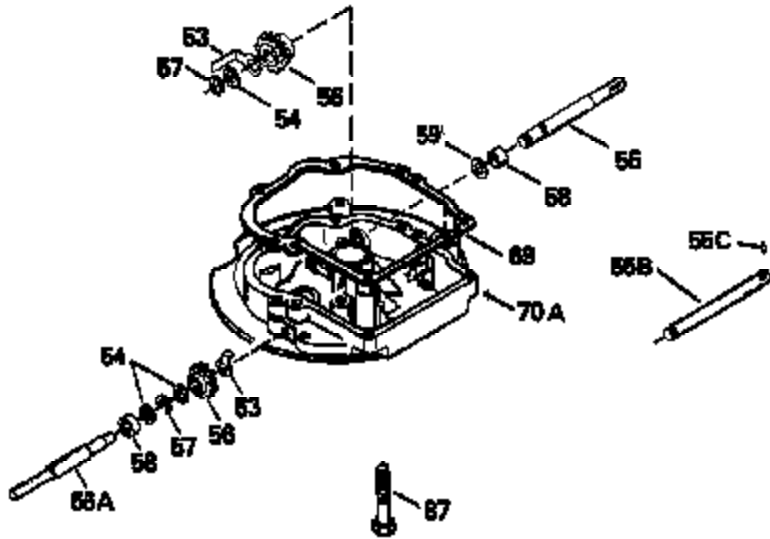

Ref #	Part Number	Qty	Description
313	34080		Spacer, Flywheel key
327	35932		Plug, Starter
379	631021		Inlet Needle, Seat & Clip Assy.
380	632387		Carburetor (Incl. 184) (Refer to Division 5, Section A, page A2-12 or Fiche 8, Grid F-7for breakdown)
390B	590621		Rewind Starter (Refer to Division 5, Section C, page 34 or Fiche 8, Grid G-9 for breakdown)
400	33238C		* Gasket Set (Incl. items marked *)
420	730225		SAE 30, 4-Cycle Engine Oil (Quart)

ILLUSTRATION SHOWS TYPICAL PARTS ONLY. ORDER BY PART NUMBER. PARTS NOT LISTED ARE SUPPLIED BY OEM.

Ref #	Part Number	Qty	Description
118	730194		Rope Guide Kit (Use as required with 34476 fuel tank)
246C	35705		Filter, Pre-Air (Optional)
260B	35478		Housing, Blower
262	650831		Screw, 1/4-20 x 15/32"
287A	650735		Screw, 10-24 x 3/8" (Use as required)
287A			Pop Rivet, (3/16" Dia.)(Purchase locally)
287B	650884		Screw, 8-32 x 1/2"
301	33032		Fuel Cap
327	35932		Plug, Starter
354	35025		Staple (Not used on all models)
357	34985		Rope Stop & Staple Ass'y. (Incl. 354)
370	35391		Decal, Instruction
390B	590621		Rewind Starter (Refer to Division 5, Section C, page 34 or Fiche 8, Grid G-9 for breakdown)

Ref #	Part Number	Qty	Description
19	31361		Spring, Extension
69	35261		* Gasket, Mounting flange
182	6201		Screw, 1/4-28 x 7/8"
185	31384A		Pipe, Intake (Incl. 224)
186	34337		Link, Governor spring
209	30200		Screw, 10-24 x 9/16"
223	650451		Screw, 1/4-20 x 1"
241	35067		Collar, Air cleaner (Black)
245	35066		Filter, Air cleaner
246B	35435		Filter, Pre-Air (Use as required)
247A	35068		Clamp, Air cleaner
250B	35065		Air Cleaner Cover Ass'y.
255	35176		Cover, Speed control
256	650807		Screw, 10-32 x 7/16"