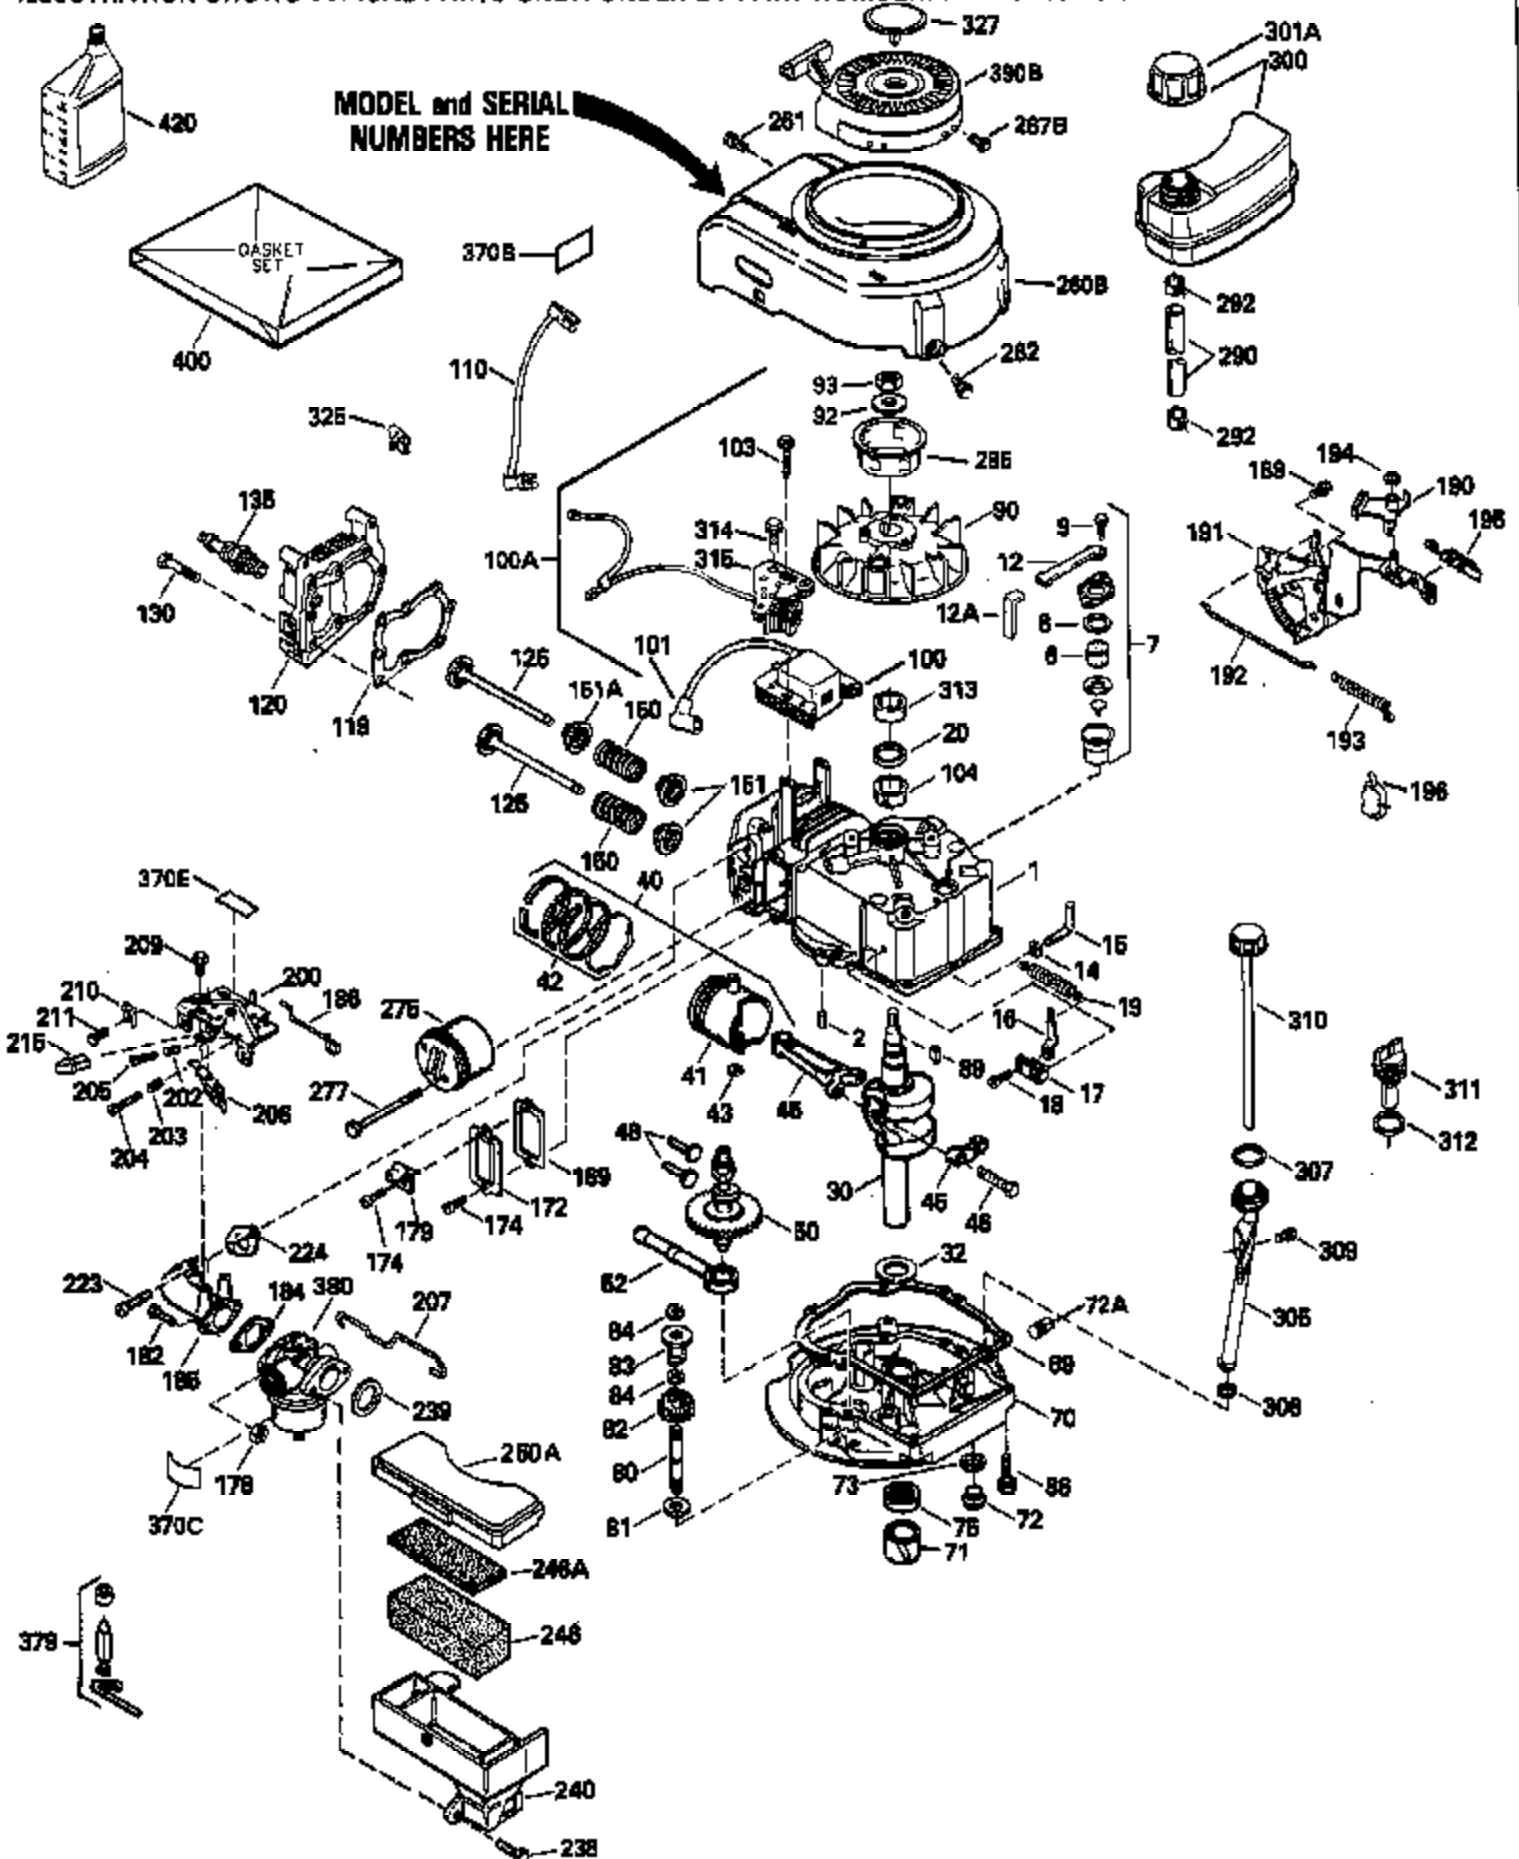

ILLUSTRATION SHOWS TYPICAL PARTS ONLY. ORDER BY PART NUMBER. PARTS NOT LISTED ARE SUPPLIED BY OEM.

Ref #	Part Number	Qty	Description
1	34975		Cylinder Ass'y. (Incl. 2, 8, 9 & 20) (2-1/2")
2	26727		Pin, Dowel
6	33734		Element, Breather
7	34214A		Breather Ass'y. (Incl. 6, 8, 9, 12 & 12A)
8	33735		* Gasket, Breather
9	30200		Screw, 10-24 x 9/16"
12	33886		Tube, Breather
12A	34695		Elbow, Breather tube
14	28277		Washer
15	30589		Rod, Governor (Incl. 14)
16	31383A		Lever, Governor
17	31335		Clamp, Governor lever
18	650548		Screw, 8-32 x 5/16"
19	31361		Spring, Extension
20	32600		Seal, Oil
30	35166		Crankshaft Ass'y.
32	32323		Washer, Thrust NOTE: This thrust washer maynot be required if a new crankshafthas been installed. Check the proper Mechanic's Handbook for acceptable end play. Use this .010" thrust washer if excess end play is measured.
40	34514		Piston, Pin & Ring Set (Std.) (2-1/2" Bore)
40	34515		Piston, Pin & Ring Set (.010" OS)
40	34516		Piston, Pin & Ring Set (.020" OS)
41	32538B		Piston & Pin Ass'y. (Incl. 43)(Std.)(2-1/2")
41	32548B		Piston & Pin Ass'y. (Incl. 43) (.010" OS)
41	32549B		Piston & Pin Ass'y. (Incl. 43) (.020" OS)
42	28986		Ring Set (Std.) (2-1/2" Bore)
42	28987		Ring Set (.010" OS)
42	28988		Ring Set (.020" OS)
43	20381		Ring, Piston pin retaining
45	30963B		Rod Assy., Connecting (Incl. 46)
46	32610A		Bolt, Connecting rod
48	27241		Lifter, Valve
50	33553		Camshaft (MCR)
52	29914		Oil Pump Assy.
69	35261		* Gasket, Mounting flange
70	34311C		Flange Ass'y. (Incl. 72, 72A, 73, 75 & 80)
72	30572		Plug, Oil drain (Incl. 73)
73	28833		* Drain Plug Gasket (Not req. W/plastic plug)
75	27897		Seal, Oil
80	30574		Shaft, Governor
81	30590A		Washer, Flat
82	30591		Gear Assy., Governor (Incl. 81)
83	30588A		Spool, Governor
84	29193		Ring, Retaining
86	650488		Screw, 1/4-20 x 1-1/4"
89	611004		Flywheel Key
90	611046A		Flywheel
92	650815		Washer, Belleville
93	650816		Nut, Flywheel
100	730207		Magneto-to-Solid State Conversion Kit (Includes solid state module, solid state flywheel key, and instructions.)(Use as required on external ignition engines only.)
100	34443A		Solid State Assy.
101	610118		Cover, Spark plug
103	650814		Screw, Torx T-15, 10-24 x 1"
110	34961		Ground Wire