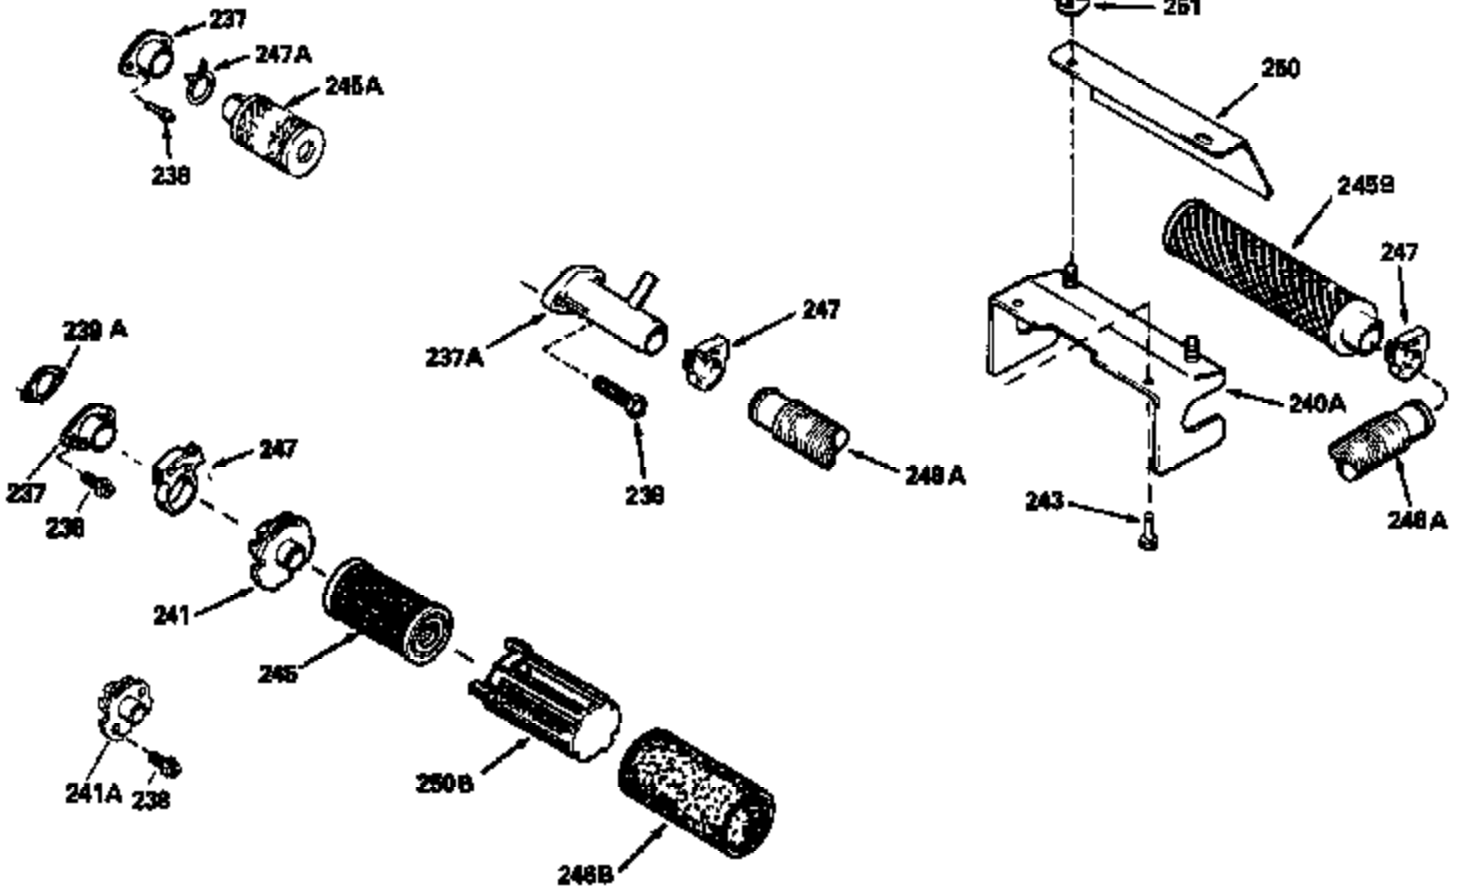

Ref #	Part Number	Qty	Description
313	34080		Spacer, Flywheel key
327	35932		Plug, Starter
379	631021		Inlet Needle, Seat & Clip Assy.
380	632387		Carburetor (Incl. 184) (Refer to Division 5, Section A, page A2-12 or Fiche 8, Grid F-7for breakdown)
390B	590621		Rewind Starter (Refer to Division 5, Section C, page 34 or Fiche 8, Grid G-9 for breakdown)
400	33238C		* Gasket Set (Incl. items marked *)
420	730225		SAE 30, 4-Cycle Engine Oil (Quart)

ILLUSTRATION SHOWS TYPICAL PARTS ONLY. ORDER BY PART NUMBER. PARTS NOT LISTED ARE SUPPLIED BY OEM.

Ref #	Part Number	Qty	Description
118	730194		Rope Guide Kit (Use as required with 34476 fuel tank)
246C	35705		Filter, Pre-Air (Optional)
260B	35478		Housing, Blower
262	650831		Screw, 1/4-20 x 15/32"
287A	650735		Screw, 10-24 x 3/8" (Use as required)
287A			Pop Rivet, (3/16" Dia.)(Purchase locally)
287B	650884		Screw, 8-32 x 1/2"
301	33032		Fuel Cap
327	35932		Plug, Starter
354	35025		Staple (Not used on all models)
357	34985		Rope Stop & Staple Ass'y. (Incl. 354)
370	35391		Decal, Instruction
390B	590621		Rewind Starter (Refer to Division 5, Section C, page 34 or Fiche 8, Grid G-9 for breakdown)

Ref #	Part Number	Qty	Description
19	31361		Spring, Extension
69	35261		* Gasket, Mounting flange
182	6201		Screw, 1/4-28 x 7/8"
185	31384A		Pipe, Intake (Incl. 224)
186	34337		Link, Governor spring
209	30200		Screw, 10-24 x 9/16"
223	650451		Screw, 1/4-20 x 1"
241	35067		Collar, Air cleaner (Black)
245	35066		Filter, Air cleaner
246B	35435		Filter, Pre-Air (Use as required)
247A	35068		Clamp, Air cleaner
250B	35065		Air Cleaner Cover Ass'y.
255	35176		Cover, Speed control
256	650807		Screw, 10-32 x 7/16"