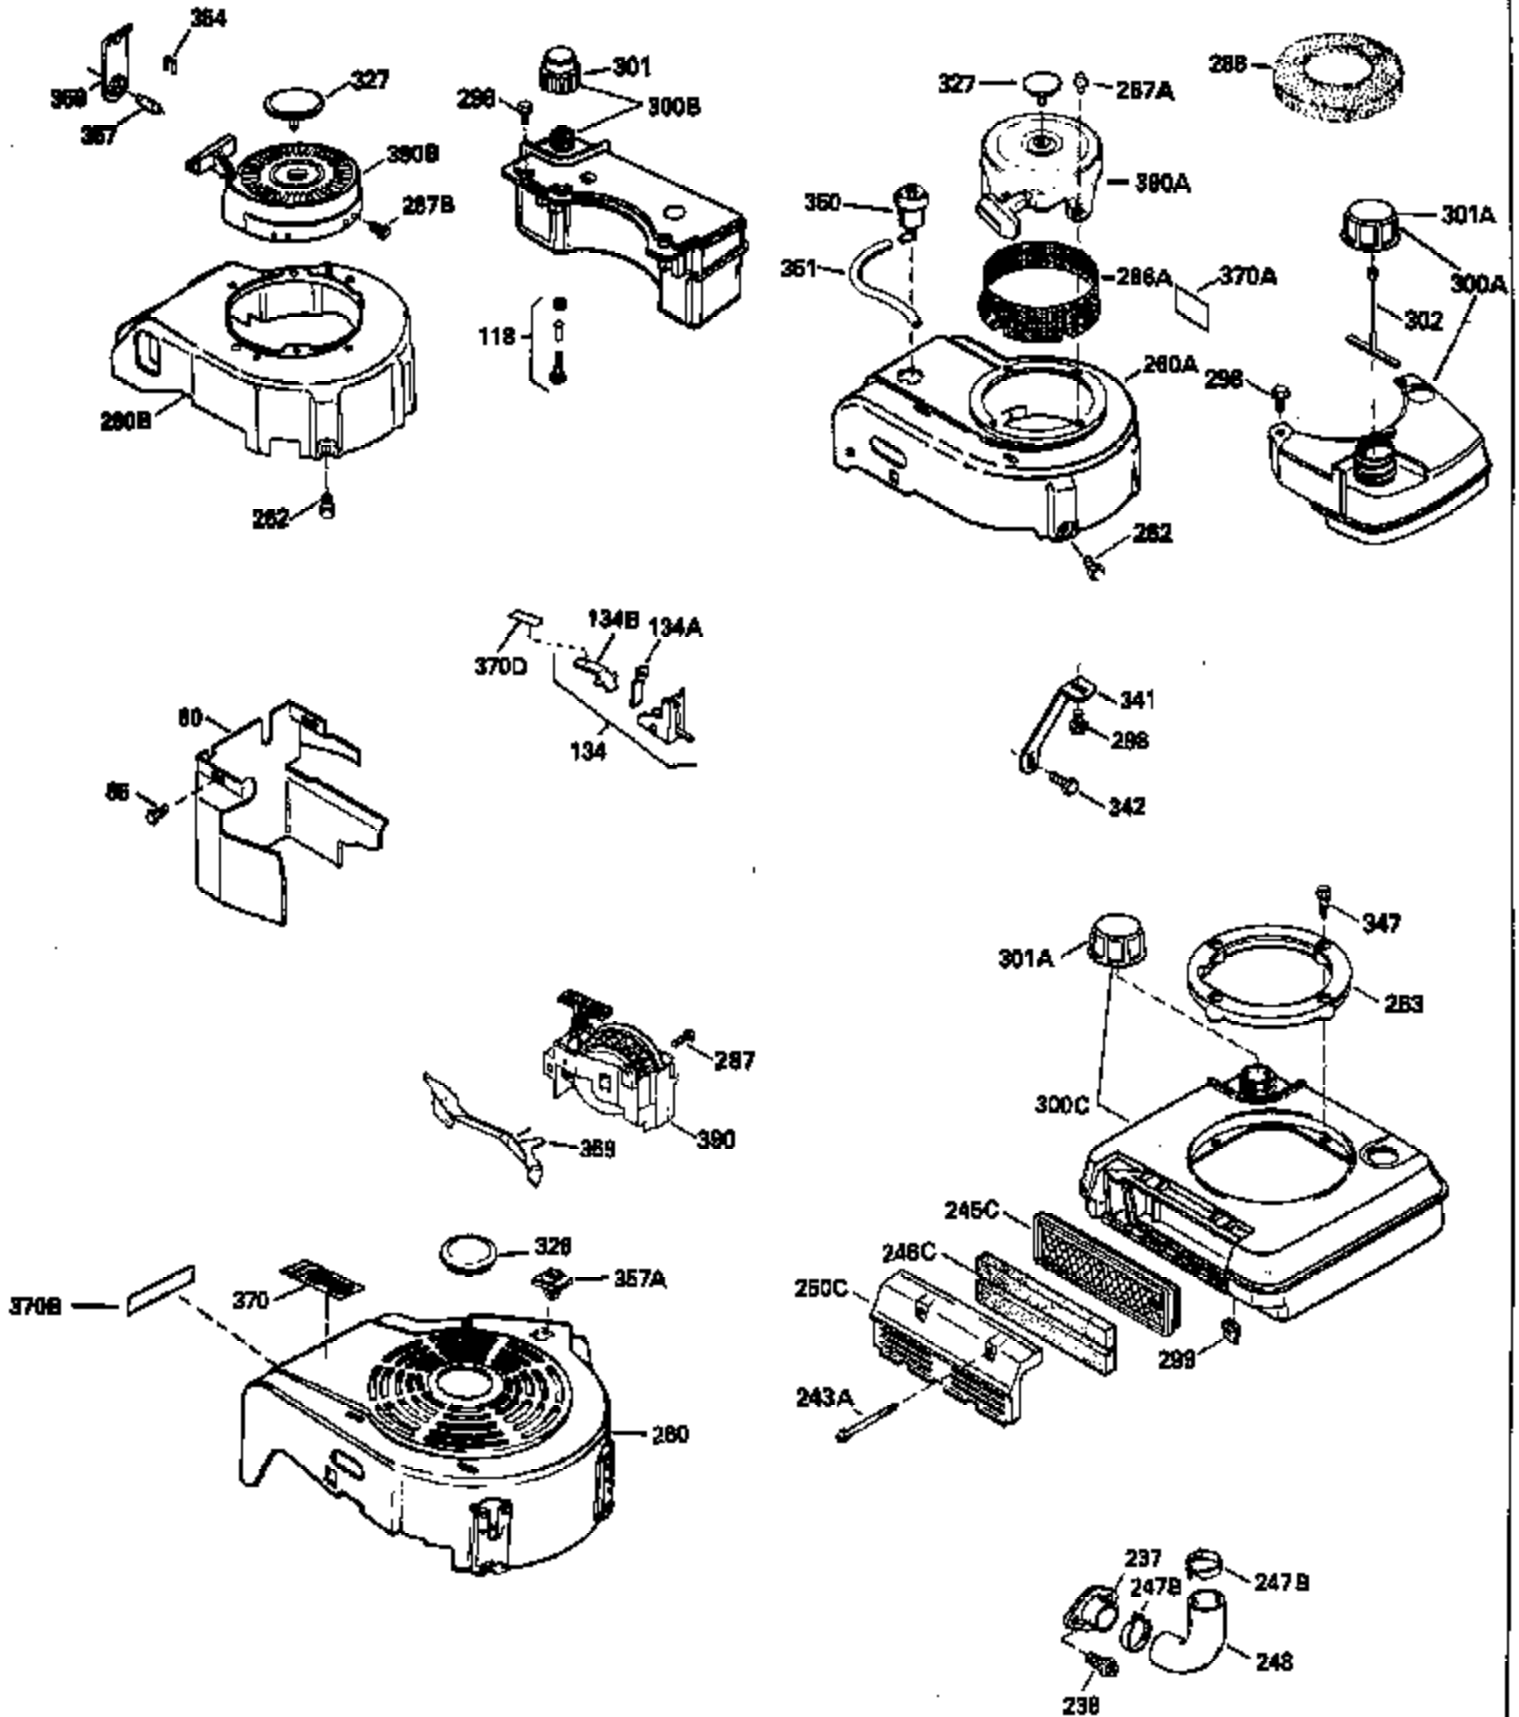

ILLUSTRATION SHOWS TYPICAL PARTS ONLY. ORDER BY PART NUMBER. PARTS NOT LISTED ARE SUPPLIED BY OEM.

Ref #	Part Number	Qty	Description
118	730194		Rope Guide Kit (Use as required with 34476 fuel tank)
246C	35705		Filter, Pre-Air (Optional)
260B	35478		Housing, Blower
262	650831		Screw, 1/4-20 x 15/32"
287A	650735		Screw, 10-24 x 3/8" (Use as required)
287A			Pop Rivet, (3/16" Dia.)(Purchase locally)
287B	650884		Screw, 8-32 x 1/2"
301	33032		Fuel Cap
327	35932		Plug, Starter
354	35025		Staple (Not used on all models)
357	34985		Rope Stop & Staple Ass'y. (Incl. 354)
370	35391		Decal, Instruction
390B	590621		Rewind Starter (Refer to Division 5, Section C, page 34 or Fiche 8, Grid G-9 for breakdown)