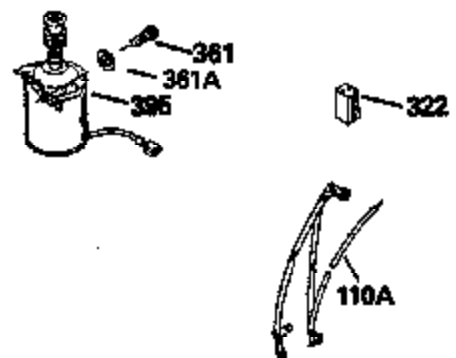

Ref #	Part Number	Qty	Description
189	650839		Screw, 1/4-20 x 3/8"
190	35831		Lever, Brake
191	35015B		Bracket Assy., S.E. Brake (Incl. 195)
194	32309		Ring, Retaining
195	610973		Terminal Assy.
274	26754A		* Gasket, Exhaust (Use as required)
277	650795		Screw, 1/4-20 x 2-1/4"
277A	30063		Screw, 1/4-20 x 1/2" (Use as required)
370F	34387		Decal, Instruction (Optional)
415	730162		Muffler Adap.Kit(Incl.274,277A)(Use a s req.)
430	730574		Debris Screen Kit (Incl. 370F,431-433)(Opt.)
431	35596		Screen, Debris (Optional)
432	35597		Bracket, Debris screen (Optional)
433	650910		Screw, 8-32 x 1/4" (Optional)