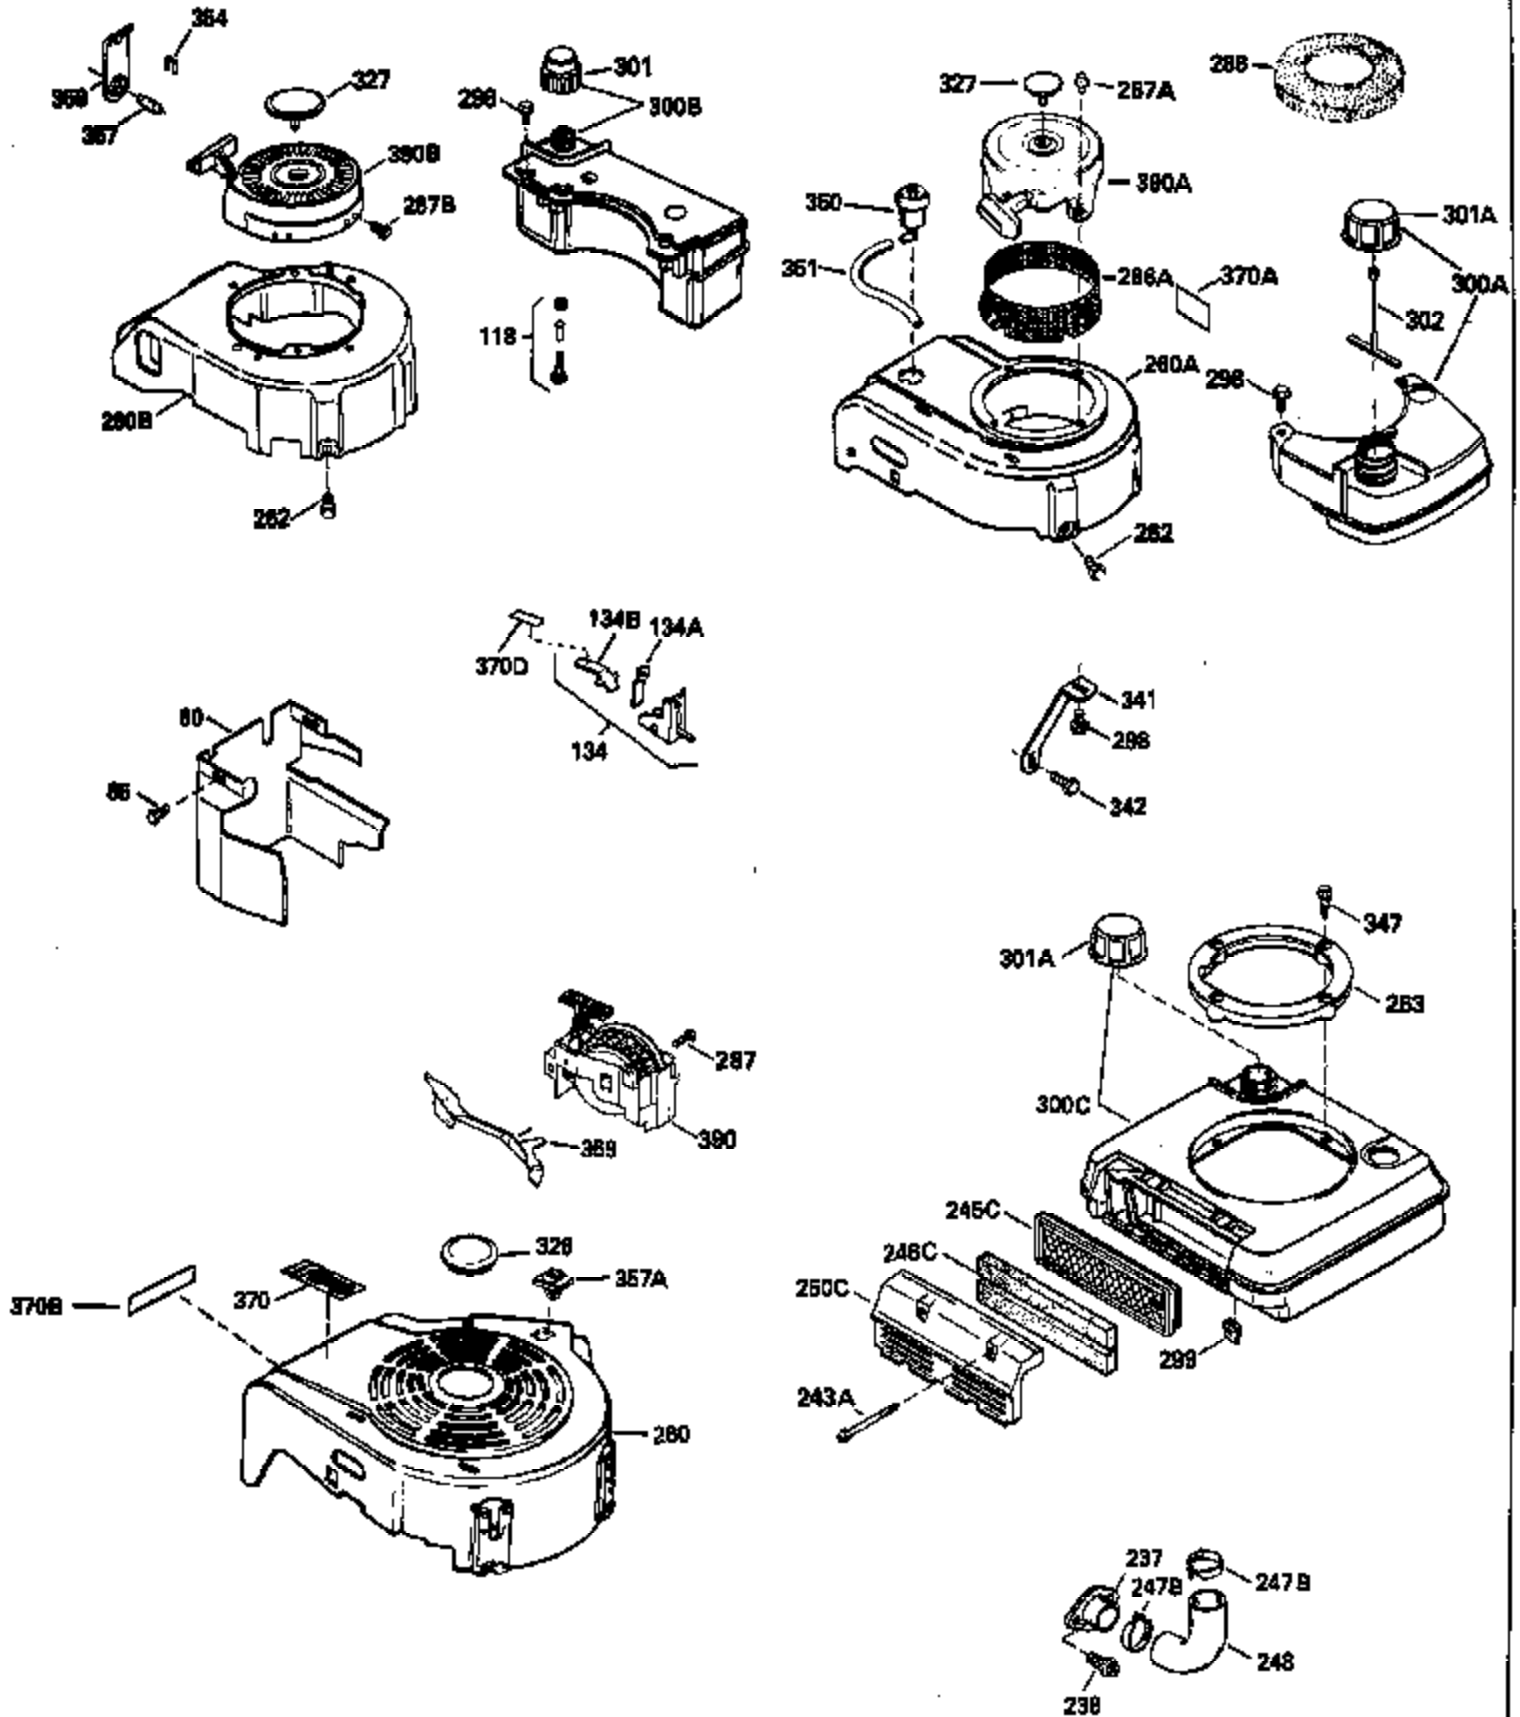

ILLUSTRATION SHOWS TYPICAL PARTS ONLY. ORDER BY PART NUMBER. PARTS NOT LISTED ARE SUPPLIED BY OEM.

Ref #	Part Number	Qty	Description
118	730194		Rope Guide Kit (Use as required with 34476 fuel tank)
238	650806		Screw, 10-32 x 5/8"
246C	35705		Filter, Pre-Air (Optional)
260A	34859		Housing, Blower
262	650831		Screw, 1/4-20 x 15/32"
287A	650735		Screw, 10-24 x 3/8" (Use as required)
287A			Pop Rivet, (3/16" Dia.)(Purchase locally)
301	33032		Fuel Cap
370A	34346		Decal, Instruction
390A	590420A		Rewind Starter (Refer to Division 5, Section C, page 25 or Fiche 8, Grid G-7 for breakdown)