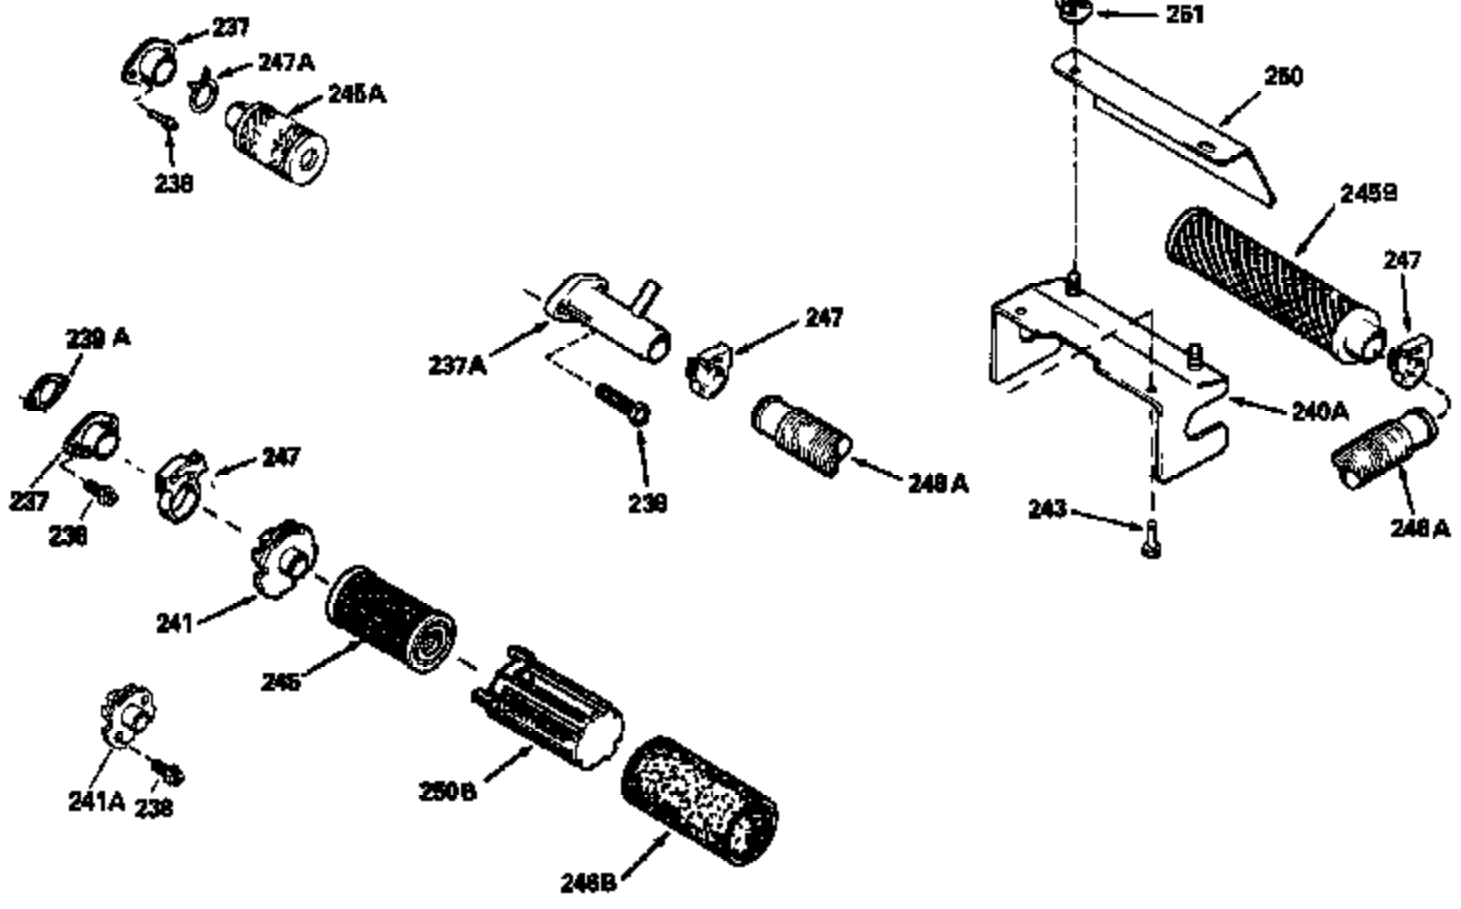

Ref #	Part Number	Qty	Description
210	27793		Clip, Conduit
211	28942		Screw, 10-32 x 3/8"
274	26754A		* Gasket, Exhaust (Use as required)
277A	30063		Screw, 1/4-20 x 1/2" (Use as required)
277	650795		Screw, 1/4-20 x 2-1/4"
370F	34387		Decal, Instruction (Optional)
415	730162		Muffler Adap.Kit(Incl.274,277A)(Use a s req.)
430	730574		Debris Screen Kit (Incl. 370F,431-433)(Opt.)
431	35596		Screen, Debris (Optional)
432	35597		Bracket, Debris screen (Optional)
433	650910		Screw, 8-32 x 1/4" (Optional)