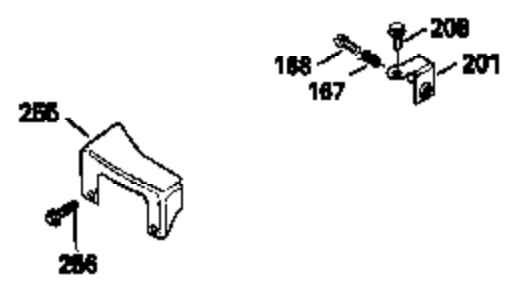

Ref #	Part Number	Qty	Description
210	27793		Clip, Conduit
211	28942		Screw, 10-32 x 3/8"
274	26754A		* Gasket, Exhaust (Use as required)
277A	30063		Screw, 1/4-20 x 1/2" (Use as required)
277	650795		Screw, 1/4-20 x 2-1/4"
370F	34387		Decal, Instruction (Optional)
415	730162		Muffler Adap.Kit(Incl.274,277A)(Use a s req.)
430	730574		Debris Screen Kit (Incl. 370F,431-433)(Opt.)
431	35596		Screen, Debris (Optional)
432	35597		Bracket, Debris screen (Optional)
433	650910		Screw, 8-32 x 1/4" (Optional)