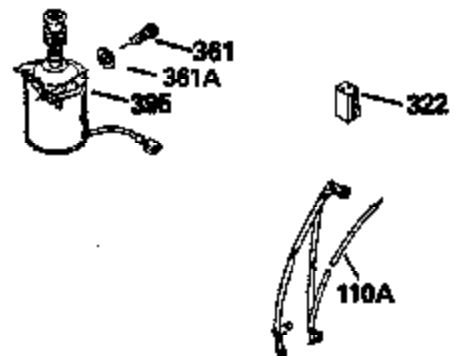

Ref #	Part Number	Qty	Description
210	27793		Clip, Conduit
211	28942		Screw, 10-32 x 3/8"
274	26754A		* Gasket, Exhaust (Use as required)
277A	30063		Screw, 1/4-20 x 1/2" (Use as required)
277	650795		Screw, 1/4-20 x 2-1/4"
370F	34387		Decal, Instruction (Optional)
415	730162		Muffler Adap.Kit(Incl.274,277A)(Use a s req.)
430	730574		Debris Screen Kit (Incl. 370F,431-433)(Opt.)
431	35596		Screen, Debris (Optional)
432	35597		Bracket, Debris screen (Optional)
433	650910		Screw, 8-32 x 1/4" (Optional)