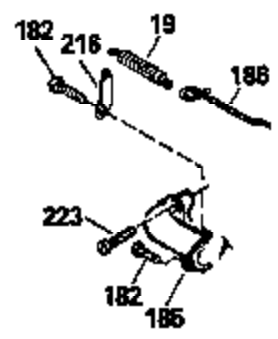

Ref #	Part Number	Qty	Description
210	27793		Clip, Conduit
211	28942		Screw, 10-32 x 3/8"
274	26754A		* Gasket, Exhaust (Use as required)
277A	30063		Screw, 1/4-20 x 1/2" (Use as required)
277	650795		Screw, 1/4-20 x 2-1/4"
370F	34387		Decal, Instruction (Optional)
415	730162		Muffler Adap.Kit(Incl.274,277A)(Use a s req.)
430	730574		Debris Screen Kit (Incl. 370F,431-433)(Opt.)
431	35596		Screen, Debris (Optional)
432	35597		Bracket, Debris screen (Optional)
433	650910		Screw, 8-32 x 1/4" (Optional)