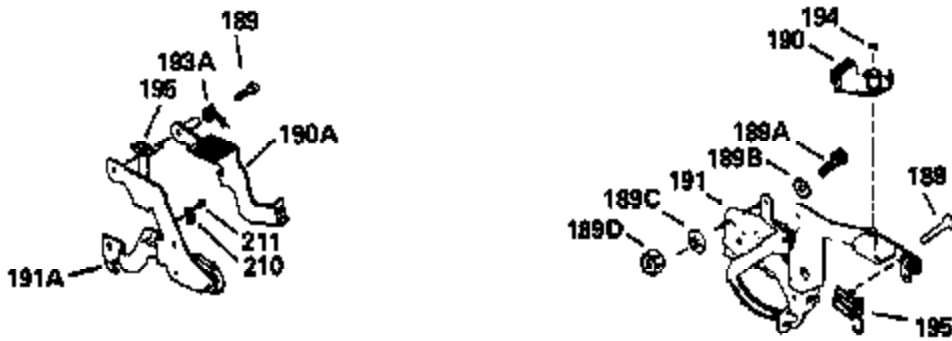

Ref #	Part Number	Qty	Description
210	27793		Clip, Conduit
211	28942		Screw, 10-32 x 3/8"
274	26754A		* Gasket, Exhaust (Use as required)
277A	30063		Screw, 1/4-20 x 1/2" (Use as required)
277	650795		Screw, 1/4-20 x 2-1/4"
370F	34387		Decal, Instruction (Optional)
415	730162		Muffler Adap.Kit(Incl.274,277A)(Use a s req.)
430	730574		Debris Screen Kit (Incl. 370F,431-433)(Opt.)
431	35596		Screen, Debris (Optional)
432	35597		Bracket, Debris screen (Optional)
433	650910		Screw, 8-32 x 1/4" (Optional)