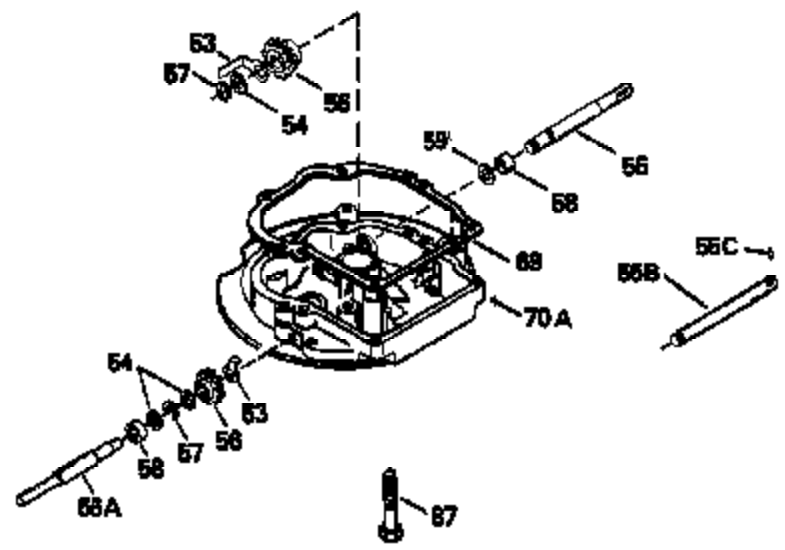

Ref #	Part Number	Qty	Description
210	27793		Clip, Conduit
211	28942		Screw, 10-32 x 3/8"
274	26754A		* Gasket, Exhaust (Use as required)
277A	30063		Screw, 1/4-20 x 1/2" (Use as required)
277	650795		Screw, 1/4-20 x 2-1/4"
370F	34387		Decal, Instruction (Optional)
415	730162		Muffler Adap.Kit(Incl.274,277A)(Use a s req.)
430	730574		Debris Screen Kit (Incl. 370F,431-433)(Opt.)
431	35596		Screen, Debris (Optional)
432	35597		Bracket, Debris screen (Optional)
433	650910		Screw, 8-32 x 1/4" (Optional)