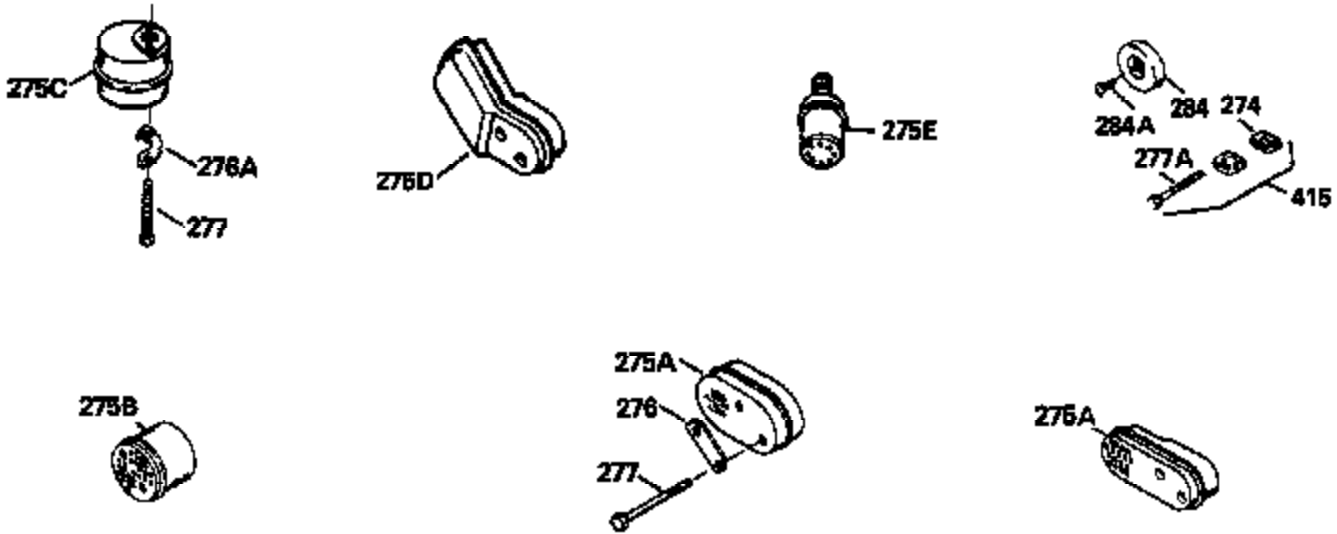

Ref #	Part Number	Qty	Description
210	27793		Clip, Conduit
211	28942		Screw, 10-32 x 3/8"
274	26754A		* Gasket, Exhaust (Use as required)
277A	30063		Screw, 1/4-20 x 1/2" (Use as required)
277	650795		Screw, 1/4-20 x 2-1/4"
370F	34387		Decal, Instruction (Optional)
415	730162		Muffler Adap.Kit(Incl.274,277A)(Use a s req.)
430	730574		Debris Screen Kit (Incl. 370F,431-433)(Opt.)
431	35596		Screen, Debris (Optional)
432	35597		Bracket, Debris screen (Optional)
433	650910		Screw, 8-32 x 1/4" (Optional)