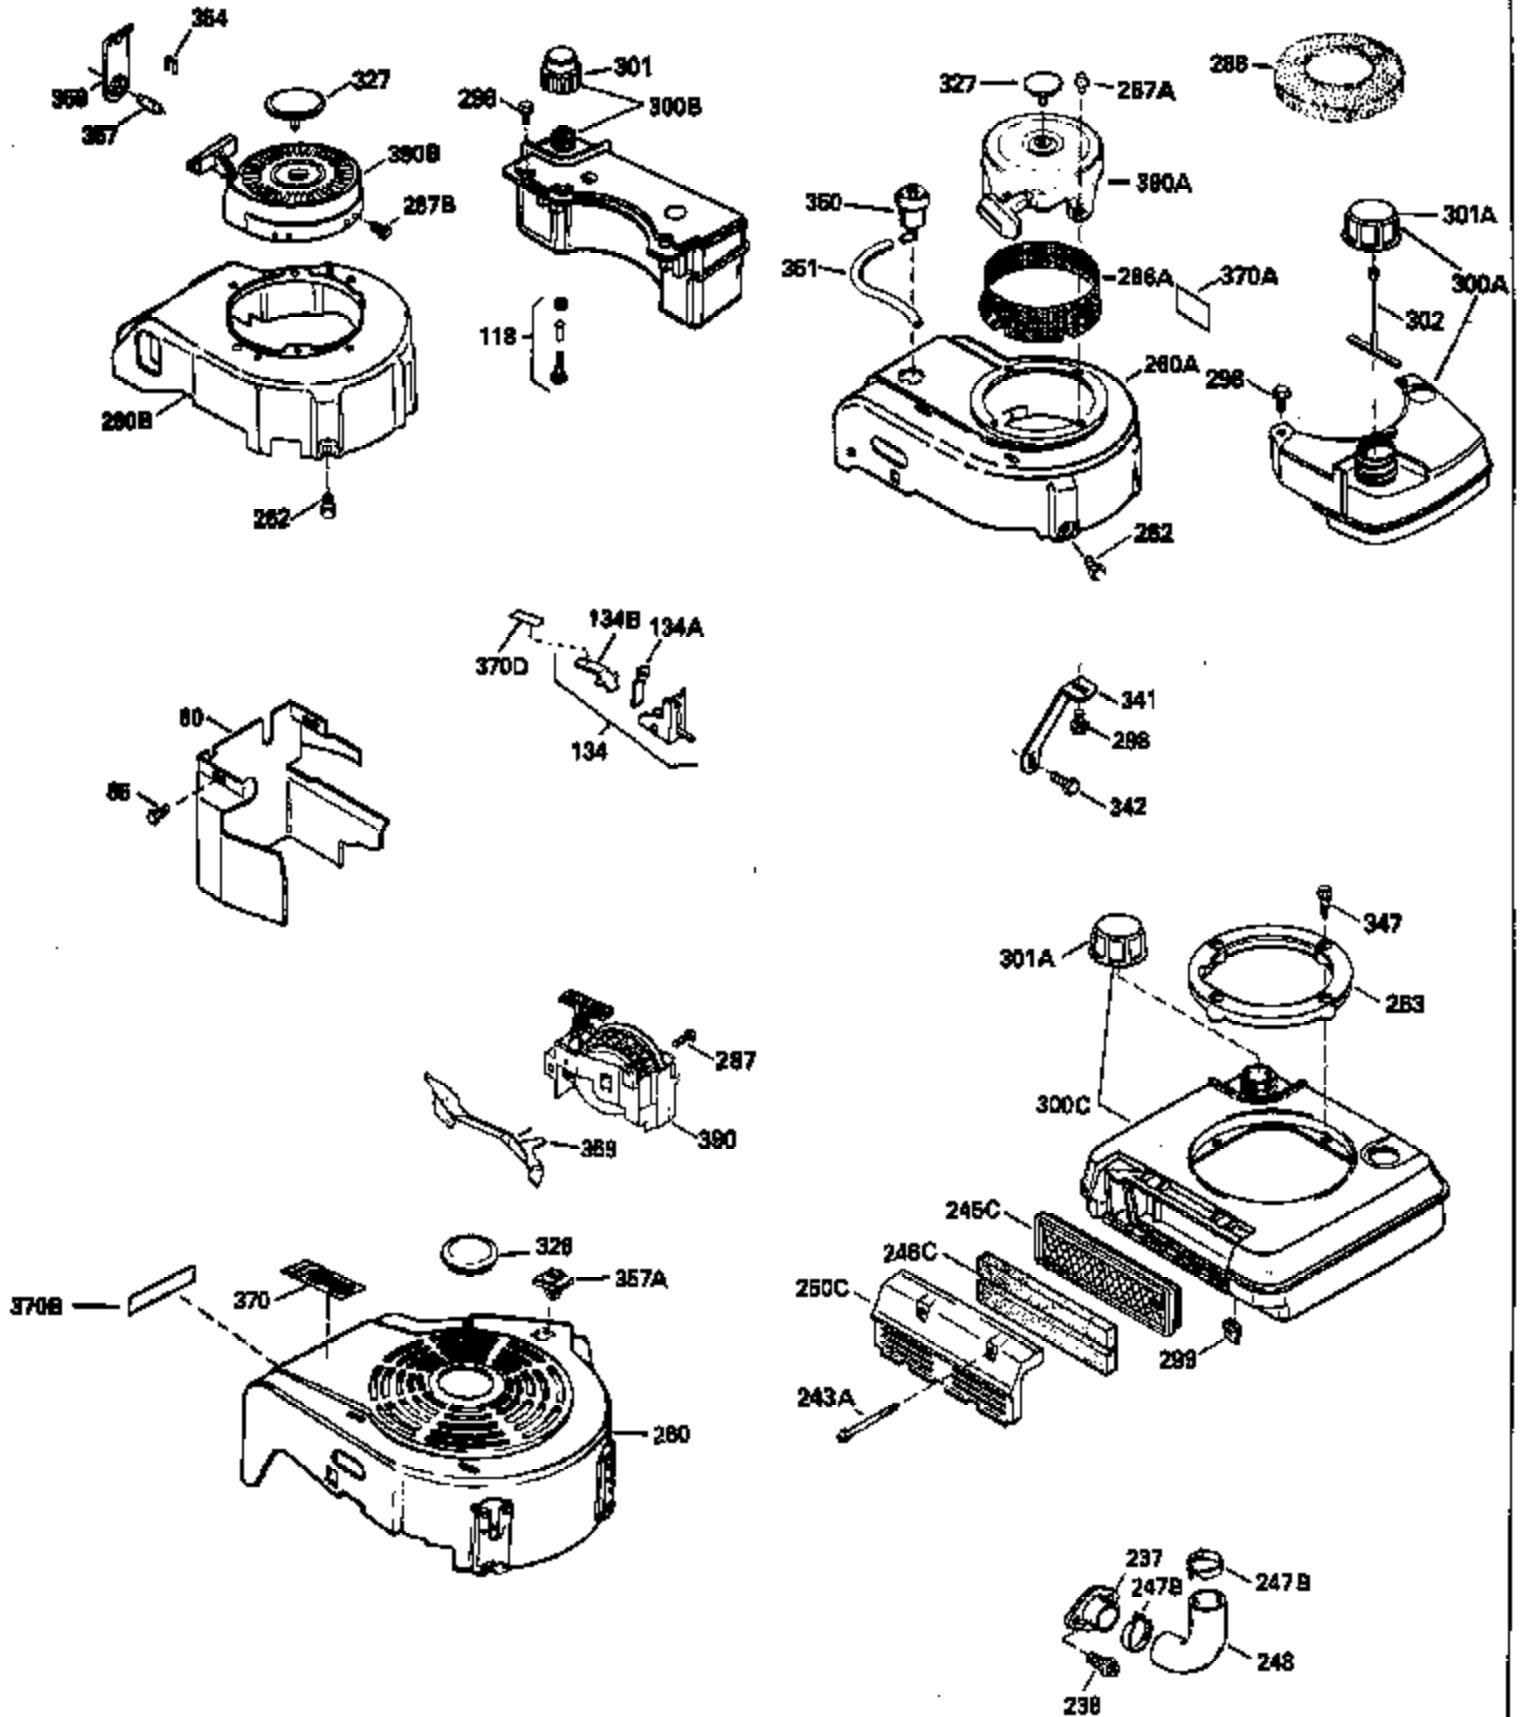

ILLUSTRATION SHOWS TYPICAL PARTS ONLY. ORDER BY PART NUMBER. PARTS NOT LISTED ARE SUPPLIED BY OEM.

Engine Parts List #2

Ref #	Part Number	Qty	Description
118	730194		Rope Guide Kit (Use as required with 34476 fuel tank)
238	650806		Screw, 10-32 x 5/8"
246C	35705		Filter, Pre-Air (Optional)
260	35284		Housing, Blower
262	650831		Screw, 1/4-20 x 15/32"
287	650802		Screw, 1/4-20 x 5/8"
287A	650735		Screw, 10-24 x 3/8" (Use as required)
287A			Pop Rivet, (3/16" Dia.)(Purchase locally)
298	28763		Screw, 10-32 x 35/64"
300B	34476		Fuel Tank (Incl. 292 & 301)
301	33032		Fuel Cap
326	34113		Plug, Screen
350	34814		Primer Assy.
351	32180C		Line, Fuel primer
370A	34346		Decal, Instruction
390	590531		Side Mount Rewind Starter (Refer to Division 5, Section C, page 32 or Fiche 8, Grid G-8 for breakdown)