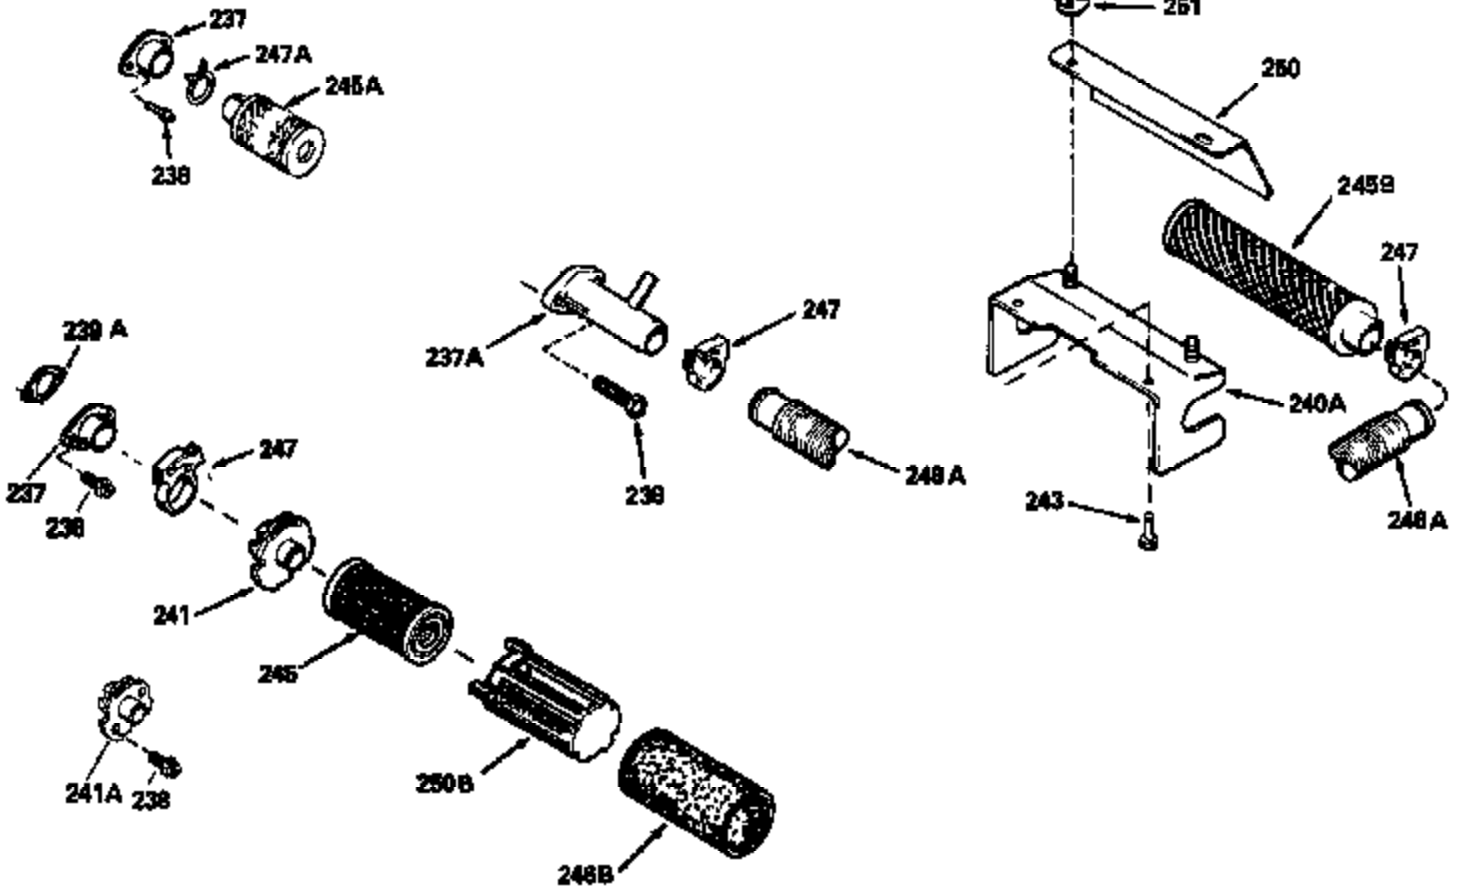

ILLUSTRATION SHOWS TYPICAL PARTS ONLY. ORDER BY PART NUMBER. PARTS NOT LISTED ARE SUPPLIED BY OEM.

Engine Parts List #2

Ref #	Part Number	Qty	Description
118	730194		Rope Guide Kit (Use as required with 34476 fuel tank)
238	650806		Screw, 10-32 x 5/8"
246C	35705		Filter, Pre-Air (Optional)
260	35284		Housing, Blower
262	650831		Screw, 1/4-20 x 15/32"
287	650802		Screw, 1/4-20 x 5/8"
287A	650735		Screw, 10-24 x 3/8" (Use as required)
287A			Pop Rivet, (3/16" Dia.)(Purchase locally)
298	28763		Screw, 10-32 x 35/64"
300B	34476		Fuel Tank (Incl. 292 & 301)
301	33032		Fuel Cap
326	34113		Plug, Screen
350	34814		Primer Assy.
351	32180C		Line, Fuel primer
370A	34346		Decal, Instruction
390	590531		Side Mount Rewind Starter (Refer to Division 5, Section C, page 32 or Fiche 8, Grid G-8 for breakdown)

Ref #	Part Number	Qty	Description
210	27793		Clip, Conduit
211	28942		Screw, 10-32 x 3/8"
274	26754A		* Gasket, Exhaust (Use as required)
277A	30063		Screw, 1/4-20 x 1/2" (Use as required)
277	650795		Screw, 1/4-20 x 2-1/4"
370F	34387		Decal, Instruction (Optional)
415	730162		Muffler Adap.Kit(Incl.274,277A)(Use a s req.)
430	730574		Debris Screen Kit (Incl. 370F,431-433)(Opt.)
431	35596		Screen, Debris (Optional)
432	35597		Bracket, Debris screen (Optional)
433	650910		Screw, 8-32 x 1/4" (Optional)

Ref #	Part Number	Qty	Description
19	31361		Spring, Extension
69	35261		* Gasket, Mounting flange
182	6201		Screw, 1/4-28 x 7/8"
185	31384A		Pipe, Intake (Incl. 224)
186	34337		Link, Governor spring
209	30200		Screw, 10-24 x 9/16"
223	650451		Screw, 1/4-20 x 1"
238	650806		Screw, 10-32 x 5/8"
246B	35435		Filter, Pre-Air (Use as required)