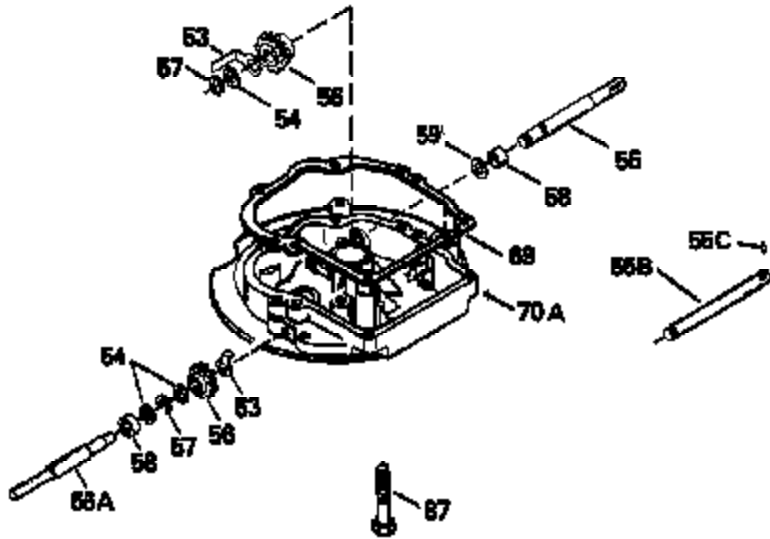

ILLUSTRATION SHOWS TYPICAL PARTS ONLY. ORDER BY PART NUMBER. PARTS NOT LISTED ARE SUPPLIED BY OEM.

Engine Parts List #2

Ref #	Part Number	Qty	Description
118	730194		Rope Guide Kit (Use as required with 34476 fuel tank)
238	650806		Screw, 10-32 x 5/8"
246C	35705		Filter, Pre-Air (Optional)
260	35284		Housing, Blower
262	650831		Screw, 1/4-20 x 15/32"
287	650802		Screw, 1/4-20 x 5/8"
287A	650735		Screw, 10-24 x 3/8" (Use as required)
287A			Pop Rivet, (3/16" Dia.)(Purchase locally)
298	28763		Screw, 10-32 x 35/64"
300B	34476		Fuel Tank (Incl. 292 & 301)
301	33032		Fuel Cap
326	34113		Plug, Screen
350	34814		Primer Assy.
351	32180C		Line, Fuel primer
370A	34346		Decal, Instruction
390	590531		Side Mount Rewind Starter (Refer to Division 5, Section C, page 32 or Fiche 8, Grid G-8 for breakdown)

Ref #	Part Number	Qty	Description
210	27793		Clip, Conduit
211	28942		Screw, 10-32 x 3/8"
274	26754A		* Gasket, Exhaust (Use as required)
277A	30063		Screw, 1/4-20 x 1/2" (Use as required)
277	650795		Screw, 1/4-20 x 2-1/4"
370F	34387		Decal, Instruction (Optional)
415	730162		Muffler Adap.Kit(Incl.274,277A)(Use a s req.)
430	730574		Debris Screen Kit (Incl. 370F,431-433)(Opt.)
431	35596		Screen, Debris (Optional)
432	35597		Bracket, Debris screen (Optional)
433	650910		Screw, 8-32 x 1/4" (Optional)

Ref #	Part Number	Qty	Description
19	31361		Spring, Extension
69	35261		* Gasket, Mounting flange
182	6201		Screw, 1/4-28 x 7/8"
185	31384A		Pipe, Intake (Incl. 224)
186	34337		Link, Governor spring
209	30200		Screw, 10-24 x 9/16"
223	650451		Screw, 1/4-20 x 1"
238	650806		Screw, 10-32 x 5/8"
246B	35435		Filter, Pre-Air (Use as required)