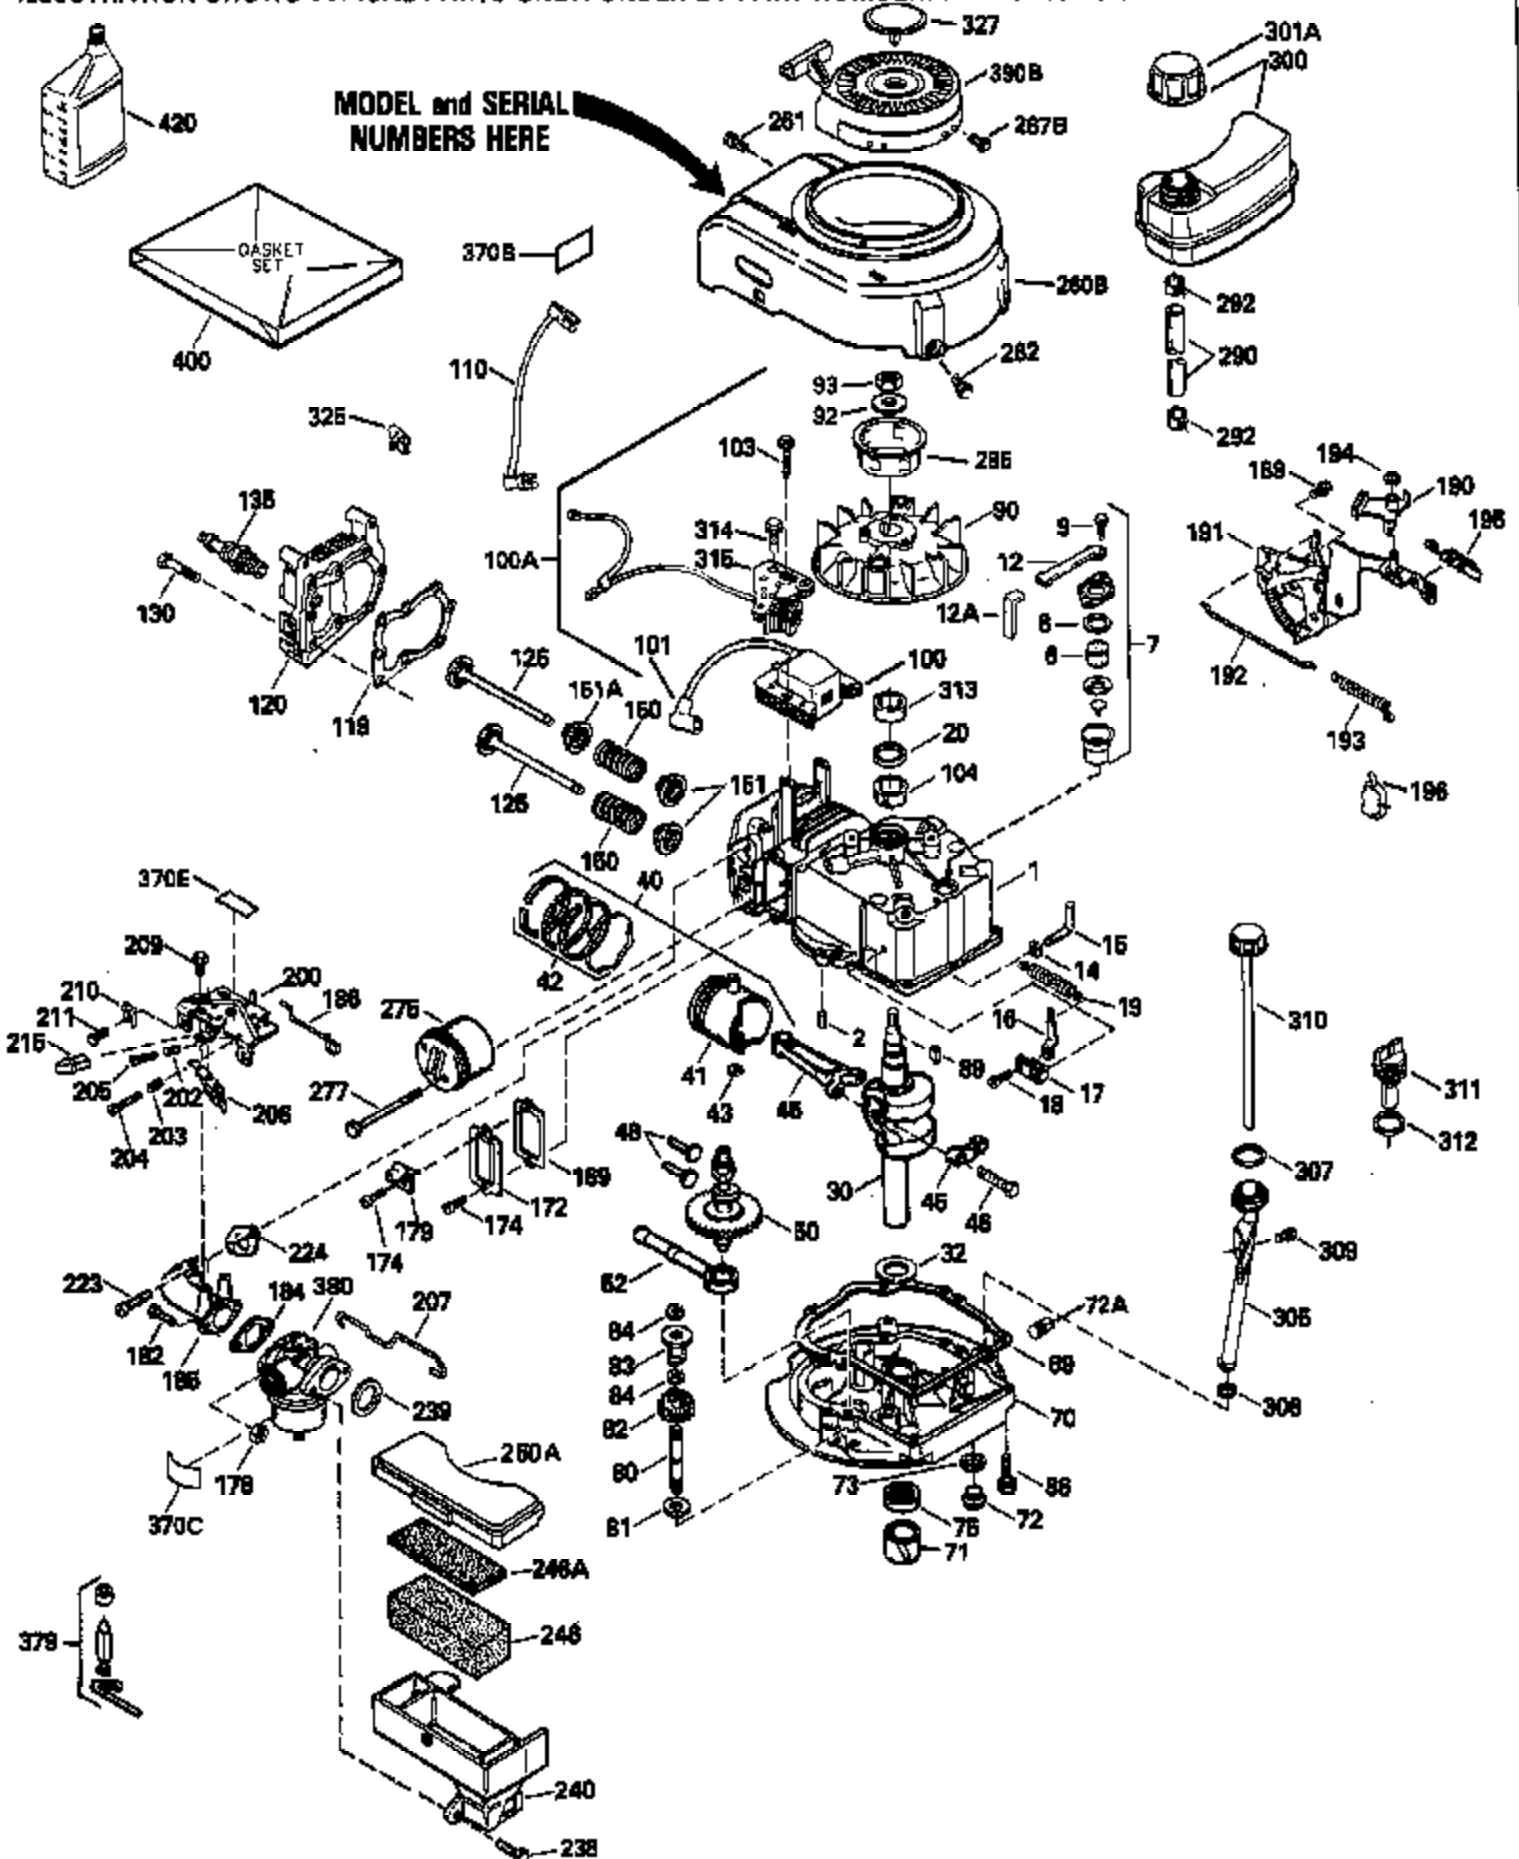

ILLUSTRATION SHOWS TYPICAL PARTS ONLY. ORDER BY PART NUMBER. PARTS NOT LISTED ARE SUPPLIED BY OEM.

Ref #	Part Number	Qty	Description
1	34975		Cylinder Ass'y. (Incl. 2, 8, 9 & 20) (2-1/2")
2	26727		Pin, Dowel
6	33734		Element, Breather
7	34214A		Breather Ass'y. (Incl. 6, 8, 9, 12 & 12A)
8	33735		* Gasket, Breather
9	30200		Screw, 10-24 x 9/16"
12	33886		Tube, Breather
14	28277		Washer
15	30589		Rod, Governor (Incl. 14)
16	31383A		Lever, Governor
17	31335		Clamp, Governor lever
18	650548		Screw, 8-32 x 5/16"
19	31361		Spring, Extension
20	32600		Seal, Oil
30	34463		Crankshaft Ass'y.
40	34514		Piston, Pin & Ring Set (Std.) (2-1/2" Bore)
40	34515		Piston, Pin & Ring Set (.010" OS)
40	34516		Piston, Pin & Ring Set (.020" OS)
41	32538B		Piston & Pin Ass'y. (Incl. 43)(Std.)(2-1/2")
41	32548B		Piston & Pin Ass'y. (Incl. 43) (.010" OS)
41	32549B		Piston & Pin Ass'y. (Incl. 43) (.020" OS)
42	28986		Ring Set (Std.) (2-1/2" Bore)
42	28987		Ring Set (.010" OS)
42	28988		Ring Set (.020" OS)
43	20381		Ring, Piston pin retaining
45	30963B		Rod Assy., Connecting (Incl. 46)
46	32610A		Bolt, Connecting rod
48	27241		Lifter, Valve
50	33148A		Camshaft
52	29914		Oil Pump Assy.
69	35261		* Gasket, Mounting flange
70	35651B		Mounting Flange (Incl. 72, 72A, 73, 7 5 & 80)
72	30572		Plug, Oil drain (Incl. 73)
73	28833		* Drain Plug Gasket (Not req. W/plastic plug)
75	26208		Seal, Oil
80	30574		Shaft, Governor
81	30590A		Washer, Flat
82	30591		Gear Assy., Governor (Incl. 81)
83	30588A		Spool, Governor
84	29193		Ring, Retaining
86	650488		Screw, 1/4-20 x 1-1/4"
89	611004		Flywheel Key
90	611046A		Flywheel
92	650815		Washer, Belleville
93	650816		Nut, Flywheel
100	730207		Magneto-to-Solid State Conversion Kit (Includes solid state module, solid state flywheel key, and instructions.)(Use as required on external ignition engines only.)
100	34443A		Solid State Assy.
101	610118		Cover, Spark plug
101	27276		Cover, Spark plug
103	650814		Screw, Torx T-15, 10-24 x 1"
110	34231		Ground Wire
119	29953C		* Gasket, Cylinder head
120	34335		Head, Cylinder
125	29313C		Exhaust Valve (Std.) (Incl. 151)
125	29315C		Exhaust Valve (1/32" OS) (Incl. 151)