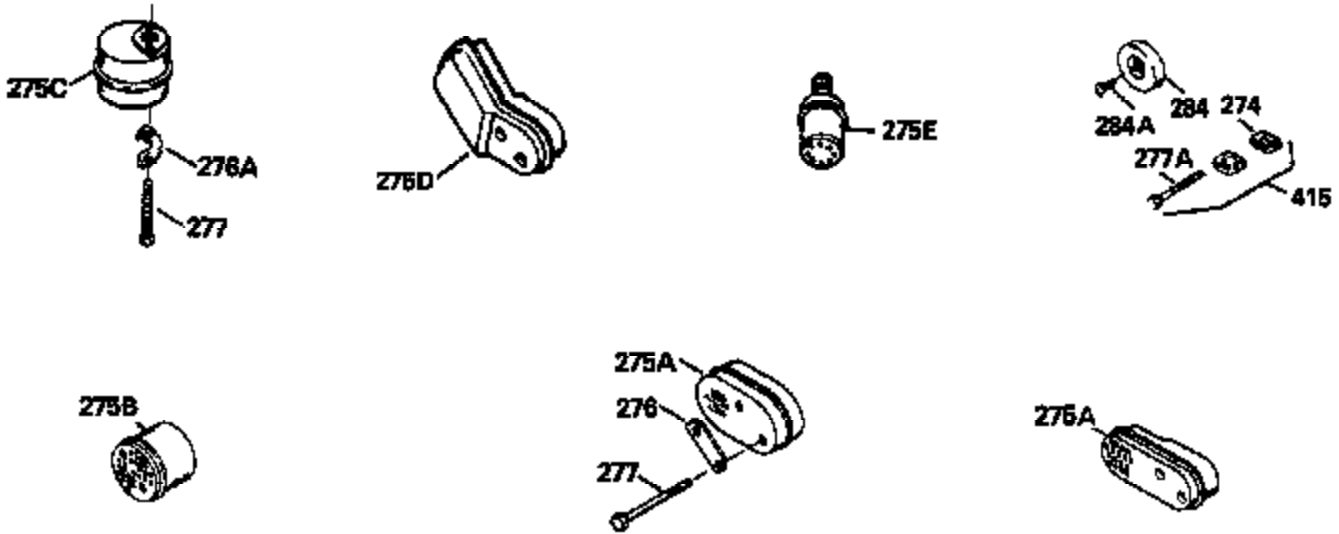

Ref #	Part Number	Qty	Description
190	35831		Lever, Brake
191	35015B		Bracket Assy., S.E. Brake (Incl. 195)
194	32309		Ring, Retaining
195	610973		Terminal Assy.
274	26754A		* Gasket, Exhaust (Use as required)
277A	30063		Screw, 1/4-20 x 1/2" (Use as required)
277	650795		Screw, 1/4-20 x 2-1/4"
370F	34387		Decal, Instruction (Optional)
415	730162		Muffler Adap.Kit(Incl.274,277A)(Use a s req.)
430	730574		Debris Screen Kit (Incl. 370F,431-433)(Opt.)
431	35596		Screen, Debris (Optional)
432	35597		Bracket, Debris screen (Optional)
433	650910		Screw, 8-32 x 1/4" (Optional)