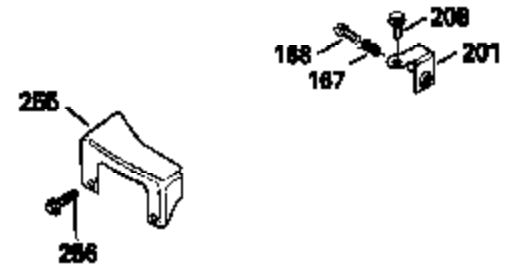

Ref #	Part Number	Qty	Description
19	31361		Spring, Extension
69	35261		* Gasket, Mounting flange
182	6201		Screw, 1/4-28 x 7/8"
185	31384A		Pipe, Intake (Incl. 224)
186	32653		Link, Governor spring
216	33086		Lever, Speed adjusting
223	650451		Screw, 1/4-20 x 1"
238	650806		Screw, 10-32 x 5/8"
246B	35435		Filter, Pre-Air (Use as required)