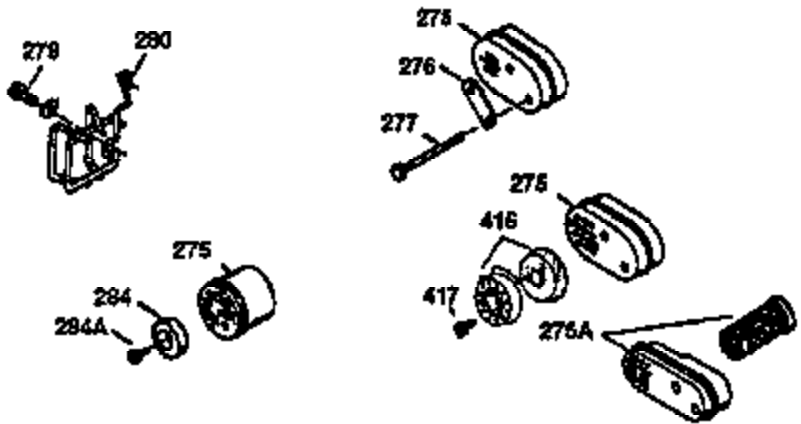

ILLUSTRATION SHOWS TYPICAL PARTS ONLY. ORDER BY PART NUMBER. PARTS NOT LISTED ARE SUPPLIED BY OEM.

Ref #	Part Number	Qty	Description
19	31361	1	Extension Spring
69	35261	1	* Mounting Flange Gasket
70	35651B	1	Mounting Flange (Incl. 72, 75 & 80)
90	611112	1	Flywheel
182	6201	2	Screw, 1/4-28 x 7/8"
185	31384A	1	Intake Pipe (Incl. 224)
186	34337	1	Governor Link
200	33131A	1	Control Bracket (Incl. 202 thru 205)
209	30200	2	Screw, 10-24 x 9/16"
223	650451	2	Screw, 1/4-20 x 1"
245	34340	1	Air Cleaner Filter
250	34341B	1	Air Cleaner Cover
275	35708	1	Muffler (Incl. 277)
277	650795	2	Screw, 1/4-20 x 2-1/4"