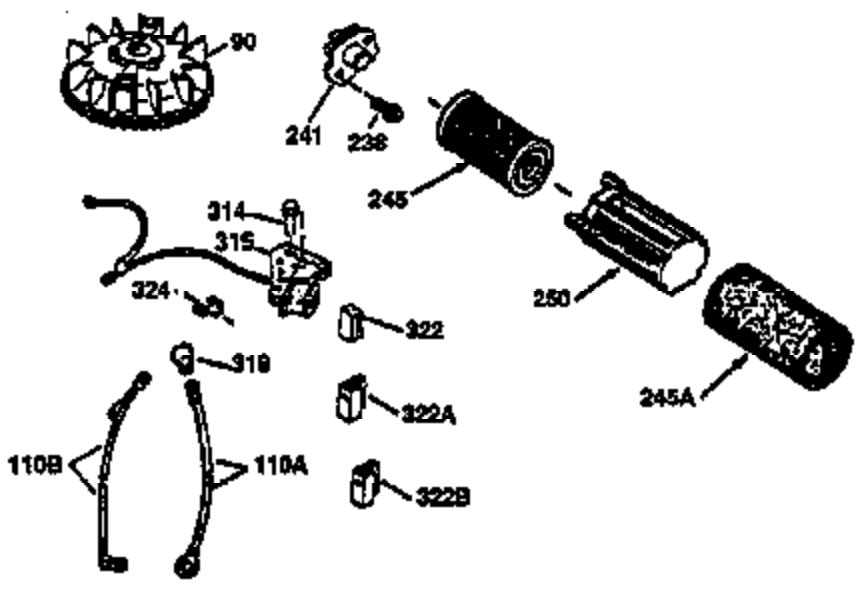

ILLUSTRATION SHOWS TYPICAL PARTS ONLY. ORDER BY PART NUMBER. PARTS NOT LISTED ARE SUPPLIED BY OEM.

Ref #	Part Number	Qty	Description
19	31361	1	Extension Spring
69	35261	1	* Mounting Flange Gasket
70	35651B	1	Mounting Flange (Incl. 72, 75 & 80)
90	611112	1	Flywheel
182	6201	2	Screw, 1/4-28 x 7/8"
185	31384A	1	Intake Pipe (Incl. 224)
186	34337	1	Governor Link
200	33131A	1	Control Bracket (Incl. 202 thru 205)
209	30200	2	Screw, 10-24 x 9/16"
223	650451	2	Screw, 1/4-20 x 1"
245	34340	1	Air Cleaner Filter
250	34341B	1	Air Cleaner Cover
275	35708	1	Muffler (Incl. 277)
277	650795	2	Screw, 1/4-20 x 2-1/4"