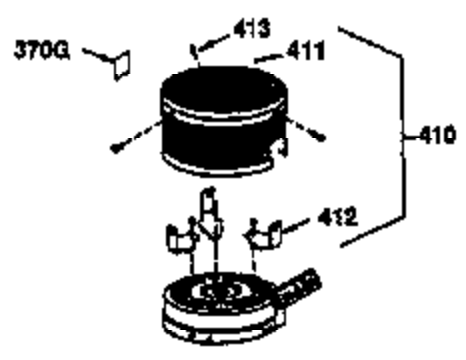

ILLUSTRATION SHOWS TYPICAL PARTS ONLY. ORDER BY PART NUMBER. PARTS NOT LISTED ARE SUPPLIED BY OEM.

Ref #	Part Number	Qty	Description
19	31361	1	Extension Spring
69	35261	1	* Mounting Flange Gasket
70	35651B	1	Mounting Flange (Incl. 72, 75 & 80)
90	611112	1	Flywheel
182	6201	2	Screw, 1/4-28 x 7/8"
185	31384A	1	Intake Pipe (Incl. 224)
186	34337	1	Governor Link
200	33131A	1	Control Bracket (Incl. 202 thru 205)
209	30200	2	Screw, 10-24 x 9/16"
223	650451	2	Screw, 1/4-20 x 1"
245	34340	1	Air Cleaner Filter
250	34341B	1	Air Cleaner Cover
275	35708	1	Muffler (Incl. 277)
277	650795	2	Screw, 1/4-20 x 2-1/4"