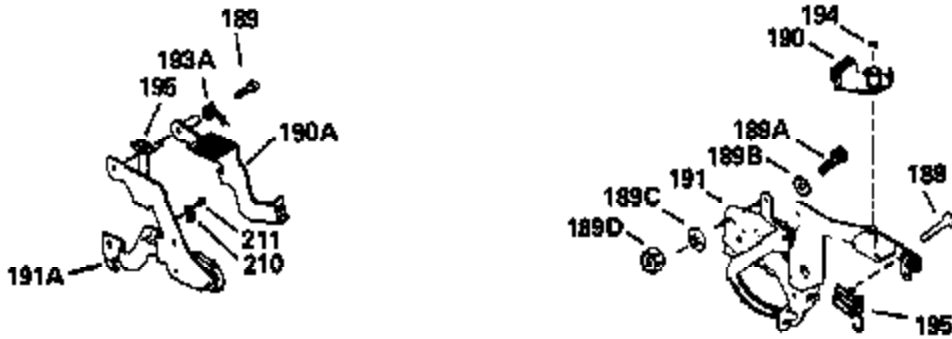

Ref #	Part Number	Qty	Description
210	27793		Clip, Conduit
211	28942		Screw, 10-32 x 3/8"
274	26754A		* Gasket, Exhaust (Use as required)
275D	34591		Muffler
276	33753		Plate, Lock
277A	30063		Screw, 1/4-20 x 1/2" (Use as required)
277	650795		Screw, 1/4-20 x 2-1/4"
370F	34387		Decal, Instruction (Optional)
415	730162		Muffler Adap.Kit(Incl.274,277A)(Use a s req.)
430	730574		Debris Screen Kit (Incl. 370F,431-433)(Opt.)
431	35596		Screen, Debris (Optional)
432	35597		Bracket, Debris screen (Optional)
433	650910		Screw, 8-32 x 1/4" (Optional)