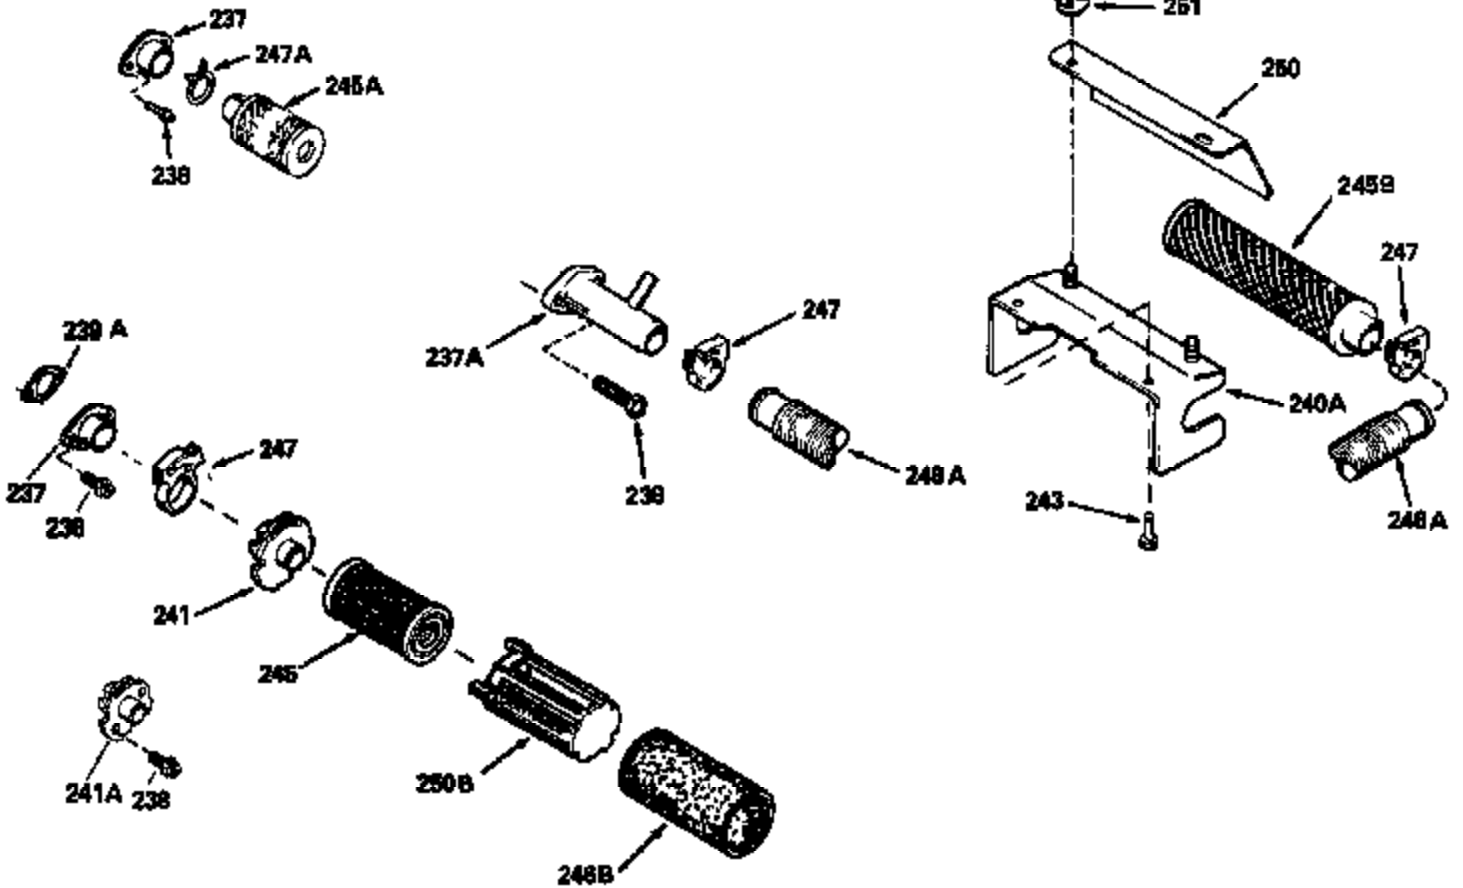

Ref #	Part Number	Qty	Description
400	33238C		* Gasket Set (Incl. items marked *)
420	730225		SAE 30, 4-Cycle Engine Oil (Quart)

ILLUSTRATION SHOWS TYPICAL PARTS ONLY. ORDER BY PART NUMBER. PARTS NOT LISTED ARE SUPPLIED BY OEM.

Ref #	Part Number	Qty	Description
118	730194		Rope Guide Kit (Use as required with 34476 fuel tank)
238	650806		Screw, 10-32 x 5/8"
246C	35705		Filter, Pre-Air (Optional)
260B	35484		Housing, Blower
262	650831		Screw, 1/4-20 x 15/32"
286	35009		Screen, Starter cup
287A	650735		Screw, 10-24 x 3/8" (Use as required)
287A			Pop Rivet, (3/16" Dia.)(Purchase locally)
287B	650884		Screw, 8-32 x 1/2"
298	28763		Screw, 10-32 x 35/64"
300B	34476		Fuel Tank (Incl. 292 & 301)
301	33032		Fuel Cap
327	35932		Plug, Starter
370A	34346		Decal, Instruction
370	550223		Decal, Name
390B	590635		Rewind Starter (Refer to Division 5, Section C, page 34 or Fiche 8, Grid G-9 for breakdown)

Ref #	Part Number	Qty	Description
210	27793		Clip, Conduit
211	28942		Screw, 10-32 x 3/8"
274	26754A		* Gasket, Exhaust (Use as required)
275D	34591		Muffler
276	33753		Plate, Lock
277A	30063		Screw, 1/4-20 x 1/2" (Use as required)
277	650795		Screw, 1/4-20 x 2-1/4"
370F	34387		Decal, Instruction (Optional)
415	730162		Muffler Adap.Kit(Incl.274,277A)(Use a s req.)
430	730574		Debris Screen Kit (Incl. 370F,431-433)(Opt.)
431	35596		Screen, Debris (Optional)
432	35597		Bracket, Debris screen (Optional)
433	650910		Screw, 8-32 x 1/4" (Optional)

Ref #	Part Number	Qty	Description
19	31361		Spring, Extension
69	35261		* Gasket, Mounting flange
182	6201		Screw, 1/4-28 x 7/8"
185	31384A		Pipe, Intake (Incl. 224)
186	34337		Link, Governor spring
209	30200		Screw, 10-24 x 9/16"
223	650451		Screw, 1/4-20 x 1"
238	650806		Screw, 10-32 x 5/8"
246B	35435		Filter, Pre-Air (Use as required)