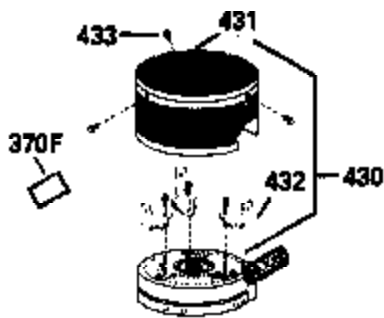

Ref #	Part Number	Qty	Description
210	27793		Clip, Conduit
211	28942		Screw, 10-32 x 3/8"
274	26754A		* Gasket, Exhaust (Use as required)
275D	34591		Muffler
276	33753		Plate, Lock
277A	30063		Screw, 1/4-20 x 1/2" (Use as required)
277	650795		Screw, 1/4-20 x 2-1/4"
370F	34387		Decal, Instruction (Optional)
415	730162		Muffler Adap.Kit(Incl.274,277A)(Use a s req.)
430	730574		Debris Screen Kit (Incl. 370F,431-433)(Opt.)
431	35596		Screen, Debris (Optional)
432	35597		Bracket, Debris screen (Optional)
433	650910		Screw, 8-32 x 1/4" (Optional)