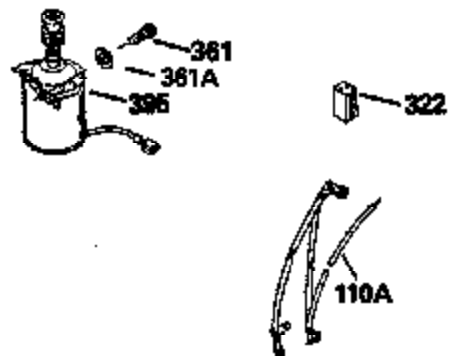

Ref #	Part Number	Qty	Description
210	27793		Clip, Conduit
211	28942		Screw, 10-32 x 3/8"
274	26754A		* Gasket, Exhaust (Use as required)
275D	34591		Muffler
276	33753		Plate, Lock
277A	30063		Screw, 1/4-20 x 1/2" (Use as required)
277	650795		Screw, 1/4-20 x 2-1/4"
370F	34387		Decal, Instruction (Optional)
415	730162		Muffler Adap.Kit(Incl.274,277A)(Use a s req.)
430	730574		Debris Screen Kit (Incl. 370F,431-433)(Opt.)
431	35596		Screen, Debris (Optional)
432	35597		Bracket, Debris screen (Optional)
433	650910		Screw, 8-32 x 1/4" (Optional)