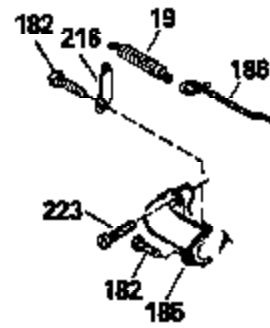

Ref #	Part Number	Qty	Description
19	31361		Spring, Extension
53	31745		Tang, Washer
54	31747		Washer, Flat
55A	35218		Shaft, P.T.O.
56	33401		Right Hand Worm Gear
57	33537		Ring, Retaining
58	31744		Seal, Oil
69	35261		* Gasket, Mounting flange
70A	33535B		Flange Ass'y. (Incl.58, 72, 72A, 73, 75 & 80)
87	650492		Screw, 1/4-20 x 2-1/4"
182	6201		Screw, 1/4-28 x 7/8"
185	31384A		Pipe, Intake (Incl. 224)
186	34337		Link, Governor spring
209	30200		Screw, 10-24 x 9/16"
223	650451		Screw, 1/4-20 x 1"
238	650806		Screw, 10-32 x 5/8"
246B	35435		Filter, Pre-Air (Use as required)