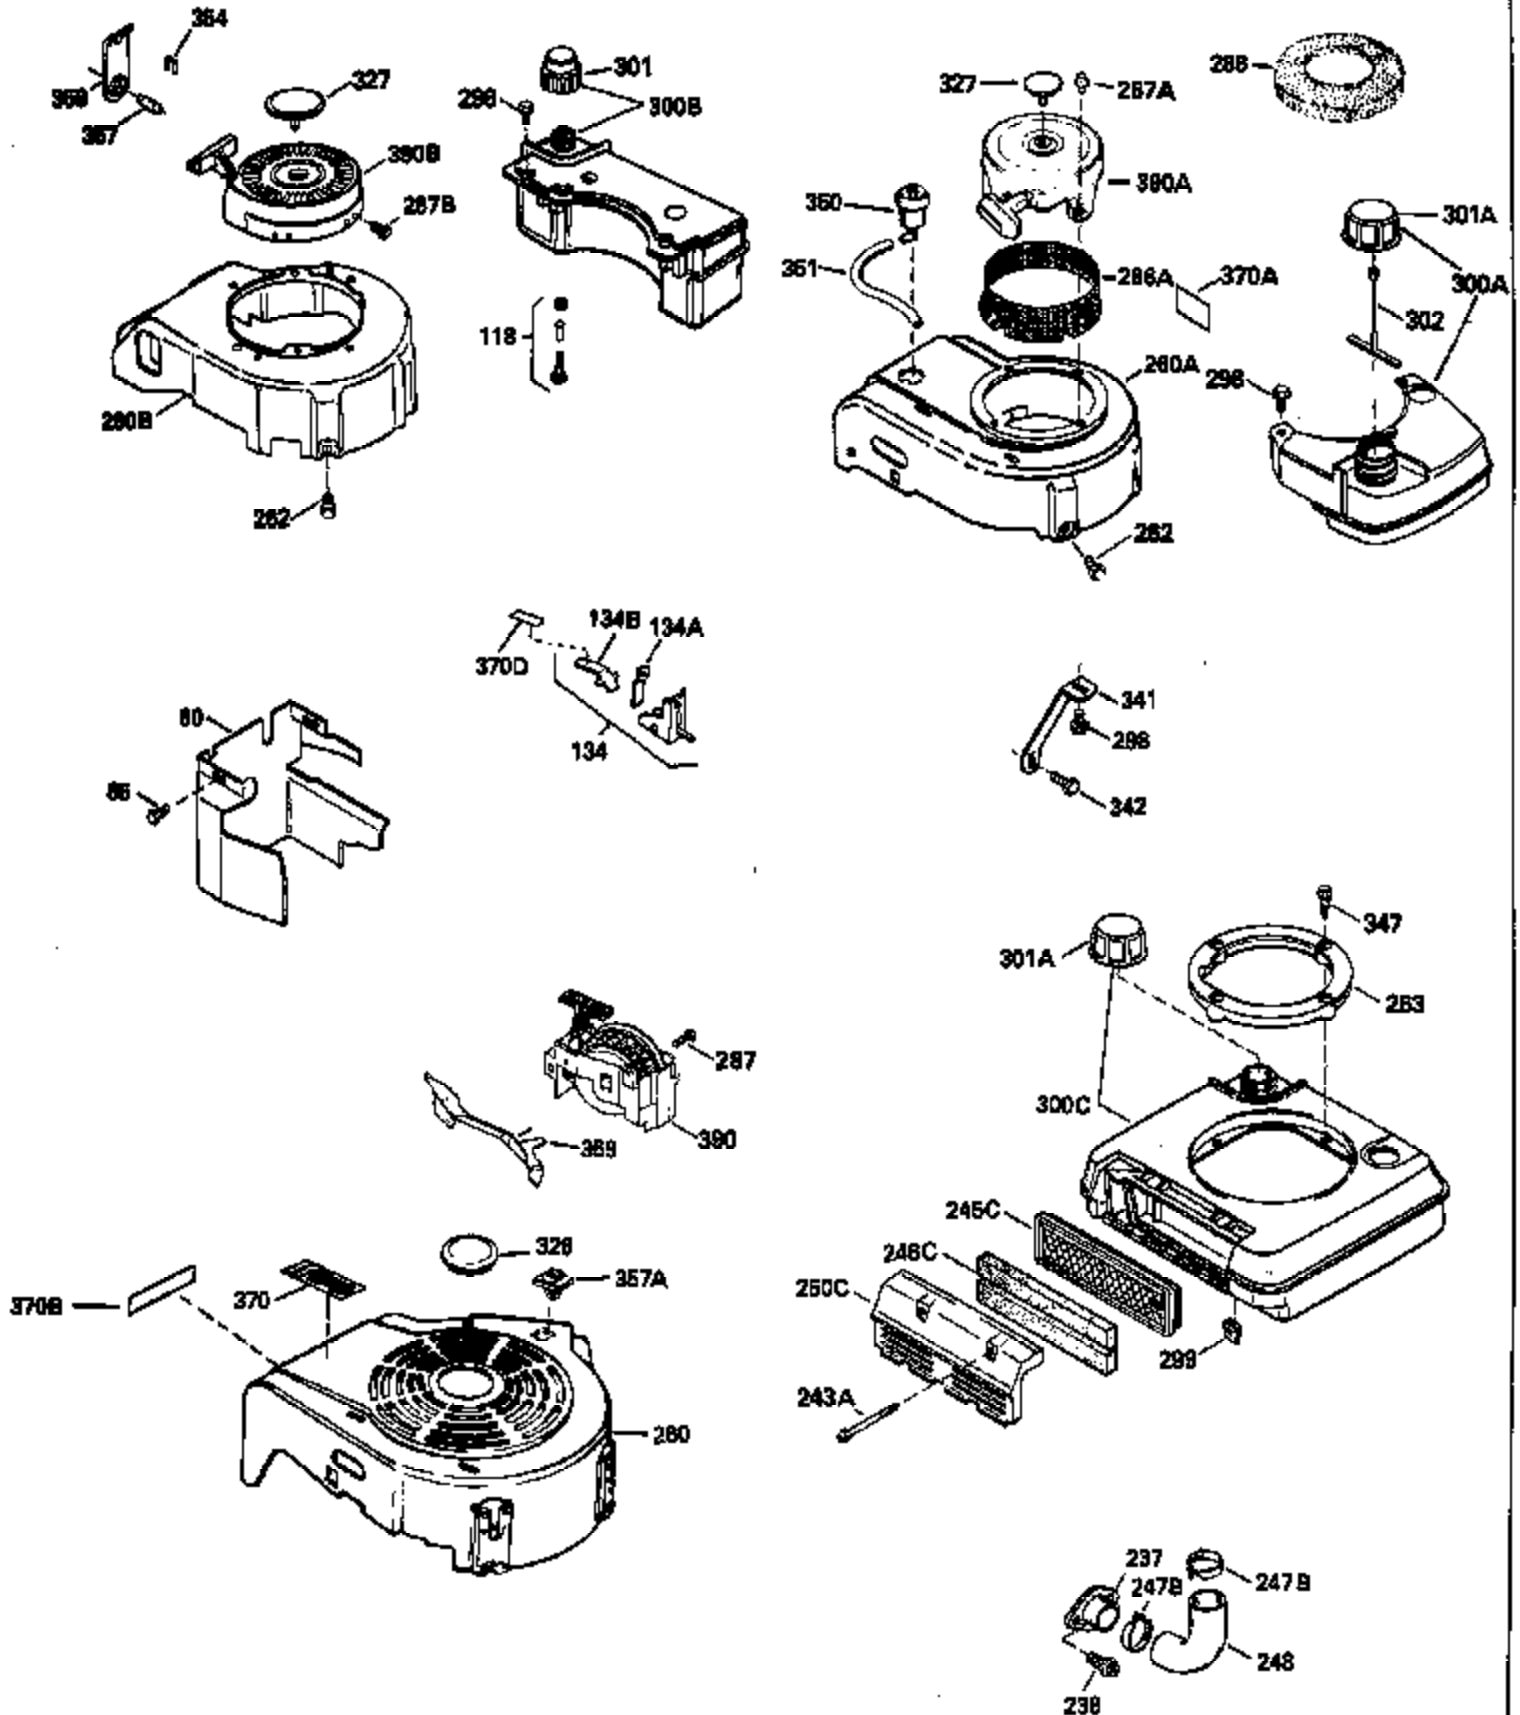

ILLUSTRATION SHOWS TYPICAL PARTS ONLY. ORDER BY PART NUMBER. PARTS NOT LISTED ARE SUPPLIED BY OEM.

Ref #	Part Number	Qty	Description
118	730194		Rope Guide Kit (Use as required with 34476 fuel tank)
238	650806		Screw, 10-32 x 5/8"
246C	35705		Filter, Pre-Air (Optional)
260A	34936		Housing, Blower
262	650831		Screw, 1/4-20 x 15/32"
286	35009		Screen, Starter cup
287A	650735		Screw, 10-24 x 3/8" (Use as required)
287A			Pop Rivet, (3/16" Dia.)(Purchase locally)
298	28763		Screw, 10-32 x 35/64"
300B	34476		Fuel Tank (Incl. 292 & 301)
301	33032		Fuel Cap
370A	34346		Decal, Instruction
370	550223		Decal, Name
390A	590420A		Rewind Starter (Refer to Division 5, Section C, page 25 or Fiche 8, Grid G-7 for breakdown)