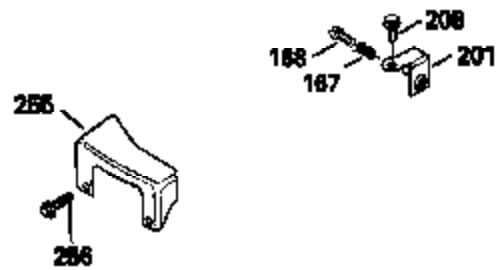

Ref #	Part Number	Qty	Description
380	632046A		Carburetor (Incl. 184) (Refer to Division 5, Section A, page A2-10 or Fiche 8, Grid F-3for breakdown)
400	33238C		* Gasket Set (Incl. items marked *)
420	730225		SAE 30, 4-Cycle Engine Oil (Quart)

Ref #	Part Number	Qty	Description
19	31361		Spring, Extension
53	31745		Tang, Washer
54	31747		Washer, Flat
55A	35218		Shaft, P.T.O.
56	33401		Right Hand Worm Gear
57	33537		Ring, Retaining
58	31744		Seal, Oil
69	35261		* Gasket, Mounting flange
70A	33535B		Flange Ass'y. (Incl.58, 72, 72A, 73, 75 & 80)
87	650492		Screw, 1/4-20 x 2-1/4"
182	6201		Screw, 1/4-28 x 7/8"
185	31384A		Pipe, Intake (Incl. 224)
186	34337		Link, Governor spring
209	30200		Screw, 10-24 x 9/16"
223	650451		Screw, 1/4-20 x 1"
238	650806		Screw, 10-32 x 5/8"
246B	35435		Filter, Pre-Air (Use as required)