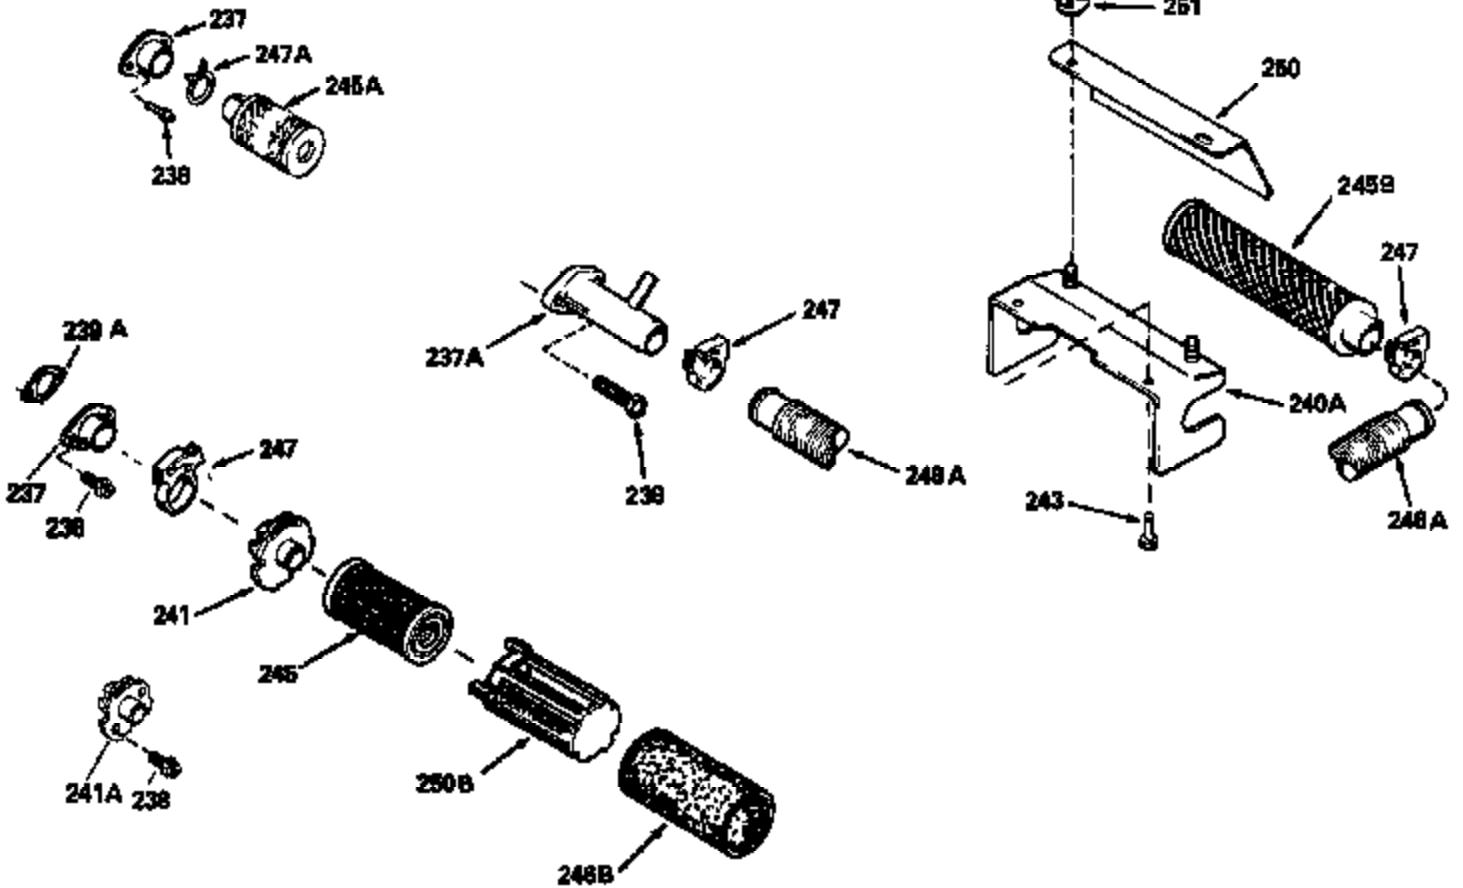

Ref #	Part Number	Qty	Description
19	31361		Spring, Extension
53	31745		Tang, Washer
54	31747		Washer, Flat
55A	35218		Shaft, P.T.O.
56	33401		Right Hand Worm Gear
57	33537		Ring, Retaining
58	31744		Seal, Oil
69	35261		* Gasket, Mounting flange
70A	33535B		Flange Ass'y. (Incl.58, 72, 72A, 73, 75 & 80)
87	650492		Screw, 1/4-20 x 2-1/4"
182	6201		Screw, 1/4-28 x 7/8"
185	31384A		Pipe, Intake (Incl. 224)
186	34337		Link, Governor spring
209	30200		Screw, 10-24 x 9/16"
223	650451		Screw, 1/4-20 x 1"
238	650806		Screw, 10-32 x 5/8"
246B	35435		Filter, Pre-Air (Use as required)