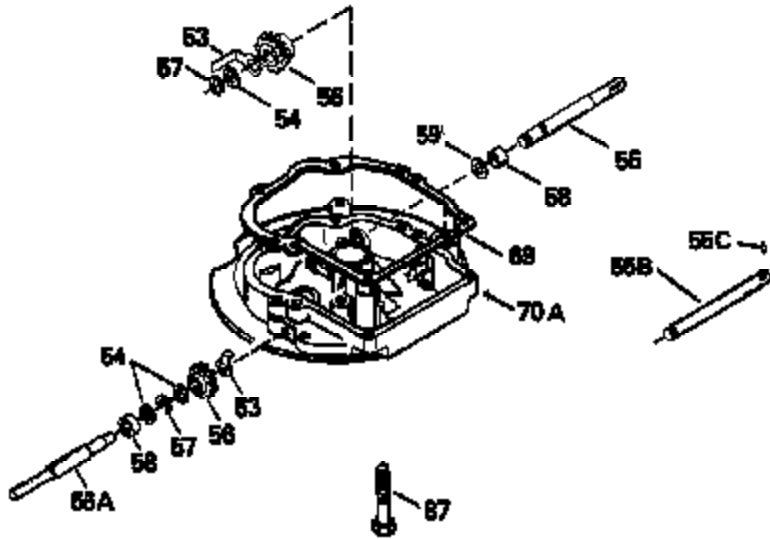

Ref #	Part Number	Qty	Description
19	31361		Spring, Extension
53	31745		Tang, Washer
54	31747		Washer, Flat
55A	35218		Shaft, P.T.O.
56	33401		Right Hand Worm Gear
57	33537		Ring, Retaining
58	31744		Seal, Oil
69	35261		* Gasket, Mounting flange
70A	33535B		Flange Ass'y. (Incl.58, 72, 72A, 73, 75 & 80)
87	650492		Screw, 1/4-20 x 2-1/4"
182	6201		Screw, 1/4-28 x 7/8"
185	31384A		Pipe, Intake (Incl. 224)
186	34337		Link, Governor spring
209	30200		Screw, 10-24 x 9/16"
223	650451		Screw, 1/4-20 x 1"
238	650806		Screw, 10-32 x 5/8"
246B	35435		Filter, Pre-Air (Use as required)