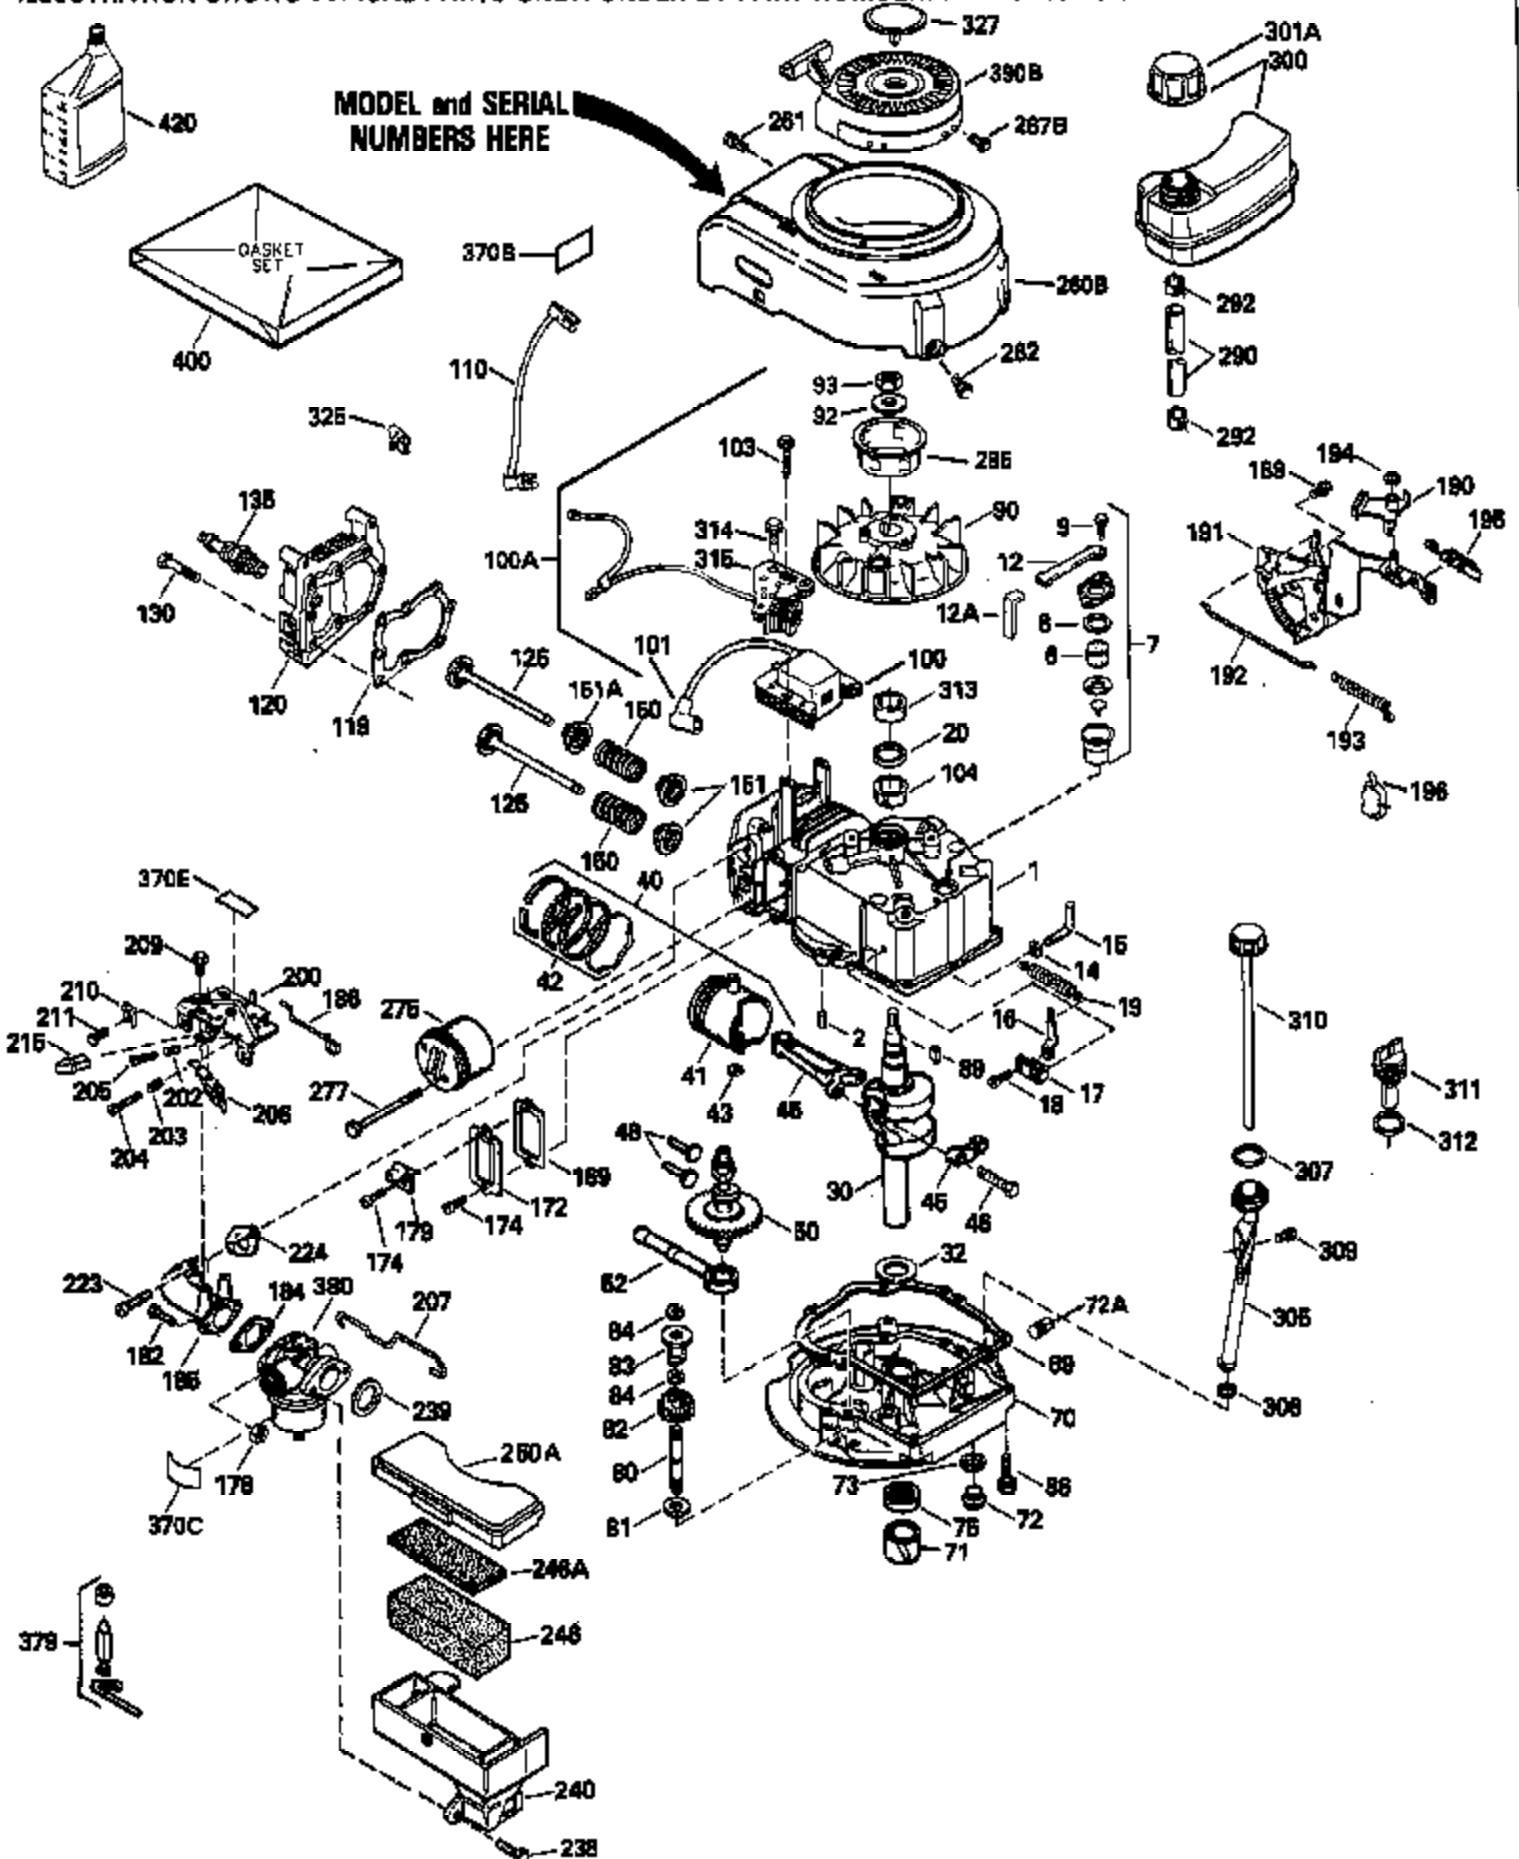

ILLUSTRATION SHOWS TYPICAL PARTS ONLY. ORDER BY PART NUMBER. PARTS NOT LISTED ARE SUPPLIED BY OEM.

Ref #	Part Number	Qty	Description
1	34975		Cylinder Ass'y. (Incl. 2, 8, 9 & 20) (2-1/2")
2	26727		Pin, Dowel
6	33734		Element, Breather
7	34214A		Breather Ass'y. (Incl. 6, 8, 9, 12 & 12A)
8	33735		* Gasket, Breather
9	30200		Screw, 10-24 x 9/16"
12	33886		Tube, Breather
14	28277		Washer
15	31513		Rod, Governor
16	31383A		Lever, Governor
17	31335		Clamp, Governor lever
18	650548		Screw, 8-32 x 5/16"
19	31361		Spring, Extension
20	32600		Seal, Oil
30	35217		Crankshaft Ass'y.
40	34514		Piston, Pin & Ring Set (Std.) (2-1/2" Bore)
40	34515		Piston, Pin & Ring Set (.010" OS)
40	34516		Piston, Pin & Ring Set (.020" OS)
41	32538B		Piston & Pin Ass'y. (Incl. 43)(Std.)(2-1/2")
41	32548B		Piston & Pin Ass'y. (Incl. 43) (.010" OS)
41	32549B		Piston & Pin Ass'y. (Incl. 43) (.020" OS)
42	28986		Ring Set (Std.) (2-1/2" Bore)
42	28987		Ring Set (.010" OS)
42	28988		Ring Set (.020" OS)
43	20381		Ring, Piston pin retaining
45	30963B		Rod Assy., Connecting (Incl. 46)
46	32610A		Bolt, Connecting rod
48	27241		Lifter, Valve
50	33533		Camshaft (MCR)
52	29914		Oil Pump Assy.
69	35261		* Gasket, Mounting flange
72	30572		Plug, Oil drain (Incl. 73)
73	28833		* Drain Plug Gasket (Not req. W/plastic plug)
75	26208		Seal, Oil
80	30574		Shaft, Governor
81	30590A		Washer, Flat
82	30591		Gear Assy., Governor (Incl. 81)
83	30588A		Spool, Governor
84	29193		Ring, Retaining
86	650488		Screw, 1/4-20 x 1-1/4"
89	611004		Flywheel Key
90	611046A		Flywheel
92	650815		Washer, Belleville
93	650816		Nut, Flywheel
100	730207		Magneto-to-Solid State Conversion Kit (Includes solid state module, solid state flywheel key, and instructions.)(Use as required on external ignition engines only.)
100	34443A		Solid State Assy.
101	610118		Cover, Spark plug
103	650814		Screw, Torx T-15, 10-24 x 1"
110	34961		Ground Wire
119	29953C		* Gasket, Cylinder head
120	34335		Head, Cylinder
125	29313C		Exhaust Valve (Std.) (Incl. 151)
125	29315C		Exhaust Valve (1/32" OS) (Incl. 151)
126	29314B		Intake Valve (Std.) (Incl. 151)
126	29315C		Intake Valve (1/32" OS) (Incl. 151)