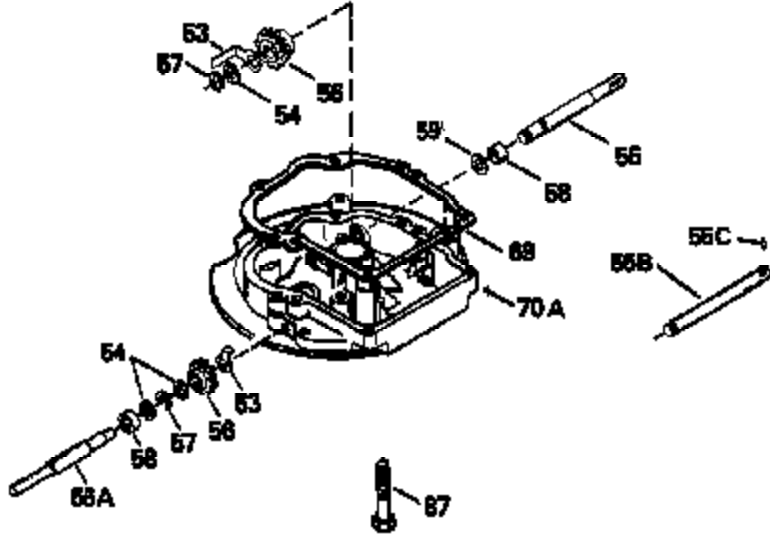

Ref #	Part Number	Qty	Description
19	31361		Spring, Extension
69	35261		* Gasket, Mounting flange
182	6201		Screw, 1/4-28 x 7/8"
185	31384A		Pipe, Intake (Incl. 224)
186	32653		Link, Governor spring
216	33086		Lever, Speed adjusting
223	650451		Screw, 1/4-20 x 1"
238	650806		Screw, 10-32 x 5/8"
246B	35435		Filter, Pre-Air (Use as required)