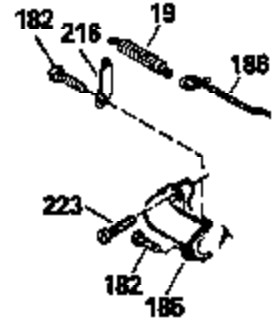

Ref #	Part Number	Qty	Description
19	31361		Spring, Extension
69	35261		* Gasket, Mounting flange
182	6201		Screw, 1/4-28 x 7/8"
185	31384A		Pipe, Intake (Incl. 224)
186	32653		Link, Governor spring
216	33086		Lever, Speed adjusting
223	650451		Screw, 1/4-20 x 1"
238	650806		Screw, 10-32 x 5/8"
246B	35435		Filter, Pre-Air (Use as required)