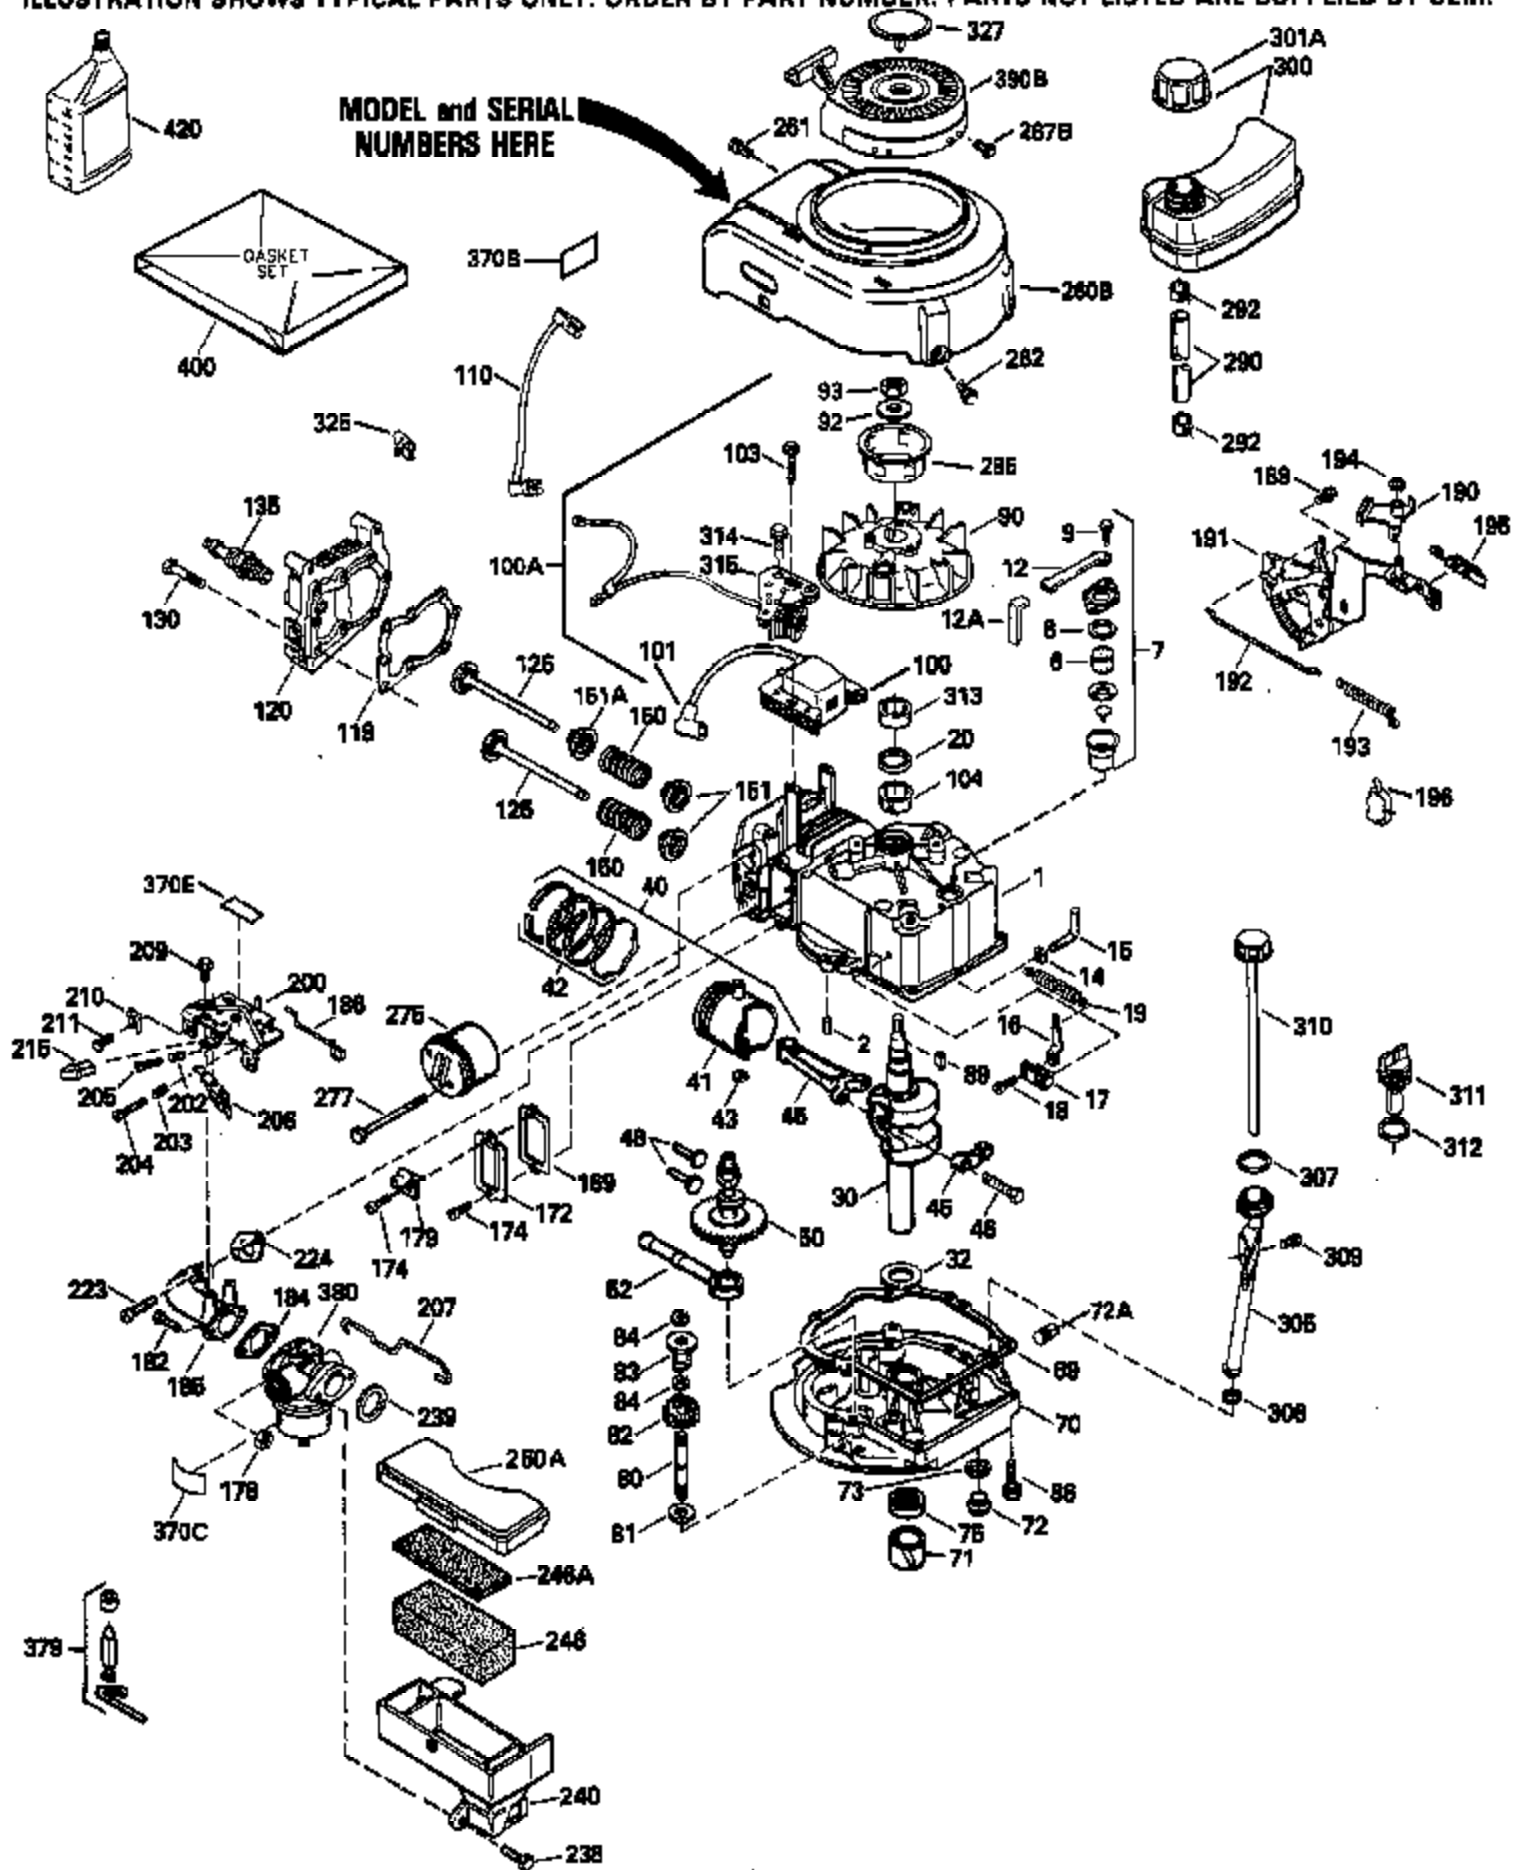

ILLUSTRATION SHOWS TYPICAL PARTS ONLY. ORDER BY PART NUMBER. PARTS NOT LISTED ARE SUPPLIED BY OEM.

Ref #	Part Number	Qty	Description
1	34975		Cylinder Ass'y. (Incl. 2, 8, 9 & 20) (2-1/2")
2	26727		Pin, Dowel
6	33734		Element, Breather
7	34214A		Breather Ass'y. (Incl. 6, 8, 9, 12 & 12A)
8	33735		* Gasket, Breather
9	30200		Screw, 10-24 x 9/16"
12	33886		Tube, Breather
14	28277		Washer
15	30589		Rod, Governor (Incl. 14)
16	31383A		Lever, Governor
17	31335		Clamp, Governor lever
18	650548		Screw, 8-32 x 5/16"
19	31361		Spring, Extension
20	32600		Seal, Oil
30	34473		Crankshaft Ass'y.
40	34514		Piston, Pin & Ring Set (Std.) (2-1/2" Bore)
40	34515		Piston, Pin & Ring Set (.010" OS)
40	34516		Piston, Pin & Ring Set (.020" OS)
41	32538B		Piston & Pin Ass'y. (Incl. 43)(Std.)(2-1/2")
41	32548B		Piston & Pin Ass'y. (Incl. 43) (.010" OS)
41	32549B		Piston & Pin Ass'y. (Incl. 43) (.020" OS)
42	28986		Ring Set (Std.) (2-1/2" Bore)
42	28987		Ring Set (.010" OS)
42	28988		Ring Set (.020" OS)
43	20381		Ring, Piston pin retaining
45	30963B		Rod Assy., Connecting (Incl. 46)
46	32610A		Bolt, Connecting rod
48	27241		Lifter, Valve
50	33148A		Camshaft
52	29914		Oil Pump Assy.
69	35261		* Gasket, Mounting flange
70	30571A		Flange Ass'y. (Incl. 72, 73, 75, 80 & 311)
72	30572		Plug, Oil drain (Incl. 73)
73	28833		* Drain Plug Gasket (Not req. W/plastic plug)
75	26208		Seal, Oil
80	30574		Shaft, Governor
81	30590A		Washer, Flat
82	30591		Gear Assy., Governor (Incl. 81)
83	30588A		Spool, Governor
84	29193		Ring, Retaining
86	650488		Screw, 1/4-20 x 1-1/4"
89	611004		Flywheel Key
90	611046A		Flywheel
92	650815		Washer, Belleville
93	650816		Nut, Flywheel
100	730207		Magneto-to-Solid State Conversion Kit (Includes solid state module, solid state flywheel key, and instructions.)(Use as required on external ignition engines only.)
100	34443A		Solid State Assy.
103	650814		Screw, Torx T-15, 10-24 x 1"
110	34961		Ground Wire
119	29953C		* Gasket, Cylinder head
120	34335		Head, Cylinder
125	29313C		Exhaust Valve (Std.) (Incl. 151)
125	29315C		Exhaust Valve (1/32" OS) (Incl. 151)
126	29314B		Intake Valve (Std.) (Incl. 151)
126	29315C		Intake Valve (1/32" OS) (Incl. 151)