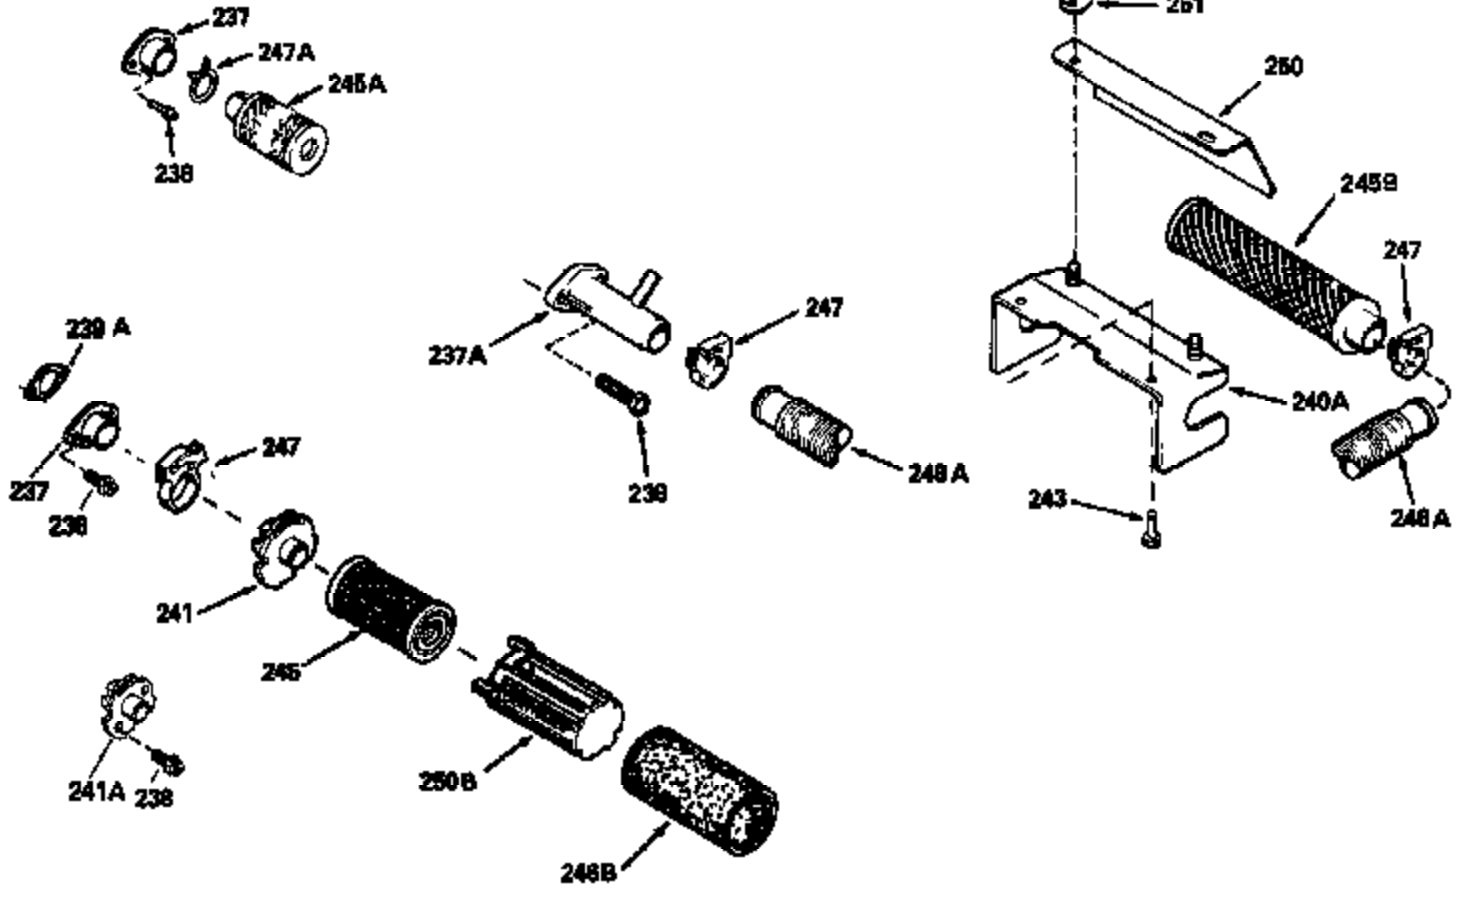

Ref #	Part Number	Qty	Description
19	31361		Spring, Extension
69	35261		* Gasket, Mounting flange
182	6201		Screw, 1/4-28 x 7/8"
185	31384A		Pipe, Intake (Incl. 224)
186	32653		Link, Governor spring
216	33086		Lever, Speed adjusting
223	650451		Screw, 1/4-20 x 1"
238	650806		Screw, 10-32 x 5/8"
246B	35435		Filter, Pre-Air (Use as required)