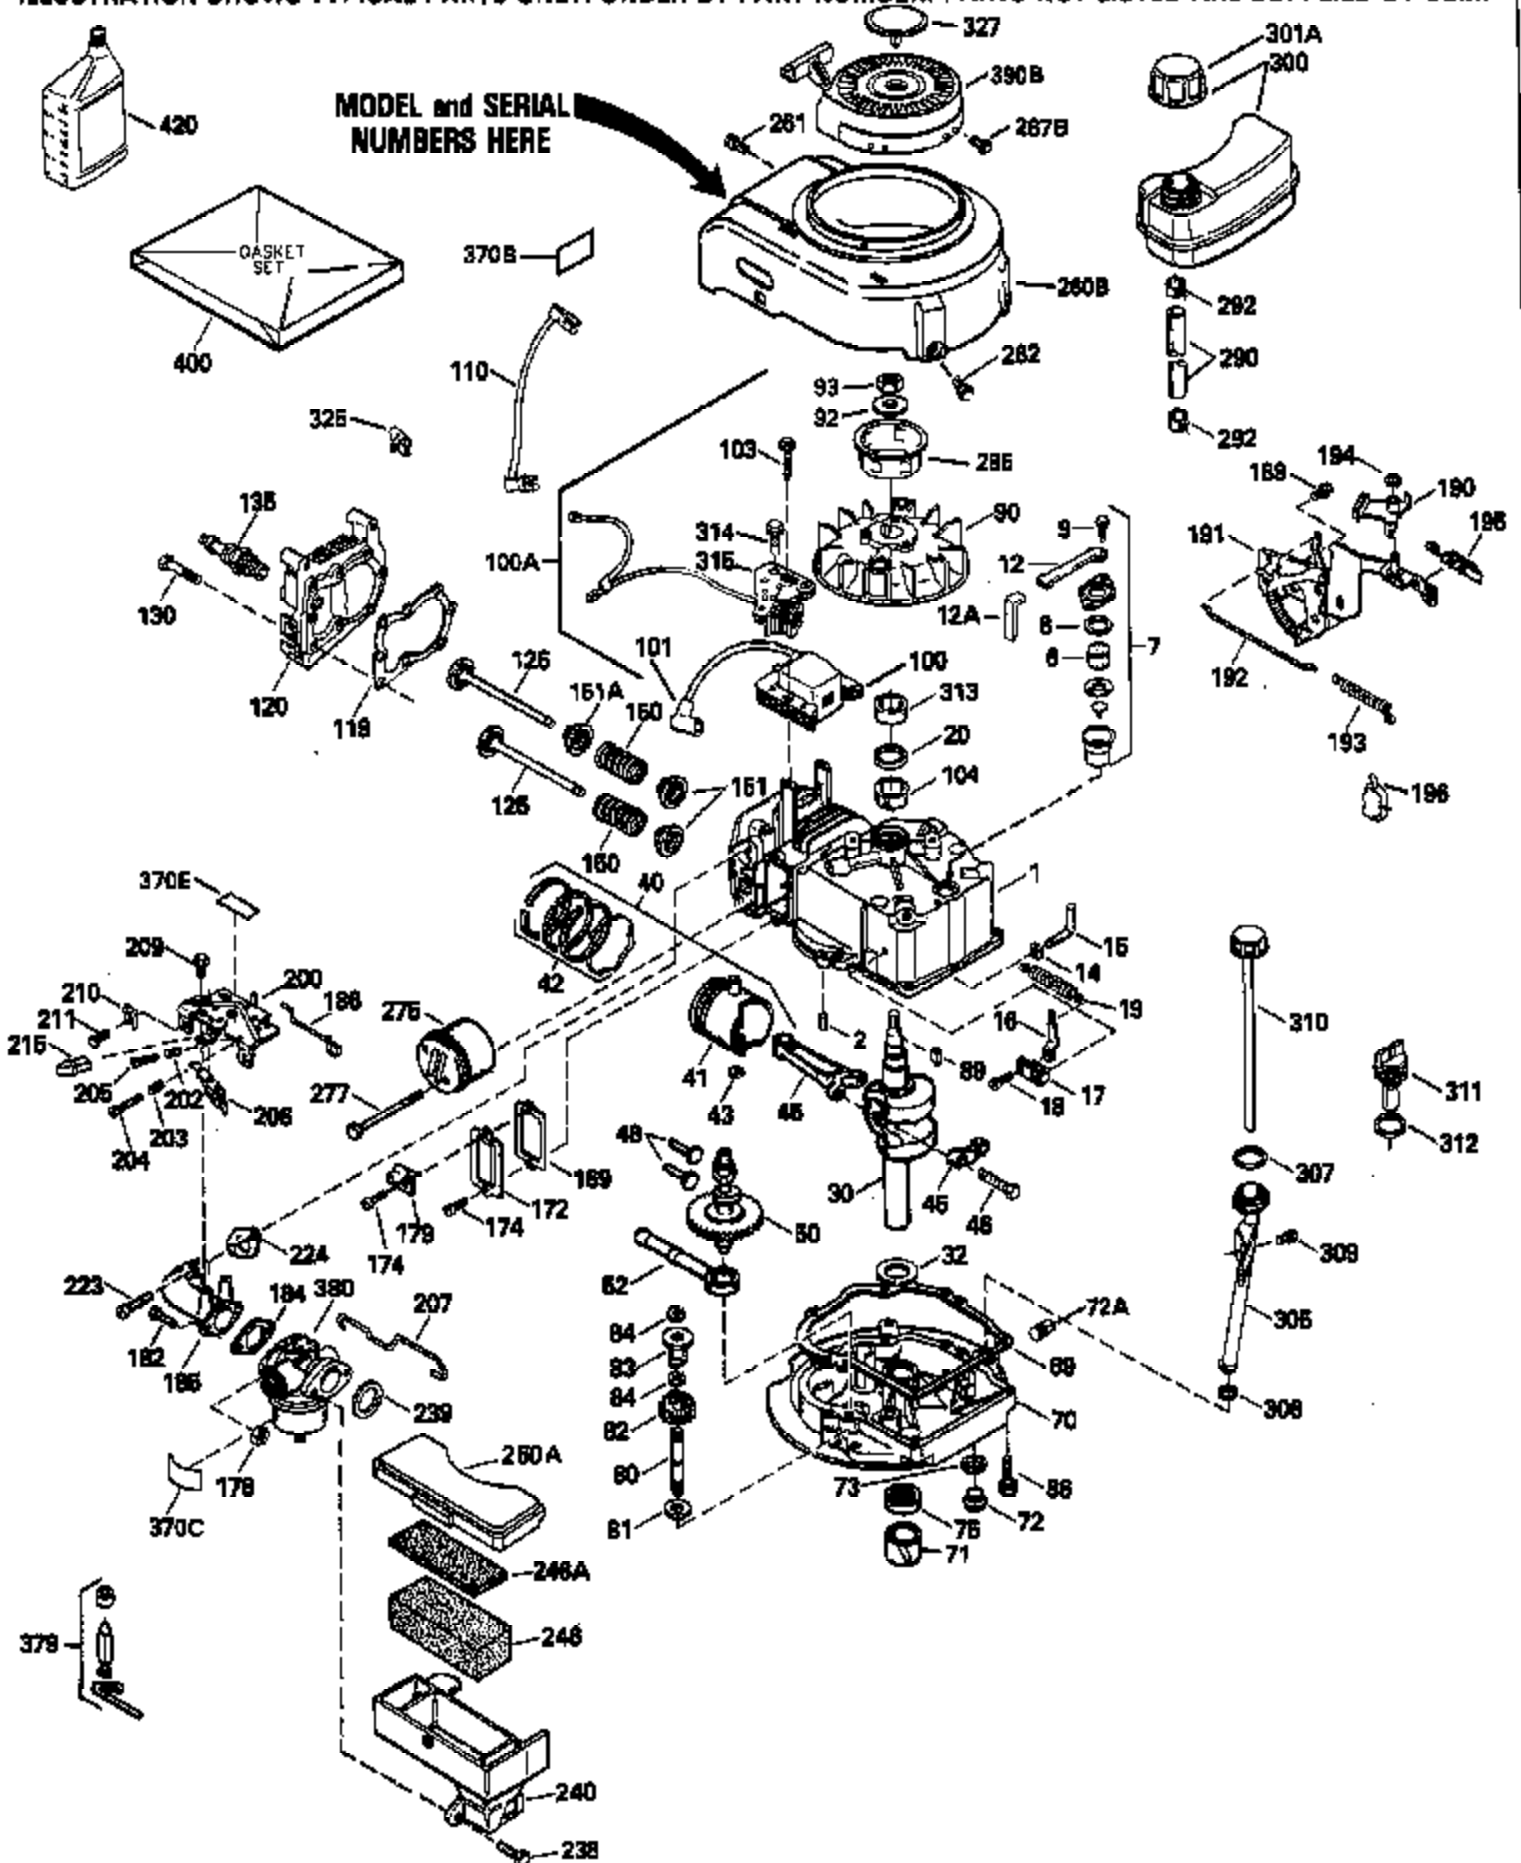

ILLUSTRATION SHOWS TYPICAL PARTS ONLY. ORDER BY PART NUMBER. PARTS NOT LISTED ARE SUPPLIED BY OEM.

Ref #	Part Number	Qty	Description
1	34975		Cylinder Ass'y. (Incl. 2, 8, 9 & 20) (2-1/2")
2	26727		Pin, Dowel
6	33734		Element, Breather
7	34214A		Breather Ass'y. (Incl. 6, 8, 9, 12 & 12A)
8	33735		* Gasket, Breather
9	30200		Screw, 10-24 x 9/16"
12	33886		Tube, Breather
14	28277		Washer
15	30589		Rod, Governor (Incl. 14)
16	31383A		Lever, Governor
17	31335		Clamp, Governor lever
18	650548		Screw, 8-32 x 5/16"
19	31361		Spring, Extension
20	32600		Seal, Oil
30	34460A		Crankshaft Ass'y.
40	34514		Piston, Pin & Ring Set (Std.) (2-1/2" Bore)
40	34515		Piston, Pin & Ring Set (.010" OS)
40	34516		Piston, Pin & Ring Set (.020" OS)
41	32538B		Piston & Pin Ass'y. (Incl. 43)(Std.)(2-1/2")
41	32548B		Piston & Pin Ass'y. (Incl. 43) (.010" OS)
41	32549B		Piston & Pin Ass'y. (Incl. 43) (.020" OS)
42	28986		Ring Set (Std.) (2-1/2" Bore)
42	28987		Ring Set (.010" OS)
42	28988		Ring Set (.020" OS)
43	20381		Ring, Piston pin retaining
45	30963B		Rod Assy., Connecting (Incl. 46)
46	32610A		Bolt, Connecting rod
48	27241		Lifter, Valve
50	33553		Camshaft (MCR)
52	29914		Oil Pump Assy.
69	35261		* Gasket, Mounting flange
70	35651B		Mounting Flange (Incl. 72, 72A, 73, 7 5 & 80)
72	30572		Plug, Oil drain (Incl. 73)
73	28833		* Drain Plug Gasket (Not req. W/plastic plug)
75	26208		Seal, Oil
80	30574		Shaft, Governor
81	30590A		Washer, Flat
82	30591		Gear Assy., Governor (Incl. 81)
83	30588A		Spool, Governor
84	29193		Ring, Retaining
86	650488		Screw, 1/4-20 x 1-1/4"
89	611004		Flywheel Key
90	611046A		Flywheel
92	650815		Washer, Belleville
93	650816		Nut, Flywheel
100	730207		Magneto-to-Solid State Conversion Kit (Includes solid state module, solid state flywheel key, and instructions.)(Use as required on external ignition engines only.)
100	34443A		Solid State Assy.
103	650814		Screw, Torx T-15, 10-24 x 1"
110	34961		Ground Wire
119	29953C		* Gasket, Cylinder head
120	34335		Head, Cylinder
125	29313C		Exhaust Valve (Std.) (Incl. 151)
125	29315C		Exhaust Valve (1/32" OS) (Incl. 151)
126	29314B		Intake Valve (Std.) (Incl. 151)
126	29315C		Intake Valve (1/32" OS) (Incl. 151)