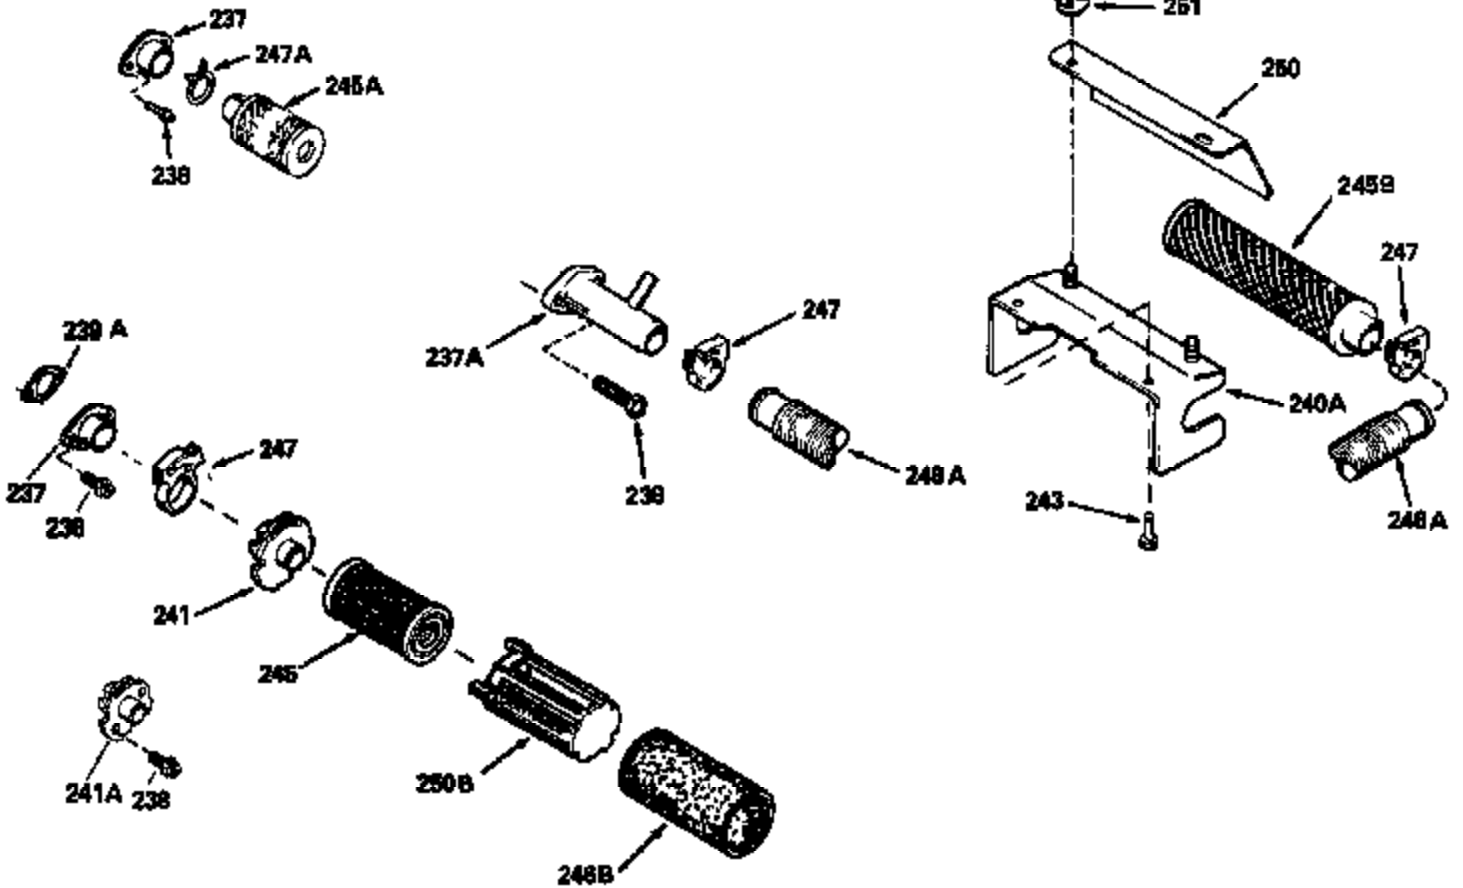

Ref #	Part Number	Qty	Description
400	33238C		* Gasket Set (Incl. items marked *)
420	730225		SAE 30, 4-Cycle Engine Oil (Quart)

ILLUSTRATION SHOWS TYPICAL PARTS ONLY. ORDER BY PART NUMBER. PARTS NOT LISTED ARE SUPPLIED BY OEM.

Engine Parts List #2

Ref #	Part Number	Qty	Description
118	730194		Rope Guide Kit (Use as required with 34476 fuel tank)
238	650806		Screw, 10-32 x 5/8"
246C	35705		Filter, Pre-Air (Optional)
260A	34936		Housing, Blower
262	650831		Screw, 1/4-20 x 15/32"
286	35009		Screen, Starter cup
287A	650735		Screw, 10-24 x 3/8" (Use as required)
287A			Pop Rivet, (3/16" Dia.)(Purchase locally)
298	28763		Screw, 10-32 x 35/64"
300B	34476		Fuel Tank (Incl. 292 & 301)
301	33032		Fuel Cap
354	35025		Staple (Not used on all models)
357	34985		Rope Stop & Staple Ass'y. (Incl. 354)
370A	34346		Decal, Instruction
390A	590420A		Rewind Starter (Refer to Division 5, Section C, page 25 or Fiche 8, Grid G-7 for breakdown)

Ref #	Part Number	Qty	Description
19	31361		Spring, Extension
69	35261		* Gasket, Mounting flange
182	6201		Screw, 1/4-28 x 7/8"
185	31384A		Pipe, Intake (Incl. 224)
186	34337		Link, Governor spring
209	30200		Screw, 10-24 x 9/16"
223	650451		Screw, 1/4-20 x 1"
238	650806		Screw, 10-32 x 5/8"
246B	35435		Filter, Pre-Air (Use as required)