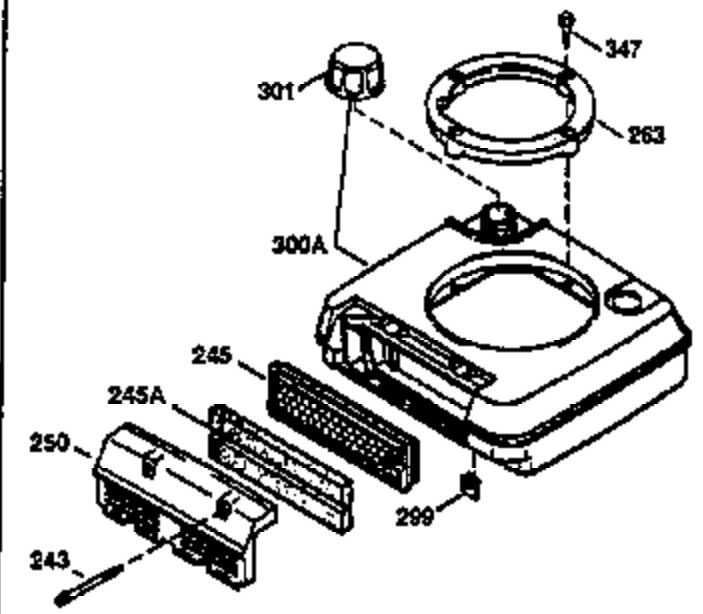

ILLUSTRATION SHOWS TYPICAL PARTS ONLY, ORDER BY PART NUMBER. PARTS NOT LISTED ARE SUPPLIED BY OEM.

Engine Parts List #2

Ref #	Part Number	Qty	Description
134B	34438	1	Stop Lever Spring
134C	34439	1	Stop Lever Clip
134A	34657	1	Stop Lever
238	650932	2	Screw, 10-32 x 49/64"
239	34338	1	* Air Cleaner Gasket
245	35066	1	Air Cleaner Filter
250	35065	1	Air Cleaner Cover
260	35478	1	Blower Housing
287	650926	2	Screw, 8-32 x 21/64"
300	32170B	1	Fuel Tank (Incl. 292 & 301)
301	33032	1	Fuel Cap
370	36260	1	Primer Decal
390	590688	1	Rewind Starter