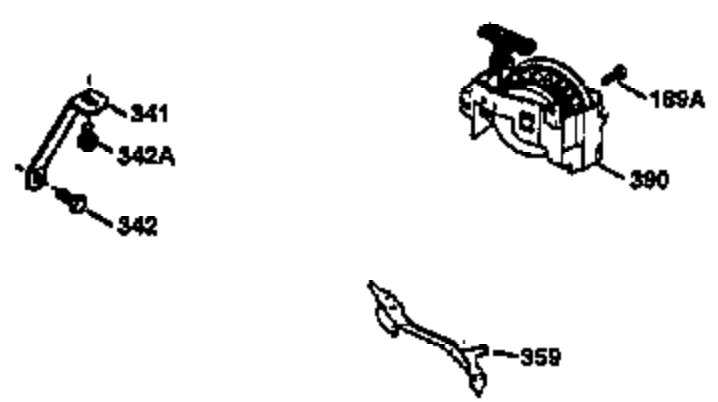

ILLUSTRATION SHOWS TYPICAL PARTS ONLY, ORDER BY PART NUMBER. PARTS NOT LISTED ARE SUPPLIED BY OEM.

Engine Parts List #2

Ref #	Part Number	Qty	Description
134B	34438	1	Stop Lever Spring
134C	34439	1	Stop Lever Clip
134A	34657	1	Stop Lever
238	650932	2	Screw, 10-32 x 49/64"
239	34338	1	* Air Cleaner Gasket
245	35066	1	Air Cleaner Filter
250	35065	1	Air Cleaner Cover
260	35478	1	Blower Housing
287	650926	2	Screw, 8-32 x 21/64"
300	32170B	1	Fuel Tank (Incl. 292 & 301)
301	33032	1	Fuel Cap
370	36260	1	Primer Decal
390	590688	1	Rewind Starter