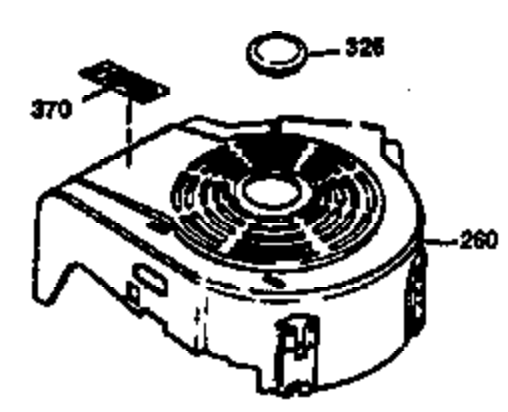

ILLUSTRATION SHOWS TYPICAL PARTS ONLY, ORDER BY PART NUMBER. PARTS NOT LISTED ARE SUPPLIED BY OEM.

Engine Parts List #2

Ref #	Part Number	Qty	Description
134B	34438	1	Stop Lever Spring
134C	34439	1	Stop Lever Clip
134A	34657	1	Stop Lever
238	650932	2	Screw, 10-32 x 49/64"
239	34338	1	* Air Cleaner Gasket
245	35066	1	Air Cleaner Filter
250	35065	1	Air Cleaner Cover
260	35478	1	Blower Housing
287	650926	2	Screw, 8-32 x 21/64"
300	32170B	1	Fuel Tank (Incl. 292 & 301)
301	33032	1	Fuel Cap
370	36260	1	Primer Decal
390	590688	1	Rewind Starter