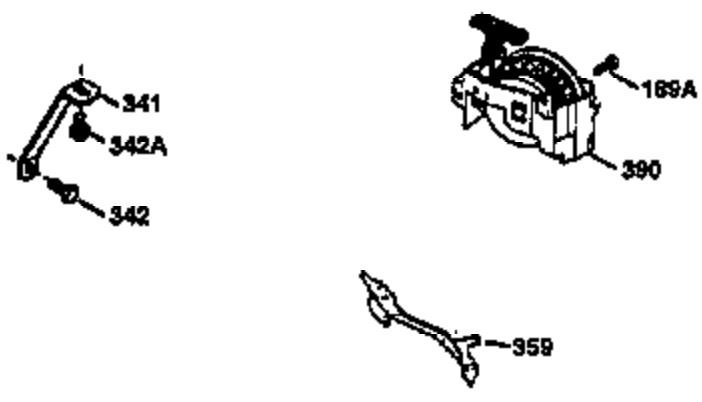

ILLUSTRATION SHOWS TYPICAL PARTS ONLY, ORDER BY PART NUMBER. PARTS NOT LISTED ARE SUPPLIED BY OEM.

Ref #	Part Number	Qty	Description
134A	34657	1	Stop Lever Ass'y. (Incl. 134B, 134C & 261)
134B	34438	1	Stop Lever Spring
134C	34439	1	Stop Lever Clip
239	34338	1	* Air Cleaner Gasket
243	650932	2	Screw, 10-32 x 49/64"
245	35066	1	Air Cleaner Filter
250	35065	1	Air Cleaner Cover
260	35478	1	Blower Housing
287	650926	2	Screw, 8-32 x 21/64"
300	32170B	1	Fuel Tank (Inc. 292 & 301)
301	33032	1	Fuel Cap
370	36260	1	Primer Decal
390	590688	1	Rewind Starter