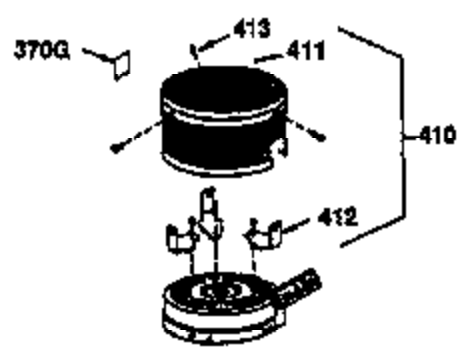

ILLUSTRATION SHOWS TYPICAL PARTS ONLY. ORDER BY PART NUMBER. PARTS NOT LISTED ARE SUPPLIED BY OEM.

Ref #	Part Number	Qty	Description
19	31361	1	Extension Spring
53	31745	1	Tang Washer
54	31787	1	Thrust Washer
55	33774	1	PTO Shaft
56	33401	1	Right Hand Worm Gear
57	31749	1	Retaining Ring
58	31744	1	Oil Seal
59	31747	1	Washer
69	35261	1	* Mounting Flange Gasket
70	35609A	1	Mounting Flange (Incl.58,72 thru 83,3 11,312)
87	650492	1	Screw, 1/4-20 x 2-1/4"
90	611112	1	Flywheel
134A	34657	1	Stop Lever Ass'y. (Incl. 134B, 134C & 261)
134B	34438	1	Stop Lever Spring
134C	34439	1	Stop Lever Clip
182	6201	2	Screw, 1/4-28 x 7/8"
185	31384A	1	Intake Pipe (Incl. 224)
186	32653	1	Governor Link
216	33086	1	R.P.M. Adjusting Lever
223	650451	2	Screw, 1/4-20 x 1"
241	35797	1	Air Cleaner Collar
245	35066	1	Air Cleaner Filter
250	35065	1	Air Cleaner Cover
275	27181B	1	Muffler (Incl. 277)
277	650795	2	Screw, 1/4-20 x 2-1/4"