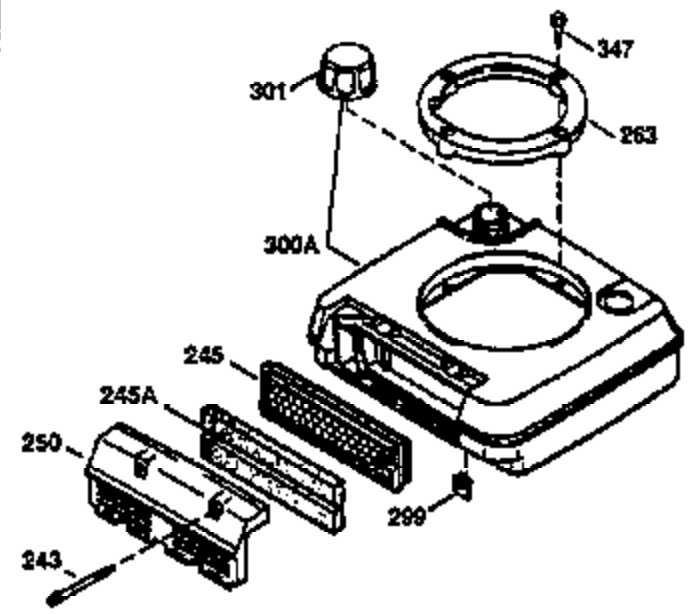

ILLUSTRATION SHOWS TYPICAL PARTS ONLY, ORDER BY PART NUMBER. PARTS NOT LISTED ARE SUPPLIED BY OEM.

Ref #	Part Number	Qty	Description
134A	34657	1	Stop Lever Ass'y. (Incl. 134B, 134C & 261)
134B	34438	1	Stop Lever Spring
134C	34439	1	Stop Lever Clip
239	34338	1	* Air Cleaner Gasket
243	650932	2	Screw, 10-32 x 49/64"
245	35066	1	Air Cleaner Filter
250	35065	1	Air Cleaner Cover
260	35478	1	Blower Housing
287	650926	2	Screw, 8-32 x 21/64"
300	32170B	1	Fuel Tank (Inc. 292 & 301)
301	33032	1	Fuel Cap
370	36260	1	Primer Decal
390	590688	1	Rewind Starter