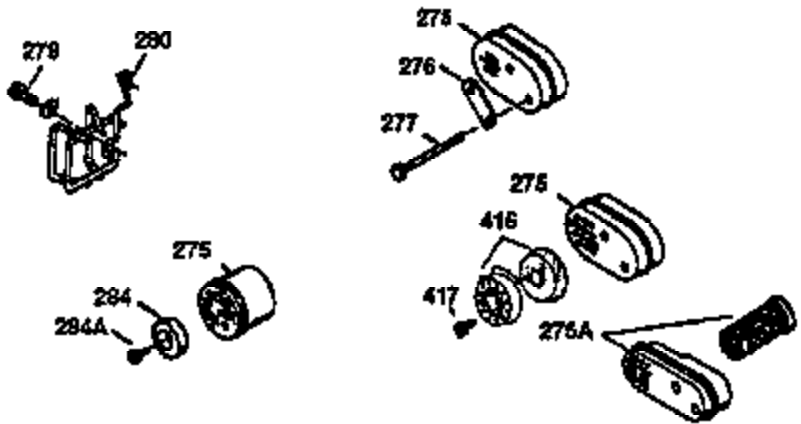

ILLUSTRATION SHOWS TYPICAL PARTS ONLY. ORDER BY PART NUMBER. PARTS NOT LISTED ARE SUPPLIED BY OEM.

Ref #	Part Number	Qty	Description
19	31361	1	Extension Spring
53	31745	1	Tang Washer
54	31787	1	Thrust Washer
55	33774	1	PTO Shaft
56	33401	1	Right Hand Worm Gear
57	31749	1	Retaining Ring
58	31744	1	Oil Seal
59	31747	1	Washer
69	35261	1	* Mounting Flange Gasket
70	35609A	1	Mounting Flange (Incl.58,72 thru 83,3 11,312)
87	650492	1	Screw, 1/4-20 x 2-1/4"
90	611112	1	Flywheel
134A	34657	1	Stop Lever Ass'y. (Incl. 134B, 134C & 261)
134B	34438	1	Stop Lever Spring
134C	34439	1	Stop Lever Clip
182	6201	2	Screw, 1/4-28 x 7/8"
185	31384A	1	Intake Pipe (Incl. 224)
186	32653	1	Governor Link
216	33086	1	R.P.M. Adjusting Lever
223	650451	2	Screw, 1/4-20 x 1"
241	35797	1	Air Cleaner Collar
245	35066	1	Air Cleaner Filter
250	35065	1	Air Cleaner Cover
275	27181B	1	Muffler (Incl. 277)
277	650795	2	Screw, 1/4-20 x 2-1/4"