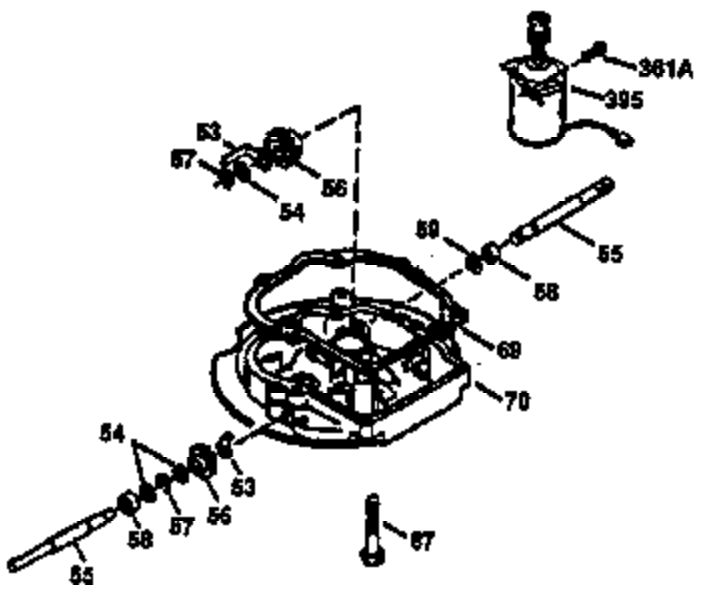

ILLUSTRATION SHOWS TYPICAL PARTS ONLY. ORDER BY PART NUMBER. PARTS NOT LISTED ARE SUPPLIED BY OEM.

Ref #	Part Number	Qty	Description
19	31361	1	Extension Spring
53	31745	1	Tang Washer
54	31787	1	Thrust Washer
55	33774	1	PTO Shaft
56	33401	1	Right Hand Worm Gear
57	31749	1	Retaining Ring
58	31744	1	Oil Seal
59	31747	1	Washer
69	35261	1	* Mounting Flange Gasket
70	35609A	1	Mounting Flange (Incl.58,72 thru 83,3 11,312)
87	650492	1	Screw, 1/4-20 x 2-1/4"
90	611112	1	Flywheel
134A	34657	1	Stop Lever Ass'y. (Incl. 134B, 134C & 261)
134B	34438	1	Stop Lever Spring
134C	34439	1	Stop Lever Clip
182	6201	2	Screw, 1/4-28 x 7/8"
185	31384A	1	Intake Pipe (Incl. 224)
186	32653	1	Governor Link
216	33086	1	R.P.M. Adjusting Lever
223	650451	2	Screw, 1/4-20 x 1"
241	35797	1	Air Cleaner Collar
245	35066	1	Air Cleaner Filter
250	35065	1	Air Cleaner Cover
275	27181B	1	Muffler (Incl. 277)
277	650795	2	Screw, 1/4-20 x 2-1/4"