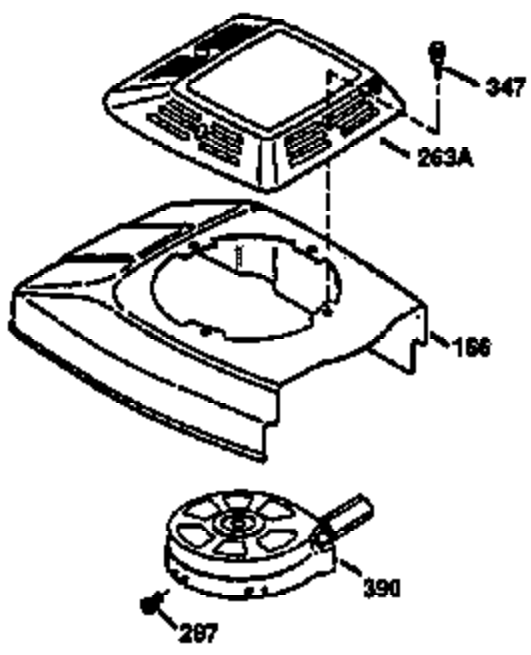

ILLUSTRATION SHOWS TYPICAL PARTS ONLY, ORDER BY PART NUMBER. PARTS NOT LISTED ARE SUPPLIED BY OEM.

Ref #	Part Number	Qty	Description
134A	34657	1	Stop Lever Ass'y. (Incl. 134B, 134C & 261)
134B	34438	1	Stop Lever Spring
134C	34439	1	Stop Lever Clip
239	34338	1	* Air Cleaner Gasket
243	650932	2	Screw, 10-32 x 49/64"
245	35066	1	Air Cleaner Filter
250	35065	1	Air Cleaner Cover
260	35478	1	Blower Housing
287	650926	2	Screw, 8-32 x 21/64"
300	32170B	1	Fuel Tank (Inc. 292 & 301)
301	33032	1	Fuel Cap
370	36260	1	Primer Decal
390	590688	1	Rewind Starter