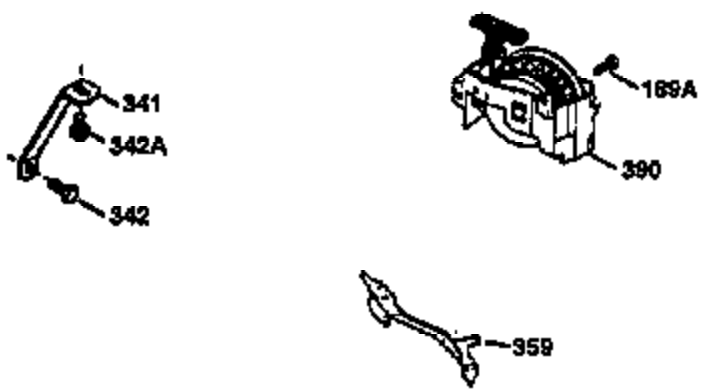

ILLUSTRATION SHOWS TYPICAL PARTS ONLY, ORDER BY PART NUMBER. PARTS NOT LISTED ARE SUPPLIED BY OEM.

Ref #	Part Number	Qty	Description
134A	34657	1	Stop Lever Ass'y. (Incl. 134B, 134C & 261)
134B	34438	1	Stop Lever Spring
134C	34439	1	Stop Lever Clip
239	34338	1	* Air Cleaner Gasket
243	650932	2	Screw, 10-32 x 49/64"
245	35066	1	Air Cleaner Filter
250	35065	1	Air Cleaner Cover
260	35478	1	Blower Housing
287	650926	2	Screw, 8-32 x 21/64"
300	32170B	1	Fuel Tank (Inc. 292 & 301)
301	33032	1	Fuel Cap
370	36260	1	Primer Decal
390	590688	1	Rewind Starter