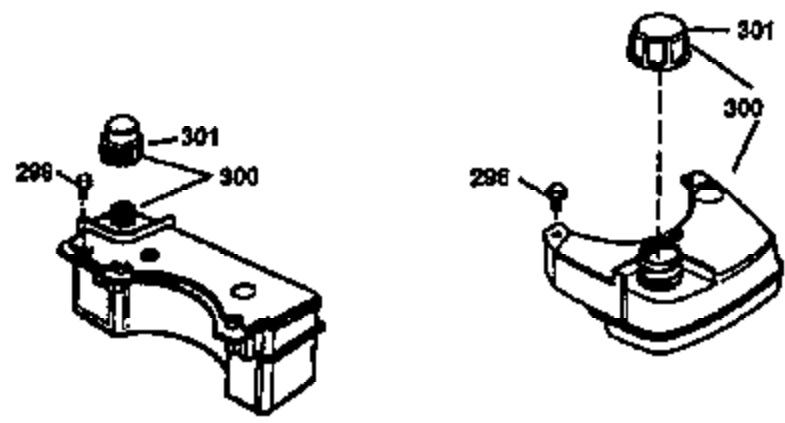

ILLUSTRATION SHOWS TYPICAL PARTS ONLY, ORDER BY PART NUMBER. PARTS NOT LISTED ARE SUPPLIED BY OEM.

Ref #	Part Number	Qty	Description
134A	34657	1	Stop Lever Ass'y. (Incl. 134B, 134C & 261)
134B	34438	1	Stop Lever Spring
134C	34439	1	Stop Lever Clip
239	34338	1	* Air Cleaner Gasket
243	650932	2	Screw, 10-32 x 49/64"
245	35066	1	Air Cleaner Filter
250	35065	1	Air Cleaner Cover
260	35478	1	Blower Housing
287	650926	2	Screw, 8-32 x 21/64"
300	32170B	1	Fuel Tank (Inc. 292 & 301)
301	33032	1	Fuel Cap
370	36260	1	Primer Decal
390	590688	1	Rewind Starter