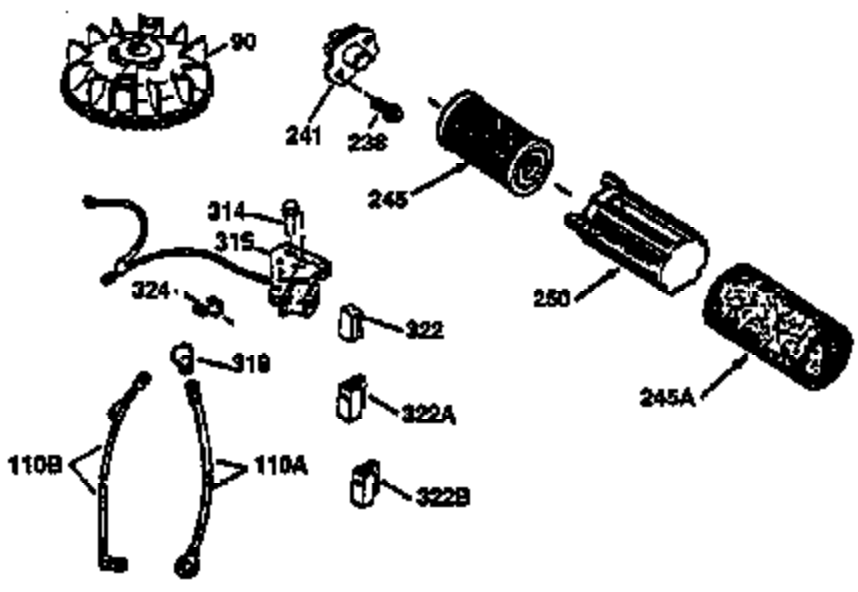

ILLUSTRATION SHOWS TYPICAL PARTS ONLY. ORDER BY PART NUMBER. PARTS NOT LISTED ARE SUPPLIED BY OEM.

Ref #	Part Number	Qty	Description
19	31361	1	Extension Spring
53	31745	1	Tang Washer
54	31787	1	Thrust Washer
55	33774	1	PTO Shaft
56	33401	1	Right Hand Worm Gear
57	31749	1	Retaining Ring
58	31744	1	Oil Seal
59	31747	1	Washer
69	35261	1	* Mounting Flange Gasket
70	35609A	1	Mounting Flange (Incl.58,72 thru 83,3 11,312)
87	650492	1	Screw, 1/4-20 x 2-1/4"
90	611112	1	Flywheel
134A	34657	1	Stop Lever Ass'y. (Incl. 134B, 134C & 261)
134B	34438	1	Stop Lever Spring
134C	34439	1	Stop Lever Clip
182	6201	2	Screw, 1/4-28 x 7/8"
185	31384A	1	Intake Pipe (Incl. 224)
186	32653	1	Governor Link
216	33086	1	R.P.M. Adjusting Lever
223	650451	2	Screw, 1/4-20 x 1"
241	35797	1	Air Cleaner Collar
245	35066	1	Air Cleaner Filter
250	35065	1	Air Cleaner Cover
275	27181B	1	Muffler (Incl. 277)
277	650795	2	Screw, 1/4-20 x 2-1/4"