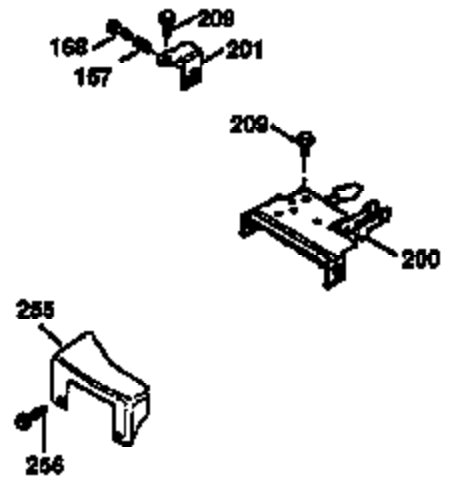

ILLUSTRATION SHOWS TYPICAL PARTS ONLY. ORDER BY PART NUMBER. PARTS NOT LISTED ARE SUPPLIED BY OEM.

Ref #	Part Number	Qty	Description
19	31361	1	Extension Spring
53	31745	1	Tang Washer
54	31787	1	Thrust Washer
55	33774	1	PTO Shaft
56	33401	1	Right Hand Worm Gear
57	31749	1	Retaining Ring
58	31744	1	Oil Seal
59	31747	1	Washer
69	35261	1	* Mounting Flange Gasket
70	35609A	1	Mounting Flange (Incl.58,72 thru 83,3 11,312)
87	650492	1	Screw, 1/4-20 x 2-1/4"
90	611112	1	Flywheel
134A	34657	1	Stop Lever Ass'y. (Incl. 134B, 134C & 261)
134B	34438	1	Stop Lever Spring
134C	34439	1	Stop Lever Clip
182	6201	2	Screw, 1/4-28 x 7/8"
185	31384A	1	Intake Pipe (Incl. 224)
186	32653	1	Governor Link
216	33086	1	R.P.M. Adjusting Lever
223	650451	2	Screw, 1/4-20 x 1"
241	35797	1	Air Cleaner Collar
245	35066	1	Air Cleaner Filter
250	35065	1	Air Cleaner Cover
275	27181B	1	Muffler (Incl. 277)
277	650795	2	Screw, 1/4-20 x 2-1/4"