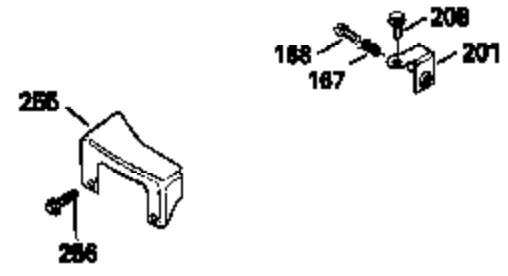

Ref #	Part Number	Qty	Description
19	31361		Spring, Extension
53	31745		Tang, Washer
54	31747		Washer, Flat
55	33774		Shaft, P.T.O.
56	33401		Right Hand Worm Gear
57	31749		Ring, Retaining
58	31744		Seal, Oil
59	31787		Washer, Flat
69	35261		* Gasket, Mounting flange
70A	35609		Flange Ass'y. (Incl.58, 72, 73, 75, 8 0 & 311)
87	650492		Screw, 1/4-20 x 2-1/4"
182	6201		Screw, 1/4-28 x 7/8"
185	31384A		Pipe, Intake (Incl. 224)
186	32653		Link, Governor spring
216	33086		Lever, Speed adjusting
223	650451		Screw, 1/4-20 x 1"
241	35067		Collar, Air cleaner (Black)
245	35066		Filter, Air cleaner
246B	35435		Filter, Pre-Air (Use as required)
247A	35068		Clamp, Air cleaner
250B	35065		Air Cleaner Cover Ass'y.