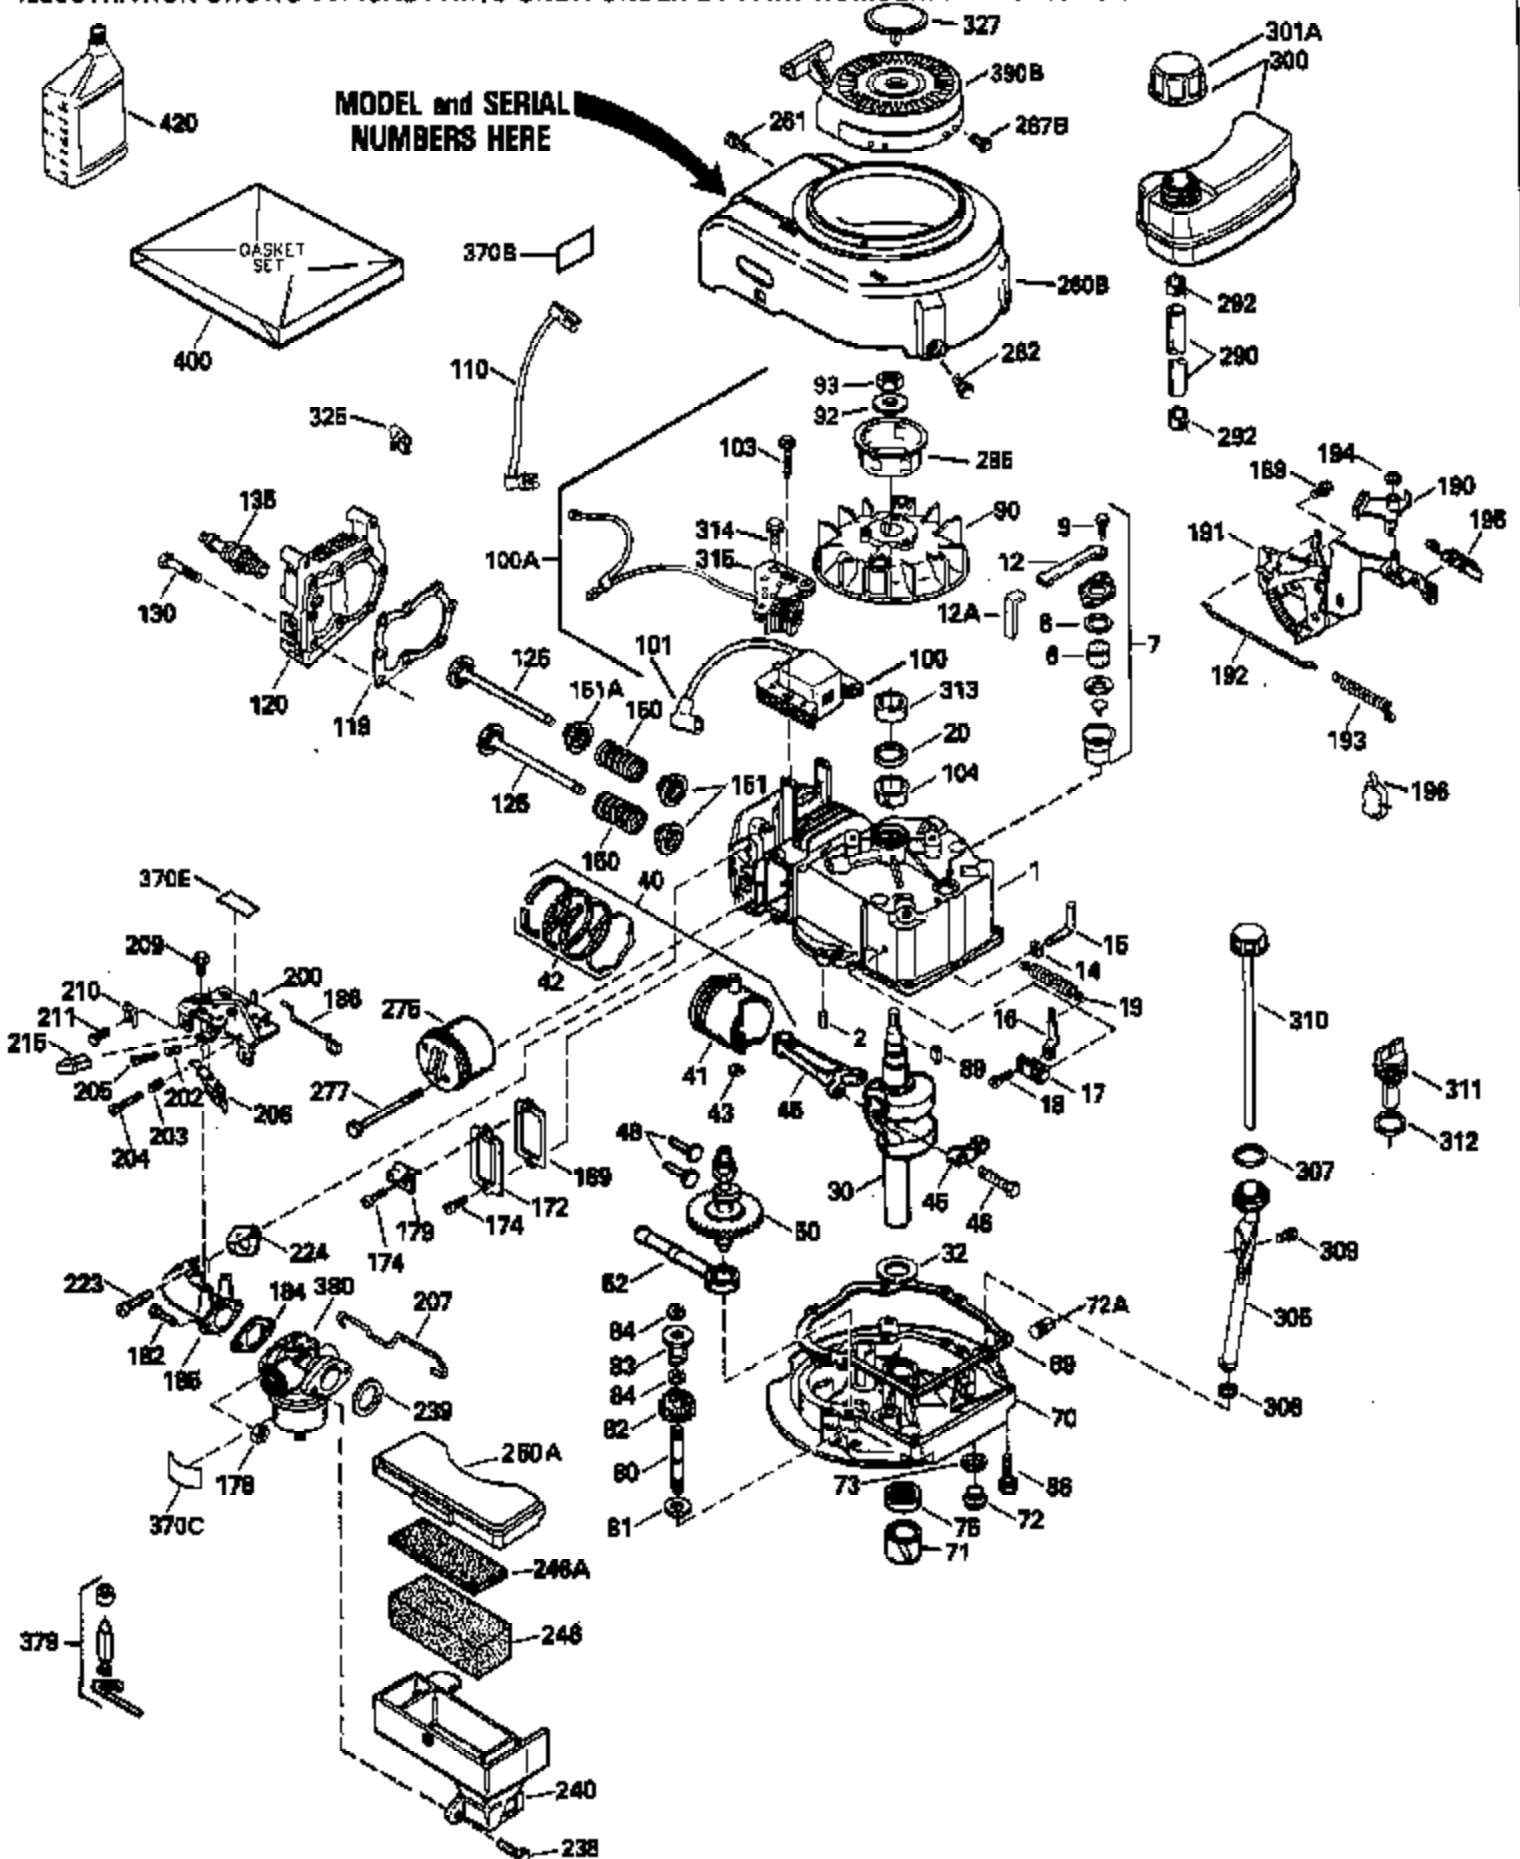

ILLUSTRATION SHOWS TYPICAL PARTS ONLY. ORDER BY PART NUMBER. PARTS NOT LISTED ARE SUPPLIED BY OEM.

Ref #	Part Number	Qty	Description
1	34975		Cylinder Ass'y. (Incl. 2, 8, 9 & 20) (2-1/2")
2	26727		Pin, Dowel
6	33734		Element, Breather
7	34214A		Breather Ass'y. (Incl. 6, 8, 9, 12 & 12A)
8	33735		* Gasket, Breather
9	30200		Screw, 10-24 x 9/16"
12A	34695		Elbow, Breather tube
12	33886		Tube, Breather
14	28277		Washer
15	31513		Rod, Governor
16	31383A		Lever, Governor
17	31335		Clamp, Governor lever
18	650548		Screw, 8-32 x 5/16"
19	31361		Spring, Extension
20	32600		Seal, Oil
30	34450		Crankshaft Ass'y.
40	34514		Piston, Pin & Ring Set (Std.) (2-1/2" Bore)
40	34515		Piston, Pin & Ring Set (.010" OS)
40	34516		Piston, Pin & Ring Set (.020" OS)
41	32538B		Piston & Pin Ass'y. (Incl. 43)(Std.)(2-1/2")
41	32548B		Piston & Pin Ass'y. (Incl. 43) (.010" OS)
41	32549B		Piston & Pin Ass'y. (Incl. 43) (.020" OS)
42	28986		Ring Set (Std.) (2-1/2" Bore)
42	28987		Ring Set (.010" OS)
42	28988		Ring Set (.020" OS)
43	20381		Ring, Piston pin retaining
45	30963B		Rod Assy., Connecting (Incl. 46)
46	32610A		Bolt, Connecting rod
48	27241		Lifter, Valve
50	33148A		Camshaft
52	29914		Oil Pump Assy.
69	35261		* Gasket, Mounting flange
72	30572		Plug, Oil drain (Incl. 73)
73	28833		* Drain Plug Gasket (Not req. W/plastic plug)
75	26208		Seal, Oil
80	30574		Shaft, Governor
81	30590A		Washer, Flat
82	30591		Gear Assy., Governor (Incl. 81)
83	30588A		Spool, Governor
84	29193		Ring, Retaining
86	650488		Screw, 1/4-20 x 1-1/4"
89	611004		Flywheel Key
90	611046A		Flywheel
92	650815		Washer, Belleville
93	650816		Nut, Flywheel
100	730207		Magneto-to-Solid State Conversion Kit (Includes solid state module, solid state flywheel key, and instructions.)(Use as required on external ignition engines only.)
100	34443A		Solid State Assy.
103	650814		Screw, Torx T-15, 10-24 x 1"
119	29953C		* Gasket, Cylinder head
120	34335		Head, Cylinder
125	29313C		Exhaust Valve (Std.) (Incl. 151)
125	29315C		Exhaust Valve (1/32" OS) (Incl. 151)
126	29314B		Intake Valve (Std.) (Incl. 151)
126	29315C		Intake Valve (1/32" OS) (Incl. 151)
130	6021A		Screw, 5/16-18 x 1-1/2"