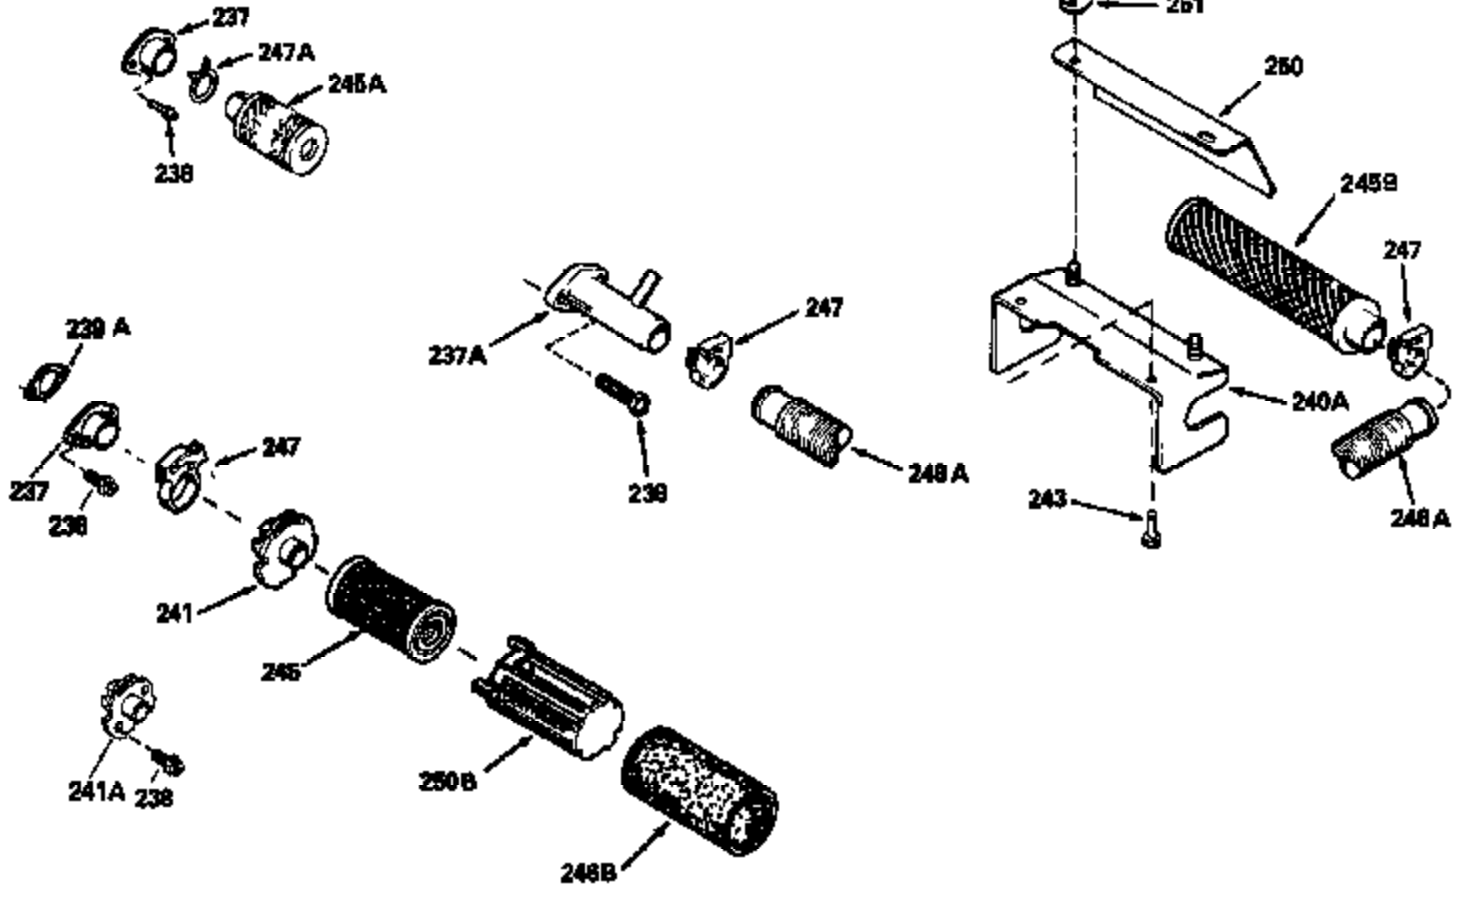

Ref #	Part Number	Qty	Description
19	31361		Spring, Extension
53	31745		Tang, Washer
54	31747		Washer, Flat
55	33774		Shaft, P.T.O.
56	33401		Right Hand Worm Gear
57	31749		Ring, Retaining
58	31744		Seal, Oil
59	31787		Washer, Flat
69	35261		* Gasket, Mounting flange
70A	35609		Flange Ass'y. (Incl.58, 72, 73, 75, 8 0 & 311)
87	650492		Screw, 1/4-20 x 2-1/4"
182	6201		Screw, 1/4-28 x 7/8"
185	31384A		Pipe, Intake (Incl. 224)
186	32653		Link, Governor spring
216	33086		Lever, Speed adjusting
223	650451		Screw, 1/4-20 x 1"
241	35067		Collar, Air cleaner (Black)
245	35066		Filter, Air cleaner
246B	35435		Filter, Pre-Air (Use as required)
247A	35068		Clamp, Air cleaner
250B	35065		Air Cleaner Cover Ass'y.