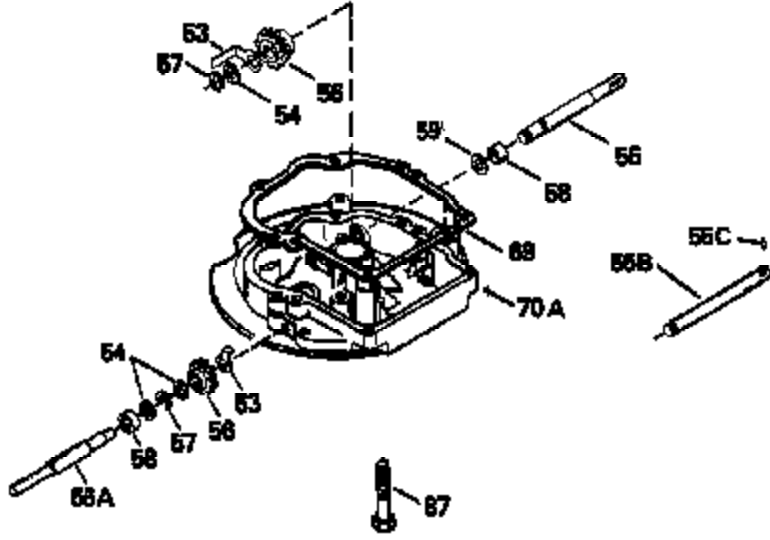

Ref #	Part Number	Qty	Description
19	31361		Spring, Extension
53	31745		Tang, Washer
54	31747		Washer, Flat
55	33774		Shaft, P.T.O.
56	33401		Right Hand Worm Gear
57	31749		Ring, Retaining
58	31744		Seal, Oil
59	31787		Washer, Flat
69	35261		* Gasket, Mounting flange
70A	35609		Flange Ass'y. (Incl.58, 72, 73, 75, 8 0 & 311)
87	650492		Screw, 1/4-20 x 2-1/4"
182	6201		Screw, 1/4-28 x 7/8"
185	31384A		Pipe, Intake (Incl. 224)
186	32653		Link, Governor spring
216	33086		Lever, Speed adjusting
223	650451		Screw, 1/4-20 x 1"
241	35067		Collar, Air cleaner (Black)
245	35066		Filter, Air cleaner
246B	35435		Filter, Pre-Air (Use as required)
247A	35068		Clamp, Air cleaner
250B	35065		Air Cleaner Cover Ass'y.