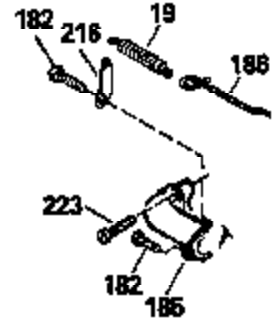

Ref #	Part Number	Qty	Description
19	31361		Spring, Extension
53	31745		Tang, Washer
54	31747		Washer, Flat
55	33774		Shaft, P.T.O.
56	33401		Right Hand Worm Gear
57	31749		Ring, Retaining
58	31744		Seal, Oil
59	31787		Washer, Flat
69	35261		* Gasket, Mounting flange
70A	35609		Flange Ass'y. (Incl.58, 72, 73, 75, 8 0 & 311)
87	650492		Screw, 1/4-20 x 2-1/4"
182	6201		Screw, 1/4-28 x 7/8"
185	31384A		Pipe, Intake (Incl. 224)
186	32653		Link, Governor spring
216	33086		Lever, Speed adjusting
223	650451		Screw, 1/4-20 x 1"
241	35067		Collar, Air cleaner (Black)
245	35066		Filter, Air cleaner
246B	35435		Filter, Pre-Air (Use as required)
247A	35068		Clamp, Air cleaner
250B	35065		Air Cleaner Cover Ass'y.