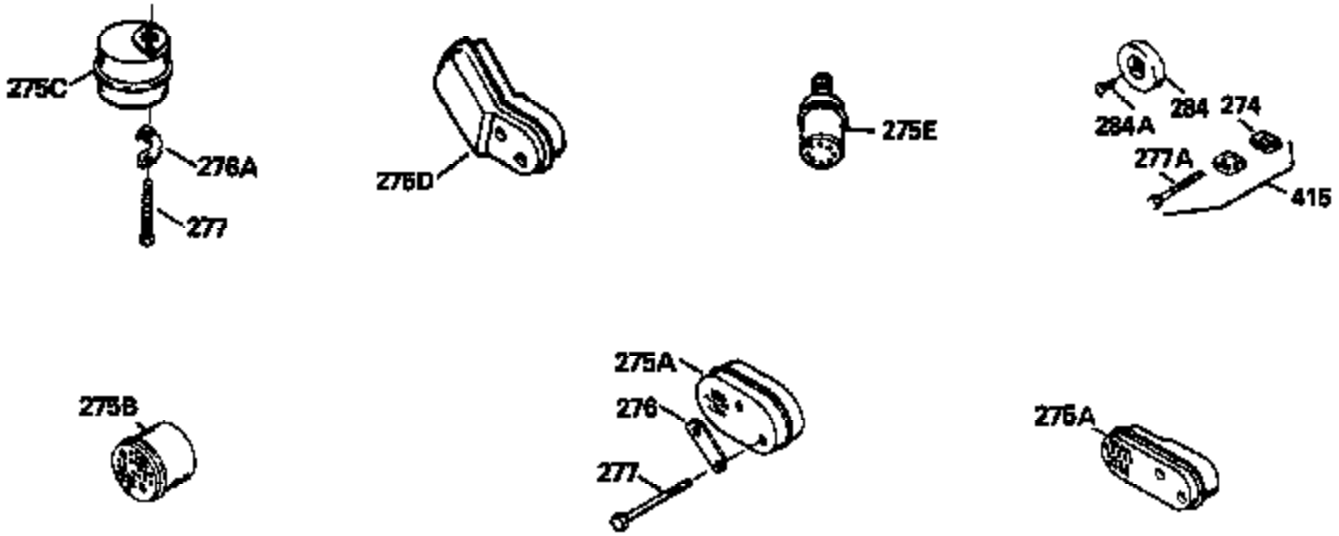

Ref #	Part Number	Qty	Description
274	26754A		* Gasket, Exhaust (Use as required)
277	650795		Screw, 1/4-20 x 2-1/4"
277A	30063		Screw, 1/4-20 x 1/2" (Use as required)
370F	34387		Decal, Instruction (Optional)
415	730162		Muffler Adap.Kit(Incl.274,277A)(Use a s req.)
430	730574		Debris Screen Kit (Incl. 370F,431-433)(Opt.)
431	35596		Screen, Debris (Optional)
432	35597		Bracket, Debris screen (Optional)
433	650910		Screw, 8-32 x 1/4" (Optional)