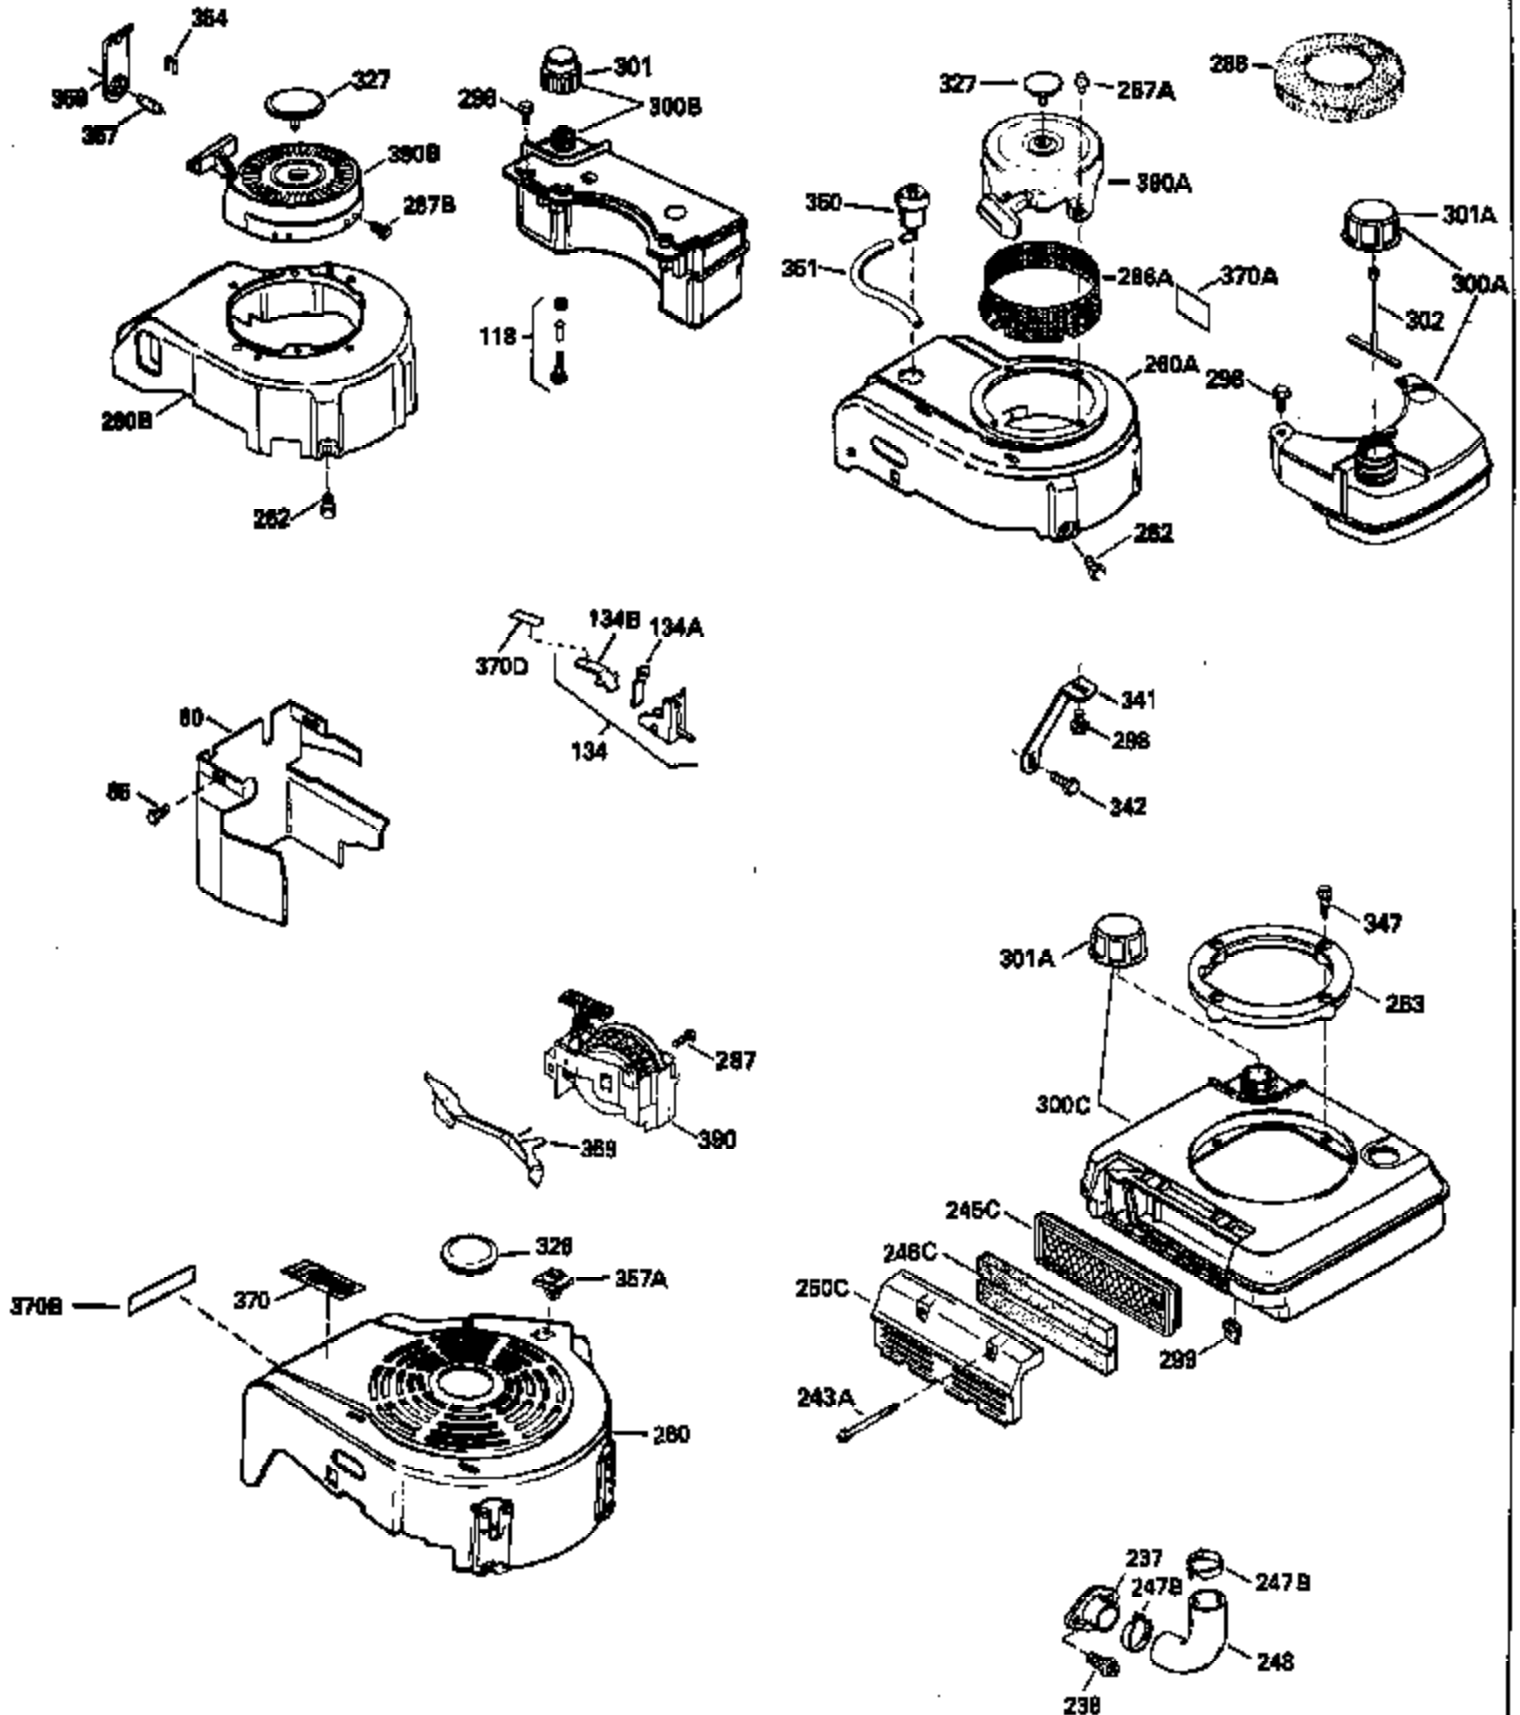

ILLUSTRATION SHOWS TYPICAL PARTS ONLY. ORDER BY PART NUMBER. PARTS NOT LISTED ARE SUPPLIED BY OEM.

Ref #	Part Number	Qty	Description
118	730194		Rope Guide Kit (Use as required with 34476 fuel tank)
246C	35705		Filter, Pre-Air (Optional)
260A	34447		Housing, Blower
262	650831		Screw, 1/4-20 x 15/32"
286	35009		Screen, Starter cup
287A	650735		Screw, 10-24 x 3/8" (Use as required)
287A			Pop Rivet, (3/16" Dia.)(Purchase locally)
301	33032		Fuel Cap
354	35025		Staple (Not used on all models)
357	34985		Rope Stop & Staple Ass'y. (Incl. 354)
358	35168		Bracket Assy., Rope guide
370	34993		Decal, Instruction
390A	590420A		Rewind Starter (Refer to Division 5, Section C, page 25 or Fiche 8, Grid G-7 for breakdown)