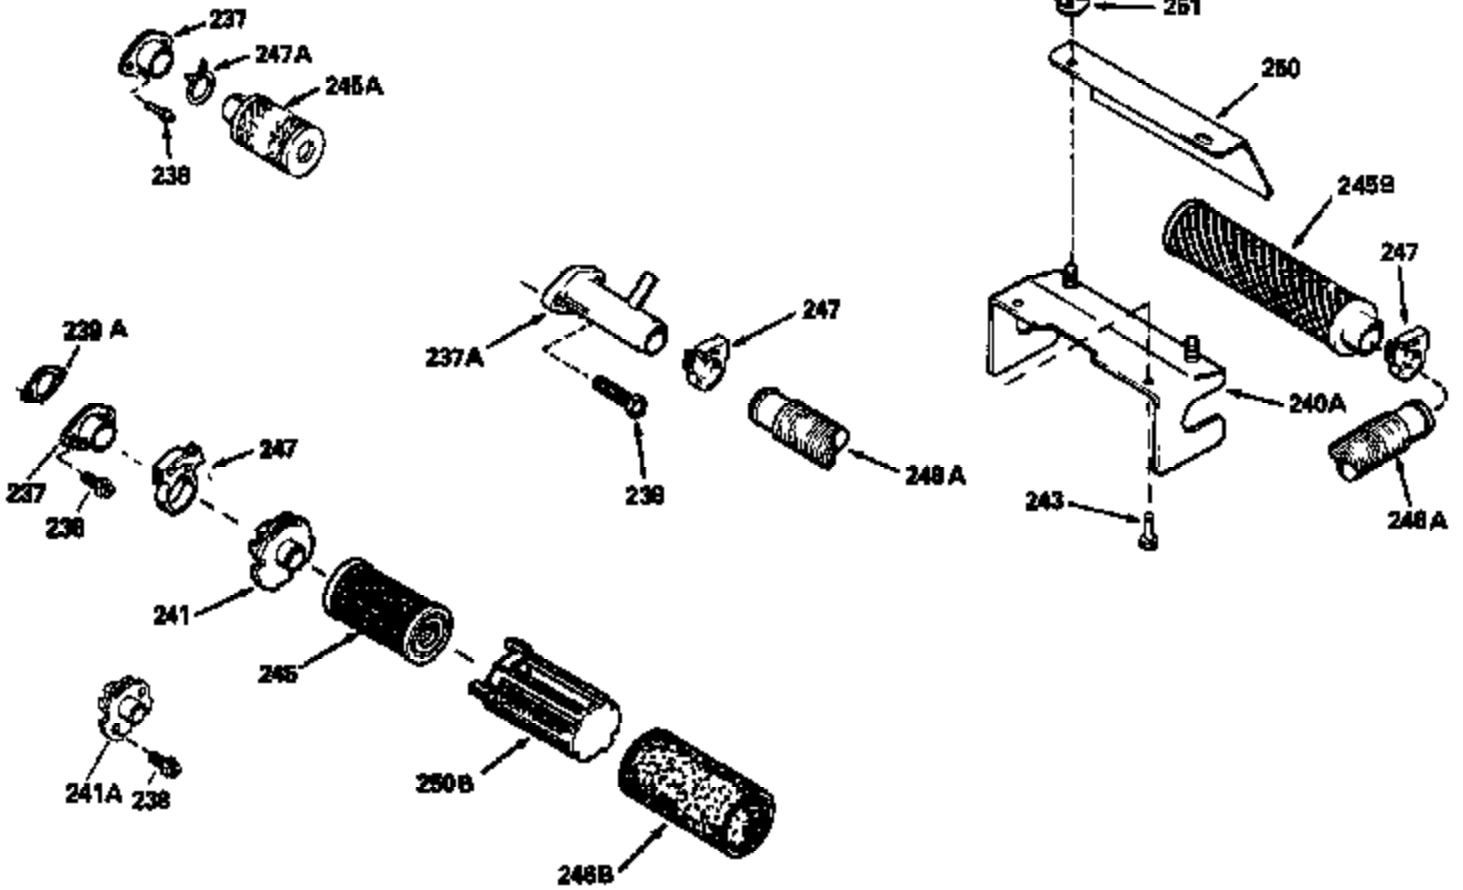

Ref #	Part Number	Qty	Description
19	31361		Spring, Extension
69	35261		* Gasket, Mounting flange
182	6201		Screw, 1/4-28 x 7/8"
185	31384A		Pipe, Intake (Incl. 224)
186	32653		Link, Governor spring
216	33086		Lever, Speed adjusting
223	650451		Screw, 1/4-20 x 1"
241	35067		Collar, Air cleaner (Black)
245	35066		Filter, Air cleaner
246B	35435		Filter, Pre-Air (Use as required)
247A	35068		Clamp, Air cleaner
250B	35065		Air Cleaner Cover Ass'y.