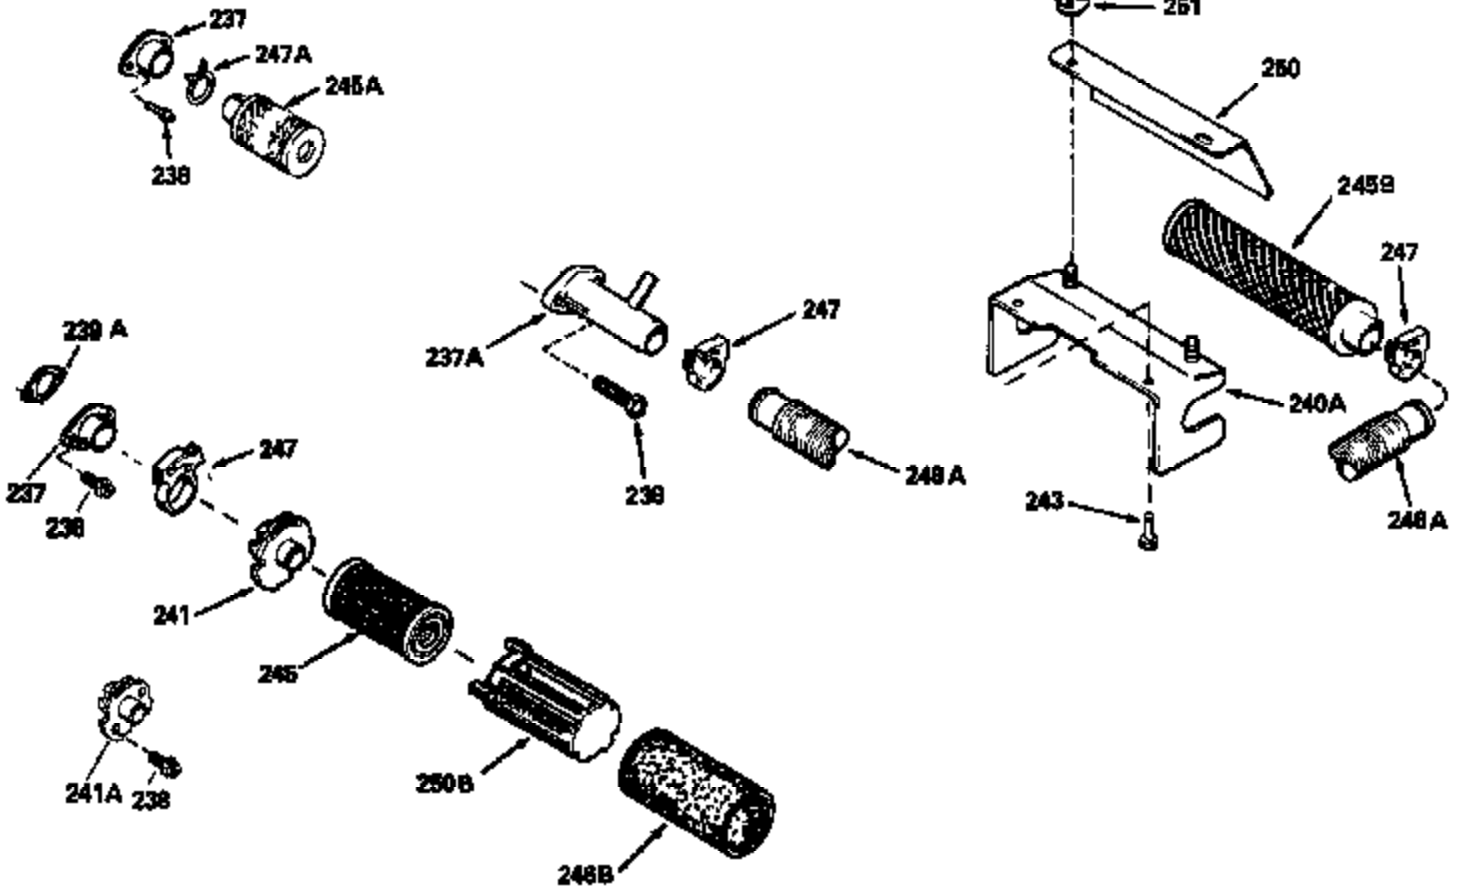

Ref #	Part Number	Qty	Description
19	31361		Spring, Extension
69	35261		* Gasket, Mounting flange
182	6201		Screw, 1/4-28 x 7/8"
185	31384A		Pipe, Intake (Incl. 224)
186	34337		Link, Governor spring
209	30200		Screw, 10-24 x 9/16"
223	650451		Screw, 1/4-20 x 1"
241	35067		Collar, Air cleaner (Black)
245	35066		Filter, Air cleaner
246B	35435		Filter, Pre-Air (Use as required)
247A	35068		Clamp, Air cleaner
250B	35065		Air Cleaner Cover Ass'y.