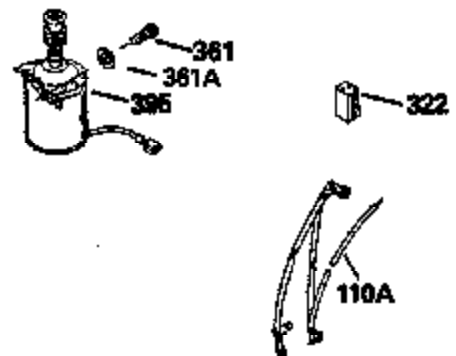

Ref #	Part Number	Qty	Description
189	650839		Screw, 1/4-20 x 3/8"
190	35831		Lever, Brake
191	35015B		Bracket Assy., S.E. Brake (Incl. 195)
194	32309		Ring, Retaining
195	610973		Terminal Assy.
274	26754A		* Gasket, Exhaust (Use as required)
277	650795		Screw, 1/4-20 x 2-1/4"
277A	30063		Screw, 1/4-20 x 1/2" (Use as required)
370F	34387		Decal, Instruction (Optional)
415	730162		Muffler Adap.Kit(Incl.274,277A)(Use a s req.)
430	730574		Debris Screen Kit (Incl. 370F,431-433)(Opt.)
431	35596		Screen, Debris (Optional)
432	35597		Bracket, Debris screen (Optional)
433	650910		Screw, 8-32 x 1/4" (Optional)