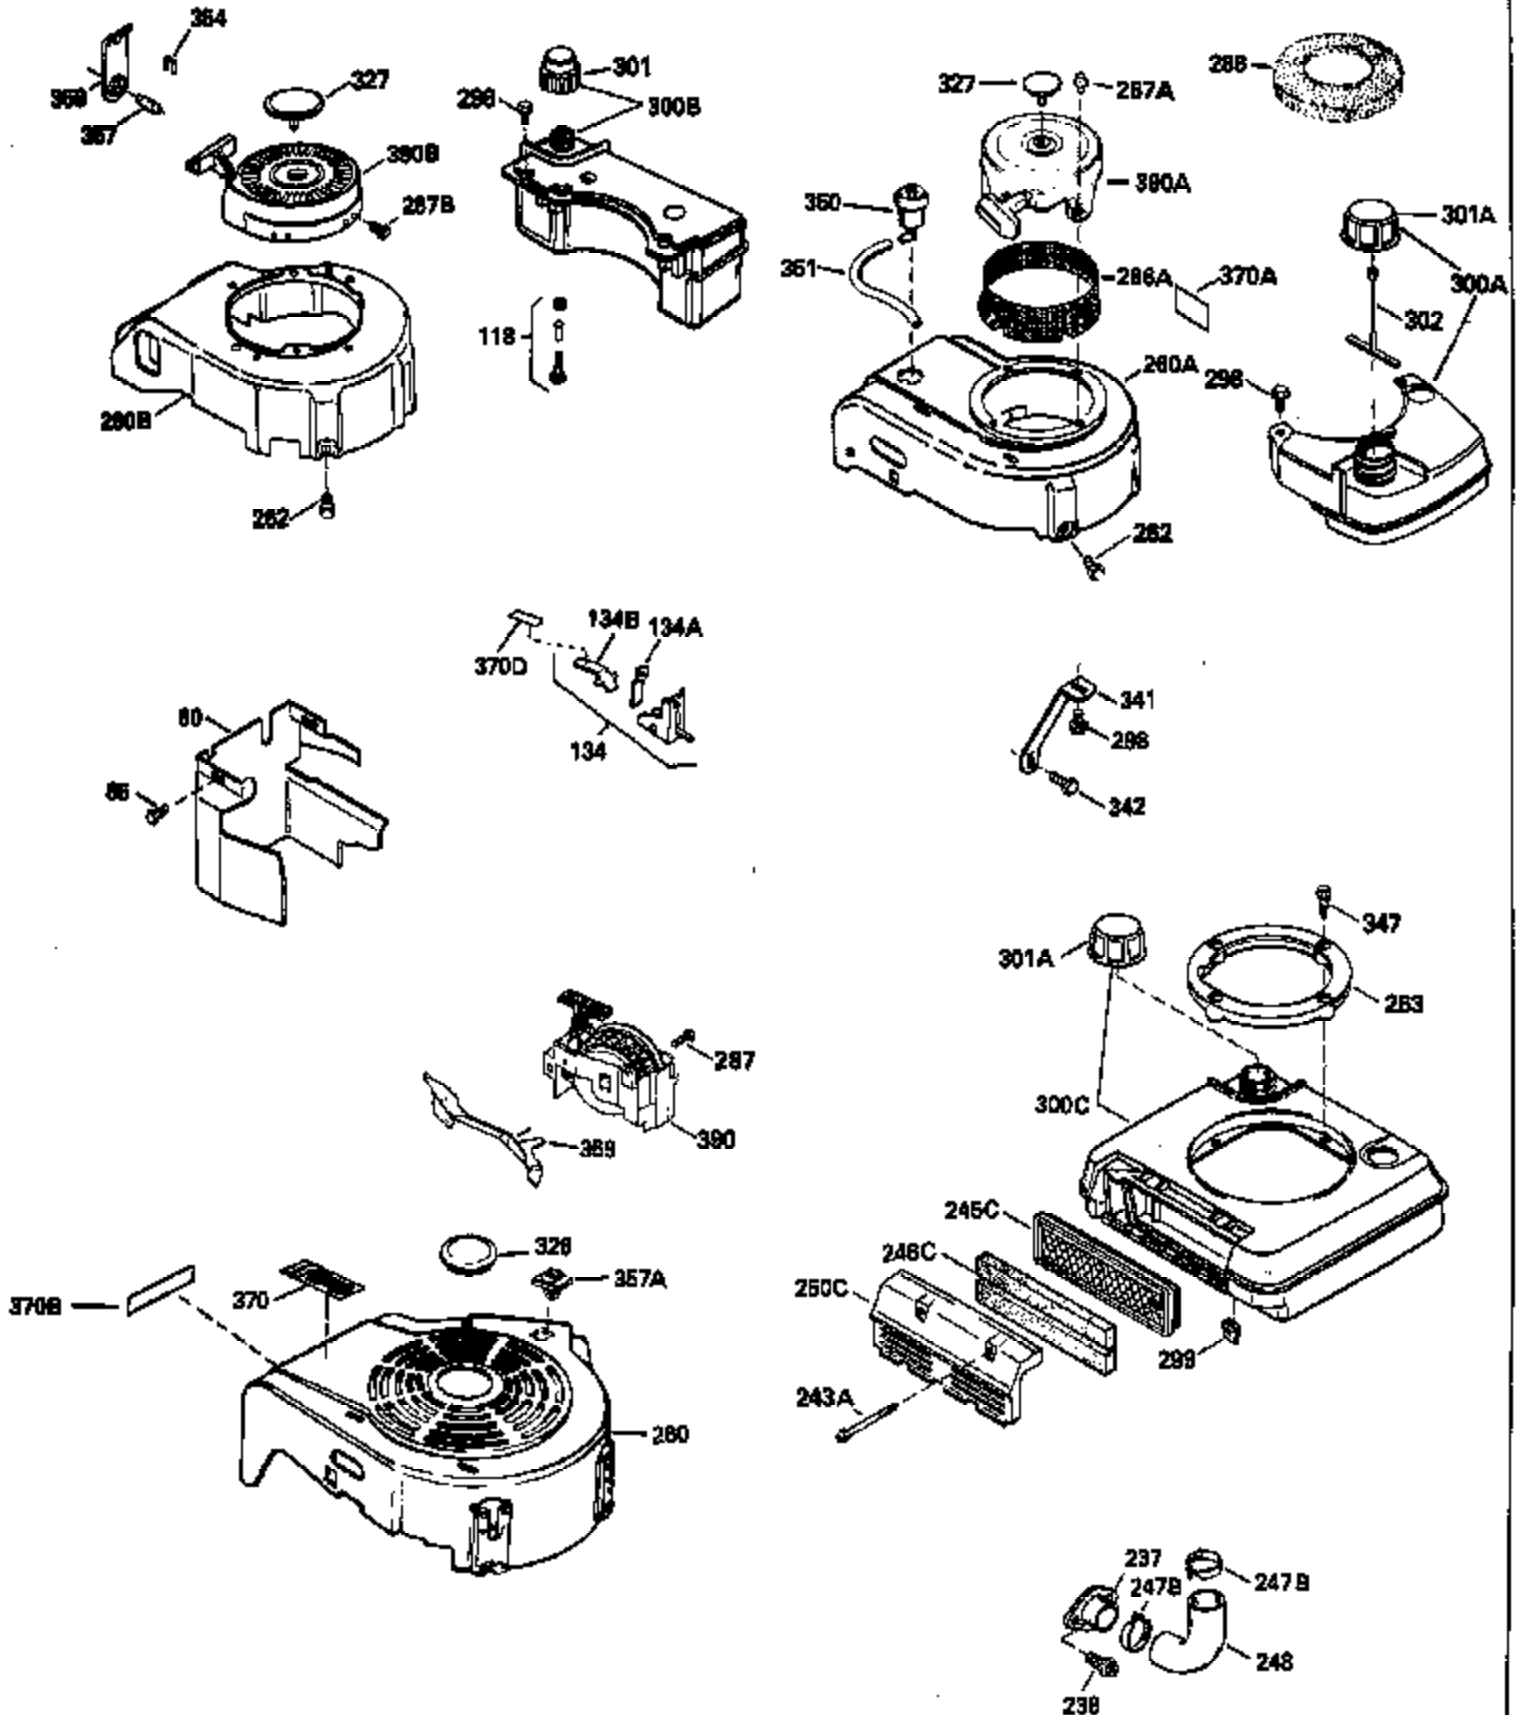

ILLUSTRATION SHOWS TYPICAL PARTS ONLY. ORDER BY PART NUMBER. PARTS NOT LISTED ARE SUPPLIED BY OEM.

Ref #	Part Number	Qty	Description
118	730194		Rope Guide Kit (Use as required with 34476 fuel tank)
246C	35705		Filter, Pre-Air (Optional)
260A	34447		Housing, Blower
262	650831		Screw, 1/4-20 x 15/32"
286	35009		Screen, Starter cup
287A	650735		Screw, 10-24 x 3/8" (Use as required)
287A			Pop Rivet, (3/16" Dia.)(Purchase locally)
301	33032		Fuel Cap
354	35025		Staple (Not used on all models)
357	34985		Rope Stop & Staple Ass'y. (Incl. 354)
358	35168		Bracket Assy., Rope guide
370	34993		Decal, Instruction
390A	590420A		Rewind Starter (Refer to Division 5, Section C, page 25 or Fiche 8, Grid G-7 for breakdown)