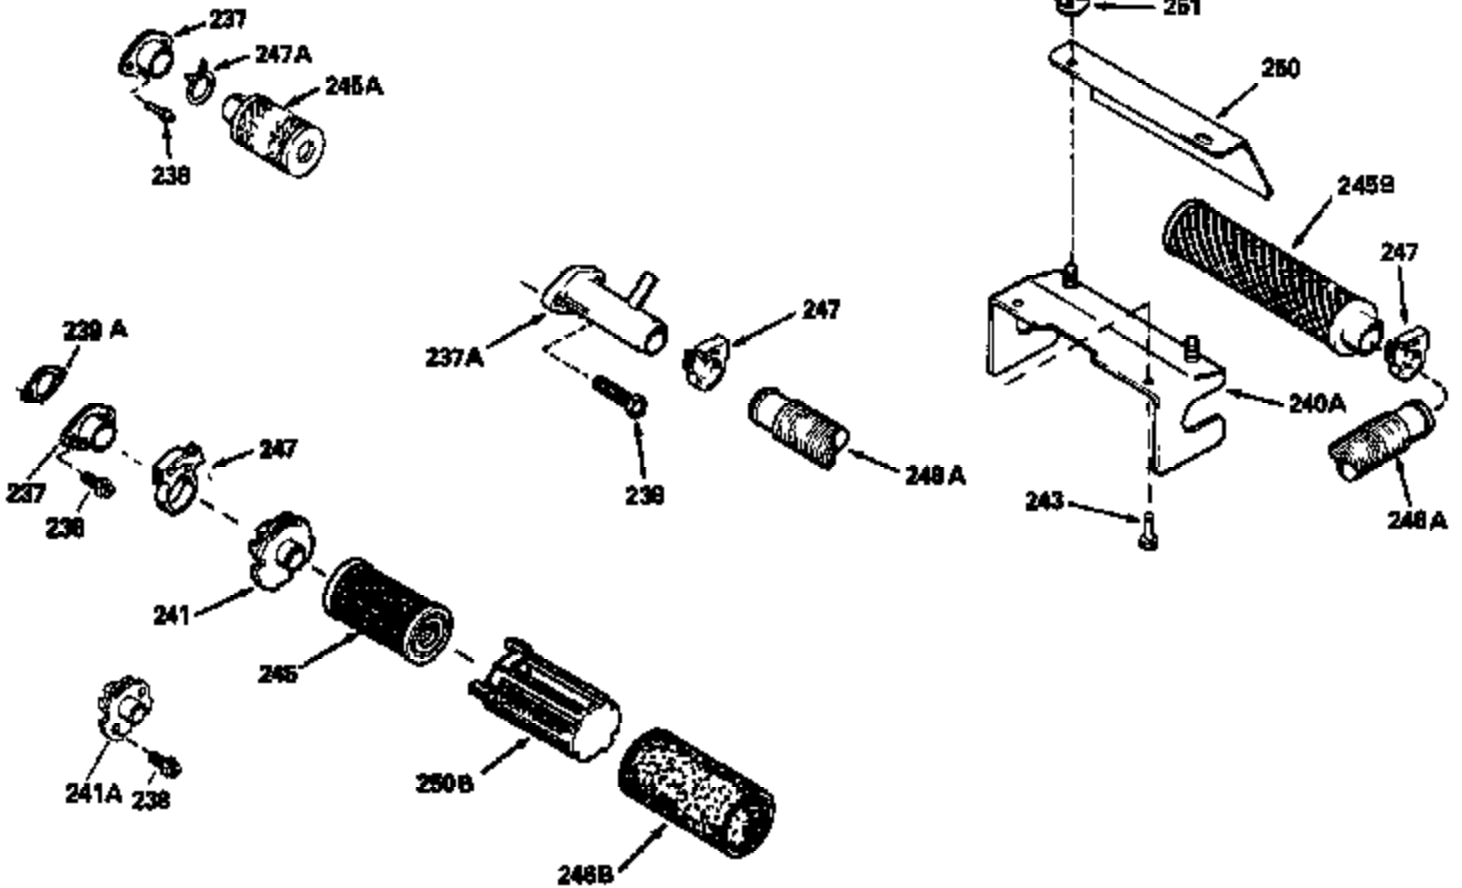

Ref #	Part Number	Qty	Description
19	31361		Spring, Extension
53	31745		Tang, Washer
54	31747		Washer, Flat
55	33774		Shaft, P.T.O.
56	33401		Right Hand Worm Gear
57	31749		Ring, Retaining
58	31744		Seal, Oil
59	31787		Washer, Flat
69	35261		* Gasket, Mounting flange
70A	35609		Flange Ass'y. (Incl.58, 72, 73, 75, 80 & 311)
87	650492		Screw, 1/4-20 x 2-1/4"
182	6201		Screw, 1/4-28 x 7/8"
185	31384A		Pipe, Intake (Incl. 224)
186	32653		Link, Governor spring
216	33086		Lever, Speed adjusting
223	650451		Screw, 1/4-20 x 1"
238	650806		Screw, 10-32 x 5/8"
246B	35435		Filter, Pre-Air (Use as required)