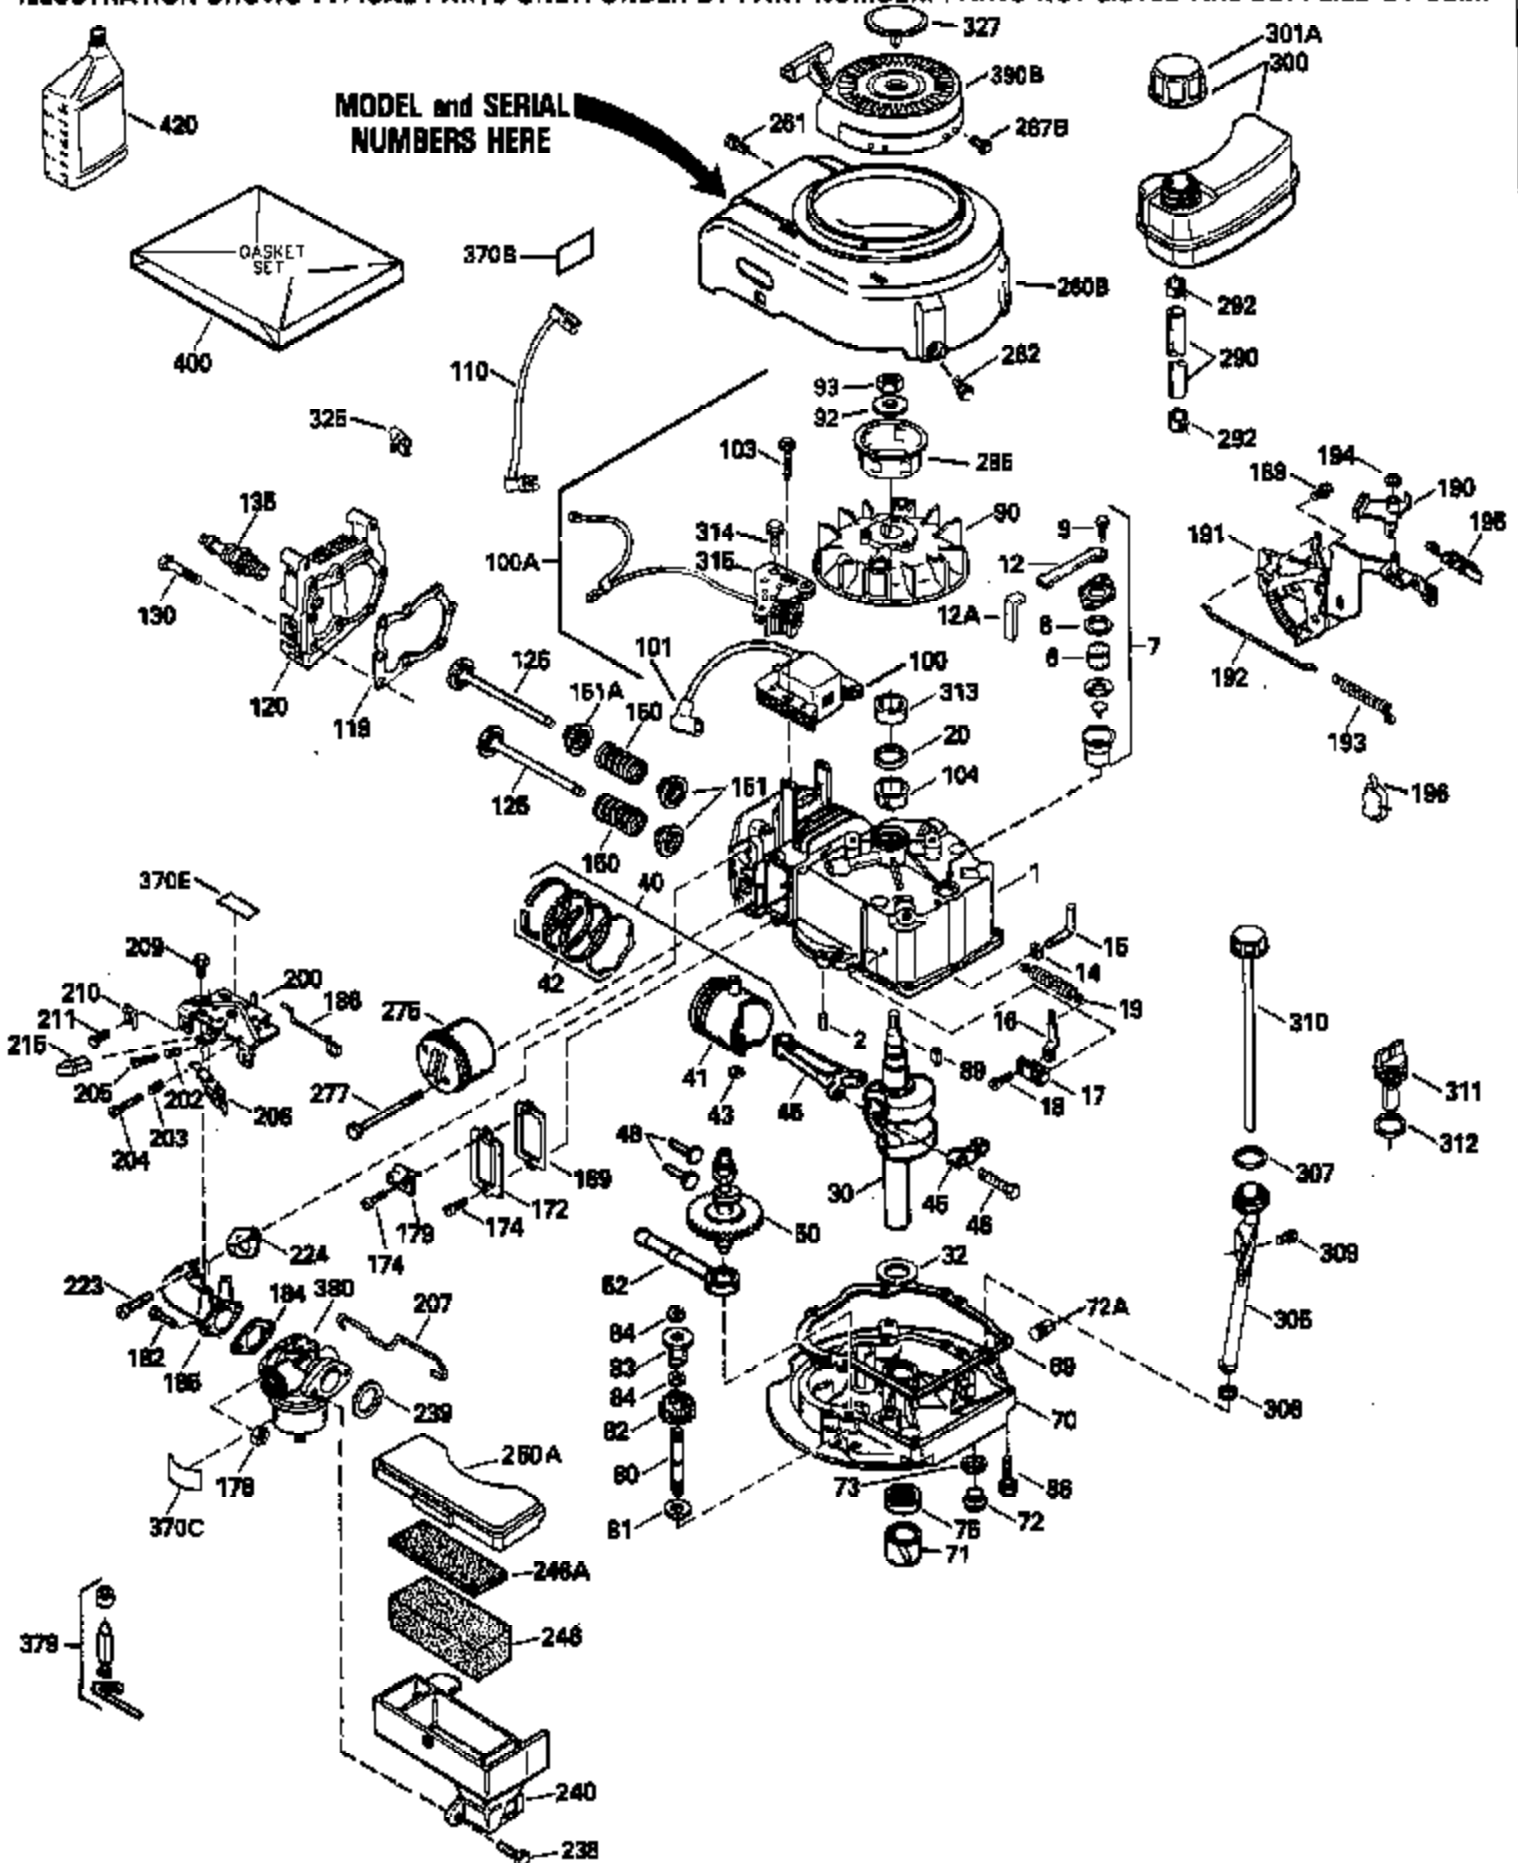

ILLUSTRATION SHOWS TYPICAL PARTS ONLY. ORDER BY PART NUMBER. PARTS NOT LISTED ARE SUPPLIED BY OEM.

Ref #	Part Number	Qty	Description
1	34975		Cylinder Ass'y. (Incl. 2, 8, 9 & 20) (2-1/2")
2	26727		Pin, Dowel
6	33734		Element, Breather
7	34214A		Breather Ass'y. (Incl. 6, 8, 9, 12 & 12A)
8	33735		* Gasket, Breather
9	30200		Screw, 10-24 x 9/16"
12	33886		Tube, Breather
14	28277		Washer
15	31513		Rod, Governor
16	31383A		Lever, Governor
17	31335		Clamp, Governor lever
18	650548		Screw, 8-32 x 5/16"
19	31361		Spring, Extension
20	32600		Seal, Oil
30	35166		Crankshaft Ass'y.
32	32323		Washer, Thrust NOTE: This thrust washer maynot be required if a new crankshafthas been installed. Check the proper Mechanic's Handbook for acceptable end play. Use this .010" thrust washer if excess end play is measured.
40	34514		Piston, Pin & Ring Set (Std.) (2-1/2" Bore)
40	34515		Piston, Pin & Ring Set (.010" OS)
40	34516		Piston, Pin & Ring Set (.020" OS)
41	32538B		Piston & Pin Ass'y. (Incl. 43)(Std.)(2-1/2")
41	32548B		Piston & Pin Ass'y. (Incl. 43) (.010" OS)
41	32549B		Piston & Pin Ass'y. (Incl. 43) (.020" OS)
42	28986		Ring Set (Std.) (2-1/2" Bore)
42	28987		Ring Set (.010" OS)
42	28988		Ring Set (.020" OS)
43	20381		Ring, Piston pin retaining
45	30963B		Rod Assy., Connecting (Incl. 46)
46	32610A		Bolt, Connecting rod
48	27241		Lifter, Valve
50	33553		Camshaft (MCR)
52	29914		Oil Pump Assy.
69	35261		* Gasket, Mounting flange
70	32612A		Mounting Flange (Incl. 72, 72A, 73, 7 5 & 80)
72	30572		Plug, Oil drain (Incl. 73)
73	28833		* Drain Plug Gasket (Not req. W/plastic plug)
75	27897		Seal, Oil
80	30574		Shaft, Governor
81	30590A		Washer, Flat
82	30591		Gear Assy., Governor (Incl. 81)
83	30588A		Spool, Governor
84	29193		Ring, Retaining
86	650488		Screw, 1/4-20 x 1-1/4"
89	611004		Flywheel Key
90	611046A		Flywheel
92	650815		Washer, Belleville
93	650816		Nut, Flywheel
100	730207		Magneto-to-Solid State Conversion Kit (Includes solid state module, solid state flywheel key, and instructions.)(Use as required on external ignition engines only.)
100	34443A		Solid State Assy.
101	610118		Cover, Spark plug
103	650814		Screw, Torx T-15, 10-24 x 1"
110	34961		Ground Wire
119	29953C		* Gasket, Cylinder head