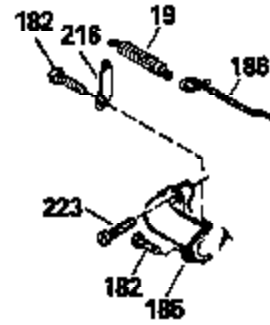

Ref #	Part Number	Qty	Description
19	31361		Spring, Extension
69	35261		* Gasket, Mounting flange
182	6201		Screw, 1/4-28 x 7/8"
185	31384A		Pipe, Intake (Incl. 224)
186	32653		Link, Governor spring
216	33086		Lever, Speed adjusting
223	650451		Screw, 1/4-20 x 1"
238	650806		Screw, 10-32 x 5/8"
246B	35435		Filter, Pre-Air (Use as required)