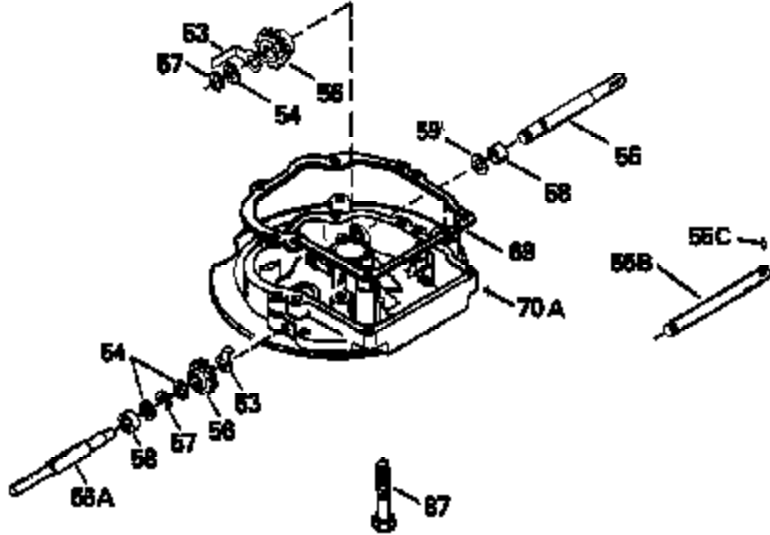

Ref #	Part Number	Qty	Description
19	31361		Spring, Extension
69	35261		* Gasket, Mounting flange
182	6201		Screw, 1/4-28 x 7/8"
185	31384A		Pipe, Intake (Incl. 224)
186	32653		Link, Governor spring
216	33086		Lever, Speed adjusting
223	650451		Screw, 1/4-20 x 1"
238	650806		Screw, 10-32 x 5/8"
246B	35435		Filter, Pre-Air (Use as required)