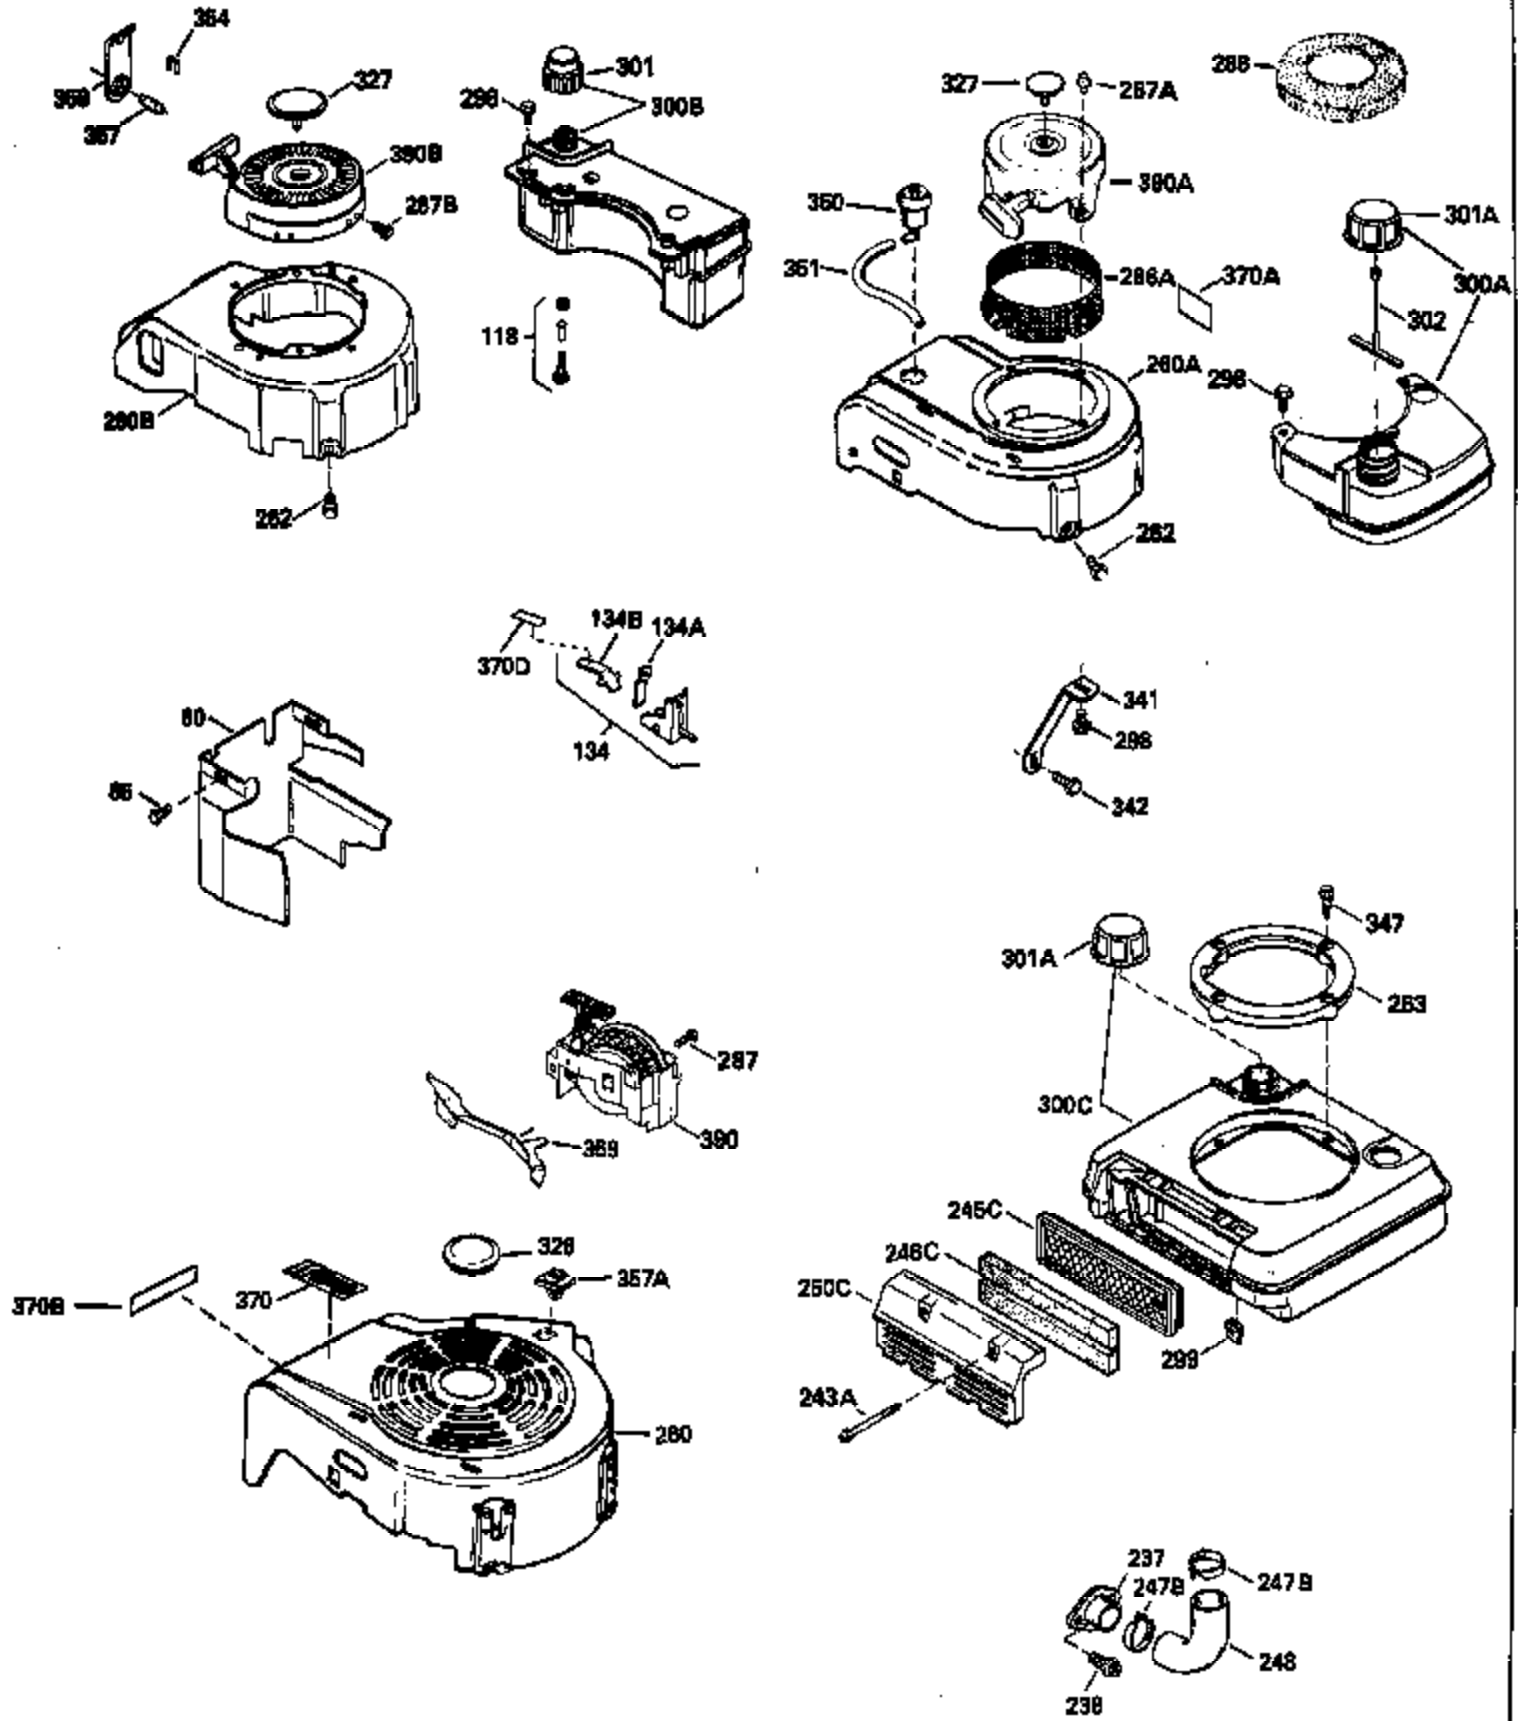

ILLUSTRATION SHOWS TYPICAL PARTS ONLY. ORDER BY PART NUMBER. PARTS NOT LISTED ARE SUPPLIED BY OEM.

Ref #	Part Number	Qty	Description
118	730194		Rope Guide Kit (Use as required with 34476 fuel tank)
238	650806		Screw, 10-32 x 5/8"
246C	35705		Filter, Pre-Air (Optional)
260A	34859		Housing, Blower
262	650831		Screw, 1/4-20 x 15/32"
286	35009		Screen, Starter cup
287A	650735		Screw, 10-24 x 3/8" (Use as required)
287A			Pop Rivet, (3/16" Dia.)(Purchase locally)
301	33032		Fuel Cap
354	35025		Staple (Not used on all models)
357	34985		Rope Stop & Staple Ass'y. (Incl. 354)
358	35168		Bracket Assy., Rope guide
370	34993		Decal, Instruction
390A	590420A		Rewind Starter (Refer to Division 5, Section C, page 25 or Fiche 8, Grid G-7 for breakdown)