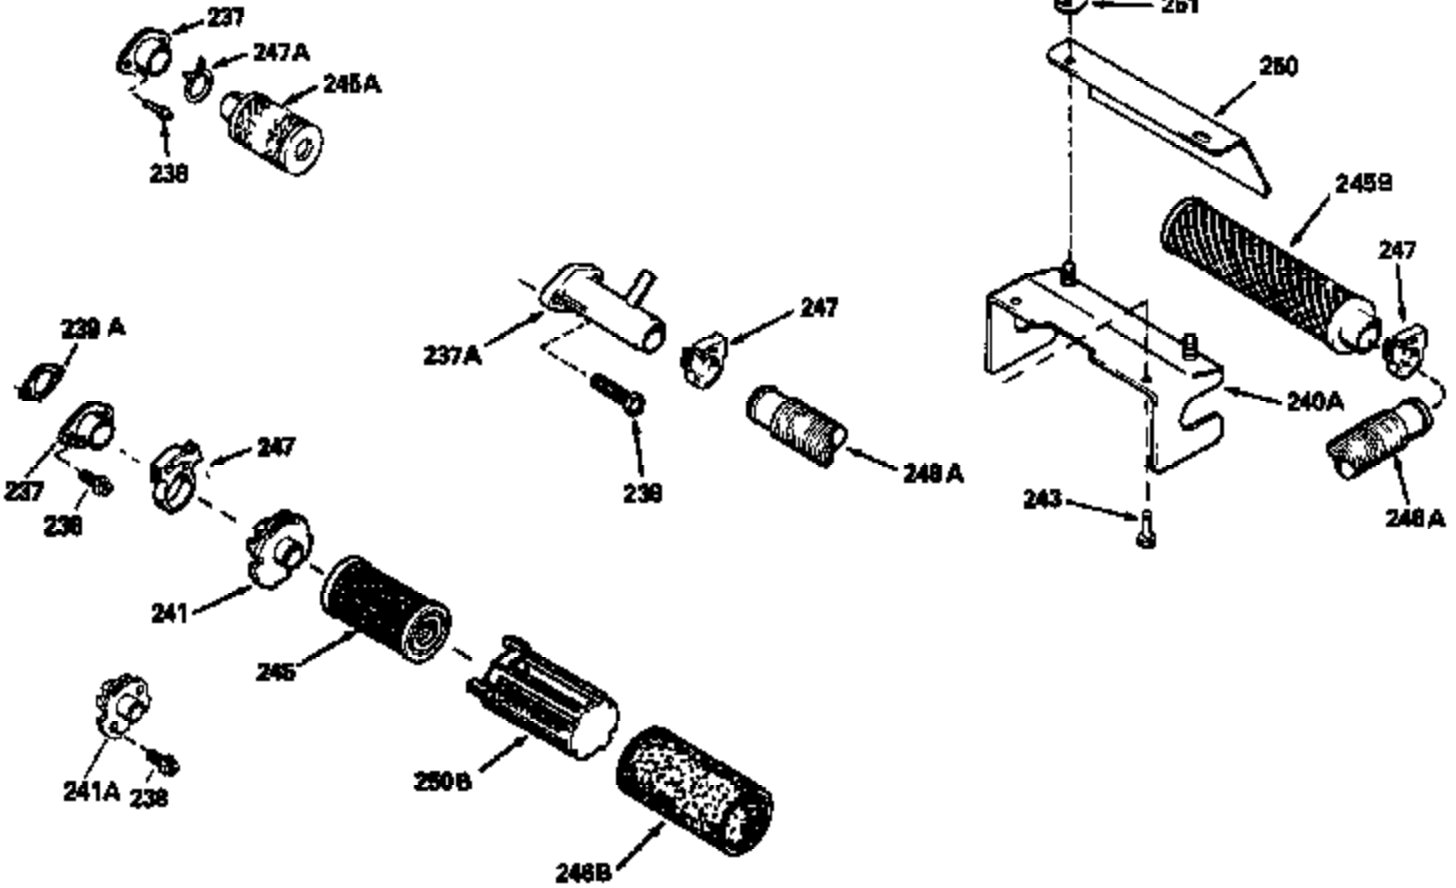

Ref #	Part Number	Qty	Description
19	31361		Spring, Extension
69	35261		* Gasket, Mounting flange
182	6201		Screw, 1/4-28 x 7/8"
185	31384A		Pipe, Intake (Incl. 224)
186	32653		Link, Governor spring
216	33086		Lever, Speed adjusting
223	650451		Screw, 1/4-20 x 1"
238	650806		Screw, 10-32 x 5/8"
246B	35435		Filter, Pre-Air (Use as required)