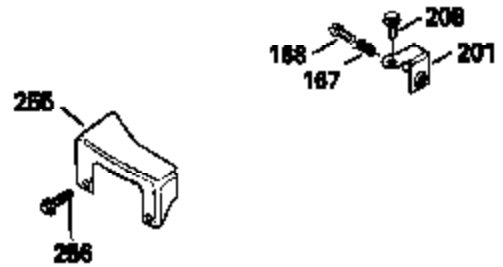

Ref #	Part Number	Qty	Description
19	31361		Spring, Extension
69	35261		* Gasket, Mounting flange
182	6201		Screw, 1/4-28 x 7/8"
185	31384A		Pipe, Intake (Incl. 224)
186	32653		Link, Governor spring
216	33086		Lever, Speed adjusting
223	650451		Screw, 1/4-20 x 1"
238	650806		Screw, 10-32 x 5/8"
246B	35435		Filter, Pre-Air (Use as required)