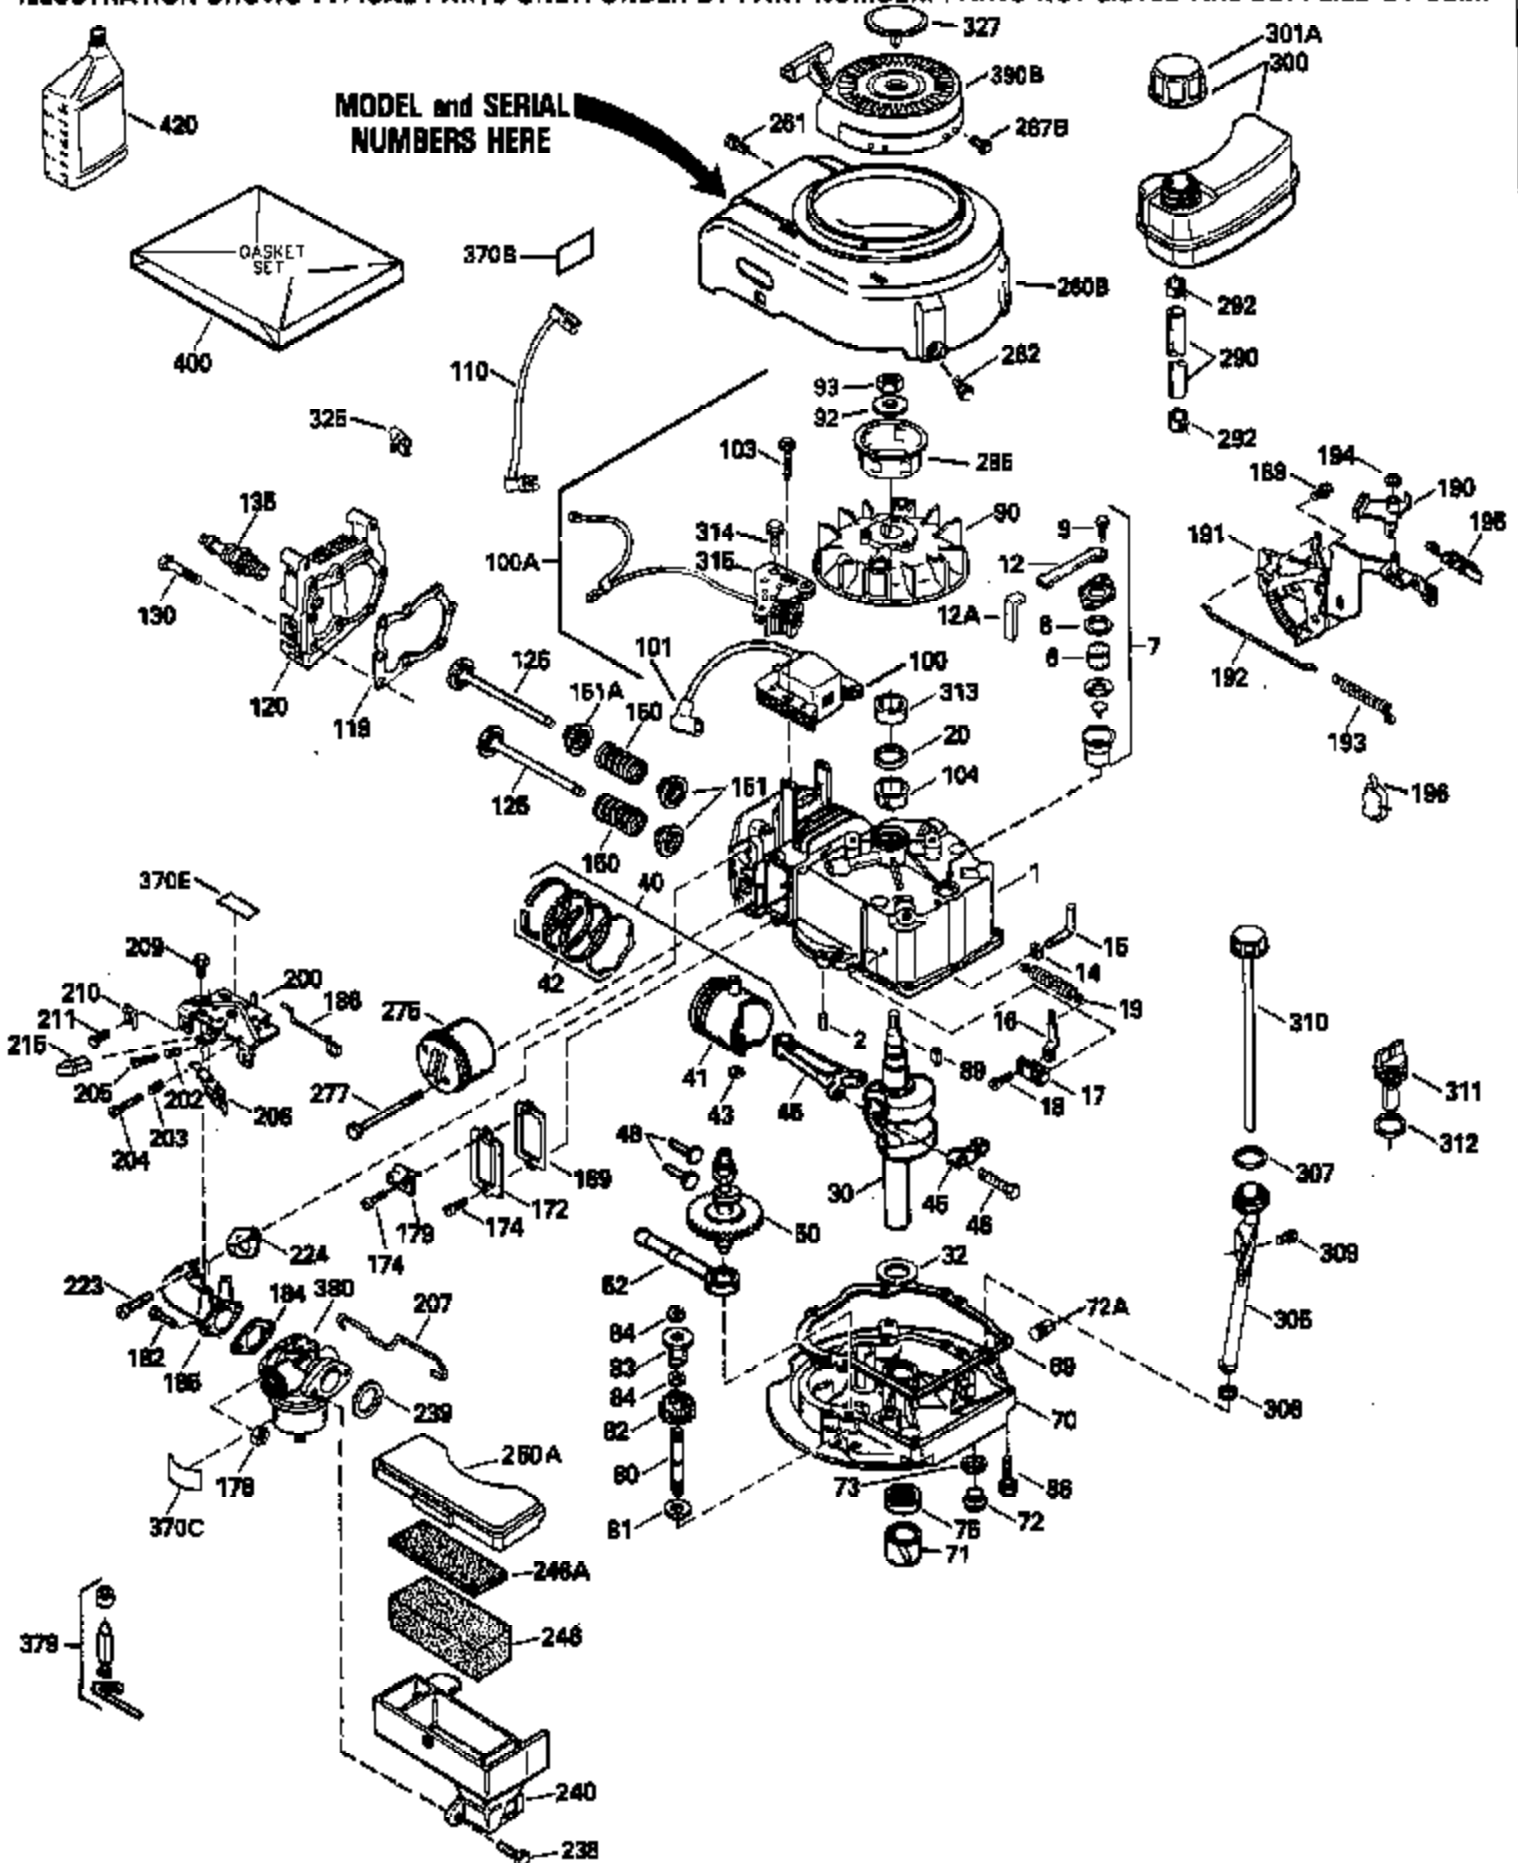

ILLUSTRATION SHOWS TYPICAL PARTS ONLY. ORDER BY PART NUMBER. PARTS NOT LISTED ARE SUPPLIED BY OEM.

Ref #	Part Number	Qty	Description
1	34975		Cylinder Ass'y. (Incl. 2, 8, 9 & 20) (2-1/2")
2	26727		Pin, Dowel
6	33734		Element, Breather
7	34214A		Breather Ass'y. (Incl. 6, 8, 9, 12 & 12A)
8	33735		* Gasket, Breather
9	30200		Screw, 10-24 x 9/16"
12	33886		Tube, Breather
14	28277		Washer
15	30589		Rod, Governor (Incl. 14)
16	31383A		Lever, Governor
17	31335		Clamp, Governor lever
18	650548		Screw, 8-32 x 5/16"
19	31386		Spring, Governor
20	32600		Seal, Oil
30	34463		Crankshaft Ass'y.
40	34514		Piston, Pin & Ring Set (Std.) (2-1/2" Bore)
40	34515		Piston, Pin & Ring Set (.010" OS)
40	34516		Piston, Pin & Ring Set (.020" OS)
41	32538B		Piston & Pin Ass'y. (Incl. 43)(Std.)(2-1/2")
41	32548B		Piston & Pin Ass'y. (Incl. 43) (.010" OS)
41	32549B		Piston & Pin Ass'y. (Incl. 43) (.020" OS)
42	28986		Ring Set (Std.) (2-1/2" Bore)
42	28987		Ring Set (.010" OS)
42	28988		Ring Set (.020" OS)
43	20381		Ring, Piston pin retaining
45	30963B		Rod Assy., Connecting (Incl. 46)
46	32610A		Bolt, Connecting rod
48	27241		Lifter, Valve
50	33148A		Camshaft
52	29914		Oil Pump Assy.
69	35261		* Gasket, Mounting flange
70	30571A		Flange Ass'y. (Incl. 72, 73, 75, 80 & 311)
72A	9556		Plug, Pipe
72	30572		Plug, Oil drain (Incl. 73)
73	28833		* Drain Plug Gasket (Not req. W/plastic plug)
75	26208		Seal, Oil
80	30574		Shaft, Governor
81	30590A		Washer, Flat
82	30591		Gear Assy., Governor (Incl. 81)
83	30588A		Spool, Governor
84	29193		Ring, Retaining
86	650488		Screw, 1/4-20 x 1-1/4"
89	611004		Flywheel Key
90	611046A		Flywheel
92	650815		Washer, Belleville
93	650816		Nut, Flywheel
100	730207		Magneto-to-Solid State Conversion Kit (Includes solid state module, solid state flywheel key, and instructions.)(Use as required on external ignition engines only.)
100	34443A		Solid State Assy.
103	650814		Screw, Torx T-15, 10-24 x 1"
110	34231		Ground Wire
119	29953C		* Gasket, Cylinder head
120	34335		Head, Cylinder
125	29313C		Exhaust Valve (Std.) (Incl. 151)
125	29315C		Exhaust Valve (1/32" OS) (Incl. 151)
126	29314B		Intake Valve (Std.) (Incl. 151)