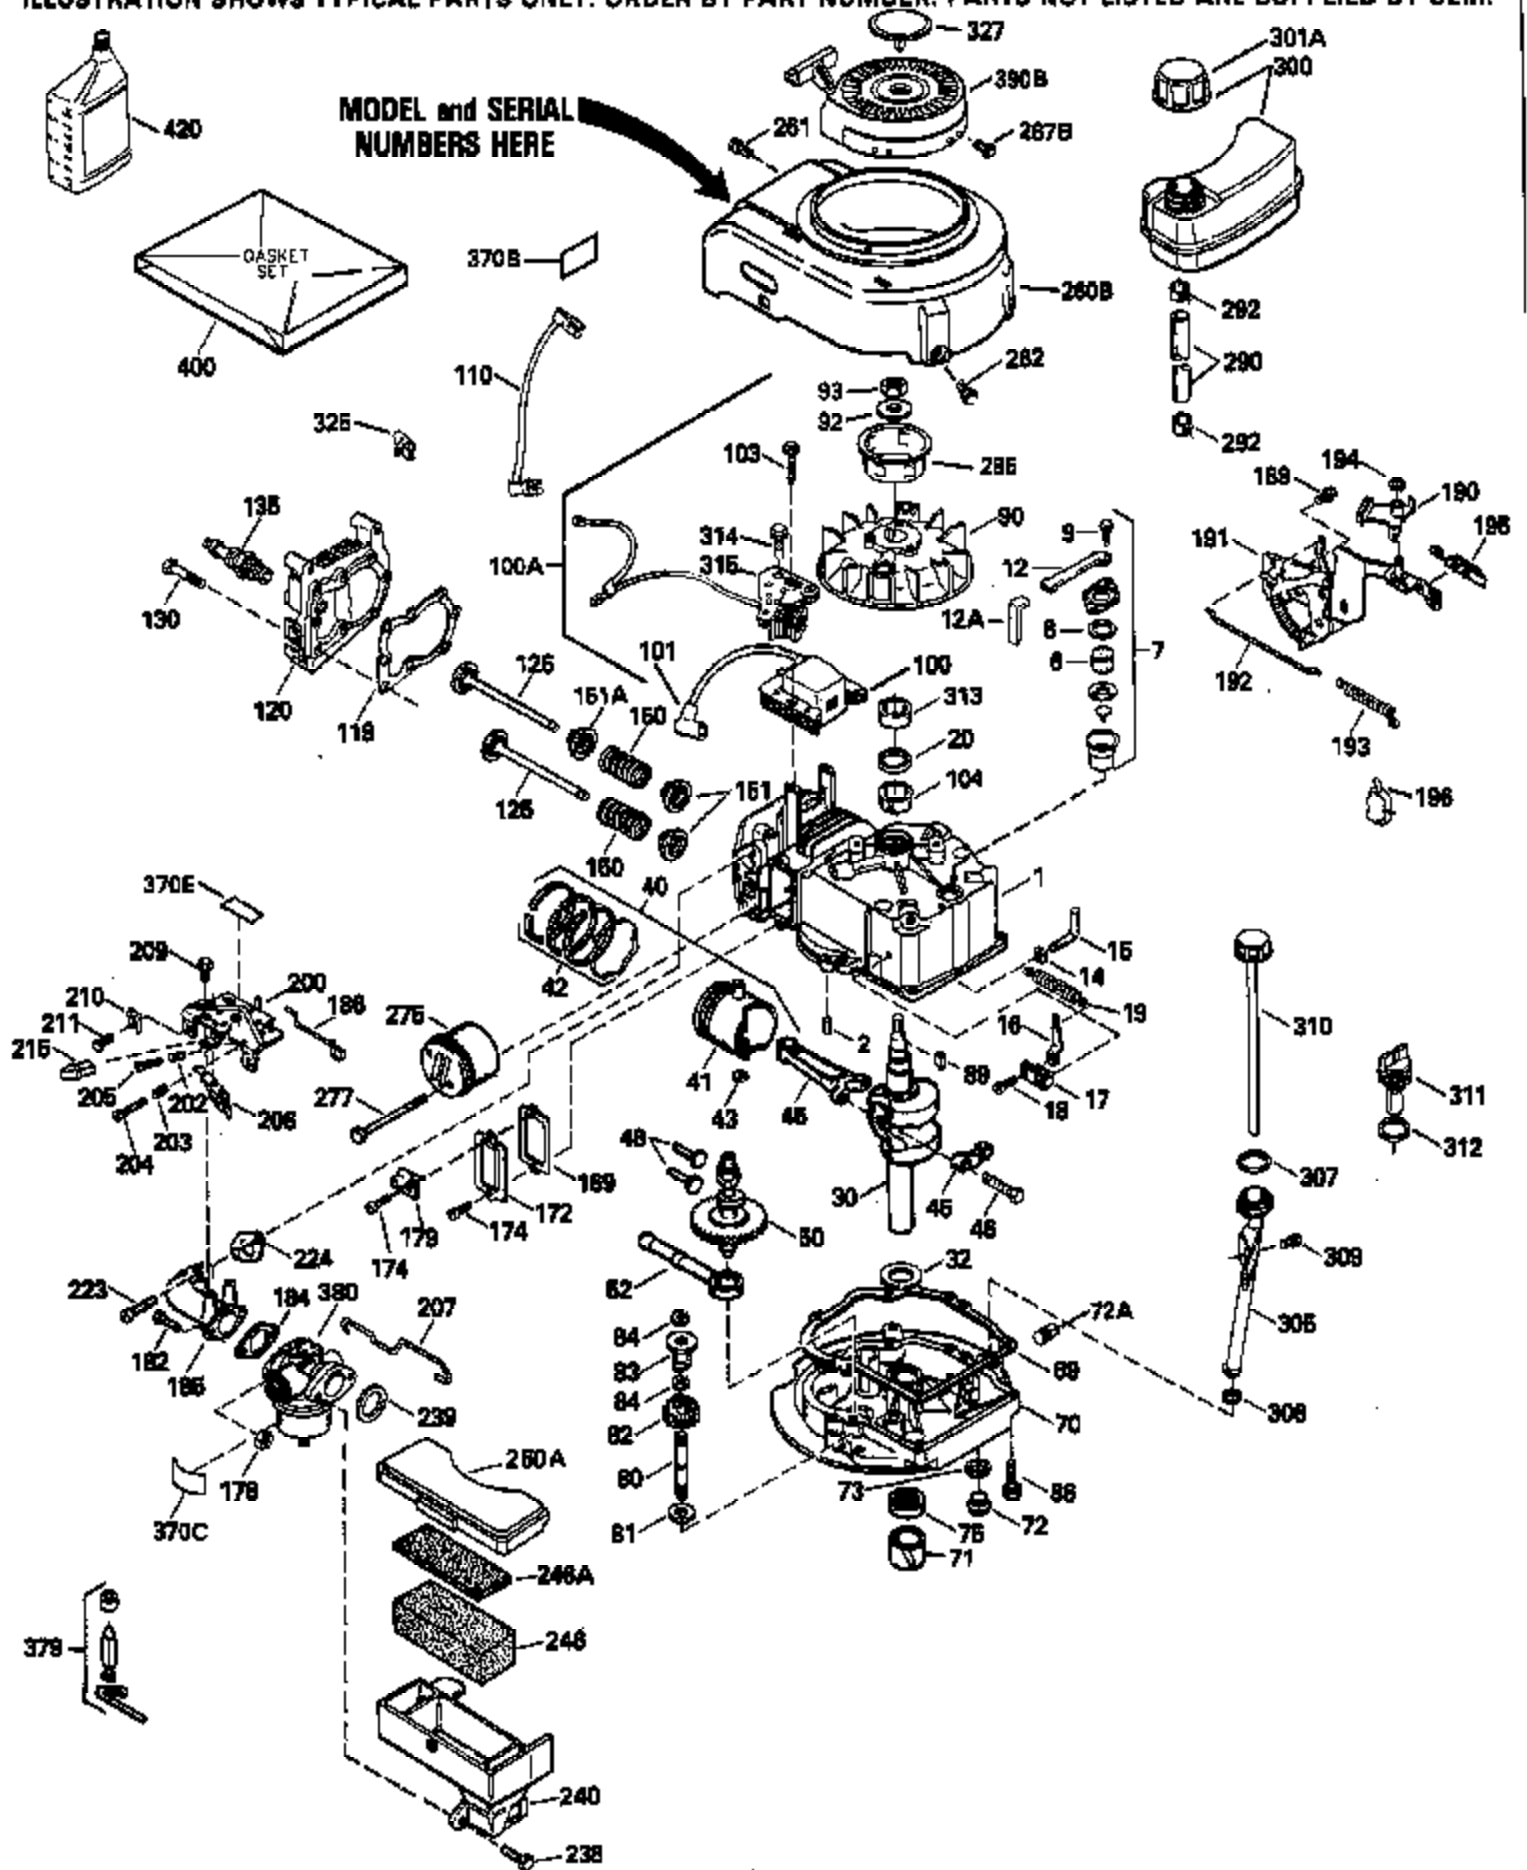

ILLUSTRATION SHOWS TYPICAL PARTS ONLY. ORDER BY PART NUMBER. PARTS NOT LISTED ARE SUPPLIED BY OEM.

Ref #	Part Number	Qty	Description
1	34975		Cylinder Ass'y. (Incl. 2, 8, 9 & 20) (2-1/2")
2	26727		Pin, Dowel
6	33734		Element, Breather
7	34214A		Breather Ass'y. (Incl. 6, 8, 9, 12 & 12A)
8	33735		* Gasket, Breather
9	30200		Screw, 10-24 x 9/16"
12	33886		Tube, Breather
14	28277		Washer
15	30589		Rod, Governor (Incl. 14)
16	31383A		Lever, Governor
17	31335		Clamp, Governor lever
18	650548		Screw, 8-32 x 5/16"
19	31361		Spring, Extension
20	32600		Seal, Oil
30	34440		Crankshaft Ass'y.
40	34514		Piston, Pin & Ring Set (Std.) (2-1/2" Bore)
40	34515		Piston, Pin & Ring Set (.010" OS)
40	34516		Piston, Pin & Ring Set (.020" OS)
41	32538B		Piston & Pin Ass'y. (Incl. 43)(Std.)(2-1/2")
41	32548B		Piston & Pin Ass'y. (Incl. 43) (.010" OS)
41	32549B		Piston & Pin Ass'y. (Incl. 43) (.020" OS)
42	28986		Ring Set (Std.) (2-1/2" Bore)
42	28987		Ring Set (.010" OS)
42	28988		Ring Set (.020" OS)
43	20381		Ring, Piston pin retaining
45	30963B		Rod Assy., Connecting (Incl. 46)
46	32610A		Bolt, Connecting rod
48	27241		Lifter, Valve
50	33553		Camshaft (MCR)
52	29914		Oil Pump Assy.
69	35261		* Gasket, Mounting flange
70	35651B		Mounting Flange (Incl. 72, 72A, 73, 7 5 & 80)
72	30572		Plug, Oil drain (Incl. 73)
73	28833		* Drain Plug Gasket (Not req. W/plastic plug)
75	26208		Seal, Oil
80	30574		Shaft, Governor
81	30590A		Washer, Flat
82	30591		Gear Assy., Governor (Incl. 81)
83	30588A		Spool, Governor
84	29193		Ring, Retaining
86	650488		Screw, 1/4-20 x 1-1/4"
89	611004		Flywheel Key
90	611046A		Flywheel
92	650815		Washer, Belleville
93	650816		Nut, Flywheel
100	730207		Magneto-to-Solid State Conversion Kit (Includes solid state module, solid state flywheel key, and instructions.)(Use as required on external ignition engines only.)
100	34443A		Solid State Assy.
101	610118		Cover, Spark plug
103	650814		Screw, Torx T-15, 10-24 x 1"
110	34961		Ground Wire
119	29953C		* Gasket, Cylinder head
120	34335		Head, Cylinder
125	29313C		Exhaust Valve (Std.) (Incl. 151)
125	29315C		Exhaust Valve (1/32" OS) (Incl. 151)
126	29314B		Intake Valve (Std.) (Incl. 151)