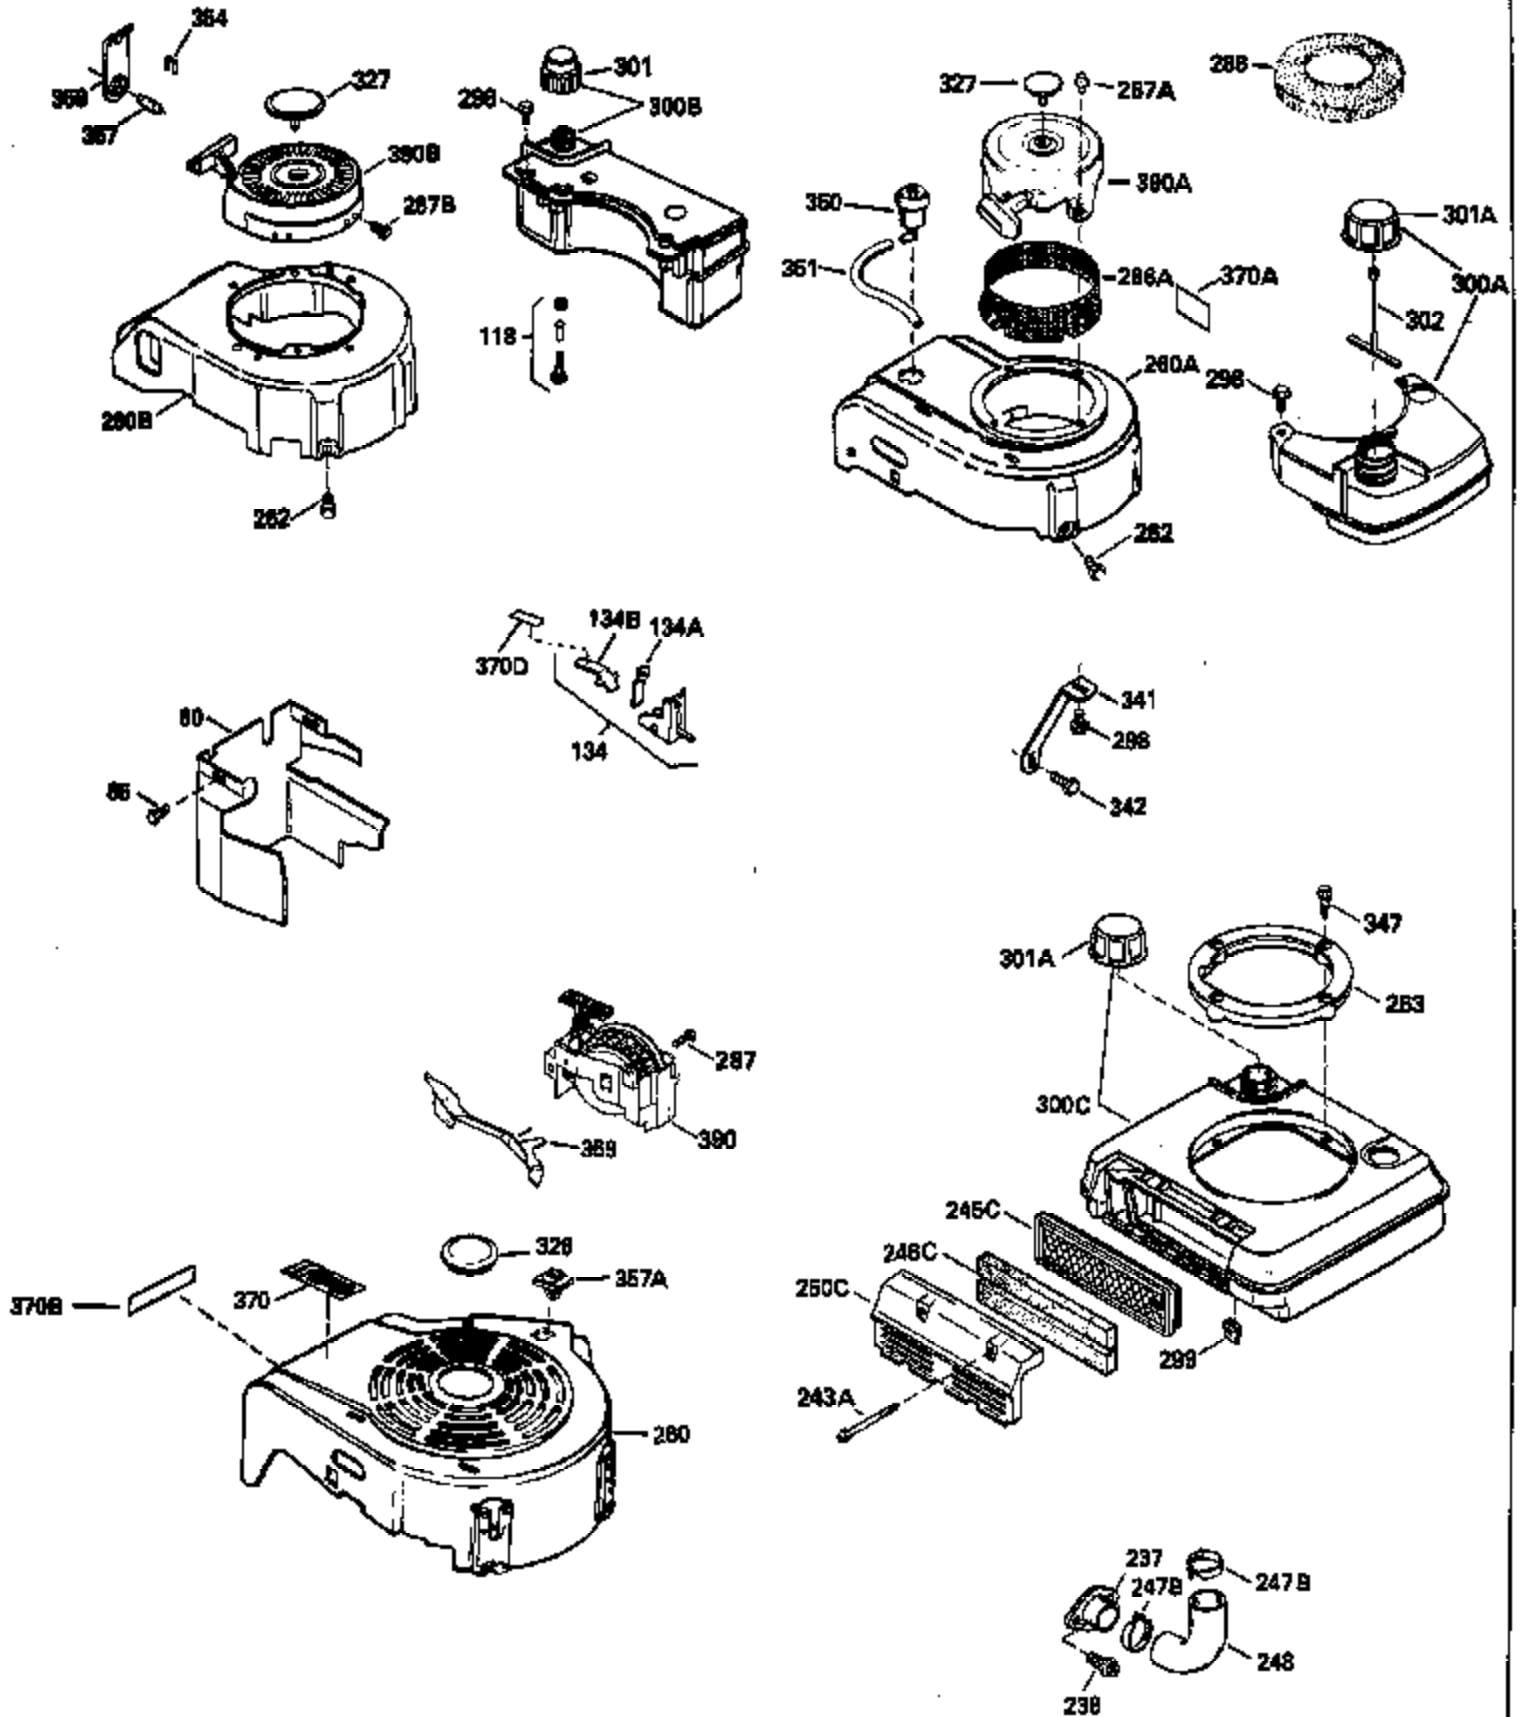

ILLUSTRATION SHOWS TYPICAL PARTS ONLY. ORDER BY PART NUMBER. PARTS NOT LISTED ARE SUPPLIED BY OEM.

Ref #	Part Number	Qty	Description
118	730194		Rope Guide Kit (Use as required with 34476 fuel tank)
238	650806		Screw, 10-32 x 5/8"
246C	35705		Filter, Pre-Air (Optional)
260A	34936		Housing, Blower
262	650831		Screw, 1/4-20 x 15/32"
286	35009		Screen, Starter cup
287A	650735		Screw, 10-24 x 3/8" (Use as required)
287A			Pop Rivet, (3/16" Dia.)(Purchase locally)
298	28763		Screw, 10-32 x 35/64"
300B	34476		Fuel Tank (Incl. 292 & 301)
301	33032		Fuel Cap
354	35025		Staple (Not used on all models)
357	34985		Rope Stop & Staple Ass'y. (Incl. 354)
390A	590420A		Rewind Starter (Refer to Division 5, Section C, page 25 or Fiche 8, Grid G-7 for breakdown)