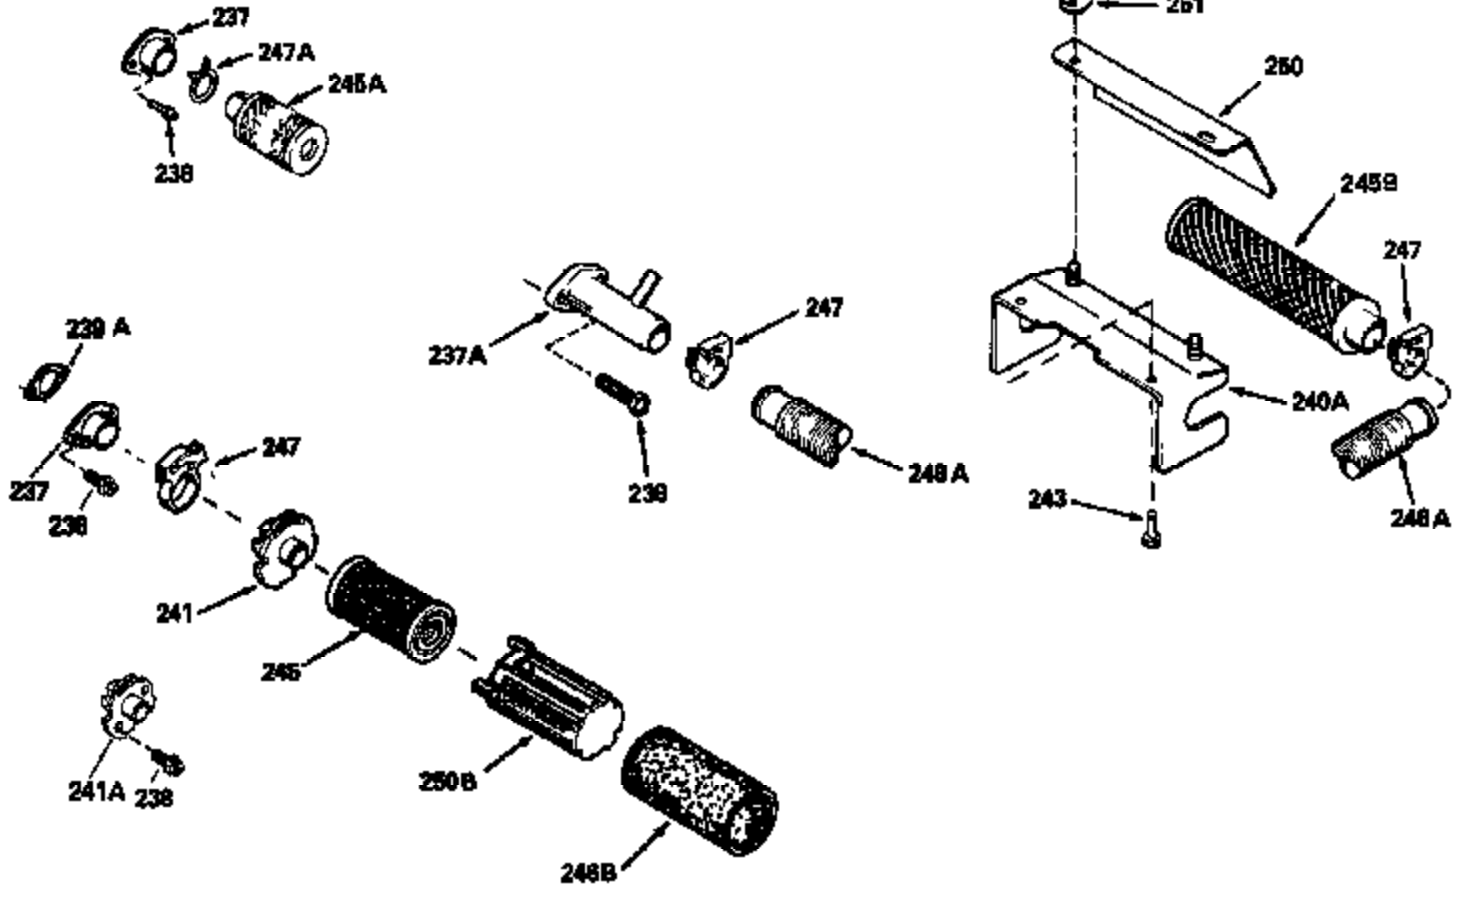

Ref #	Part Number	Qty	Description
379	631021		Inlet Needle, Seat & Clip Assy.
380	632046A		Carburetor (Incl. 184) (Refer to Division 5, Section A, page A2-10 or Fiche 8, Grid F-3for breakdown)
400	33238C		* Gasket Set (Incl. items marked *)
420	730225		SAE 30, 4-Cycle Engine Oil (Quart)

ILLUSTRATION SHOWS TYPICAL PARTS ONLY. ORDER BY PART NUMBER. PARTS NOT LISTED ARE SUPPLIED BY OEM.

Ref #	Part Number	Qty	Description
118	730194		Rope Guide Kit (Use as required with 34476 fuel tank)
238	650806		Screw, 10-32 x 5/8"
246C	35705		Filter, Pre-Air (Optional)
260A	34936		Housing, Blower
262	650831		Screw, 1/4-20 x 15/32"
286	35009		Screen, Starter cup
287A	650735		Screw, 10-24 x 3/8" (Use as required)
287A			Pop Rivet, (3/16" Dia.)(Purchase locally)
298	28763		Screw, 10-32 x 35/64"
300B	34476		Fuel Tank (Incl. 292 & 301)
301	33032		Fuel Cap
354	35025		Staple (Not used on all models)
357	34985		Rope Stop & Staple Ass'y. (Incl. 354)
390A	590420A		Rewind Starter (Refer to Division 5, Section C, page 25 or Fiche 8, Grid G-7 for breakdown)

Ref #	Part Number	Qty	Description
19	31361		Spring, Extension
69	35261		* Gasket, Mounting flange
182	6201		Screw, 1/4-28 x 7/8"
185	31384A		Pipe, Intake (Incl. 224)
186	34337		Link, Governor spring
209	30200		Screw, 10-24 x 9/16"
223	650451		Screw, 1/4-20 x 1"
238	650806		Screw, 10-32 x 5/8"
246B	35435		Filter, Pre-Air (Use as required)