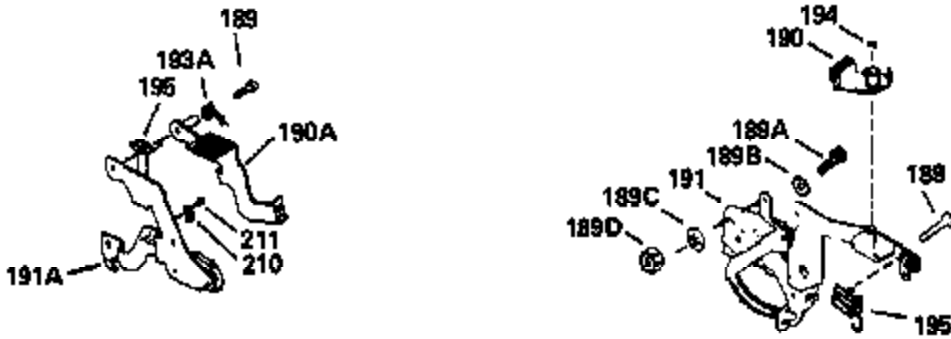

Ref #	Part Number	Qty	Description
189	650839		Screw, 1/4-20 x 3/8"
190	35831		Lever, Brake
191	35015B		Bracket Assy., S.E. Brake (Incl. 195)
194	32309		Ring, Retaining
195	610973		Terminal Assy.
210	27793		Clip, Conduit
211	28942		Screw, 10-32 x 3/8"
274	26754A		* Gasket, Exhaust (Use as required)
277	650795		Screw, 1/4-20 x 2-1/4"
277A	30063		Screw, 1/4-20 x 1/2" (Use as required)
284	32431		Cover, Muffler
284A	650760		Screw, Pan hd. taptite, 8-32 x 3/8
370F	34387		Decal, Instruction (Optional)
415	730162		Muffler Adap.Kit(Incl.274,277A)(Use a s req.)
430	730574		Debris Screen Kit (Incl. 370F,431-433)(Opt.)
431	35596		Screen, Debris (Optional)
432	35597		Bracket, Debris screen (Optional)
433	650910		Screw, 8-32 x 1/4" (Optional)