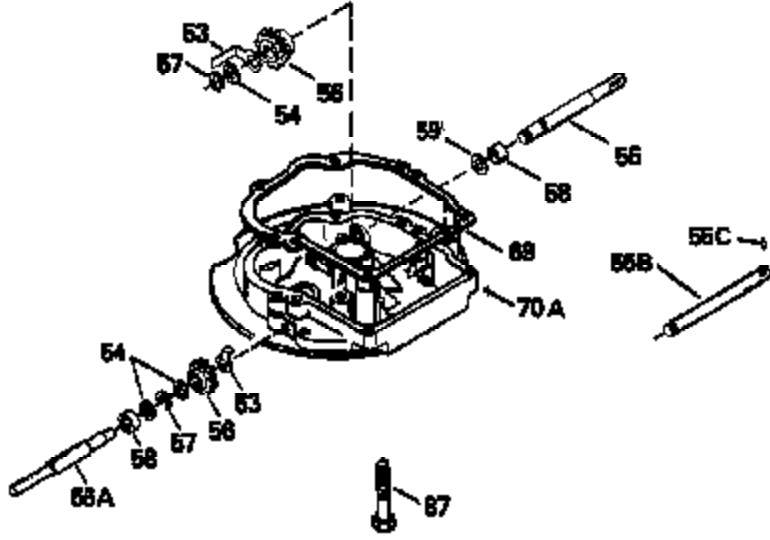

Ref #	Part Number	Qty	Description
379	631021		Inlet Needle, Seat & Clip Assy.
380	632046A		Carburetor (Incl. 184) (Refer to Division 5, Section A, page A2-10 or Fiche 8, Grid F-3for breakdown)
400	33238C		* Gasket Set (Incl. items marked *)
420	730225		SAE 30, 4-Cycle Engine Oil (Quart)

ILLUSTRATION SHOWS TYPICAL PARTS ONLY. ORDER BY PART NUMBER. PARTS NOT LISTED ARE SUPPLIED BY OEM.

Ref #	Part Number	Qty	Description
118	730194		Rope Guide Kit (Use as required with 34476 fuel tank)
238	650806		Screw, 10-32 x 5/8"
246C	35705		Filter, Pre-Air (Optional)
260A	34936		Housing, Blower
262	650831		Screw, 1/4-20 x 15/32"
286	35009		Screen, Starter cup
287A	650735		Screw, 10-24 x 3/8" (Use as required)
287A			Pop Rivet, (3/16" Dia.)(Purchase locally)
298	28763		Screw, 10-32 x 35/64"
300B	34476		Fuel Tank (Incl. 292 & 301)
301	33032		Fuel Cap
354	35025		Staple (Not used on all models)
357	34985		Rope Stop & Staple Ass'y. (Incl. 354)
390A	590420A		Rewind Starter (Refer to Division 5, Section C, page 25 or Fiche 8, Grid G-7 for breakdown)

Ref #	Part Number	Qty	Description
19	31361		Spring, Extension
69	35261		* Gasket, Mounting flange
182	6201		Screw, 1/4-28 x 7/8"
185	31384A		Pipe, Intake (Incl. 224)
186	34337		Link, Governor spring
209	30200		Screw, 10-24 x 9/16"
223	650451		Screw, 1/4-20 x 1"
238	650806		Screw, 10-32 x 5/8"
246B	35435		Filter, Pre-Air (Use as required)