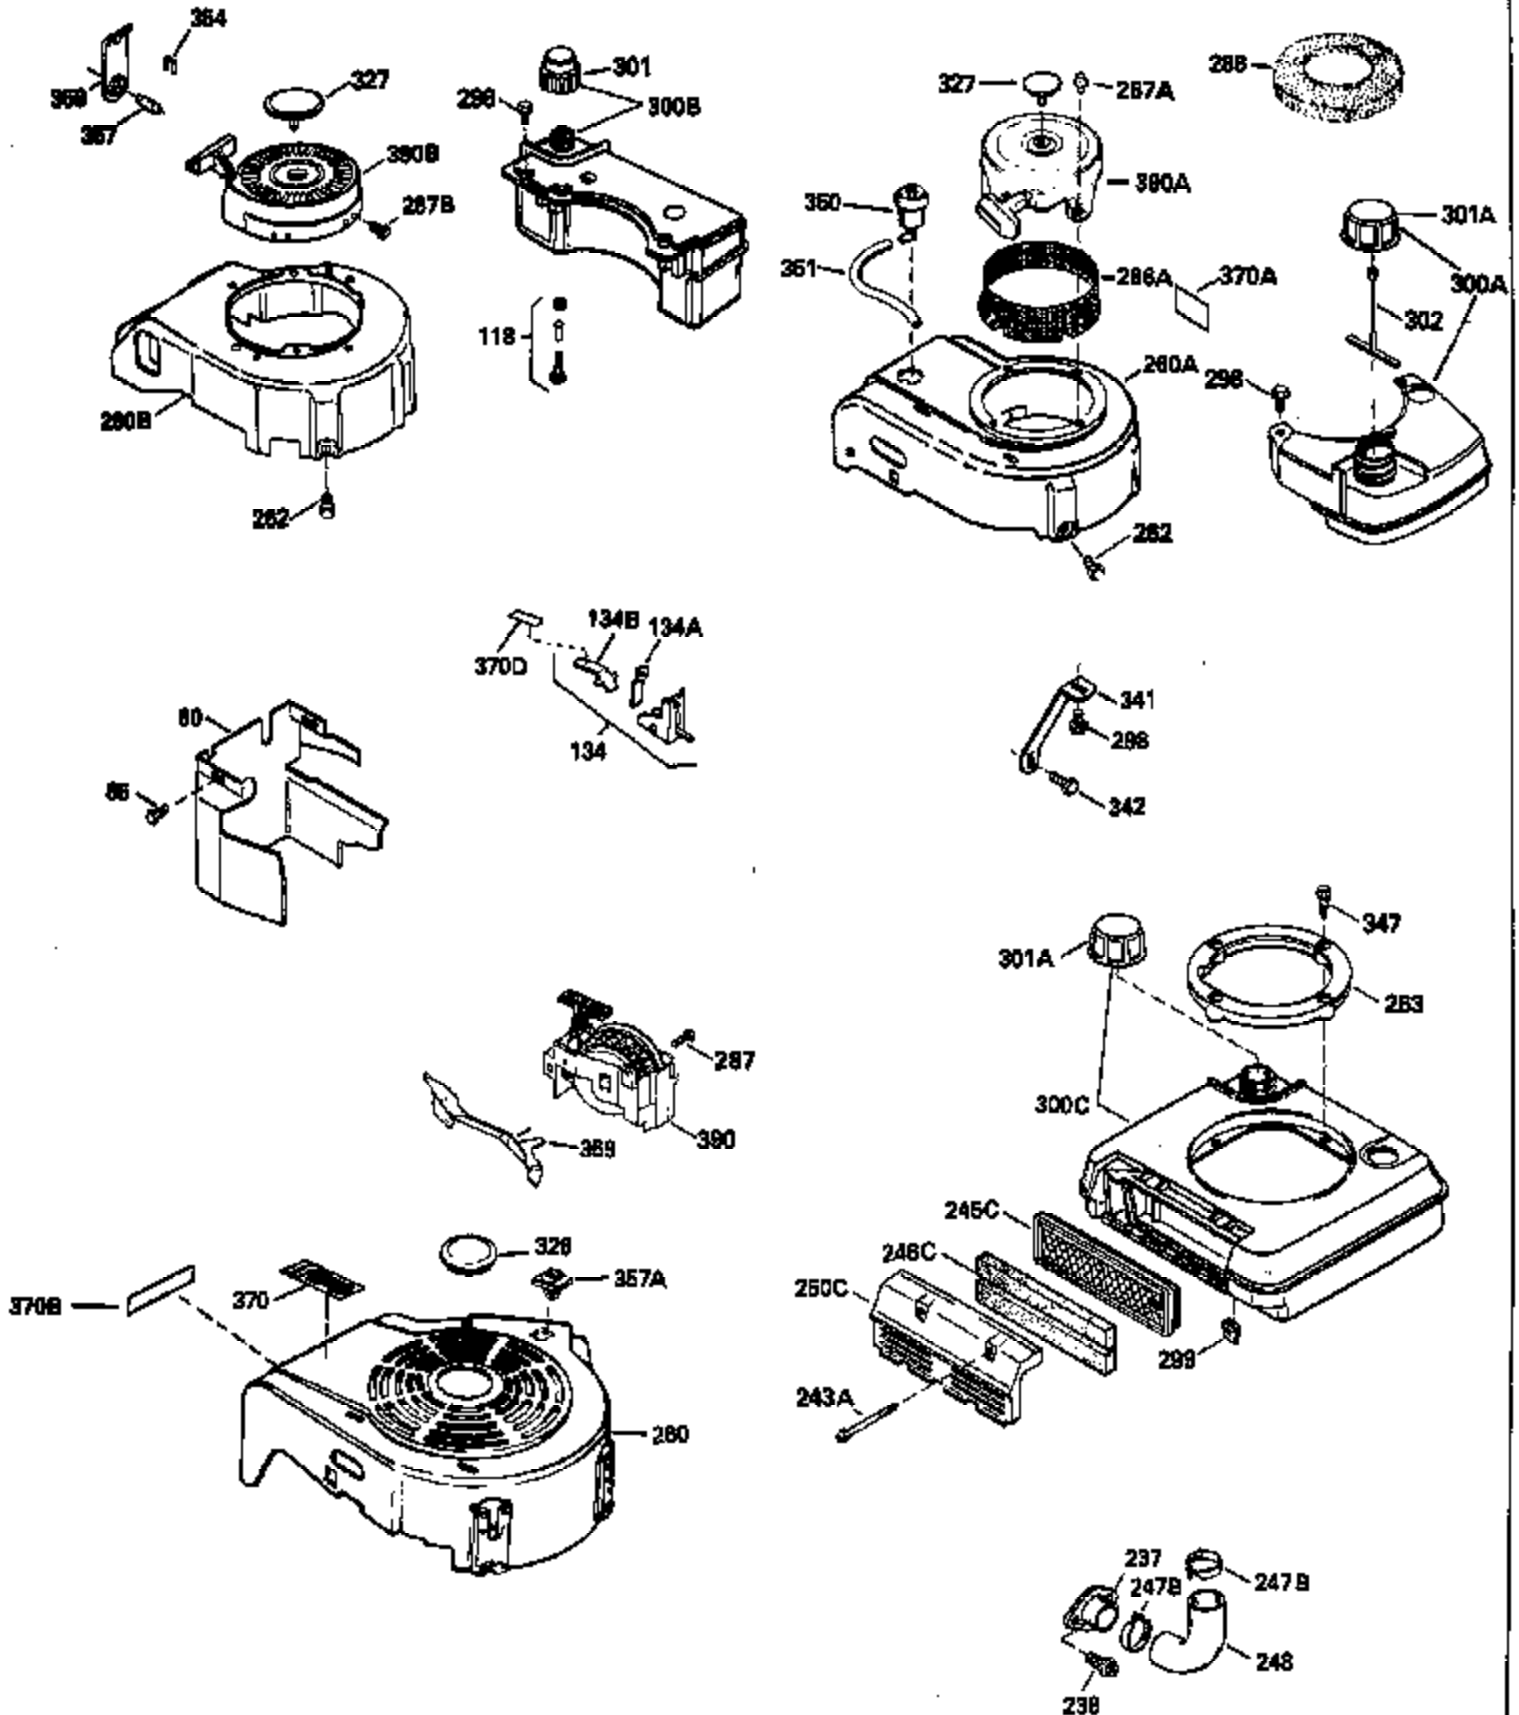

ILLUSTRATION SHOWS TYPICAL PARTS ONLY. ORDER BY PART NUMBER. PARTS NOT LISTED ARE SUPPLIED BY OEM.

Ref #	Part Number	Qty	Description
118	730194		Rope Guide Kit (Use as required with 34476 fuel tank)
238	650806		Screw, 10-32 x 5/8"
246C	35705		Filter, Pre-Air (Optional)
260A	34859		Housing, Blower
262	650831		Screw, 1/4-20 x 15/32"
286	35009		Screen, Starter cup
287A	650735		Screw, 10-24 x 3/8" (Use as required)
287A			Pop Rivet, (3/16" Dia.)(Purchase locally)
301	33032		Fuel Cap
370A	34346		Decal, Instruction
370	550223		Decal, Name
390A	590420A		Rewind Starter (Refer to Division 5, Section C, page 25 or Fiche 8, Grid G-7 for breakdown)