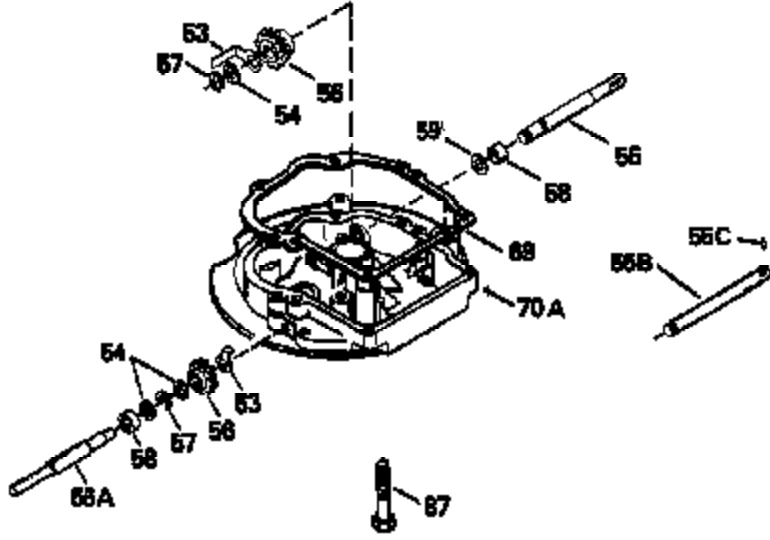

ILLUSTRATION SHOWS TYPICAL PARTS ONLY. ORDER BY PART NUMBER. PARTS NOT LISTED ARE SUPPLIED BY OEM.

Ref #	Part Number	Qty	Description
118	730194		Rope Guide Kit (Use as required with 34476 fuel tank)
238	650806		Screw, 10-32 x 5/8"
246C	35705		Filter, Pre-Air (Optional)
260A	34859		Housing, Blower
262	650831		Screw, 1/4-20 x 15/32"
286	35009		Screen, Starter cup
287A	650735		Screw, 10-24 x 3/8" (Use as required)
287A			Pop Rivet, (3/16" Dia.)(Purchase locally)
301	33032		Fuel Cap
370A	34346		Decal, Instruction
370	550223		Decal, Name
390A	590420A		Rewind Starter (Refer to Division 5, Section C, page 25 or Fiche 8, Grid G-7 for breakdown)

Ref #	Part Number	Qty	Description
189	650839		Screw, 1/4-20 x 3/8"
190	35831		Lever, Brake
191	35015B		Bracket Assy., S.E. Brake (Incl. 195)
194	32309		Ring, Retaining
195	610973		Terminal Assy.
210	27793		Clip, Conduit
211	28942		Screw, 10-32 x 3/8"
274	26754A		* Gasket, Exhaust (Use as required)
277	650795		Screw, 1/4-20 x 2-1/4"
277A	30063		Screw, 1/4-20 x 1/2" (Use as required )
370F	34387		Decal, Instruction (Optional)
415	730162		Muffler Adap.Kit(Incl.274,277A)(Use a s req.)
430	730574		Debris Screen Kit (Incl. 370F,431-433 )(Opt.)
431	35596		Screen, Debris (Optional)
432	35597		Bracket, Debris screen (Optional)
433	650910		Screw, 8-32 x 1/4" (Optional)

Ref #	Part Number	Qty	Description
19	31361		Spring, Extension
69	35261		* Gasket, Mounting flange
182	6201		Screw, 1/4-28 x 7/8"
185	31384A		Pipe, Intake (Incl. 224)
186	34337		Link, Governor spring
209	30200		Screw, 10-24 x 9/16"
223	650451		Screw, 1/4-20 x 1"
238	650806		Screw, 10-32 x 5/8"
246B	35435		Filter, Pre-Air (Use as required)