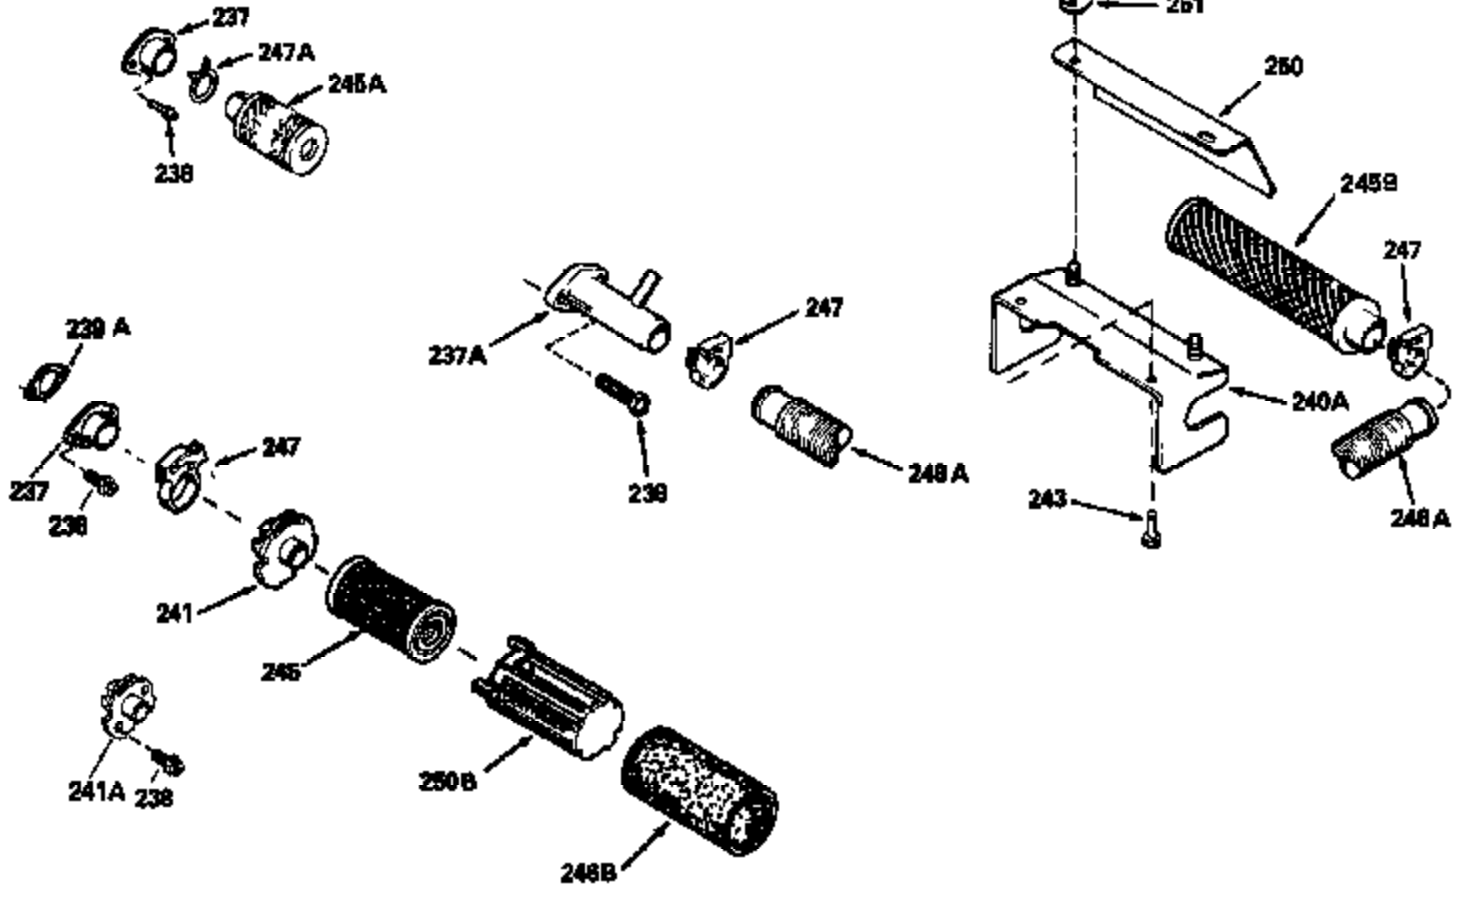

ILLUSTRATION SHOWS TYPICAL PARTS ONLY. ORDER BY PART NUMBER. PARTS NOT LISTED ARE SUPPLIED BY OEM.

Ref #	Part Number	Qty	Description
118	730194		Rope Guide Kit (Use as required with 34476 fuel tank)
238	650806		Screw, 10-32 x 5/8"
246C	35705		Filter, Pre-Air (Optional)
260A	34859		Housing, Blower
262	650831		Screw, 1/4-20 x 15/32"
286	35009		Screen, Starter cup
287A	650735		Screw, 10-24 x 3/8" (Use as required)
287A			Pop Rivet, (3/16" Dia.)(Purchase locally)
301	33032		Fuel Cap
370A	34346		Decal, Instruction
370	550223		Decal, Name
390A	590420A		Rewind Starter (Refer to Division 5, Section C, page 25 or Fiche 8, Grid G-7 for breakdown)

Ref #	Part Number	Qty	Description
19	31361		Spring, Extension
69	35261		* Gasket, Mounting flange
182	6201		Screw, 1/4-28 x 7/8"
185	31384A		Pipe, Intake (Incl. 224)
186	34337		Link, Governor spring
209	30200		Screw, 10-24 x 9/16"
223	650451		Screw, 1/4-20 x 1"
238	650806		Screw, 10-32 x 5/8"
246B	35435		Filter, Pre-Air (Use as required)