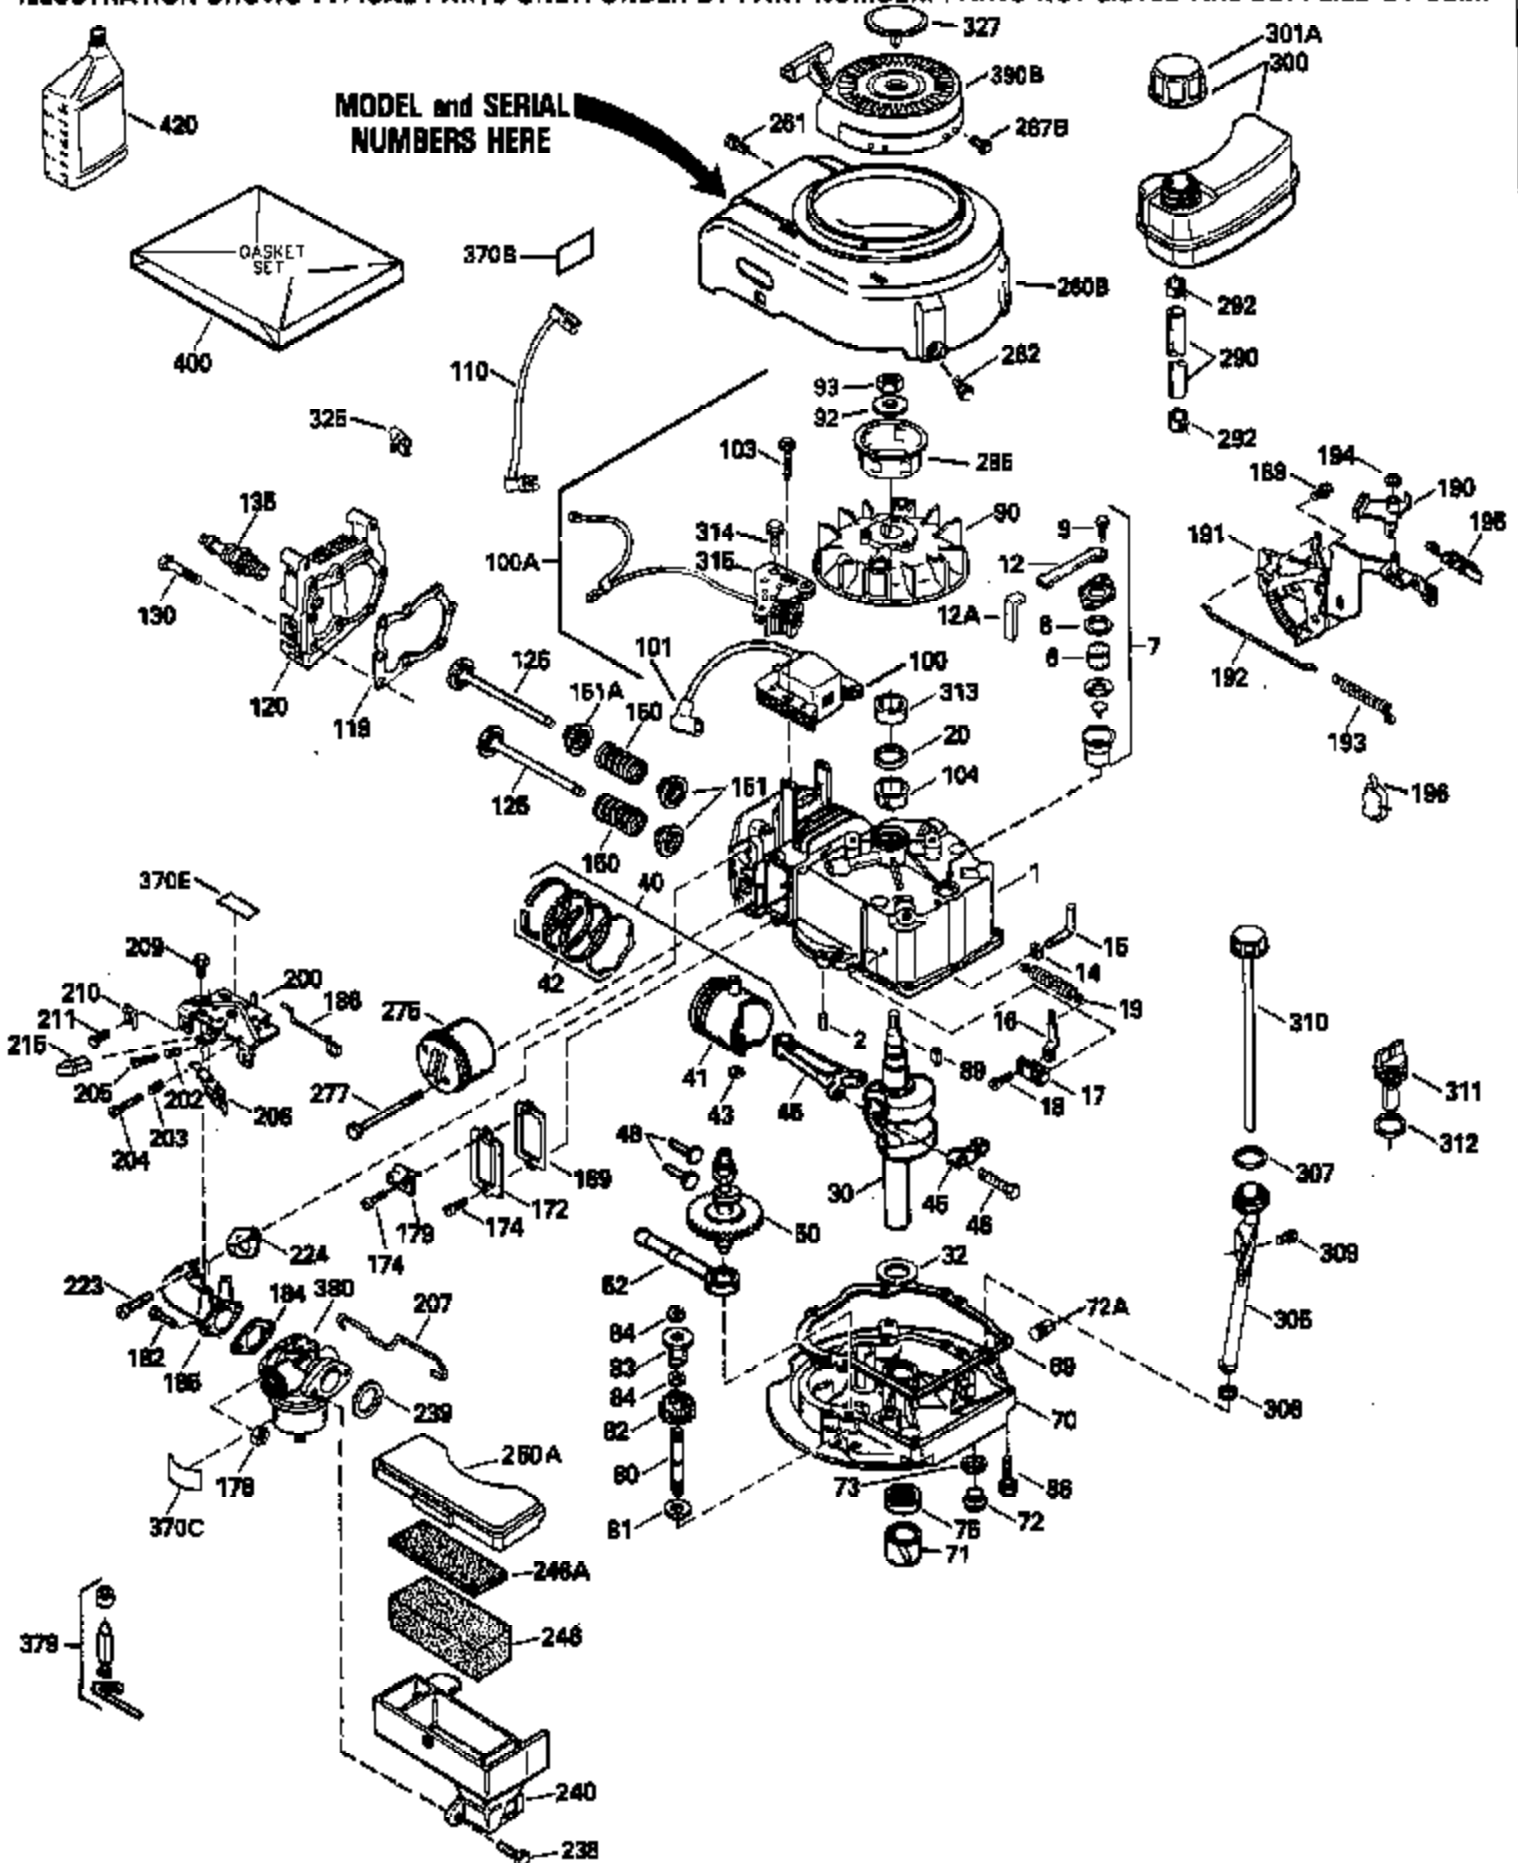

ILLUSTRATION SHOWS TYPICAL PARTS ONLY. ORDER BY PART NUMBER. PARTS NOT LISTED ARE SUPPLIED BY OEM.

Ref #	Part Number	Qty	Description
1	34975		Cylinder Ass'y. (Incl. 2, 8, 9 & 20) (2-1/2")
2	26727		Pin, Dowel
6	33734		Element, Breather
7	34214A		Breather Ass'y. (Incl. 6, 8, 9, 12 & 12A)
8	33735		* Gasket, Breather
9	30200		Screw, 10-24 x 9/16"
12	33886		Tube, Breather
14	28277		Washer
15	30589		Rod, Governor (Incl. 14)
16	31383A		Lever, Governor
17	31335		Clamp, Governor lever
18	650548		Screw, 8-32 x 5/16"
19	31361		Spring, Extension
20	32600		Seal, Oil
30	34460A		Crankshaft Ass'y.
40	34514		Piston, Pin & Ring Set (Std.) (2-1/2" Bore)
40	34515		Piston, Pin & Ring Set (.010" OS)
40	34516		Piston, Pin & Ring Set (.020" OS)
41	32538B		Piston & Pin Ass'y. (Incl. 43)(Std.)(2-1/2")
41	32548B		Piston & Pin Ass'y. (Incl. 43) (.010" OS)
41	32549B		Piston & Pin Ass'y. (Incl. 43) (.020" OS)
42	28986		Ring Set (Std.) (2-1/2" Bore)
42	28987		Ring Set (.010" OS)
42	28988		Ring Set (.020" OS)
43	20381		Ring, Piston pin retaining
45	30963B		Rod Assy., Connecting (Incl. 46)
46	32610A		Bolt, Connecting rod
48	27241		Lifter, Valve
50	33553		Camshaft (MCR)
52	29914		Oil Pump Assy.
69	35261		* Gasket, Mounting flange
70	35651B		Mounting Flange (Incl. 72, 72A, 73, 7 5 & 80)
72	30572		Plug, Oil drain (Incl. 73)
73	28833		* Drain Plug Gasket (Not req. W/plastic plug)
75	26208		Seal, Oil
80	30574		Shaft, Governor
81	30590A		Washer, Flat
82	30591		Gear Assy., Governor (Incl. 81)
83	30588A		Spool, Governor
84	29193		Ring, Retaining
86	650488		Screw, 1/4-20 x 1-1/4"
89	611004		Flywheel Key
90	611046A		Flywheel
92	650815		Washer, Belleville
93	650816		Nut, Flywheel
100	730207		Magneto-to-Solid State Conversion Kit (Includes solid state module, solid state flywheel key, and instructions.)(Use as required on external ignition engines only.)
100	34443A		Solid State Assy.
103	650814		Screw, Torx T-15, 10-24 x 1"
110	34961		Ground Wire
119	29953C		* Gasket, Cylinder head
120	34335		Head, Cylinder
125	29313C		Exhaust Valve (Std.) (Incl. 151)
125	29315C		Exhaust Valve (1/32" OS) (Incl. 151)
126	29314B		Intake Valve (Std.) (Incl. 151)
126	29315C		Intake Valve (1/32" OS) (Incl. 151)