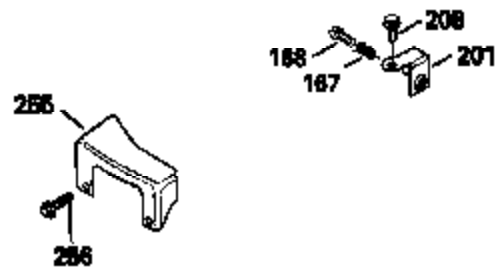

Ref #	Part Number	Qty	Description
390B	590621		Rewind Starter (Refer to Division 5, Section C, page 34 or Fiche 8, Grid G-9 for breakdown)
400	33238C		* Gasket Set (Incl. items marked *)
420	730225		SAE 30, 4-Cycle Engine Oil (Quart)

ILLUSTRATION SHOWS TYPICAL PARTS ONLY. ORDER BY PART NUMBER. PARTS NOT LISTED ARE SUPPLIED BY OEM.

Ref #	Part Number	Qty	Description
118	730194		Rope Guide Kit (Use as required with 34476 fuel tank)
238	650806		Screw, 10-32 x 5/8"
246C	35705		Filter, Pre-Air (Optional)
260A	35491		Housing, Blower
262	650831		Screw, 1/4-20 x 15/32"
286	35009		Screen, Starter cup
287A	650735		Screw, 10-24 x 3/8" (Use as required)
287A			Pop Rivet, (3/16" Dia.)(Purchase locally)
287B	650884		Screw, 8-32 x 1/2"
301	33032		Fuel Cap
327	35932		Plug, Starter
370	550223		Decal, Name
370A	34346		Decal, Instruction
390B	590621		Rewind Starter (Refer to Division 5, Section C, page 34 or Fiche 8, Grid G-9 for breakdown)

Ref #	Part Number	Qty	Description
	19 31361		Spring, Extension
	53 31745		Tang, Washer
	54 31747		Washer, Flat
	55A 35152		Shaft, P.T.O.
	56 31746		Left Hand Worm Gear
	57 33537		Ring, Retaining
	58 31744		Seal, Oil
	69 35261		* Gasket, Mounting flange
	70A 33653A		Flange Ass'y. (Incl.58, 72, 72A, 73, 75 & 80)
	87 650492		Screw, 1/4-20 x 2-1/4"
	182 6201		Screw, 1/4-28 x 7/8"
	185 31384A		Pipe, Intake (Incl. 224)
	186 34337		Link, Governor spring
	209 30200		Screw, 10-24 x 9/16"
	223 650451		Screw, 1/4-20 x 1"
	238 650806		Screw, 10-32 x 5/8"
	246B 35435		Filter, Pre-Air (Use as required)