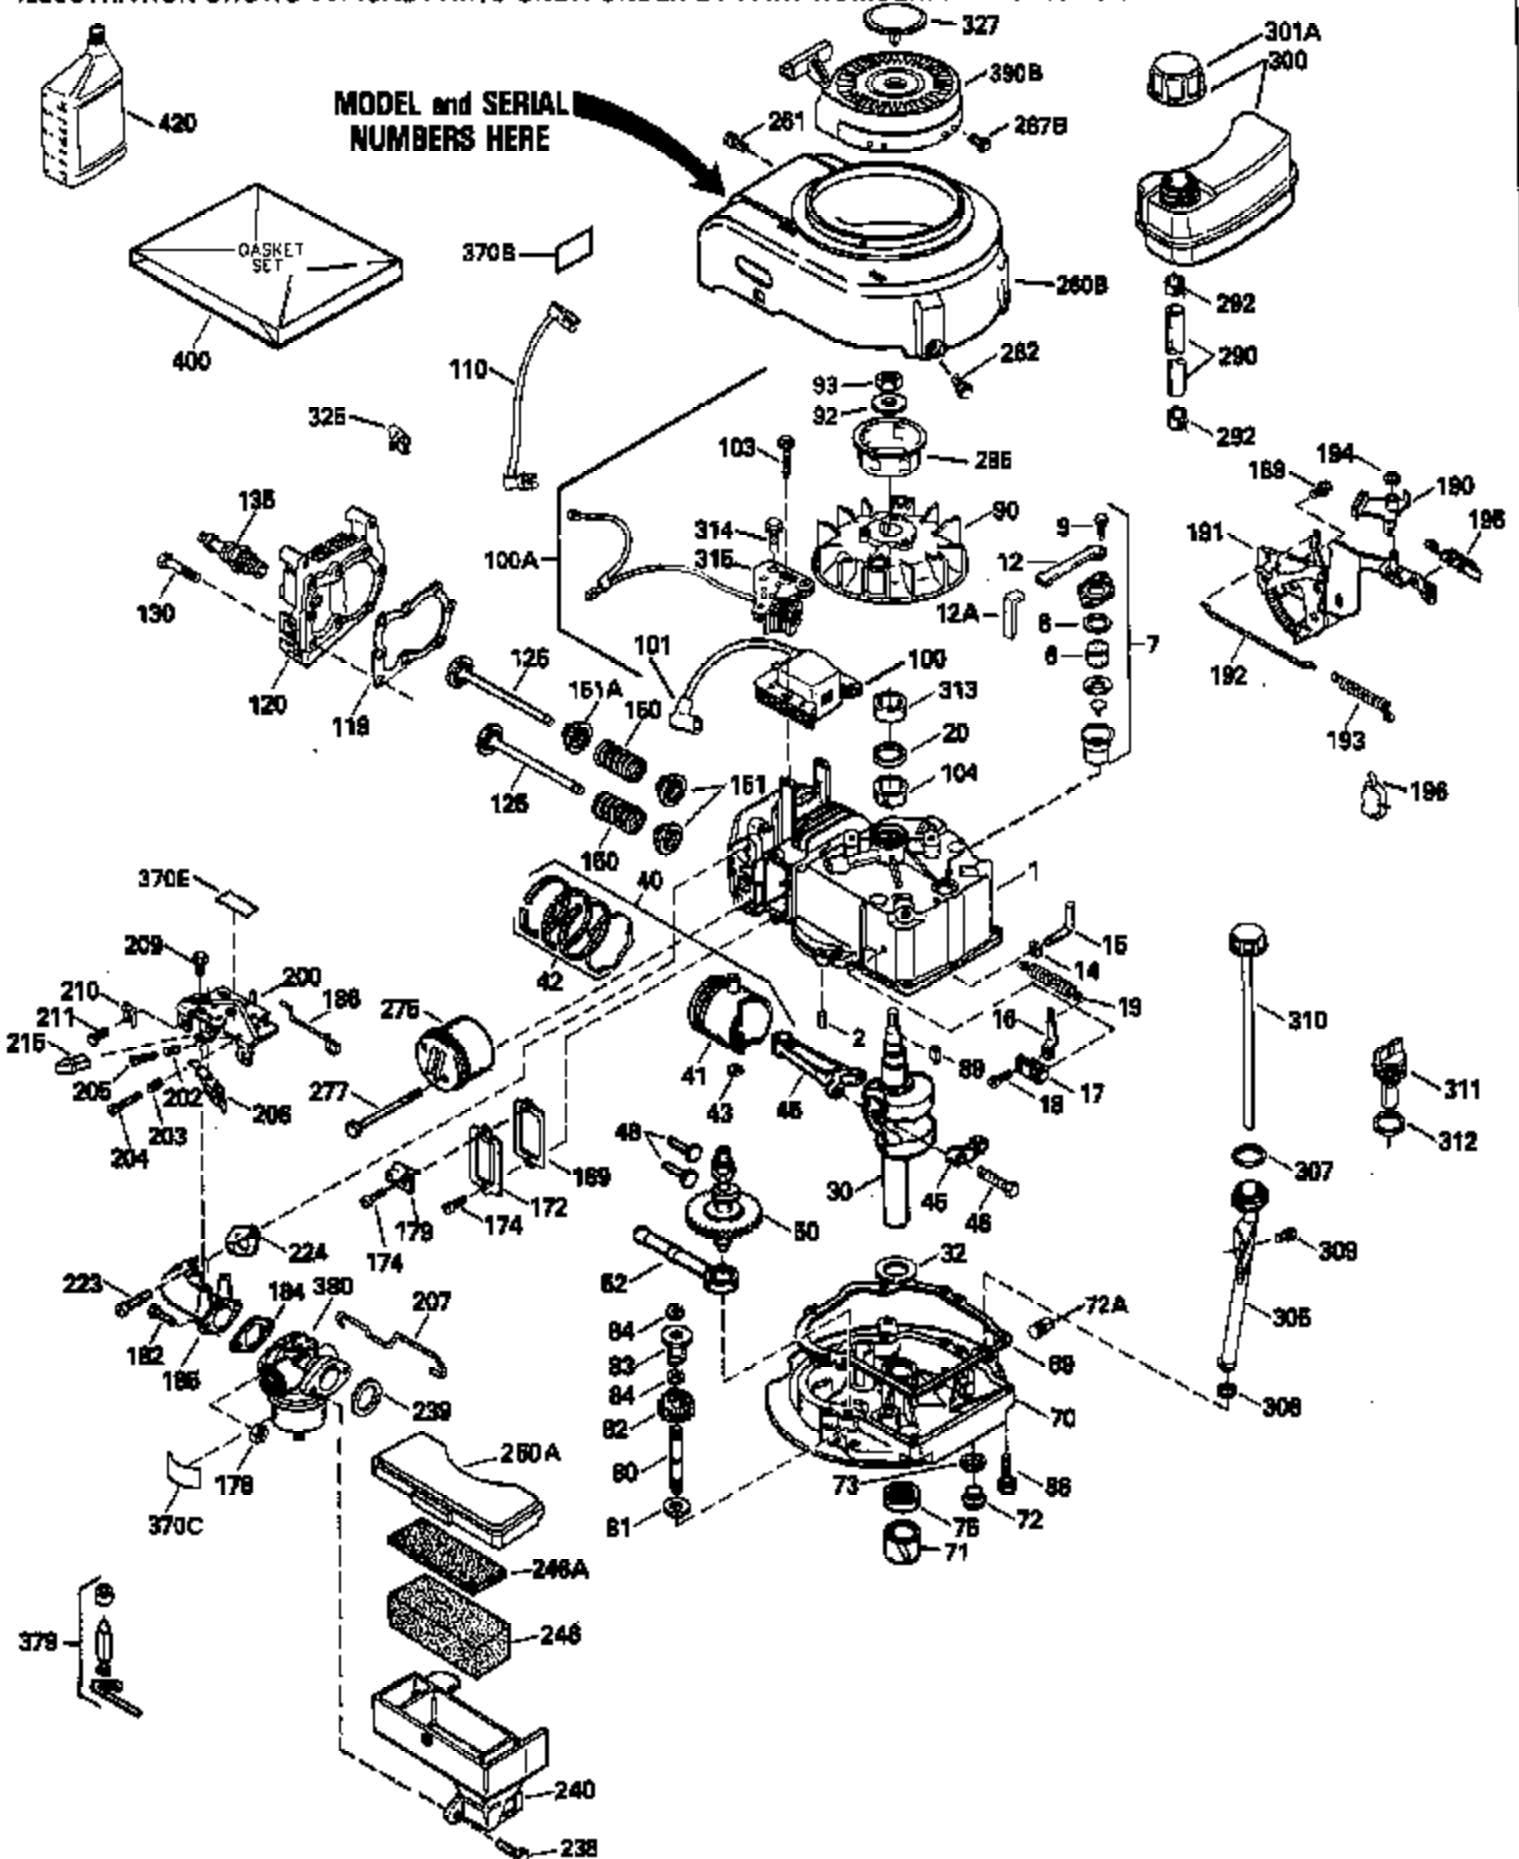

ILLUSTRATION SHOWS TYPICAL PARTS ONLY. ORDER BY PART NUMBER. PARTS NOT LISTED ARE SUPPLIED BY OEM.

Ref #	Part Number	Qty	Description
1	34975		Cylinder Ass'y. (Incl. 2, 8, 9 & 20) (2-1/2")
2	26727		Pin, Dowel
6	33734		Element, Breather
7	34214A		Breather Ass'y. (Incl. 6, 8, 9, 12 & 12A)
8	33735		* Gasket, Breather
9	30200		Screw, 10-24 x 9/16"
12	33886		Tube, Breather
14	28277		Washer
15	31513		Rod, Governor
16	31383A		Lever, Governor
17	31335		Clamp, Governor lever
18	650548		Screw, 8-32 x 5/16"
19	31361		Spring, Extension
20	32600		Seal, Oil
30	34759A		Crankshaft Ass'y.
40	34514		Piston, Pin & Ring Set (Std.) (2-1/2" Bore)
40	34515		Piston, Pin & Ring Set (.010" OS)
40	34516		Piston, Pin & Ring Set (.020" OS)
41	32538B		Piston & Pin Ass'y. (Incl. 43)(Std.)( 2-1/2")
41	32548B		Piston & Pin Ass'y. (Incl. 43) (.010" OS)
41	32549B		Piston & Pin Ass'y. (Incl. 43) (.020" OS)
42	28986		Ring Set (Std.) (2-1/2" Bore)
42	28987		Ring Set (.010" OS)
42	28988		Ring Set (.020" OS)
43	20381		Ring, Piston pin retaining
45	30963B		Rod Assy., Connecting (Incl. 46)
46	32610A		Bolt, Connecting rod
48	27241		Lifter, Valve
50	33533		Camshaft (MCR)
52	29914		Oil Pump Assy.
69	35261		* Gasket, Mounting flange
72	30572		Plug, Oil drain (Incl. 73)
73	28833		* Drain Plug Gasket (Not req. W/plastic plug)
75	26208		Seal, Oil
80	30574		Shaft, Governor
81	30590A		Washer, Flat
82	30591		Gear Assy., Governor (Incl. 81)
83	30588A		Spool, Governor
84	29193		Ring, Retaining
86	650488		Screw, 1/4-20 x 1-1/4"
89	611004		Flywheel Key
90	611112		Flywheel
92	650815		Washer, Belleville
93	650816		Nut, Flywheel
100	730207		Magneto-to-Solid State Conversion Kit (Includes solid state module, solid state flywheel key, and instructions.)(Use as required on external ignition engines only.)
100	34443A		Solid State Assy.
103	650814		Screw, Torx T-15, 10-24 x 1"
110	34961		Ground Wire
119	29953C		* Gasket, Cylinder head
120	34335		Head, Cylinder
125	29313C		Exhaust Valve (Std.) (Incl. 151)
125	29315C		Exhaust Valve (1/32" OS) (Incl. 151)
126	29314B		Intake Valve (Std.) (Incl. 151)
126	29315C		Intake Valve (1/32" OS) (Incl. 151)
130	6021A		Screw, 5/16-18 x 1-1/2"