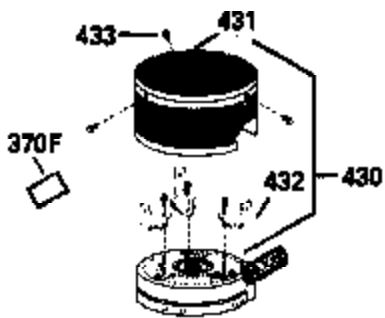

Ref #	Part Number	Qty	Description
189	650839		Screw, 1/4-20 x 3/8"
190	35831		Lever, Brake
191	35041A		Bracket Assy., S.E. Brake (Incl. 195)
194	32309		Ring, Retaining
195	610973		Terminal Assy.
210	27793		Clip, Conduit
211	28942		Screw, 10-32 x 3/8"
274	26754A		* Gasket, Exhaust (Use as required)
275A	391019		Muffler
276	33753		Plate, Lock
277	650795		Screw, 1/4-20 x 2-1/4"
277A	30063		Screw, 1/4-20 x 1/2" (Use as required)
370F	34387		Decal, Instruction (Optional)
415	730162		Muffler Adap.Kit(Incl.274,277A)(Use a s req.)
430	730574		Debris Screen Kit (Incl. 370F,431-433)(Opt.)
431	35596		Screen, Debris (Optional)
432	35597		Bracket, Debris screen (Optional)
433	650910		Screw, 8-32 x 1/4" (Optional)