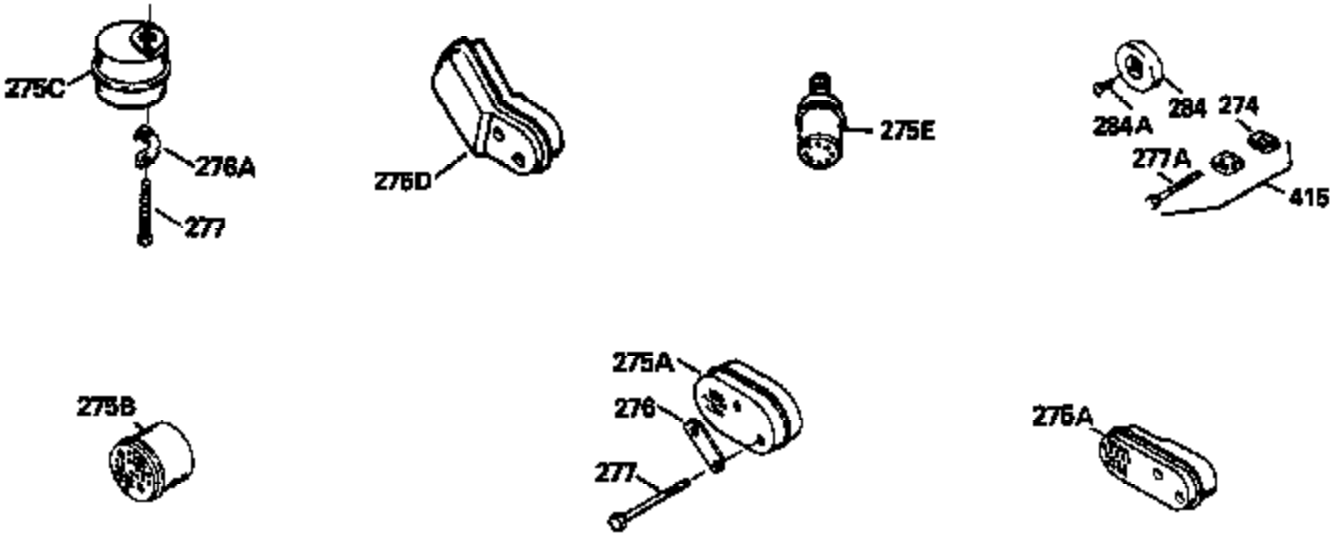

Ref #	Part Number	Qty	Description
189	650839		Screw, 1/4-20 x 3/8"
190	35831		Lever, Brake
191	35041A		Bracket Assy., S.E. Brake (Incl. 195)
194	32309		Ring, Retaining
195	610973		Terminal Assy.
210	27793		Clip, Conduit
211	28942		Screw, 10-32 x 3/8"
274	26754A		* Gasket, Exhaust (Use as required)
275A	391019		Muffler
276	33753		Plate, Lock
277	650795		Screw, 1/4-20 x 2-1/4"
277A	30063		Screw, 1/4-20 x 1/2" (Use as required)
370F	34387		Decal, Instruction (Optional)
415	730162		Muffler Adap.Kit(Incl.274,277A)(Use a s req.)
430	730574		Debris Screen Kit (Incl. 370F,431-433)(Opt.)
431	35596		Screen, Debris (Optional)
432	35597		Bracket, Debris screen (Optional)
433	650910		Screw, 8-32 x 1/4" (Optional)