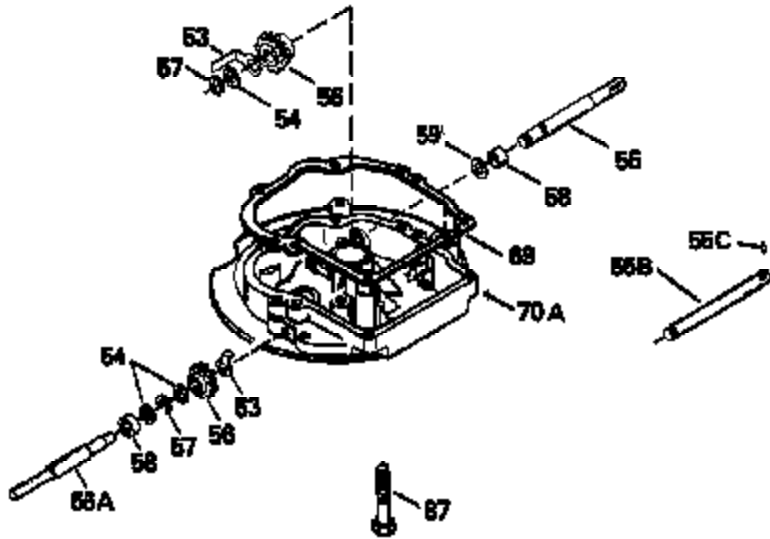

ILLUSTRATION SHOWS TYPICAL PARTS ONLY. ORDER BY PART NUMBER. PARTS NOT LISTED ARE SUPPLIED BY OEM.

Ref #	Part Number	Qty	Description
118	730194		Rope Guide Kit (Use as required with 34476 fuel tank)
238	650806		Screw, 10-32 x 5/8"
246C	35705		Filter, Pre-Air (Optional)
260A	35491		Housing, Blower
262	650831		Screw, 1/4-20 x 15/32"
286	35009		Screen, Starter cup
287A	650735		Screw, 10-24 x 3/8" (Use as required)
287A			Pop Rivet, (3/16" Dia.)(Purchase locally)
287B	650884		Screw, 8-32 x 1/2"
301	33032		Fuel Cap
327	35932		Plug, Starter
370	550223		Decal, Name
370A	34346		Decal, Instruction
390B	590621		Rewind Starter (Refer to Division 5, Section C, page 34 or Fiche 8, Grid G-9 for breakdown)

Ref #	Part Number	Qty	Description
	19 31361		Spring, Extension
	53 31745		Tang, Washer
	54 31747		Washer, Flat
	55A 35152		Shaft, P.T.O.
	56 31746		Left Hand Worm Gear
	57 33537		Ring, Retaining
	58 31744		Seal, Oil
	69 35261		* Gasket, Mounting flange
	70A 33653A		Flange Ass'y. (Incl.58, 72, 72A, 73, 75 & 80)
	87 650492		Screw, 1/4-20 x 2-1/4"
	182 6201		Screw, 1/4-28 x 7/8"
	185 31384A		Pipe, Intake (Incl. 224)
	186 34337		Link, Governor spring
	209 30200		Screw, 10-24 x 9/16"
	223 650451		Screw, 1/4-20 x 1"
	238 650806		Screw, 10-32 x 5/8"
	246B 35435		Filter, Pre-Air (Use as required)