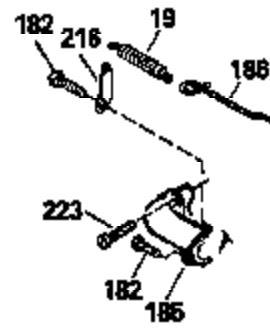

ILLUSTRATION SHOWS TYPICAL PARTS ONLY. ORDER BY PART NUMBER. PARTS NOT LISTED ARE SUPPLIED BY OEM.

Ref #	Part Number	Qty	Description
118	730194		Rope Guide Kit (Use as required with 34476 fuel tank)
238	650806		Screw, 10-32 x 5/8"
246C	35705		Filter, Pre-Air (Optional)
260A	35491		Housing, Blower
262	650831		Screw, 1/4-20 x 15/32"
286	35009		Screen, Starter cup
287A	650735		Screw, 10-24 x 3/8" (Use as required)
287A			Pop Rivet, (3/16" Dia.)(Purchase locally)
287B	650884		Screw, 8-32 x 1/2"
301	33032		Fuel Cap
327	35932		Plug, Starter
370	550223		Decal, Name
370A	34346		Decal, Instruction
390B	590621		Rewind Starter (Refer to Division 5, Section C, page 34 or Fiche 8, Grid G-9 for breakdown)

Ref #	Part Number	Qty	Description
	19 31361		Spring, Extension
	53 31745		Tang, Washer
	54 31747		Washer, Flat
	55A 35152		Shaft, P.T.O.
	56 31746		Left Hand Worm Gear
	57 33537		Ring, Retaining
	58 31744		Seal, Oil
	69 35261		* Gasket, Mounting flange
	70A 33653A		Flange Ass'y. (Incl.58, 72, 72A, 73, 75 & 80)
	87 650492		Screw, 1/4-20 x 2-1/4"
	182 6201		Screw, 1/4-28 x 7/8"
	185 31384A		Pipe, Intake (Incl. 224)
	186 34337		Link, Governor spring
	209 30200		Screw, 10-24 x 9/16"
	223 650451		Screw, 1/4-20 x 1"
	238 650806		Screw, 10-32 x 5/8"
	246B 35435		Filter, Pre-Air (Use as required)