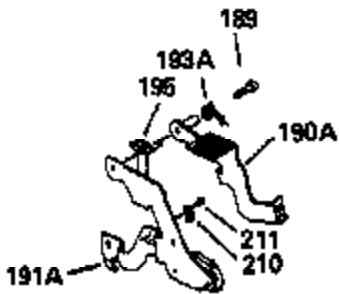

Ref #	Part Number	Qty	Description
189	650839		Screw, 1/4-20 x 3/8"
190	35831		Lever, Brake
191	35041A		Bracket Assy., S.E. Brake (Incl. 195)
194	32309		Ring, Retaining
195	610973		Terminal Assy.
210	27793		Clip, Conduit
211	28942		Screw, 10-32 x 3/8"
274	26754A		* Gasket, Exhaust (Use as required)
275A	391019		Muffler
276	33753		Plate, Lock
277	650795		Screw, 1/4-20 x 2-1/4"
277A	30063		Screw, 1/4-20 x 1/2" (Use as required)
370F	34387		Decal, Instruction (Optional)
415	730162		Muffler Adap.Kit(Incl.274,277A)(Use a s req.)
430	730574		Debris Screen Kit (Incl. 370F,431-433)(Opt.)
431	35596		Screen, Debris (Optional)
432	35597		Bracket, Debris screen (Optional)
433	650910		Screw, 8-32 x 1/4" (Optional)