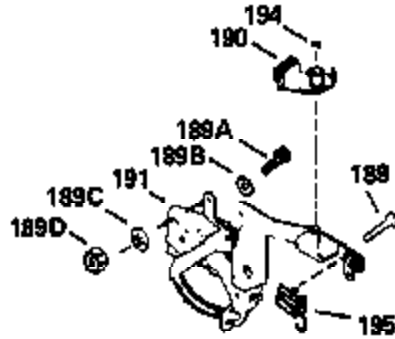

Ref #	Part Number	Qty	Description
189	650839		Screw, 1/4-20 x 3/8"
190	35831		Lever, Brake
191	35041A		Bracket Assy., S.E. Brake (Incl. 195)
194	32309		Ring, Retaining
195	610973		Terminal Assy.
210	27793		Clip, Conduit
211	28942		Screw, 10-32 x 3/8"
274	26754A		* Gasket, Exhaust (Use as required)
275A	391019		Muffler
276	33753		Plate, Lock
277	650795		Screw, 1/4-20 x 2-1/4"
277A	30063		Screw, 1/4-20 x 1/2" (Use as required)
370F	34387		Decal, Instruction (Optional)
415	730162		Muffler Adap.Kit(Incl.274,277A)(Use a s req.)
430	730574		Debris Screen Kit (Incl. 370F,431-433)(Opt.)
431	35596		Screen, Debris (Optional)
432	35597		Bracket, Debris screen (Optional)
433	650910		Screw, 8-32 x 1/4" (Optional)