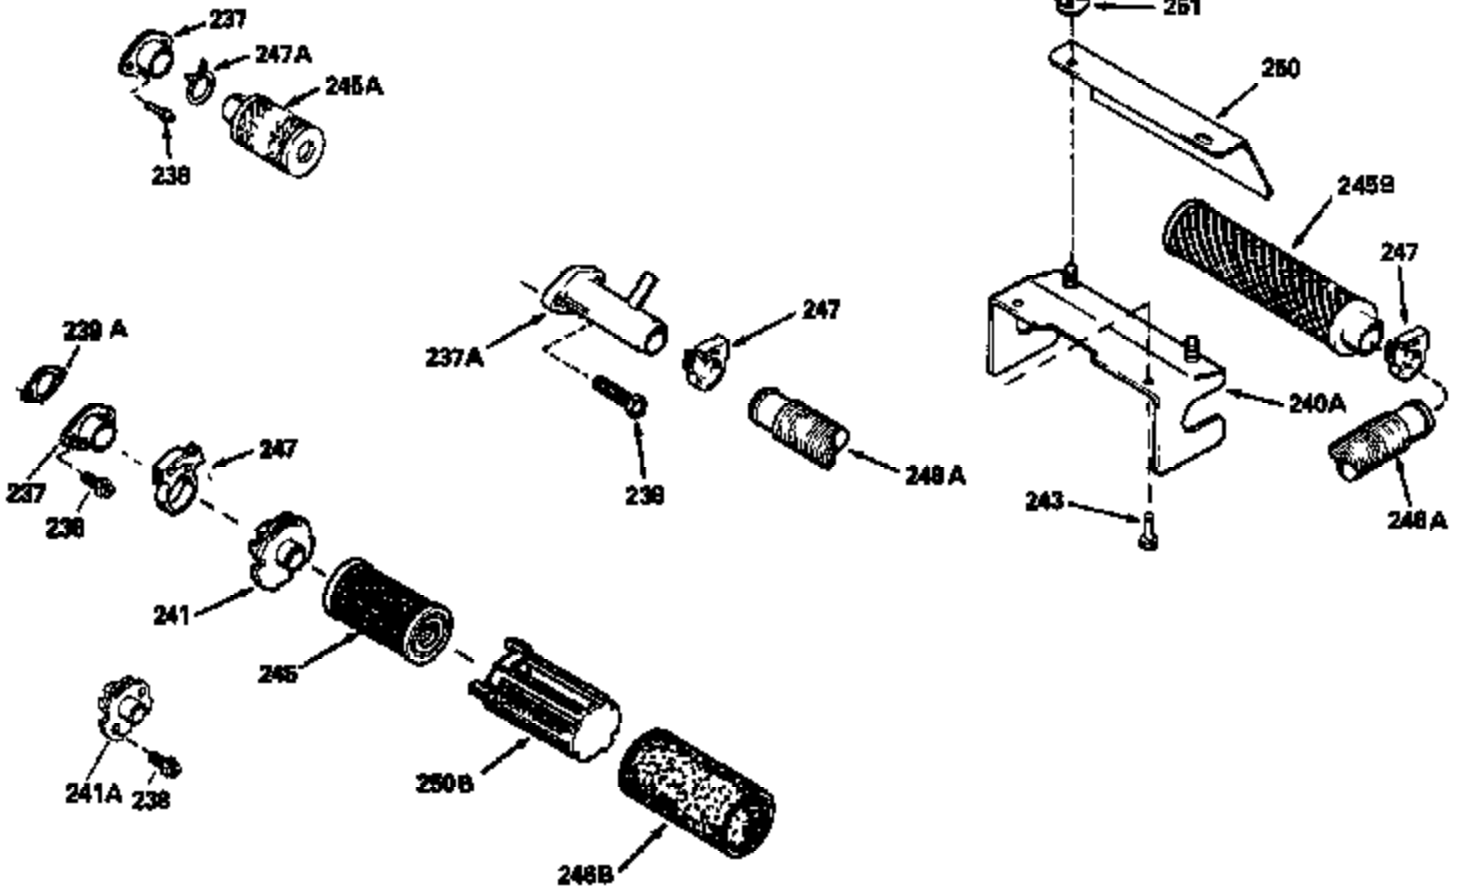

Ref #	Part Number	Qty	Description
390B	590621		Rewind Starter (Refer to Division 5, Section C, page 34 or Fiche 8, Grid G-9 for breakdown)
400	33238C		* Gasket Set (Incl. items marked *)
420	730225		SAE 30, 4-Cycle Engine Oil (Quart)

ILLUSTRATION SHOWS TYPICAL PARTS ONLY. ORDER BY PART NUMBER. PARTS NOT LISTED ARE SUPPLIED BY OEM.

Ref #	Part Number	Qty	Description
118	730194		Rope Guide Kit (Use as required with 34476 fuel tank)
238	650806		Screw, 10-32 x 5/8"
246C	35705		Filter, Pre-Air (Optional)
260A	35491		Housing, Blower
262	650831		Screw, 1/4-20 x 15/32"
286	35009		Screen, Starter cup
287A	650735		Screw, 10-24 x 3/8" (Use as required)
287A			Pop Rivet, (3/16" Dia.)(Purchase locally)
287B	650884		Screw, 8-32 x 1/2"
301	33032		Fuel Cap
327	35932		Plug, Starter
370	550223		Decal, Name
370A	34346		Decal, Instruction
390B	590621		Rewind Starter (Refer to Division 5, Section C, page 34 or Fiche 8, Grid G-9 for breakdown)

Ref #	Part Number	Qty	Description
	19 31361		Spring, Extension
	53 31745		Tang, Washer
	54 31747		Washer, Flat
	55A 35152		Shaft, P.T.O.
	56 31746		Left Hand Worm Gear
	57 33537		Ring, Retaining
	58 31744		Seal, Oil
	69 35261		* Gasket, Mounting flange
	70A 33653A		Flange Ass'y. (Incl.58, 72, 72A, 73, 75 & 80)
	87 650492		Screw, 1/4-20 x 2-1/4"
	182 6201		Screw, 1/4-28 x 7/8"
	185 31384A		Pipe, Intake (Incl. 224)
	186 34337		Link, Governor spring
	209 30200		Screw, 10-24 x 9/16"
	223 650451		Screw, 1/4-20 x 1"
	238 650806		Screw, 10-32 x 5/8"
	246B 35435		Filter, Pre-Air (Use as required)