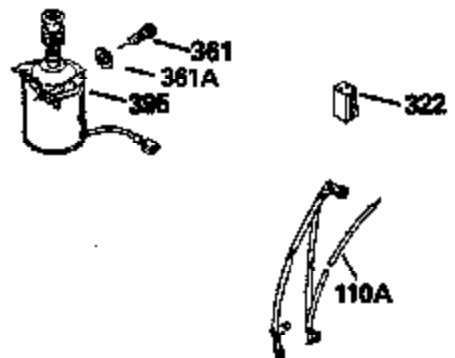

Ref #	Part Number	Qty	Description
189	650839		Screw, 1/4-20 x 3/8"
190	35831		Lever, Brake
191	35041A		Bracket Assy., S.E. Brake (Incl. 195)
194	32309		Ring, Retaining
195	610973		Terminal Assy.
210	27793		Clip, Conduit
211	28942		Screw, 10-32 x 3/8"
274	26754A		* Gasket, Exhaust (Use as required)
275A	391019		Muffler
276	33753		Plate, Lock
277	650795		Screw, 1/4-20 x 2-1/4"
277A	30063		Screw, 1/4-20 x 1/2" (Use as required)
370F	34387		Decal, Instruction (Optional)
415	730162		Muffler Adap.Kit(Incl.274,277A)(Use a s req.)
430	730574		Debris Screen Kit (Incl. 370F,431-433)(Opt.)
431	35596		Screen, Debris (Optional)
432	35597		Bracket, Debris screen (Optional)
433	650910		Screw, 8-32 x 1/4" (Optional)