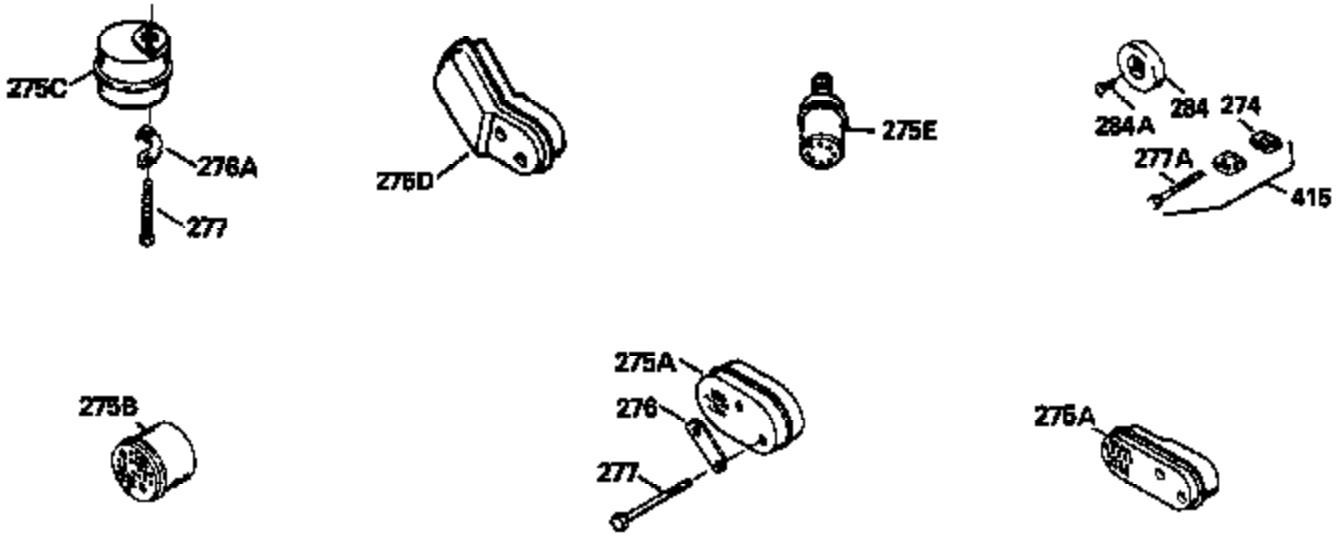

Ref #	Part Number	Qty	Description
189	650839		Screw, 1/4-20 x 3/8"
190	35831		Lever, Brake
191	35041A		Bracket Assy., S.E. Brake (Incl. 195)
194	32309		Ring, Retaining
195	610973		Terminal Assy.
274	26754A		* Gasket, Exhaust (Use as required)
274	30081A		* Gasket, Exhaust
276	30083		Plate, Lock
277A	30063		Screw, 1/4-20 x 1/2" (Use as required)
277	650795		Screw, 1/4-20 x 2-1/4"
284	32431		Cover, Muffler
284A	650760		Screw, Pan hd. taptite, 8-32 x 3/8
370F	34387		Decal, Instruction (Optional)
415	730162		Muffler Adap.Kit(Incl.274,277A)(Use a s req.)
430	730574		Debris Screen Kit (Incl. 370F,431-433)(Opt.)
431	35596		Screen, Debris (Optional)
432	35597		Bracket, Debris screen (Optional)
433	650910		Screw, 8-32 x 1/4" (Optional)