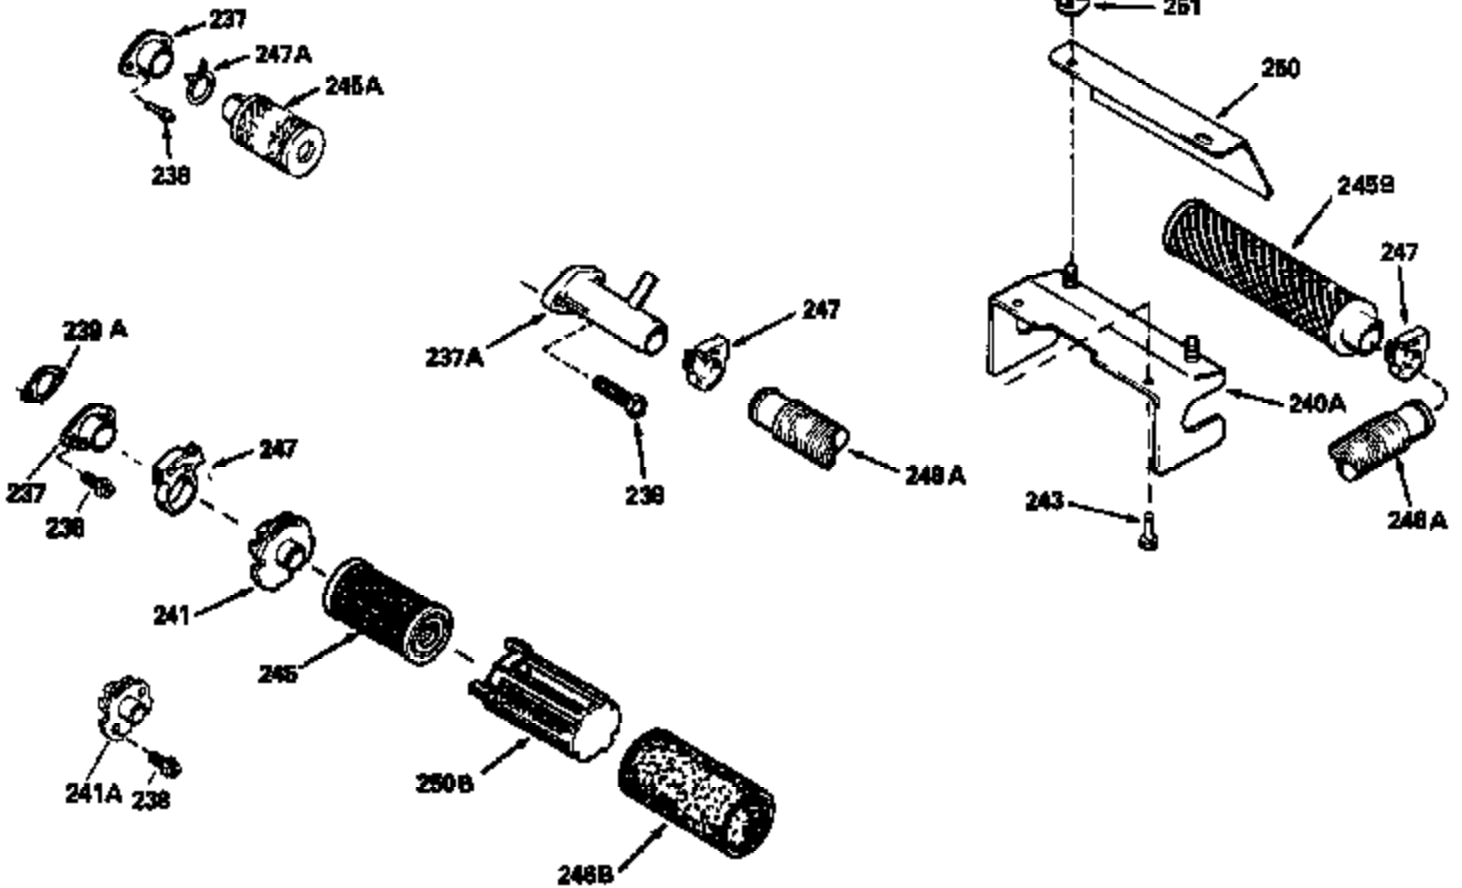

ILLUSTRATION SHOWS TYPICAL PARTS ONLY. ORDER BY PART NUMBER. PARTS NOT LISTED ARE SUPPLIED BY OEM.

Ref #	Part Number	Qty	Description
60	35165		Extension, Blower housing
65	650765		Screw, 10-32 x 1/2"
118	730194		Rope Guide Kit (Use as required with 34476 fuel tank)
238	650806		Screw, 10-32 x 5/8"
246C	35705		Filter, Pre-Air (Optional)
260A	35164		Housing, Blower
262	650831		Screw, 1/4-20 x 15/32"
286	35009		Screen, Starter cup
287A	650735		Screw, 10-24 x 3/8" (Use as required)
287A			Pop Rivet, (3/16" Dia.)(Purchase locally)
301	33032		Fuel Cap
350	34353		Primer Assy.
351	32180C		Line, Fuel primer
354	35025		Staple (Not used on all models)
357	34985		Rope Stop & Staple Ass'y. (Incl. 354)
390A	590420A		Rewind Starter (Refer to Division 5, Section C, page 25 or Fiche 8, Grid G-7 for breakdown)

Ref #	Part Number	Qty	Description
19	31361		Spring, Extension
69	35261		* Gasket, Mounting flange
182	6201		Screw, 1/4-28 x 7/8"
185	31384A		Pipe, Intake (Incl. 224)
186	32653		Link, Governor spring
216	33086		Lever, Speed adjusting
223	650451		Screw, 1/4-20 x 1"
238	650806		Screw, 10-32 x 5/8"
246B	35435		Filter, Pre-Air (Use as required)