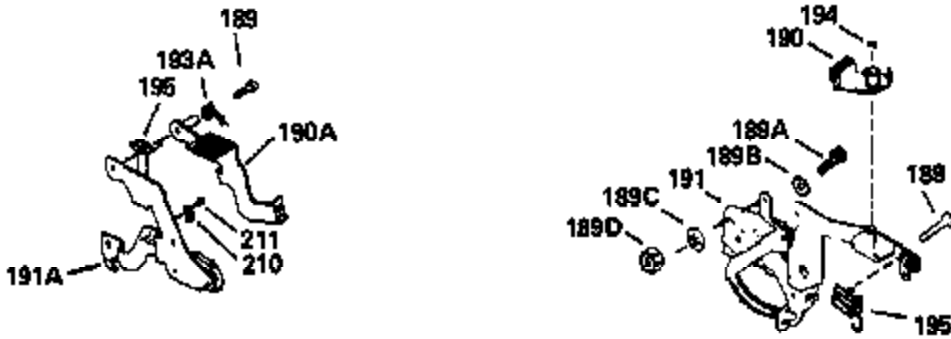

Ref #	Part Number	Qty	Description
189	650839		Screw, 1/4-20 x 3/8"
190	35831		Lever, Brake
191	35015B		Bracket Assy., S.E. Brake (Incl. 195)
194	32309		Ring, Retaining
195	610973		Terminal Assy.
210	27793		Clip, Conduit
211	28942		Screw, 10-32 x 3/8"
274	26754A		* Gasket, Exhaust (Use as required)
277	650795		Screw, 1/4-20 x 2-1/4"
277A	30063		Screw, 1/4-20 x 1/2" (Use as required)
370F	34387		Decal, Instruction (Optional)
415	730162		Muffler Adap.Kit(Incl.274,277A)(Use a s req.)
430	730574		Debris Screen Kit (Incl. 370F,431-433)(Opt.)
431	35596		Screen, Debris (Optional)
432	35597		Bracket, Debris screen (Optional)
433	650910		Screw, 8-32 x 1/4" (Optional)