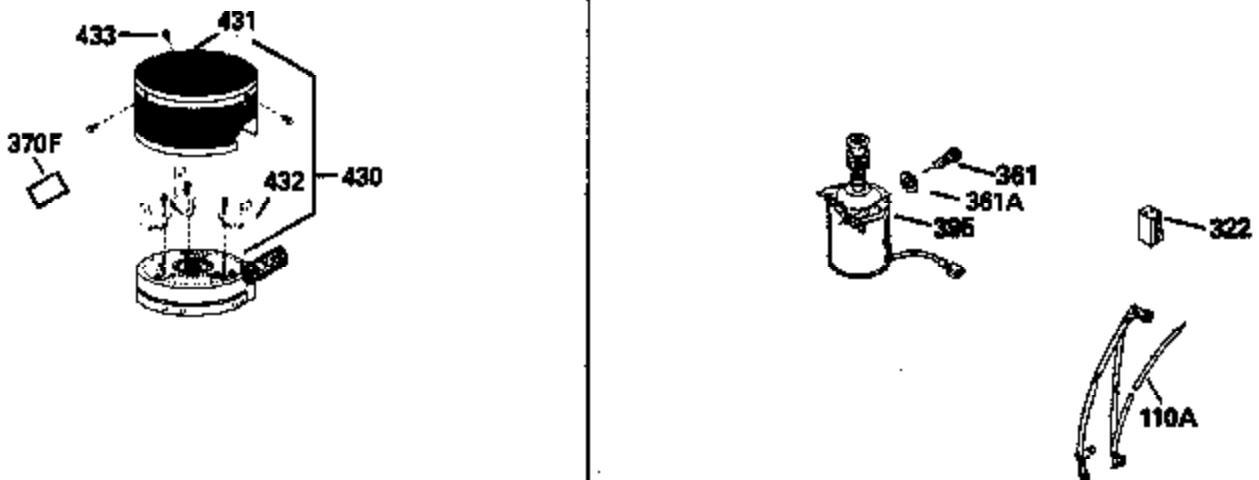

Ref #	Part Number	Qty	Description
189	650839		Screw, 1/4-20 x 3/8"
190	35831		Lever, Brake
191	35015B		Bracket Assy., S.E. Brake (Incl. 195)
194	32309		Ring, Retaining
195	610973		Terminal Assy.
210	27793		Clip, Conduit
211	28942		Screw, 10-32 x 3/8"
274	26754A		* Gasket, Exhaust (Use as required)
277	650795		Screw, 1/4-20 x 2-1/4"
277A	30063		Screw, 1/4-20 x 1/2" (Use as required)
370F	34387		Decal, Instruction (Optional)
415	730162		Muffler Adap.Kit(Incl.274,277A)(Use a s req.)
430	730574		Debris Screen Kit (Incl. 370F,431-433)(Opt.)
431	35596		Screen, Debris (Optional)
432	35597		Bracket, Debris screen (Optional)
433	650910		Screw, 8-32 x 1/4" (Optional)