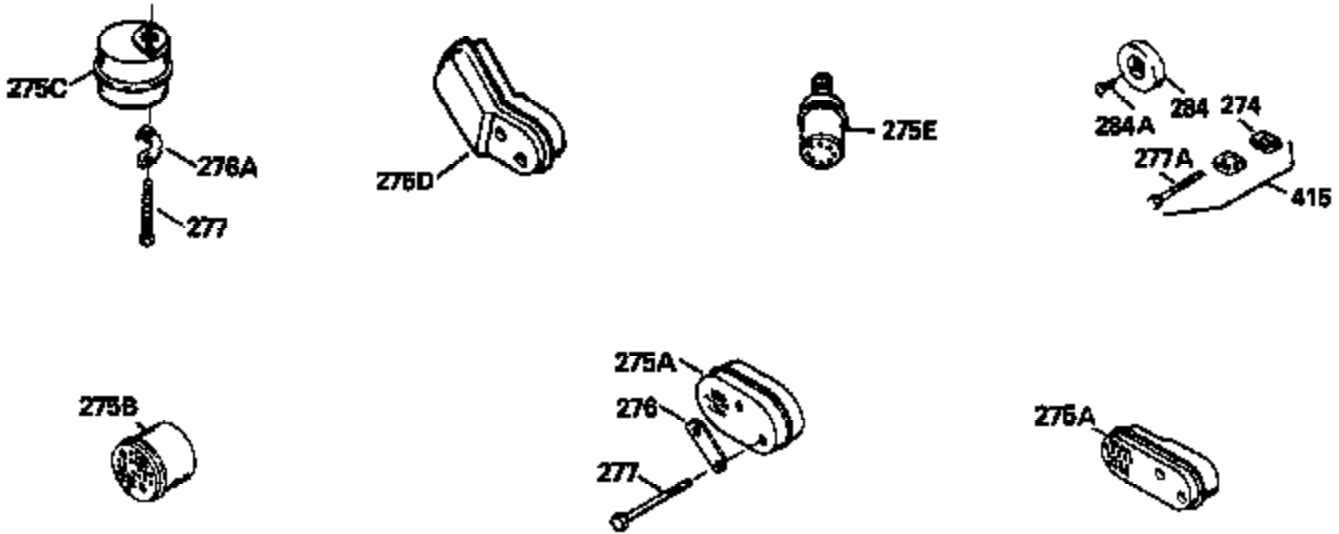

Ref #	Part Number	Qty	Description
189	650839		Screw, 1/4-20 x 3/8"
190	35831		Lever, Brake
191	35015B		Bracket Assy., S.E. Brake (Incl. 195)
194	32309		Ring, Retaining
195	610973		Terminal Assy.
210	27793		Clip, Conduit
211	28942		Screw, 10-32 x 3/8"
274	26754A		* Gasket, Exhaust (Use as required)
277	650795		Screw, 1/4-20 x 2-1/4"
277A	30063		Screw, 1/4-20 x 1/2" (Use as required)
370F	34387		Decal, Instruction (Optional)
415	730162		Muffler Adap.Kit(Incl.274,277A)(Use a s req.)
430	730574		Debris Screen Kit (Incl. 370F,431-433)(Opt.)
431	35596		Screen, Debris (Optional)
432	35597		Bracket, Debris screen (Optional)
433	650910		Screw, 8-32 x 1/4" (Optional)