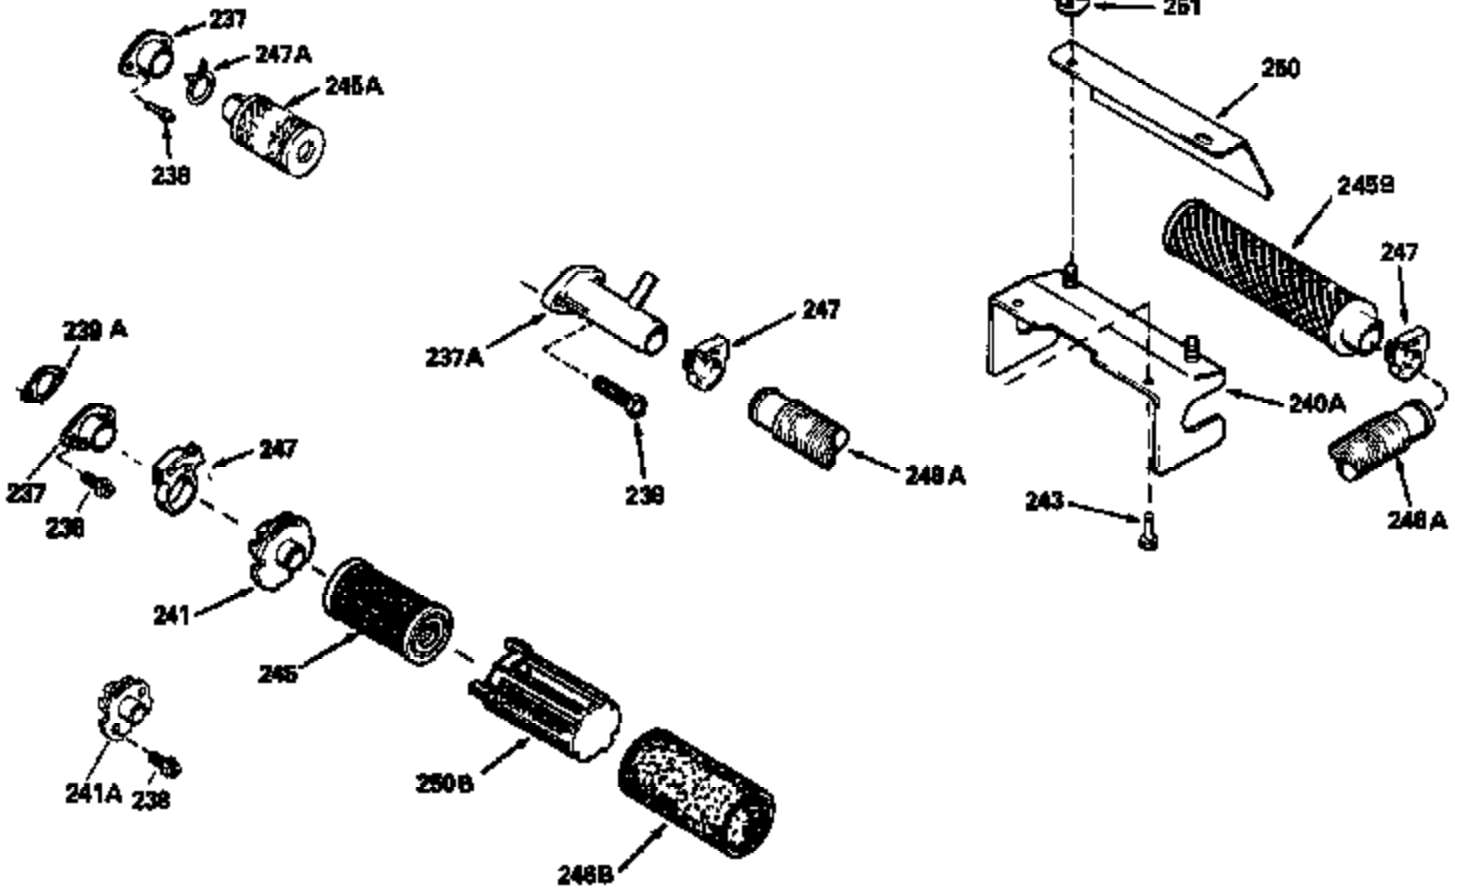

Ref #	Part Number	Qty	Description
400	33238C		* Gasket Set (Incl. items marked *)
420	730225		SAE 30, 4-Cycle Engine Oil (Quart)

ILLUSTRATION SHOWS TYPICAL PARTS ONLY. ORDER BY PART NUMBER. PARTS NOT LISTED ARE SUPPLIED BY OEM.

Ref #	Part Number	Qty	Description
118	730194		Rope Guide Kit (Use as required with 34476 fuel tank)
238	650806		Screw, 10-32 x 5/8"
246C	35705		Filter, Pre-Air (Optional)
260A	34859		Housing, Blower
262	650831		Screw, 1/4-20 x 15/32"
286	35009		Screen, Starter cup
287A	650735		Screw, 10-24 x 3/8" (Use as required)
287A			Pop Rivet, (3/16" Dia.)(Purchase locally)
301	33032		Fuel Cap
354	35025		Staple (Not used on all models)
357	34985		Rope Stop & Staple Ass'y. (Incl. 354)
358	34372A		Bracket Assy., Rope guide
370	550223		Decal, Name
370A	34346		Decal, Instruction
390A	590420A		Rewind Starter (Refer to Division 5, Section C, page 25 or Fiche 8, Grid G-7 for breakdown)

Ref #	Part Number	Qty	Description
19	31361		Spring, Extension
69	35261		* Gasket, Mounting flange
182	6201		Screw, 1/4-28 x 7/8"
185	31384A		Pipe, Intake (Incl. 224)
186	34337		Link, Governor spring
209	30200		Screw, 10-24 x 9/16"
223	650451		Screw, 1/4-20 x 1"
238	650806		Screw, 10-32 x 5/8"
246B	35435		Filter, Pre-Air (Use as required)