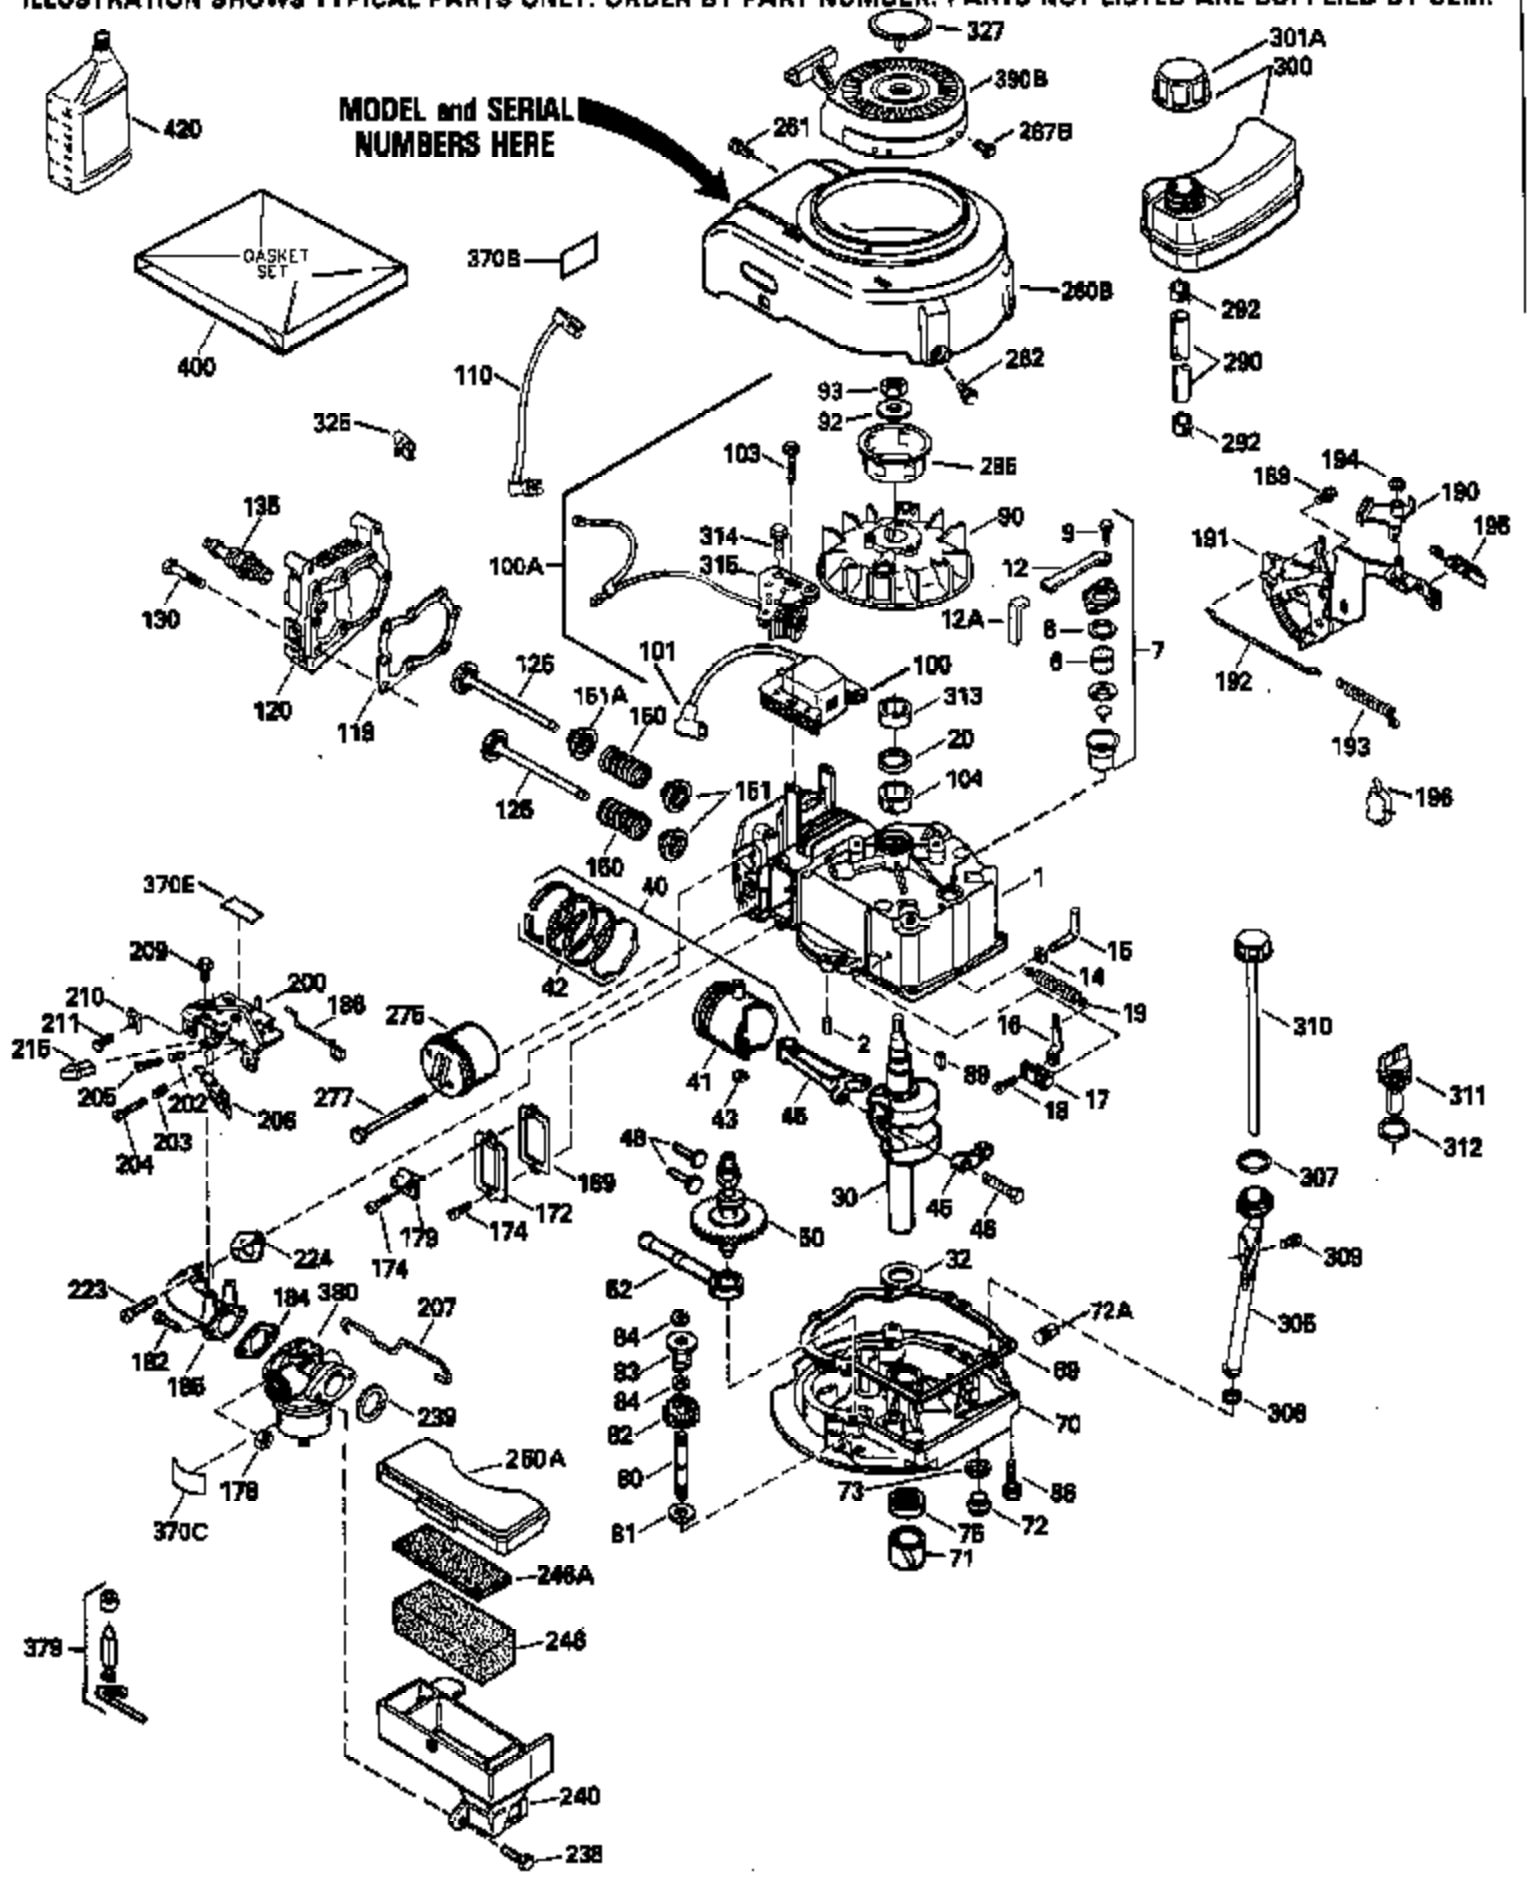

ILLUSTRATION SHOWS TYPICAL PARTS ONLY. ORDER BY PART NUMBER. PARTS NOT LISTED ARE SUPPLIED BY OEM.

Ref #	Part Number	Qty	Description
1	34975		Cylinder Ass'y. (Incl. 2, 8, 9 & 20) (2-1/2")
2	26727		Pin, Dowel
6	33734		Element, Breather
7	34214A		Breather Ass'y. (Incl. 6, 8, 9, 12 & 12A)
8	33735		* Gasket, Breather
9	30200		Screw, 10-24 x 9/16"
12	33886		Tube, Breather
14	28277		Washer
15	30589		Rod, Governor (Incl. 14)
16	31383A		Lever, Governor
17	31335		Clamp, Governor lever
18	650548		Screw, 8-32 x 5/16"
19	31361		Spring, Extension
20	32600		Seal, Oil
30	34555		Crankshaft Ass'y.
40	34514		Piston, Pin & Ring Set (Std.) (2-1/2" Bore)
40	34515		Piston, Pin & Ring Set (.010" OS)
40	34516		Piston, Pin & Ring Set (.020" OS)
41	32538B		Piston & Pin Ass'y. (Incl. 43)(Std.)(2-1/2")
41	32548B		Piston & Pin Ass'y. (Incl. 43) (.010" OS)
41	32549B		Piston & Pin Ass'y. (Incl. 43) (.020" OS)
42	28986		Ring Set (Std.) (2-1/2" Bore)
42	28987		Ring Set (.010" OS)
42	28988		Ring Set (.020" OS)
43	20381		Ring, Piston pin retaining
45	30963B		Rod Assy., Connecting (Incl. 46)
46	32610A		Bolt, Connecting rod
48	27241		Lifter, Valve
50	33148A		Camshaft
52	29914		Oil Pump Assy.
69	35261		* Gasket, Mounting flange
70	35651B		Mounting Flange (Incl. 72, 72A, 73, 7 5 & 80)
72	30572		Plug, Oil drain (Incl. 73)
73	28833		* Drain Plug Gasket (Not req. W/plastic plug)
75	26208		Seal, Oil
80	30574		Shaft, Governor
81	30590A		Washer, Flat
82	30591		Gear Assy., Governor (Incl. 81)
83	30588A		Spool, Governor
84	29193		Ring, Retaining
86	650488		Screw, 1/4-20 x 1-1/4"
89	611004		Flywheel Key
90	611046A		Flywheel
92	650815		Washer, Belleville
93	650816		Nut, Flywheel
100	730207		Magneto-to-Solid State Conversion Kit (Includes solid state module, solid state flywheel key, and instructions.)(Use as required on external ignition engines only.)
100	34443A		Solid State Assy.
103	650814		Screw, Torx T-15, 10-24 x 1"
110	34231		Ground Wire
119	29953C		* Gasket, Cylinder head
120	34335		Head, Cylinder
125	29313C		Exhaust Valve (Std.) (Incl. 151)
125	29315C		Exhaust Valve (1/32" OS) (Incl. 151)
126	29314B		Intake Valve (Std.) (Incl. 151)
126	29315C		Intake Valve (1/32" OS) (Incl. 151)