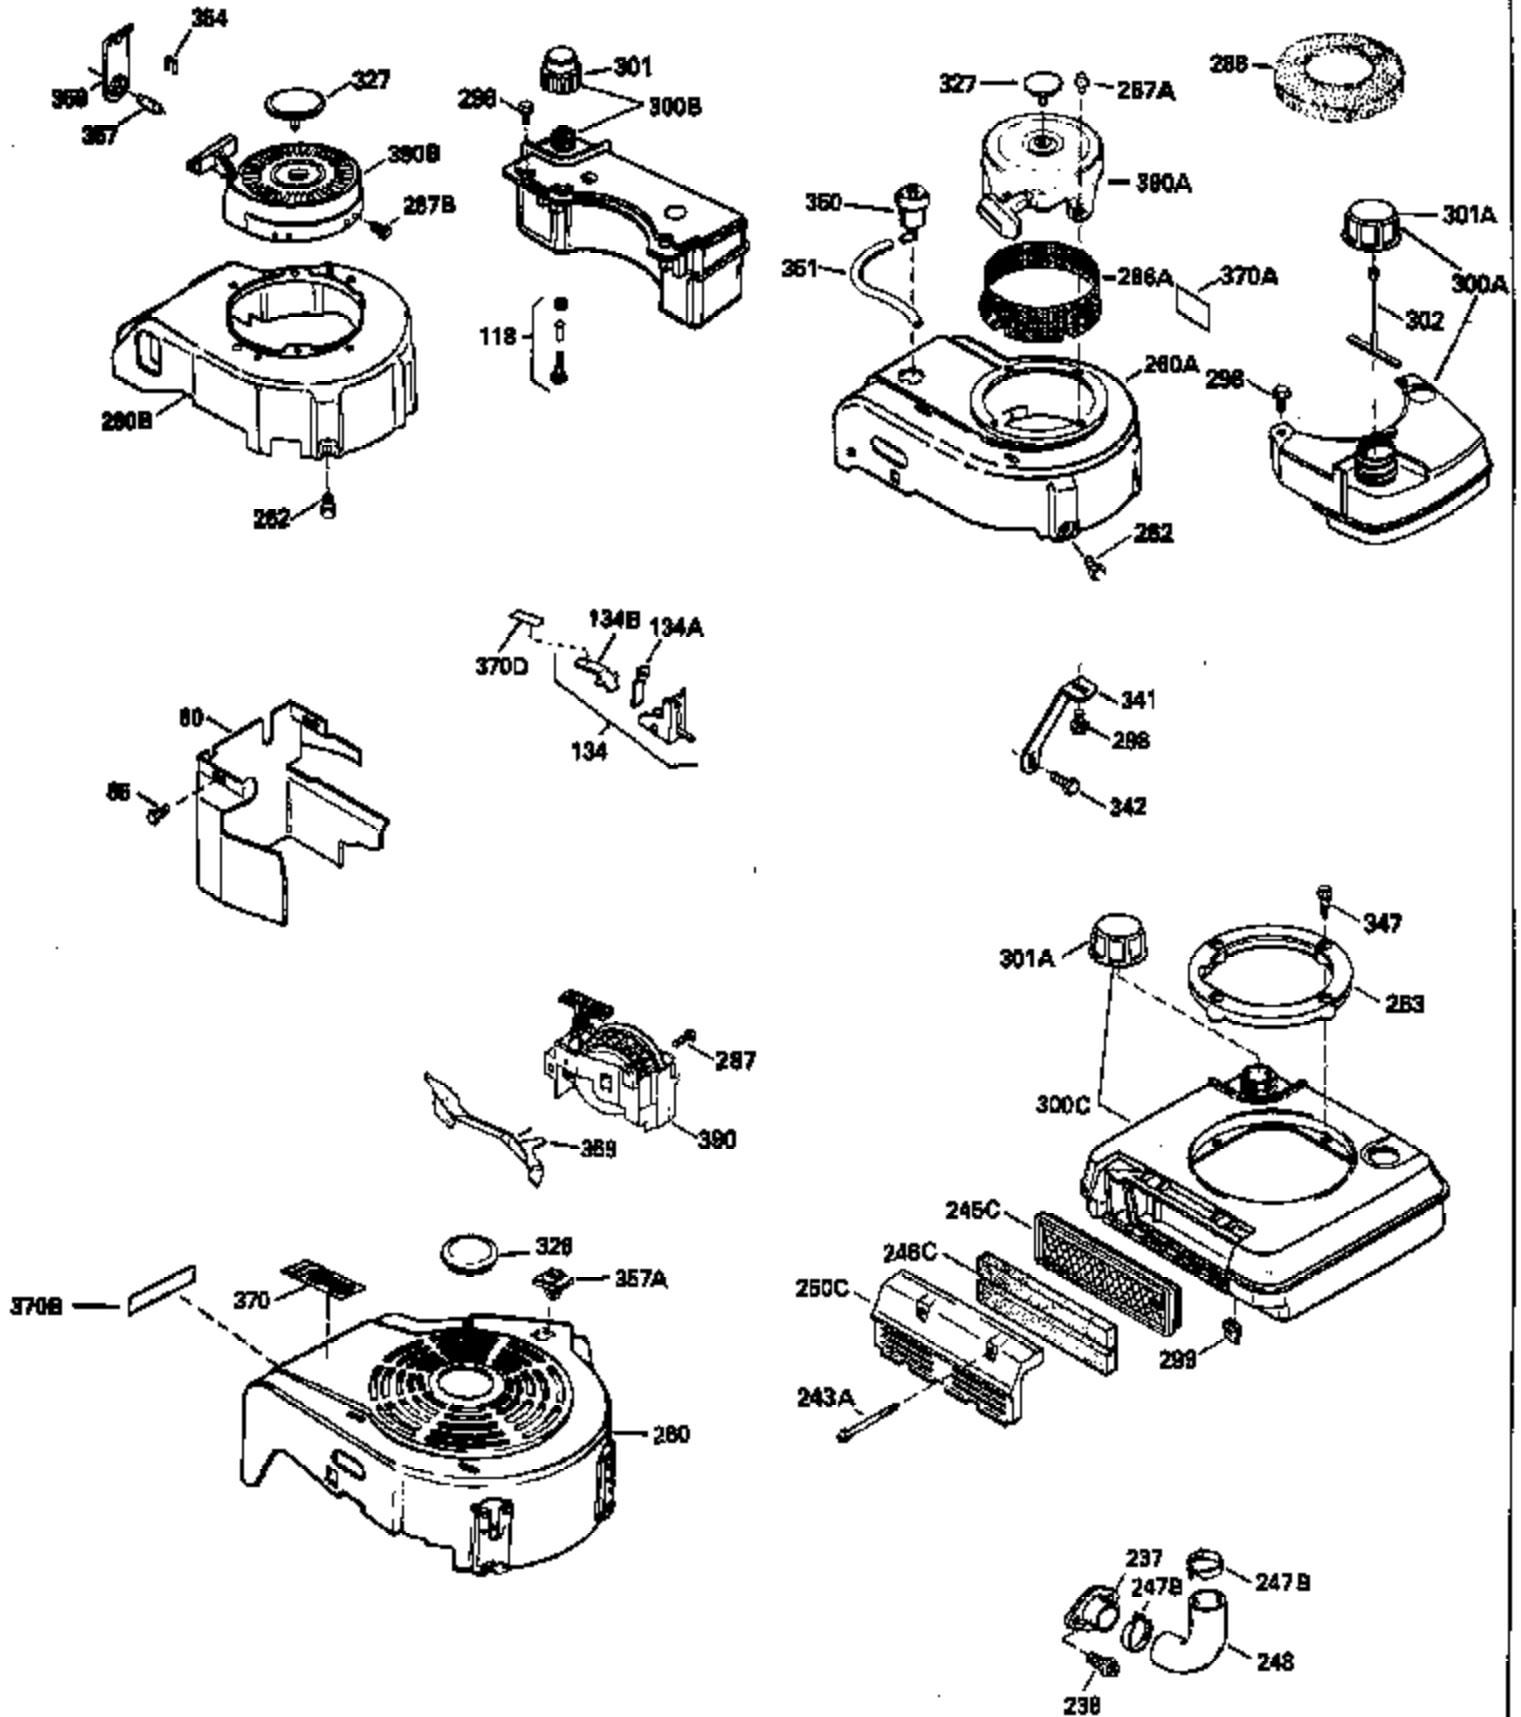

ILLUSTRATION SHOWS TYPICAL PARTS ONLY. ORDER BY PART NUMBER. PARTS NOT LISTED ARE SUPPLIED BY OEM.

Ref #	Part Number	Qty	Description
118	730194		Rope Guide Kit (Use as required with 34476 fuel tank)
238	650806		Screw, 10-32 x 5/8"
246C	35705		Filter, Pre-Air (Optional)
260A	34936		Housing, Blower
262	650831		Screw, 1/4-20 x 15/32"
286	35009		Screen, Starter cup
287A	650735		Screw, 10-24 x 3/8" (Use as required)
287A			Pop Rivet, (3/16" Dia.)(Purchase locally)
298	28763		Screw, 10-32 x 35/64"
300B	34476		Fuel Tank (Incl. 292 & 301)
301	33032		Fuel Cap
354	35025		Staple (Not used on all models)
357	34985		Rope Stop & Staple Ass'y. (Incl. 354)
370A	34346		Decal, Instruction
390A	590420A		Rewind Starter (Refer to Division 5, Section C, page 25 or Fiche 8, Grid G-7 for breakdown)