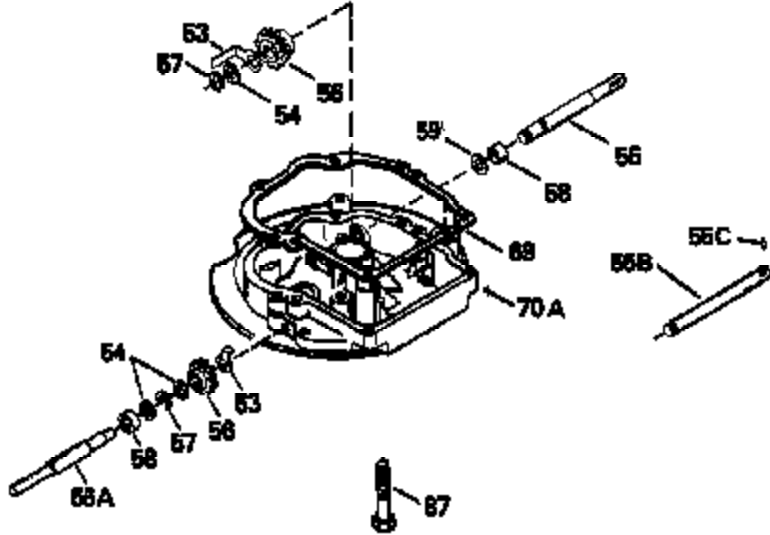

ILLUSTRATION SHOWS TYPICAL PARTS ONLY. ORDER BY PART NUMBER. PARTS NOT LISTED ARE SUPPLIED BY OEM.

Ref #	Part Number	Qty	Description
118	730194		Rope Guide Kit (Use as required with 34476 fuel tank)
238	650806		Screw, 10-32 x 5/8"
246C	35705		Filter, Pre-Air (Optional)
260A	34936		Housing, Blower
262	650831		Screw, 1/4-20 x 15/32"
286	35009		Screen, Starter cup
287A	650735		Screw, 10-24 x 3/8" (Use as required)
287A			Pop Rivet, (3/16" Dia.)(Purchase locally)
298	28763		Screw, 10-32 x 35/64"
300B	34476		Fuel Tank (Incl. 292 & 301)
301	33032		Fuel Cap
354	35025		Staple (Not used on all models)
357	34985		Rope Stop & Staple Ass'y. (Incl. 354)
370A	34346		Decal, Instruction
390A	590420A		Rewind Starter (Refer to Division 5, Section C, page 25 or Fiche 8, Grid G-7 for breakdown)

Ref #	Part Number	Qty	Description
189	650839		Screw, 1/4-20 x 3/8"
190	35831		Lever, Brake
191	35015B		Bracket Assy., S.E. Brake (Incl. 195)
194	32309		Ring, Retaining
195	610973		Terminal Assy.
274	26754A		* Gasket, Exhaust (Use as required)
277	650795		Screw, 1/4-20 x 2-1/4"
277A	30063		Screw, 1/4-20 x 1/2" (Use as required )
370F	34387		Decal, Instruction (Optional)
415	730162		Muffler Adap.Kit(Incl.274,277A)(Use a s req.)
430	730574		Debris Screen Kit (Incl. 370F,431-433 )(Opt.)
431	35596		Screen, Debris (Optional)
432	35597		Bracket, Debris screen (Optional)
433	650910		Screw, 8-32 x 1/4" (Optional)

Ref #	Part Number	Qty	Description
19	31361		Spring, Extension
69	35261		* Gasket, Mounting flange
182	6201		Screw, 1/4-28 x 7/8"
185	31384A		Pipe, Intake (Incl. 224)
186	34337		Link, Governor spring
209	30200		Screw, 10-24 x 9/16"
223	650451		Screw, 1/4-20 x 1"
238	650806		Screw, 10-32 x 5/8"
246B	35435		Filter, Pre-Air (Use as required)