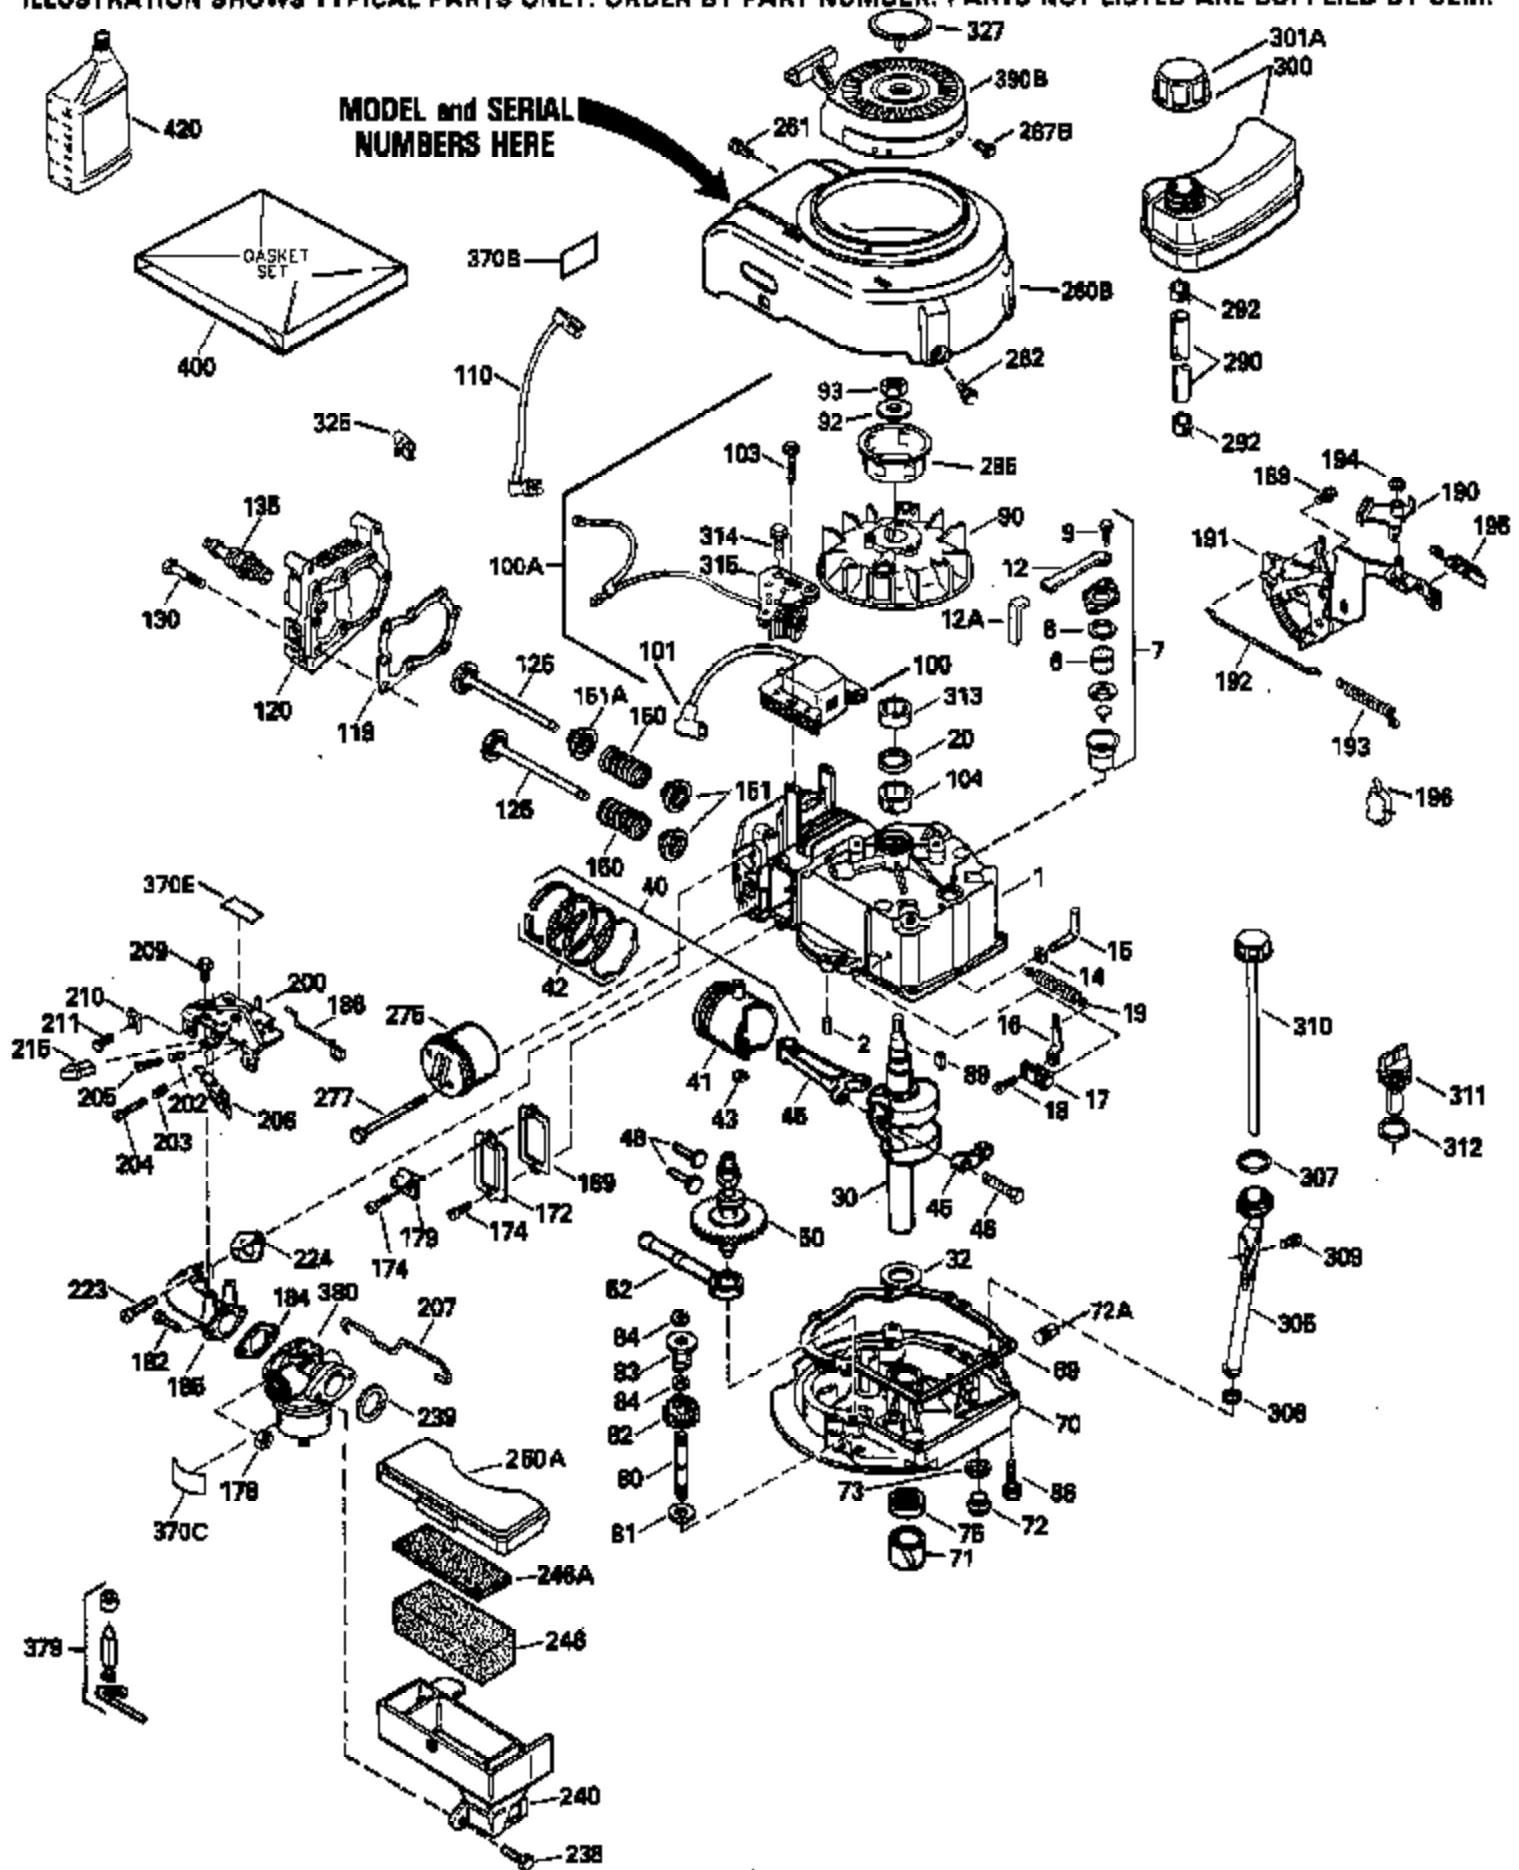

ILLUSTRATION SHOWS TYPICAL PARTS ONLY. ORDER BY PART NUMBER. PARTS NOT LISTED ARE SUPPLIED BY OEM.

Ref #	Part Number	Qty	Description
1	34975		Cylinder Ass'y. (Incl. 2, 8, 9 & 20) (2-1/2")
2	26727		Pin, Dowel
6	33734		Element, Breather
7	34214A		Breather Ass'y. (Incl. 6, 8, 9, 12 & 12A)
8	33735		* Gasket, Breather
9	30200		Screw, 10-24 x 9/16"
12	33886		Tube, Breather
12A	34695		Elbow, Breather tube
14	28277		Washer
15	30589		Rod, Governor (Incl. 14)
16	31383A		Lever, Governor
17	31335		Clamp, Governor lever
18	650548		Screw, 8-32 x 5/16"
19	31361		Spring, Extension
20	32600		Seal, Oil
30	34463		Crankshaft Ass'y.
40	34514		Piston, Pin & Ring Set (Std.) (2-1/2" Bore)
40	34515		Piston, Pin & Ring Set (.010" OS)
40	34516		Piston, Pin & Ring Set (.020" OS)
41	32538B		Piston & Pin Ass'y. (Incl. 43)(Std.)(2-1/2")
41	32548B		Piston & Pin Ass'y. (Incl. 43) (.010" OS)
41	32549B		Piston & Pin Ass'y. (Incl. 43) (.020" OS)
42	28986		Ring Set (Std.) (2-1/2" Bore)
42	28987		Ring Set (.010" OS)
42	28988		Ring Set (.020" OS)
43	20381		Ring, Piston pin retaining
45	30963B		Rod Assy., Connecting (Incl. 46)
46	32610A		Bolt, Connecting rod
48	27241		Lifter, Valve
50	33148A		Camshaft
52	29914		Oil Pump Assy.
69	35261		* Gasket, Mounting flange
70	35651B		Mounting Flange (Incl. 72, 72A, 73, 7 5 & 80)
72	30572		Plug, Oil drain (Incl. 73)
73	28833		* Drain Plug Gasket (Not req. W/plastic plug)
75	26208		Seal, Oil
80	30574		Shaft, Governor
81	30590A		Washer, Flat
82	30591		Gear Assy., Governor (Incl. 81)
83	30588A		Spool, Governor
84	29193		Ring, Retaining
86	650488		Screw, 1/4-20 x 1-1/4"
89	611004		Flywheel Key
90	611046A		Flywheel
92	650815		Washer, Belleville
93	650816		Nut, Flywheel
100	730207		Magneto-to-Solid State Conversion Kit (Includes solid state module, solid state flywheel key, and instructions.)(Use as required on external ignition engines only.)
100	34443A		Solid State Assy.
103	650814		Screw, Torx T-15, 10-24 x 1"
110	34231		Ground Wire
119	29953C		* Gasket, Cylinder head
120	34335		Head, Cylinder
125	29313C		Exhaust Valve (Std.) (Incl. 151)
125	29315C		Exhaust Valve (1/32" OS) (Incl. 151)
126	29314B		Intake Valve (Std.) (Incl. 151)