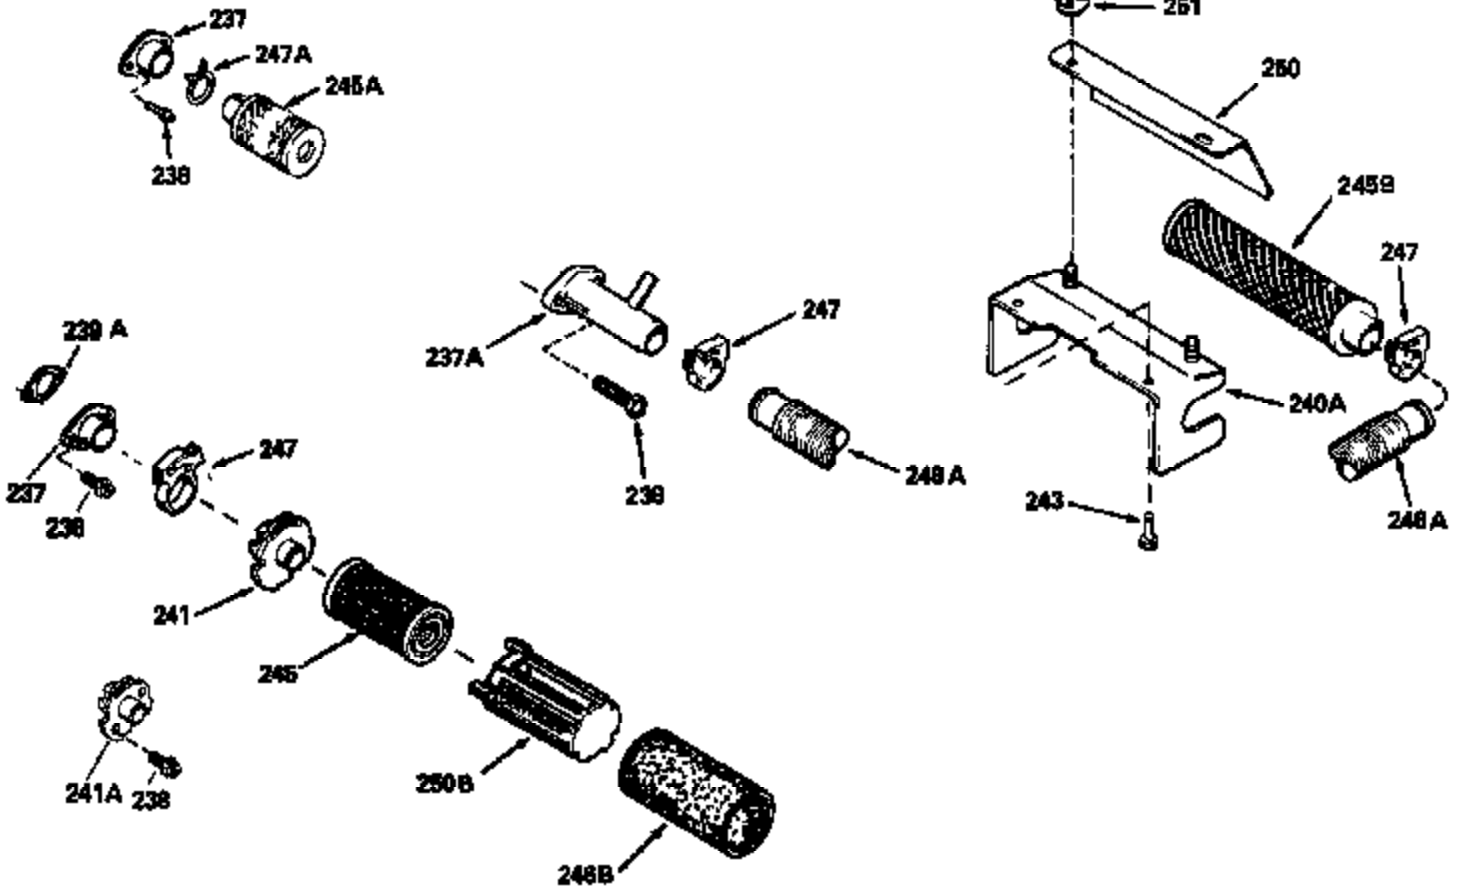

Ref #	Part Number	Qty	Description
19	31361		Spring, Extension
69	35261		* Gasket, Mounting flange
182	6201		Screw, 1/4-28 x 7/8"
185	31384A		Pipe, Intake (Incl. 224)
186	32653		Link, Governor spring
216	33086		Lever, Speed adjusting
223	650451		Screw, 1/4-20 x 1"
237A	35098		Adapter, Air cleaner
241	35067		Collar, Air cleaner (Black)
245	35066		Filter, Air cleaner
246B	35435		Filter, Pre-Air (Use as required)
247A	35068		Clamp, Air cleaner
250B	35065		Air Cleaner Cover Ass'y.