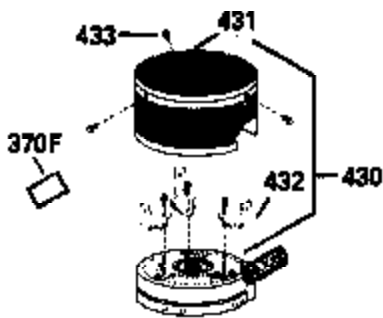

Ref #	Part Number	Qty	Description
210	27793		Clip, Conduit
211	28942		Screw, 10-32 x 3/8"
274	26754A		* Gasket, Exhaust (Use as required)
275A	35603		Muffler (Incl. 277)
277A	30063		Screw, 1/4-20 x 1/2" (Use as required)
277	650795		Screw, 1/4-20 x 2-1/4"
370F	34387		Decal, Instruction (Optional)
415	730162		Muffler Adap.Kit(Incl.274,277A)(Use a s req.)
430	730574		Debris Screen Kit (Incl. 370F,431-433)(Opt.)
431	35596		Screen, Debris (Optional)
432	35597		Bracket, Debris screen (Optional)
433	650910		Screw, 8-32 x 1/4" (Optional)