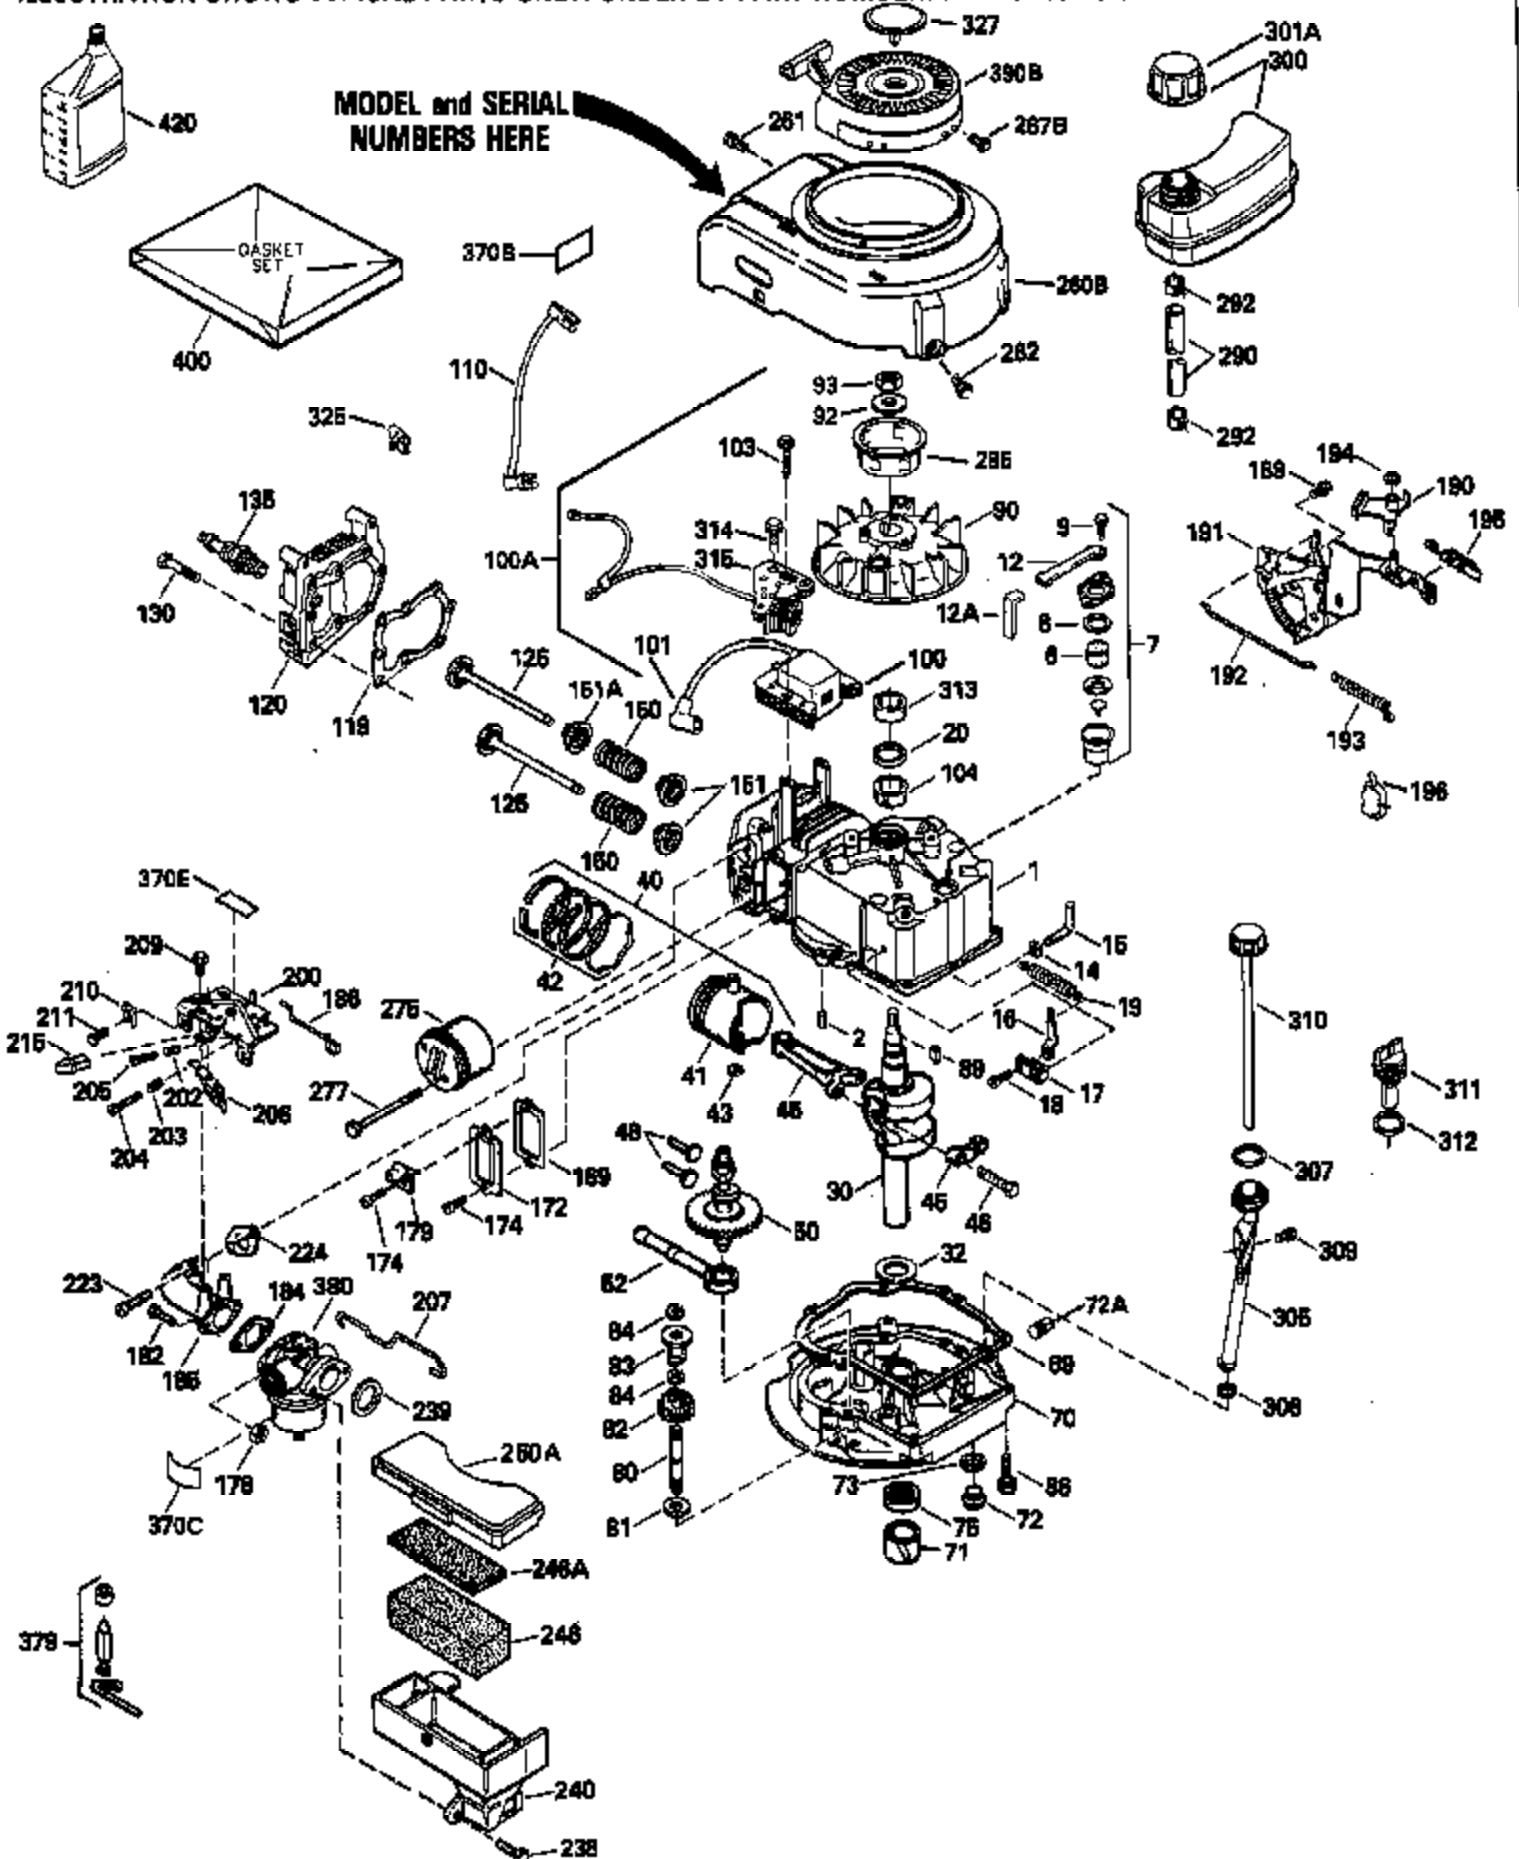

ILLUSTRATION SHOWS TYPICAL PARTS ONLY. ORDER BY PART NUMBER. PARTS NOT LISTED ARE SUPPLIED BY OEM.

Ref #	Part Number	Qty	Description
1	34975		Cylinder Ass'y. (Incl. 2, 8, 9 & 20) (2-1/2")
2	26727		Pin, Dowel
6	33734		Element, Breather
7	34214A		Breather Ass'y. (Incl. 6, 8, 9, 12 & 12A)
8	33735		* Gasket, Breather
9	30200		Screw, 10-24 x 9/16"
12	33886		Tube, Breather
14	28277		Washer
15	30589		Rod, Governor (Incl. 14)
16	31383A		Lever, Governor
17	31335		Clamp, Governor lever
18	650548		Screw, 8-32 x 5/16"
19	31361		Spring, Extension
20	32600		Seal, Oil
30	34463		Crankshaft Ass'y.
40	34514		Piston, Pin & Ring Set (Std.) (2-1/2" Bore)
40	34515		Piston, Pin & Ring Set (.010" OS)
40	34516		Piston, Pin & Ring Set (.020" OS)
41	32538B		Piston & Pin Ass'y. (Incl. 43)(Std.)(2-1/2")
41	32548B		Piston & Pin Ass'y. (Incl. 43) (.010" OS)
41	32549B		Piston & Pin Ass'y. (Incl. 43) (.020" OS)
42	28986		Ring Set (Std.) (2-1/2" Bore)
42	28987		Ring Set (.010" OS)
42	28988		Ring Set (.020" OS)
43	20381		Ring, Piston pin retaining
45	30963B		Rod Assy., Connecting (Incl. 46)
46	32610A		Bolt, Connecting rod
48	27241		Lifter, Valve
50	33148A		Camshaft
52	29914		Oil Pump Assy.
69	35261		* Gasket, Mounting flange
70	35651B		Mounting Flange (Incl. 72, 72A, 73, 7 5 & 80)
72	30572		Plug, Oil drain (Incl. 73)
73	28833		* Drain Plug Gasket (Not req. W/plastic plug)
75	26208		Seal, Oil
80	30574		Shaft, Governor
81	30590A		Washer, Flat
82	30591		Gear Assy., Governor (Incl. 81)
83	30588A		Spool, Governor
84	29193		Ring, Retaining
86	650488		Screw, 1/4-20 x 1-1/4"
89	611004		Flywheel Key
90	611046A		Flywheel
92	650815		Washer, Belleville
93	650816		Nut, Flywheel
100	730207		Magneto-to-Solid State Conversion Kit (Includes solid state module, solid state flywheel key, and instructions.)(Use as required on external ignition engines only.)
100	34443A		Solid State Assy.
101	610118		Cover, Spark plug
103	650814		Screw, Torx T-15, 10-24 x 1"
110	34231		Ground Wire
119	29953C		* Gasket, Cylinder head
120	34335		Head, Cylinder
125	29313C		Exhaust Valve (Std.) (Incl. 151)
125	29315C		Exhaust Valve (1/32" OS) (Incl. 151)
126	29314B		Intake Valve (Std.) (Incl. 151)