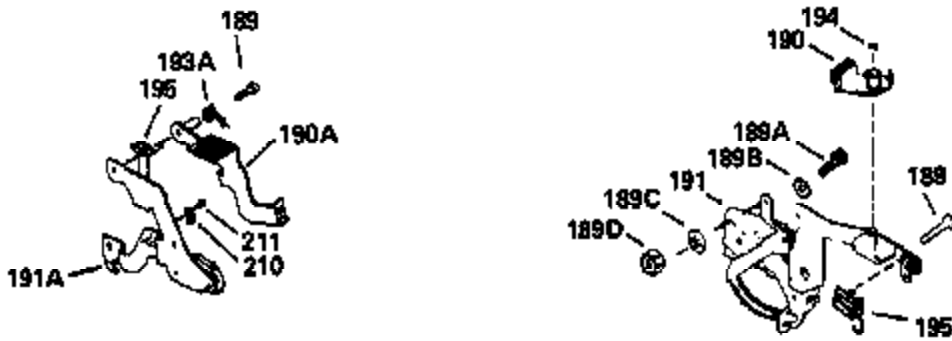

Ref #	Part Number	Qty	Description
210	27793		Clip, Conduit
211	28942		Screw, 10-32 x 3/8"
274	26754A		* Gasket, Exhaust (Use as required)
275A	35603		Muffler (Incl. 277)
277A	30063		Screw, 1/4-20 x 1/2" (Use as required)
277	650795		Screw, 1/4-20 x 2-1/4"
370F	34387		Decal, Instruction (Optional)
415	730162		Muffler Adap.Kit(Incl.274,277A)(Use a s req.)
430	730574		Debris Screen Kit (Incl. 370F,431-433)(Opt.)
431	35596		Screen, Debris (Optional)
432	35597		Bracket, Debris screen (Optional)
433	650910		Screw, 8-32 x 1/4" (Optional)