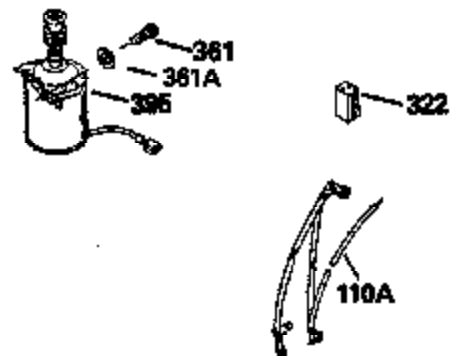

Ref #	Part Number	Qty	Description
210	27793		Clip, Conduit
211	28942		Screw, 10-32 x 3/8"
274	26754A		* Gasket, Exhaust (Use as required)
275A	35603		Muffler (Incl. 277)
277A	30063		Screw, 1/4-20 x 1/2" (Use as required)
277	650795		Screw, 1/4-20 x 2-1/4"
370F	34387		Decal, Instruction (Optional)
415	730162		Muffler Adap.Kit(Incl.274,277A)(Use a s req.)
430	730574		Debris Screen Kit (Incl. 370F,431-433)(Opt.)
431	35596		Screen, Debris (Optional)
432	35597		Bracket, Debris screen (Optional)
433	650910		Screw, 8-32 x 1/4" (Optional)