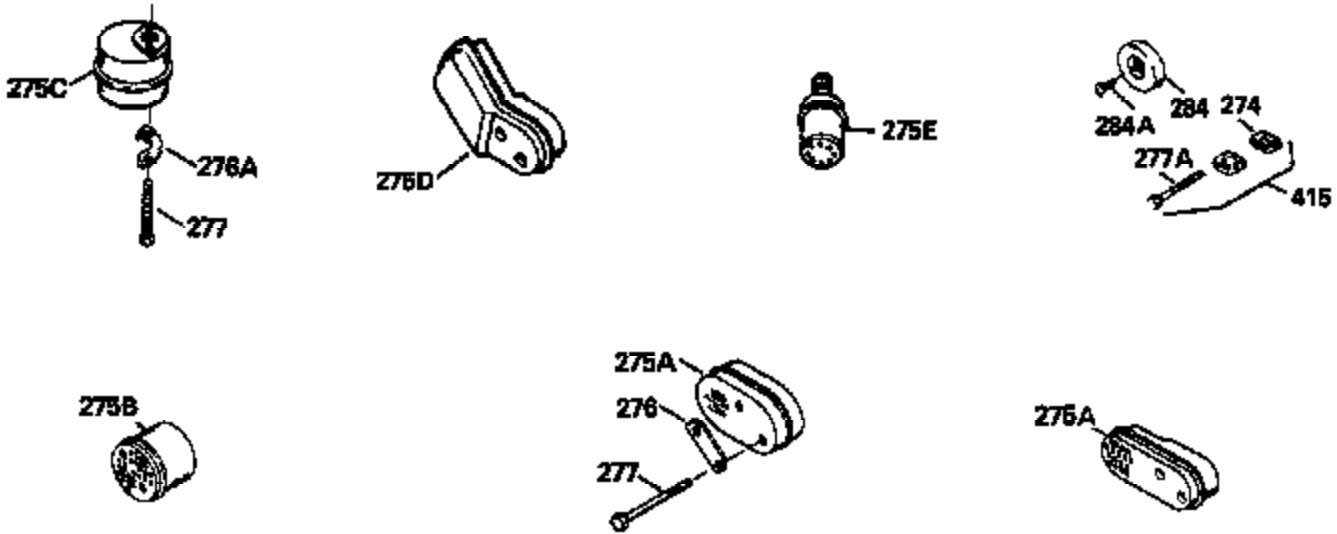

Ref #	Part Number	Qty	Description
210	27793		Clip, Conduit
211	28942		Screw, 10-32 x 3/8"
274	26754A		* Gasket, Exhaust (Use as required)
275A	35603		Muffler (Incl. 277)
277A	30063		Screw, 1/4-20 x 1/2" (Use as required)
277	650795		Screw, 1/4-20 x 2-1/4"
370F	34387		Decal, Instruction (Optional)
415	730162		Muffler Adap.Kit(Incl.274,277A)(Use a s req.)
430	730574		Debris Screen Kit (Incl. 370F,431-433)(Opt.)
431	35596		Screen, Debris (Optional)
432	35597		Bracket, Debris screen (Optional)
433	650910		Screw, 8-32 x 1/4" (Optional)