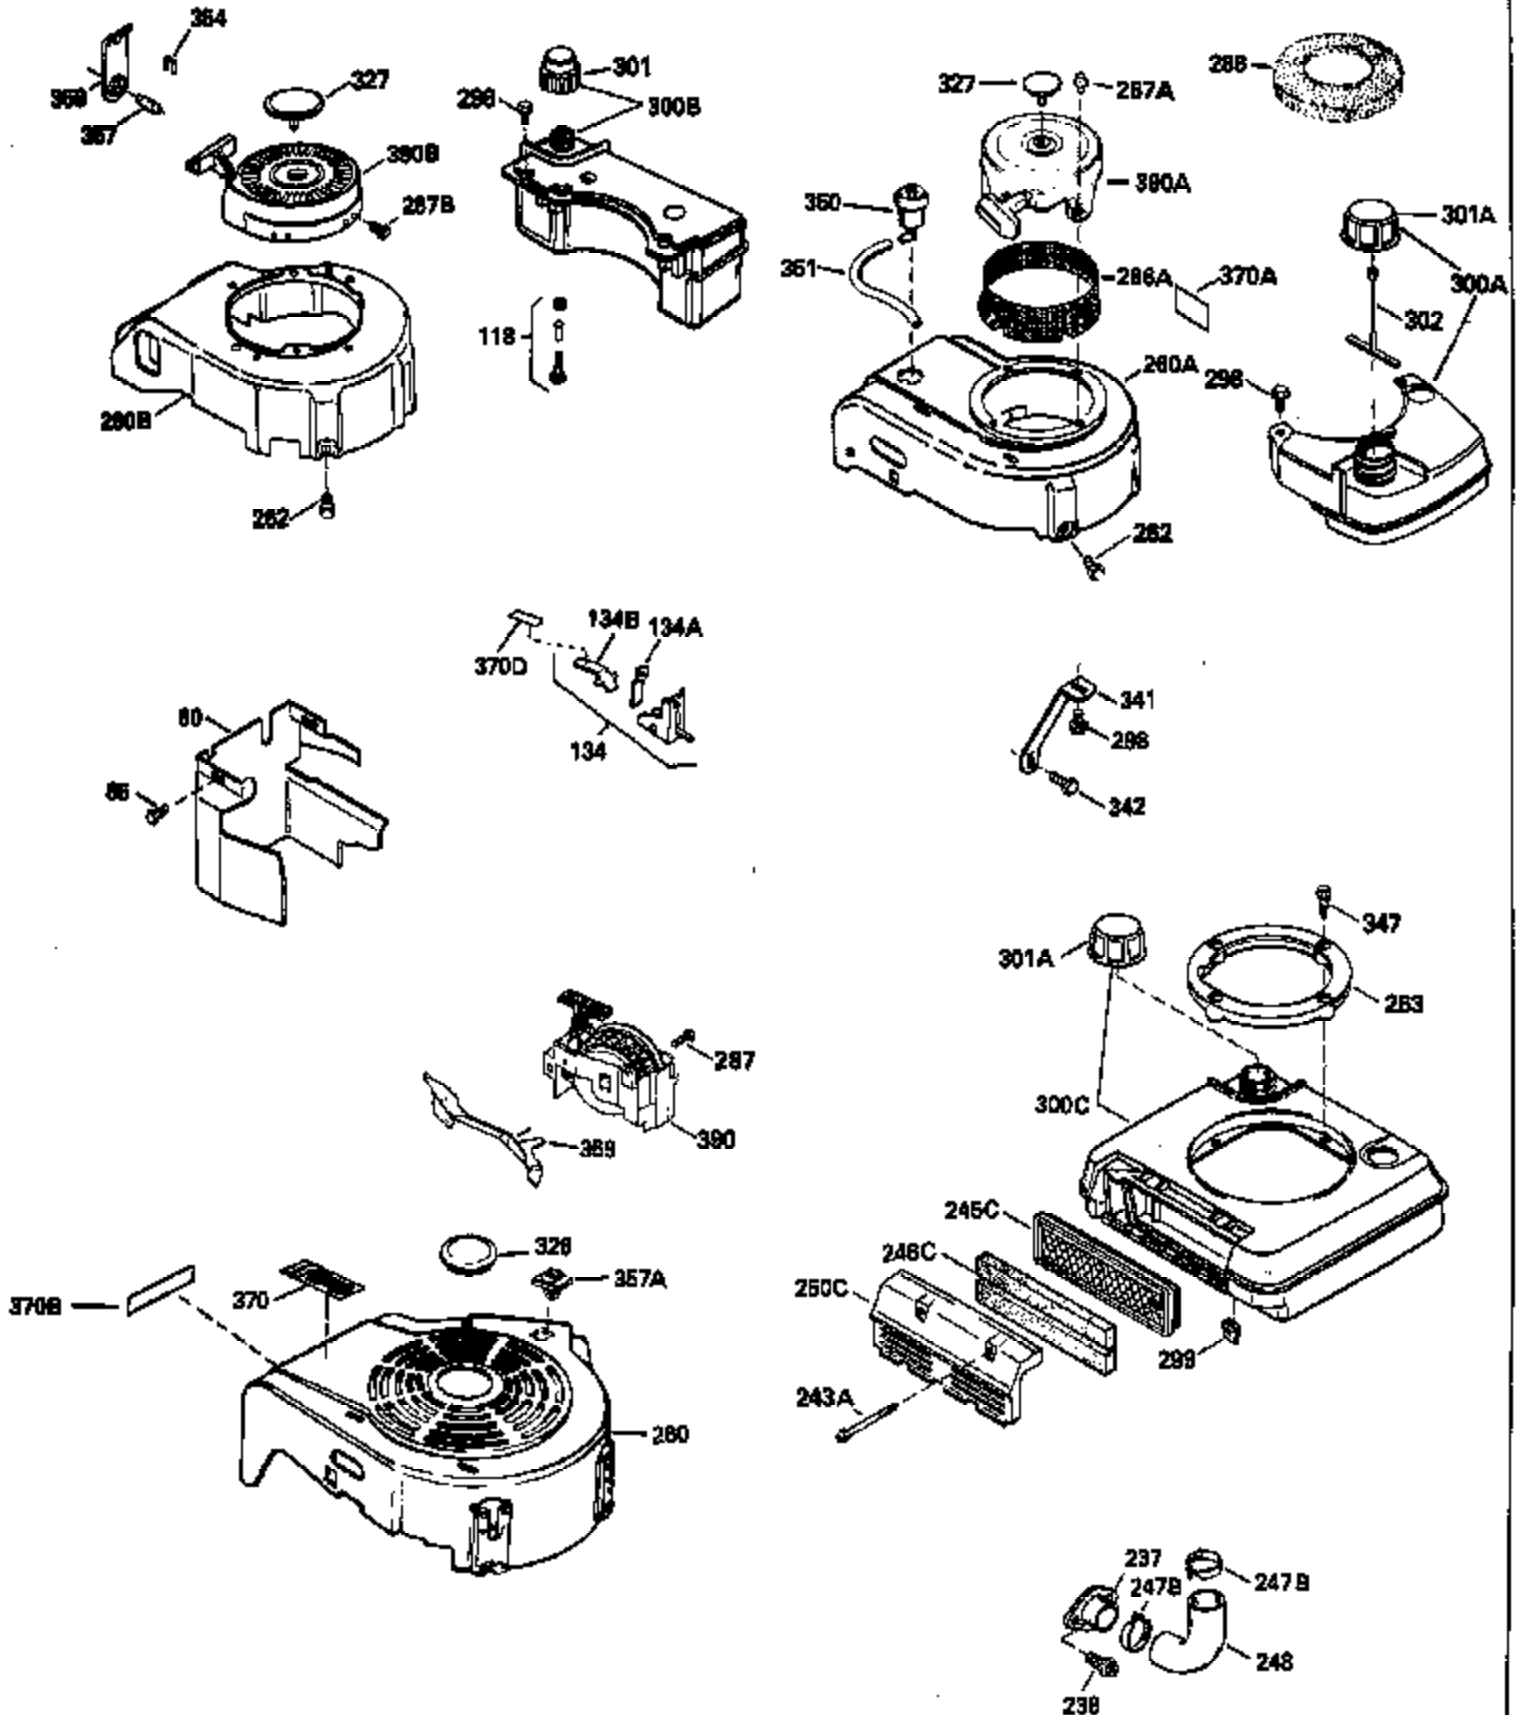

Ref #	Part Number	Qty	Description
400	33238C		* Gasket Set (Incl. items marked *)
420	730225		SAE 30, 4-Cycle Engine Oil (Quart)

ILLUSTRATION SHOWS TYPICAL PARTS ONLY. ORDER BY PART NUMBER. PARTS NOT LISTED ARE SUPPLIED BY OEM.