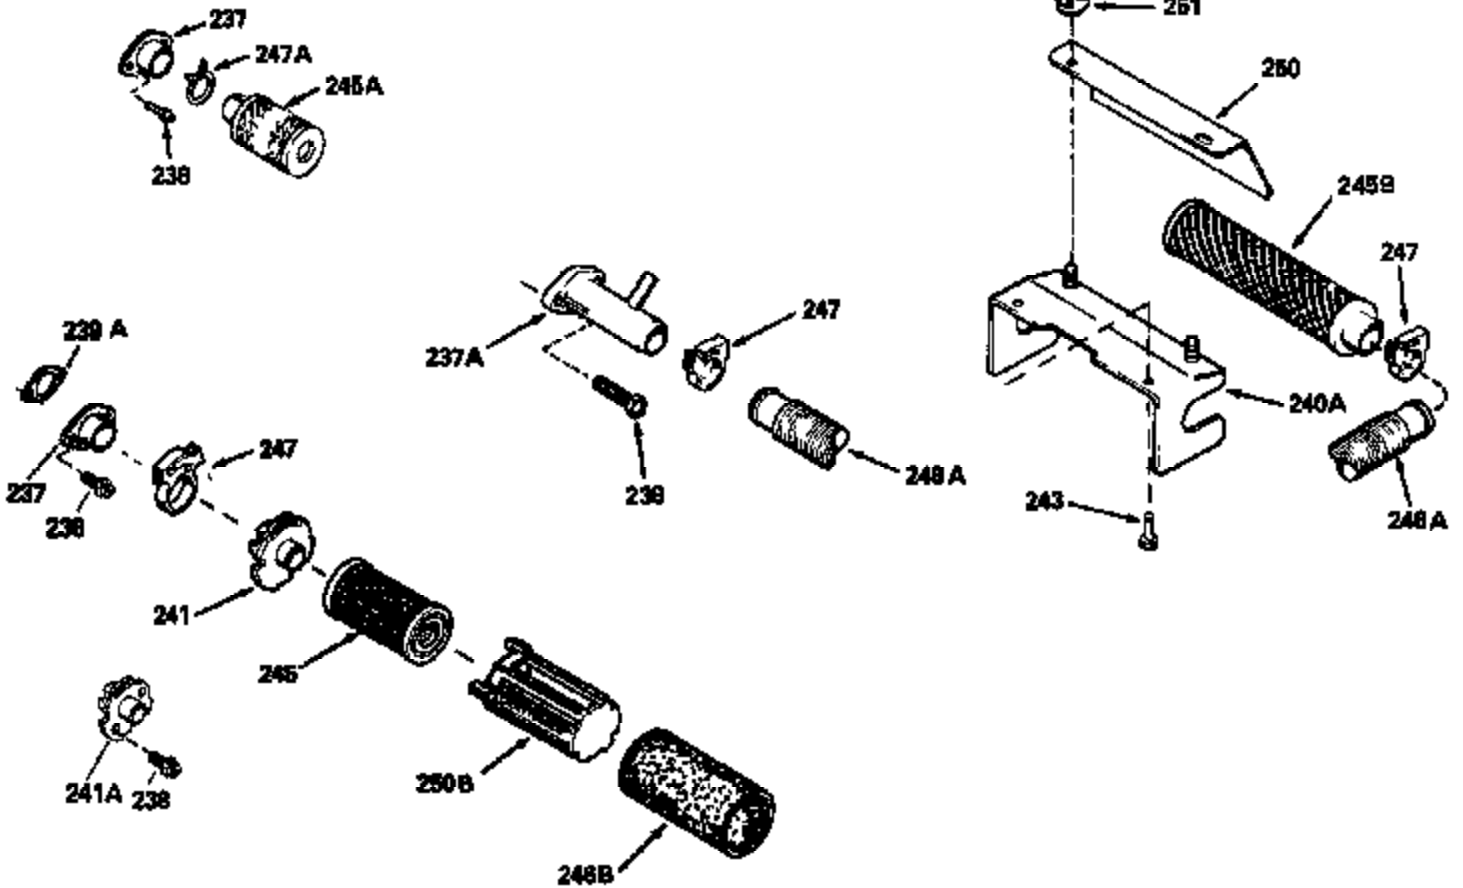

Ref #	Part Number	Qty	Description
400	33238C		* Gasket Set (Incl. items marked *)
420	730225		SAE 30, 4-Cycle Engine Oil (Quart)

ILLUSTRATION SHOWS TYPICAL PARTS ONLY. ORDER BY PART NUMBER. PARTS NOT LISTED ARE SUPPLIED BY OEM.

Ref #	Part Number	Qty	Description
118	730194		Rope Guide Kit (Use as required with 34476 fuel tank)
246C	35705		Filter, Pre-Air (Optional)
260A	35099		Housing, Blower
262	650831		Screw, 1/4-20 x 15/32"
286	35009		Screen, Starter cup
287A	650735		Screw, 10-24 x 3/8" (Use as required)
287A			Pop Rivet, (3/16" Dia.)(Purchase locally)
298	28763		Screw, 10-32 x 35/64"
300B	34114D		Fuel Tank (Incl. 292 & 301)
301	33032		Fuel Cap
370A	34346		Decal, Instruction
370	34304		Decal, "Cubic Inch"
390A	590557		Rewind Starter (Refer to Division 5, Section C, Page 25 or Fiche 8, Grid G-7 for breakdown)

Ref #	Part Number	Qty	Description
19	31361		Spring, Extension
69	35261		* Gasket, Mounting flange
182	6201		Screw, 1/4-28 x 7/8"
185	31384A		Pipe, Intake (Incl. 224)
186	34337		Link, Governor spring
209	30200		Screw, 10-24 x 9/16"
223	650451		Screw, 1/4-20 x 1"
237A	35098		Adapter, Air cleaner
240A	35100		Body, Air cleaner (Chrome)
243	650822		Screw, 1/4-15 x 1/2"
245B	35102		Air Cleaner Filter
246B	35435		Filter, Pre-Air (Use as required)
247A	35068		Clamp, Air cleaner
248A	35101		Intake tube, Air cleaner
250	35104		Air Cleaner Cover
251	650513		Nut, Wing, 1/4-20