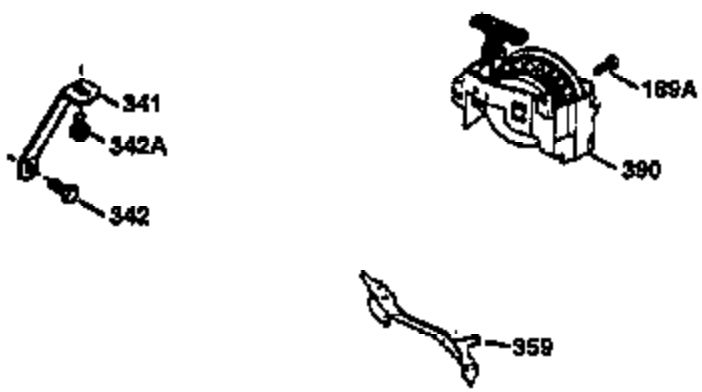

ILLUSTRATION SHOWS TYPICAL PARTS ONLY, ORDER BY PART NUMBER. PARTS NOT LISTED ARE SUPPLIED BY OEM.

Ref #	Part Number	Qty	Description
239	34338	1	* Air Cleaner Gasket
243	650806	2	Screw, 10-32 x 5/8"
245	34340	1	Air Cleaner Filter
250	34341B	1	Air Cleaner Cover
260	35491	1	Blower Housing
287	650884	2	Screw, 8-32 x 1/2"
300	32170B	1	Fuel Tank (Inc. 292 & 301)
301	33032	1	Fuel Cap
370	34144	1	Primer Decal
390	590688	1	Rewind Starter