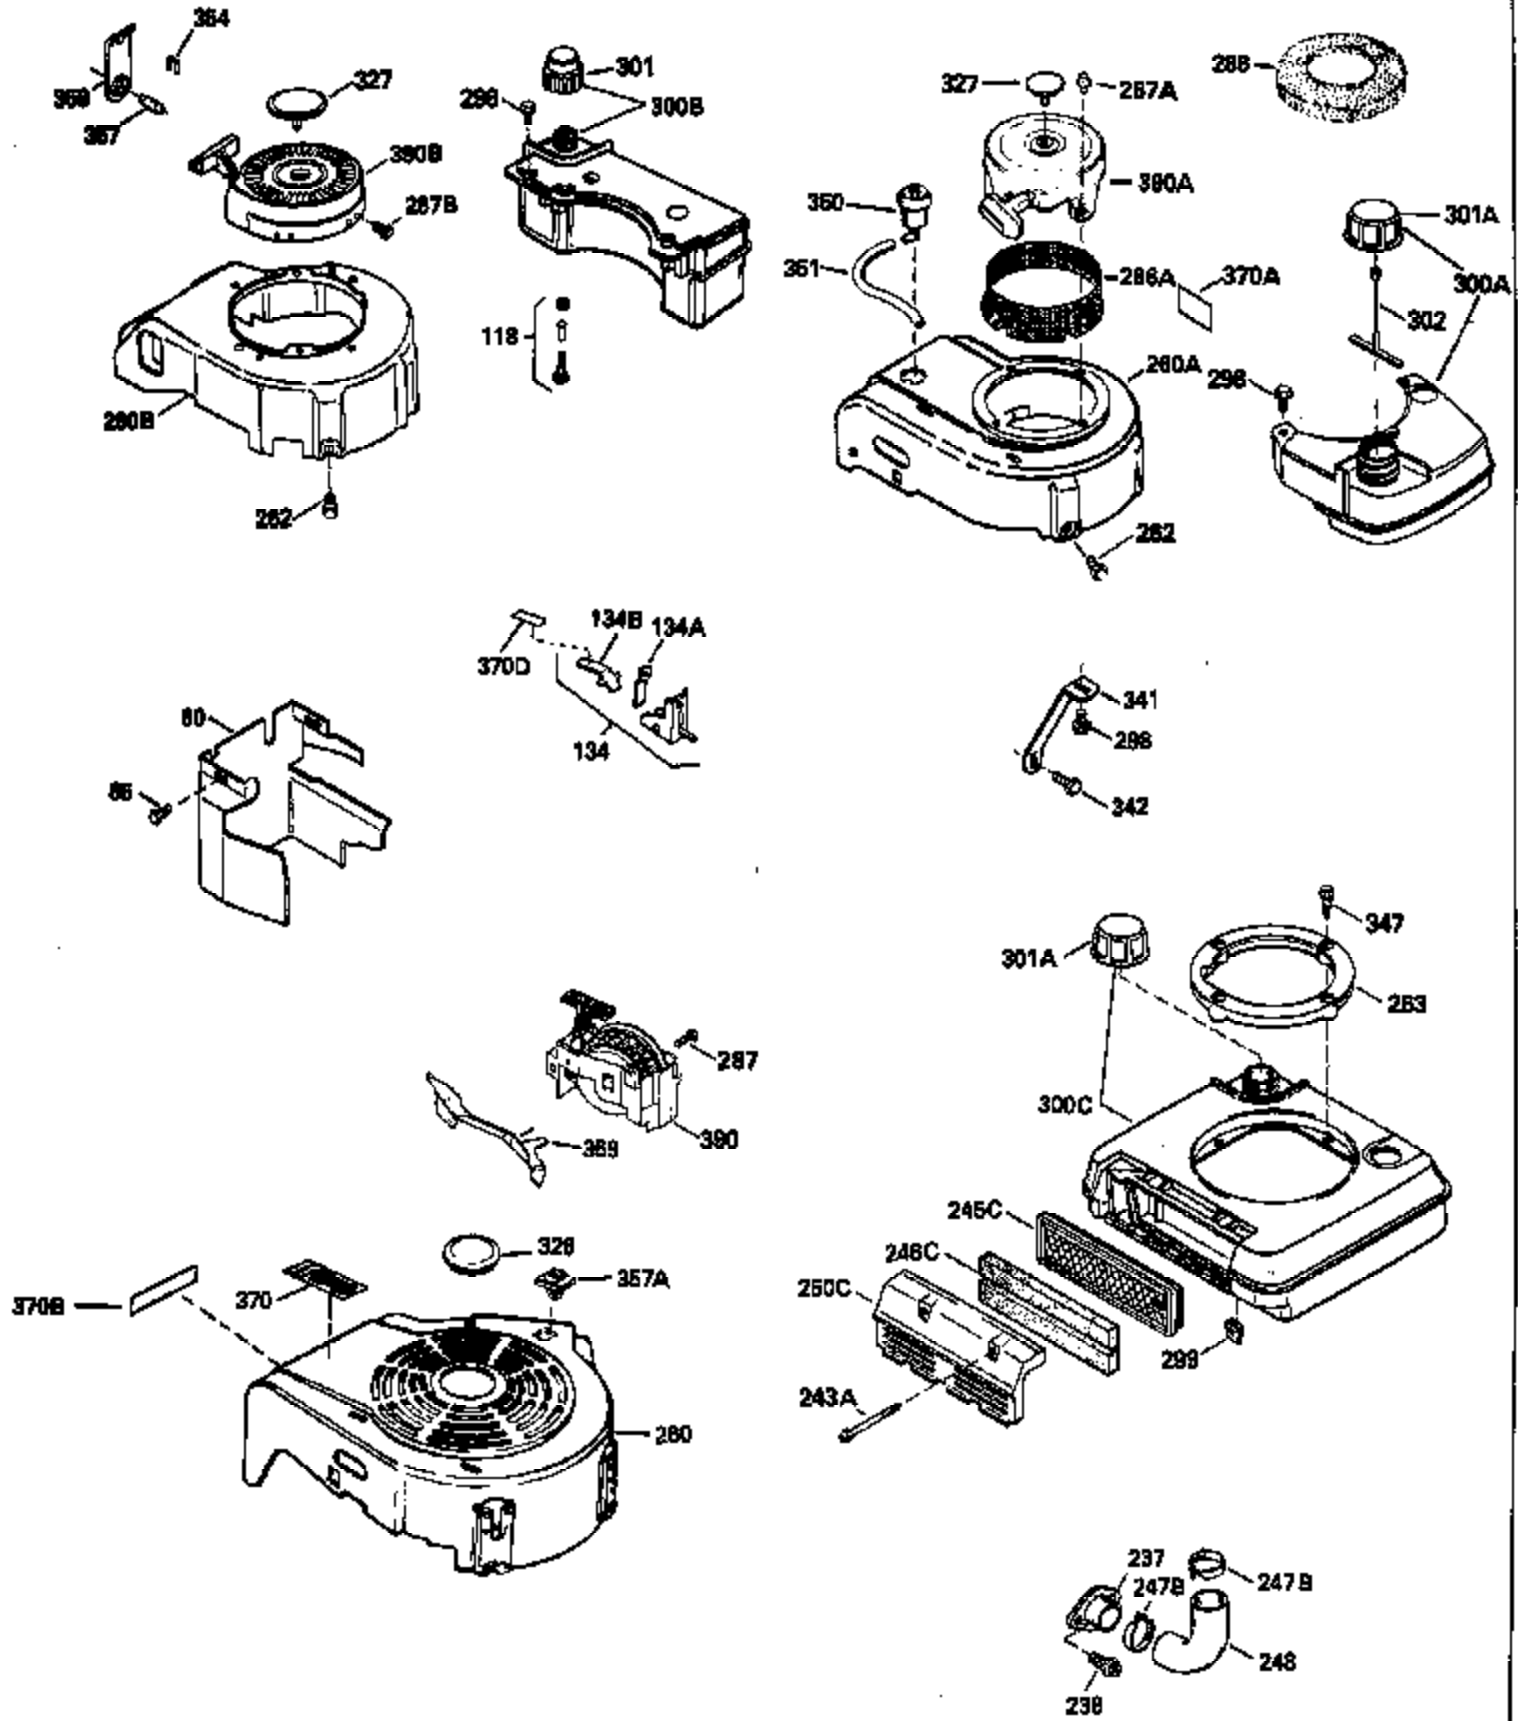

ILLUSTRATION SHOWS TYPICAL PARTS ONLY. ORDER BY PART NUMBER. PARTS NOT LISTED ARE SUPPLIED BY OEM.

Ref #	Part Number	Qty	Description
118	730194		Rope Guide Kit (Use as required with 34476 fuel tank)
238	650806		Screw, 10-32 x 5/8"
246C	35705		Filter, Pre-Air (Optional)
260A	35491		Housing, Blower
262	650831		Screw, 1/4-20 x 15/32"
287B	650884		Screw, 8-32 x 1/2"
287A	650735		Screw, 10-24 x 3/8" (Use as required)
287A			Pop Rivet, (3/16" Dia.)(Purchase locally)
301	33032		Fuel Cap
327	35932		Plug, Starter
370	550223		Decal, Name
370A	34346		Decal, Instruction
390B	590635		Rewind Starter (Refer to Division 5, Section C, page 34 or Fiche 8, Grid G-9 for breakdown)