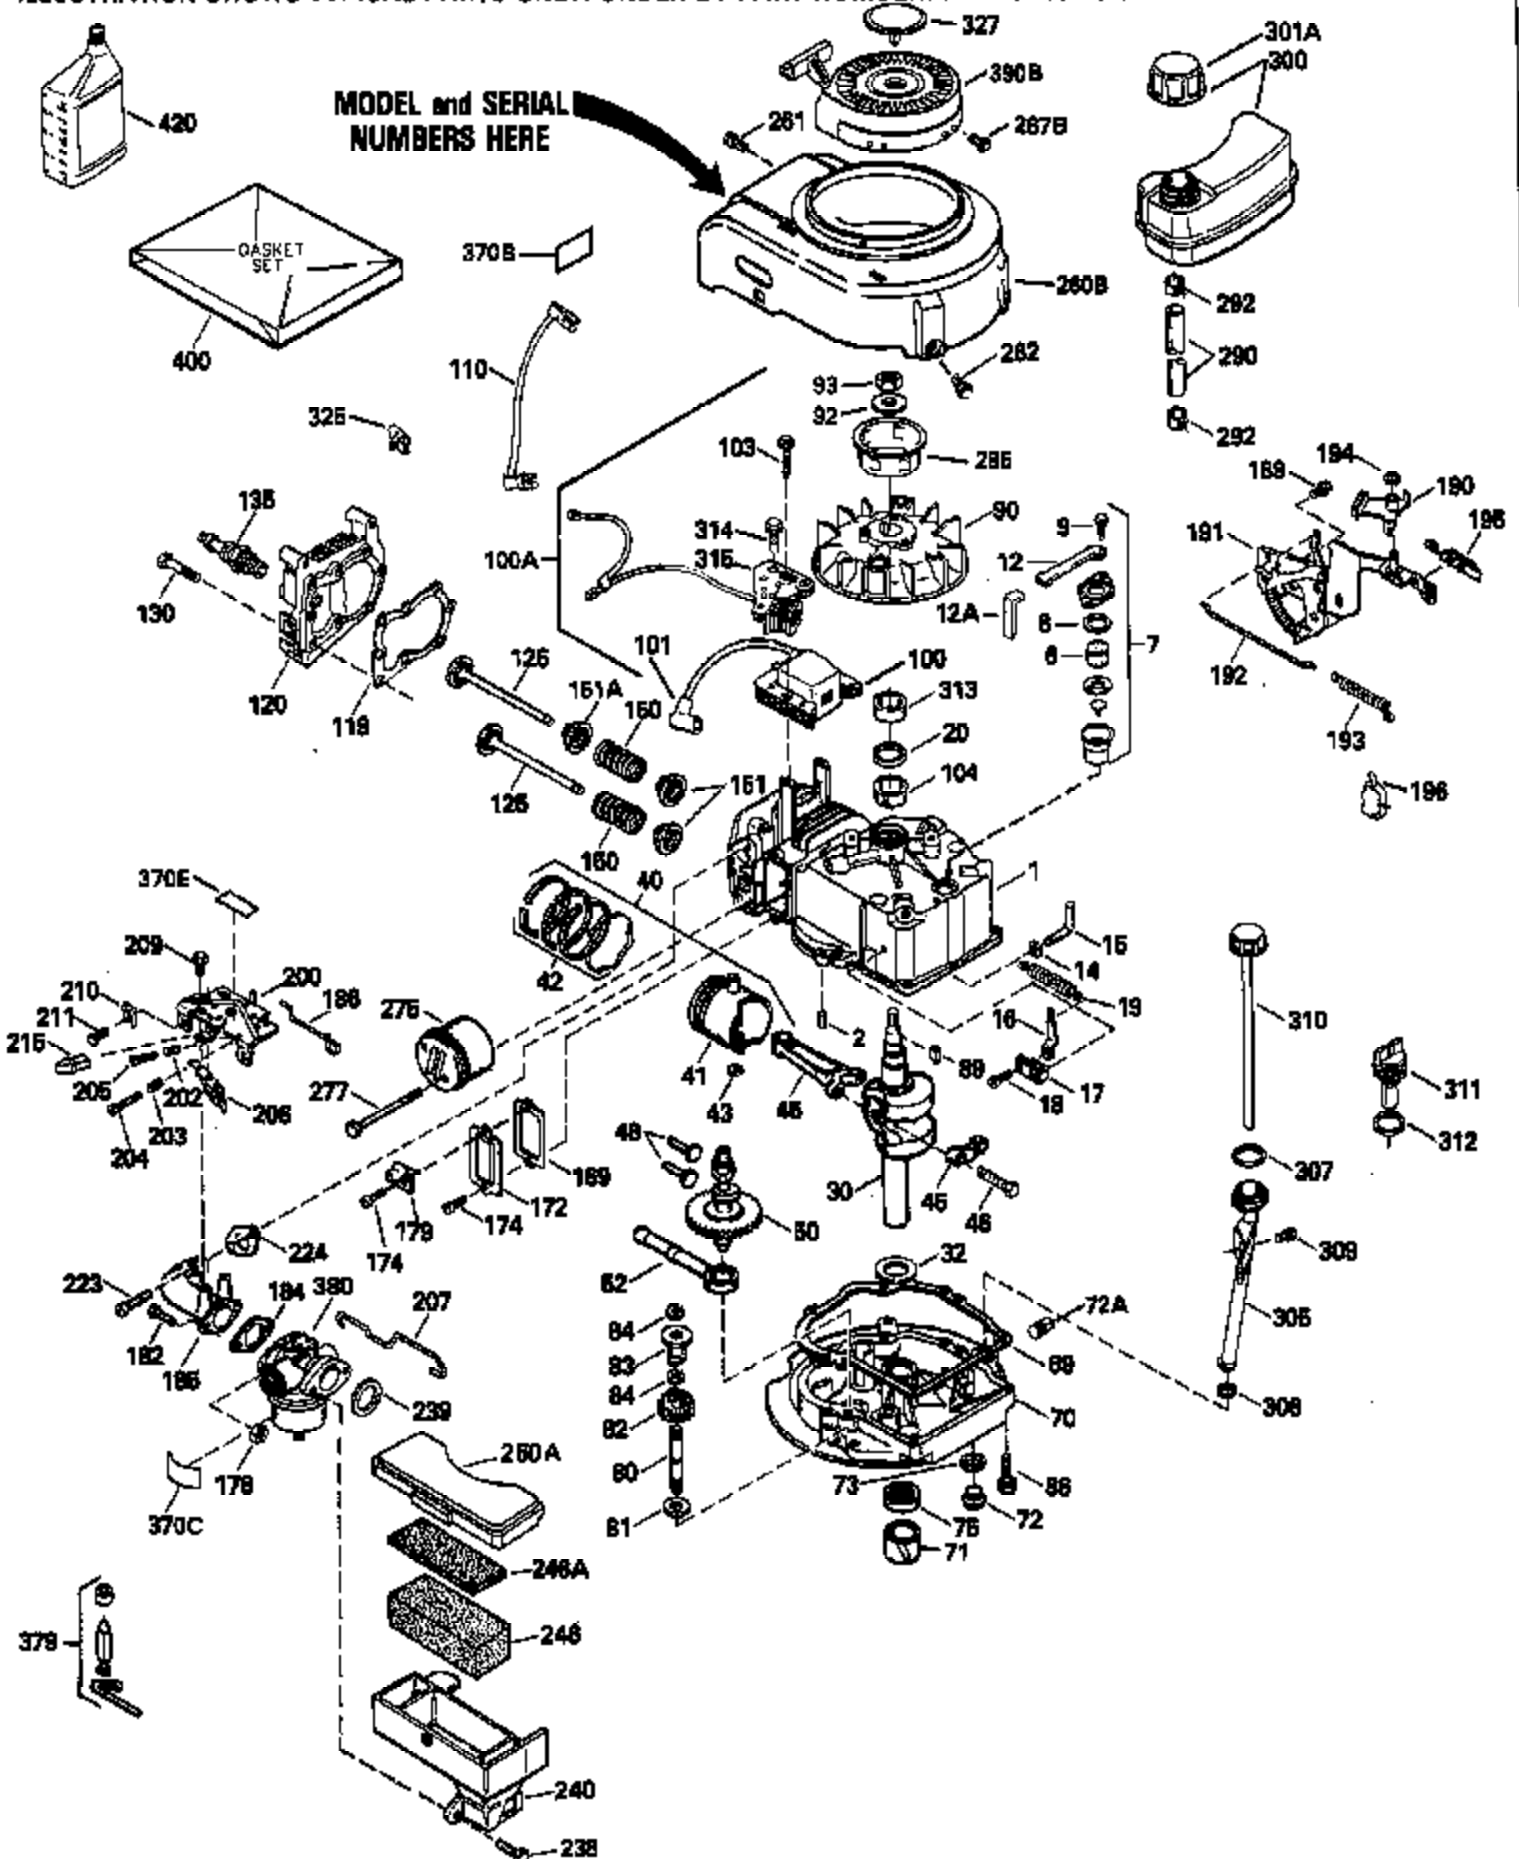

ILLUSTRATION SHOWS TYPICAL PARTS ONLY. ORDER BY PART NUMBER. PARTS NOT LISTED ARE SUPPLIED BY OEM.

Ref #	Part Number	Qty	Description
1	34975		Cylinder Ass'y. (Incl. 2, 8, 9 & 20) (2-1/2")
2	26727		Pin, Dowel
6	33734		Element, Breather
7	34214A		Breather Ass'y. (Incl. 6, 8, 9, 12 & 12A)
8	33735		* Gasket, Breather
9	30200		Screw, 10-24 x 9/16"
12	33886		Tube, Breather
14	28277		Washer
15	30589		Rod, Governor (Incl. 14)
16	31383A		Lever, Governor
17	31335		Clamp, Governor lever
18	650548		Screw, 8-32 x 5/16"
19	31361		Spring, Extension
20	32600		Seal, Oil
30	34460A		Crankshaft Ass'y.
40	34514		Piston, Pin & Ring Set (Std.) (2-1/2" Bore)
40	34515		Piston, Pin & Ring Set (.010" OS)
40	34516		Piston, Pin & Ring Set (.020" OS)
41	32538B		Piston & Pin Ass'y. (Incl. 43)(Std.)(2-1/2")
41	32548B		Piston & Pin Ass'y. (Incl. 43) (.010" OS)
41	32549B		Piston & Pin Ass'y. (Incl. 43) (.020" OS)
42	28986		Ring Set (Std.) (2-1/2" Bore)
42	28987		Ring Set (.010" OS)
42	28988		Ring Set (.020" OS)
43	20381		Ring, Piston pin retaining
45	30963B		Rod Assy., Connecting (Incl. 46)
46	32610A		Bolt, Connecting rod
48	27241		Lifter, Valve
50	33148A		Camshaft
52	29914		Oil Pump Assy.
69	35261		* Gasket, Mounting flange
70	30571A		Flange Ass'y. (Incl. 72, 73, 75, 80 & 311)
72	30572		Plug, Oil drain (Incl. 73)
73	28833		* Drain Plug Gasket (Not req. W/plastic plug)
75	26208		Seal, Oil
80	30574		Shaft, Governor
81	30590A		Washer, Flat
82	30591		Gear Assy., Governor (Incl. 81)
83	30588A		Spool, Governor
84	29193		Ring, Retaining
86	650488		Screw, 1/4-20 x 1-1/4"
89	611004		Flywheel Key
90	611046A		Flywheel
92	650815		Washer, Belleville
93	650816		Nut, Flywheel
100	730207		Magneto-to-Solid State Conversion Kit (Includes solid state module, solid state flywheel key, and instructions.)(Use as required on external ignition engines only.)
100	34443A		Solid State Assy.
103	650814		Screw, Torx T-15, 10-24 x 1"
110	34231		Ground Wire
119	29953C		* Gasket, Cylinder head
120	34335		Head, Cylinder
125	29313C		Exhaust Valve (Std.) (Incl. 151)
125	29315C		Exhaust Valve (1/32" OS) (Incl. 151)
126	29314B		Intake Valve (Std.) (Incl. 151)
126	29315C		Intake Valve (1/32" OS) (Incl. 151)