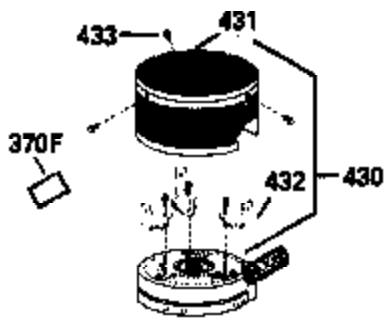

Ref #	Part Number	Qty	Description
210	27793		Clip, Conduit
211	28942		Screw, 10-32 x 3/8"
274	26754A		* Gasket, Exhaust (Use as required)
277A	30063		Screw, 1/4-20 x 1/2" (Use as required)
277	650795		Screw, 1/4-20 x 2-1/4"
370F	34387		Decal, Instruction (Optional)
415	730162		Muffler Adap.Kit(Incl.274,277A)(Use a s req.)
430	730574		Debris Screen Kit (Incl. 370F,431-433)(Opt.)
431	35596		Screen, Debris (Optional)
432	35597		Bracket, Debris screen (Optional)
433	650910		Screw, 8-32 x 1/4" (Optional)