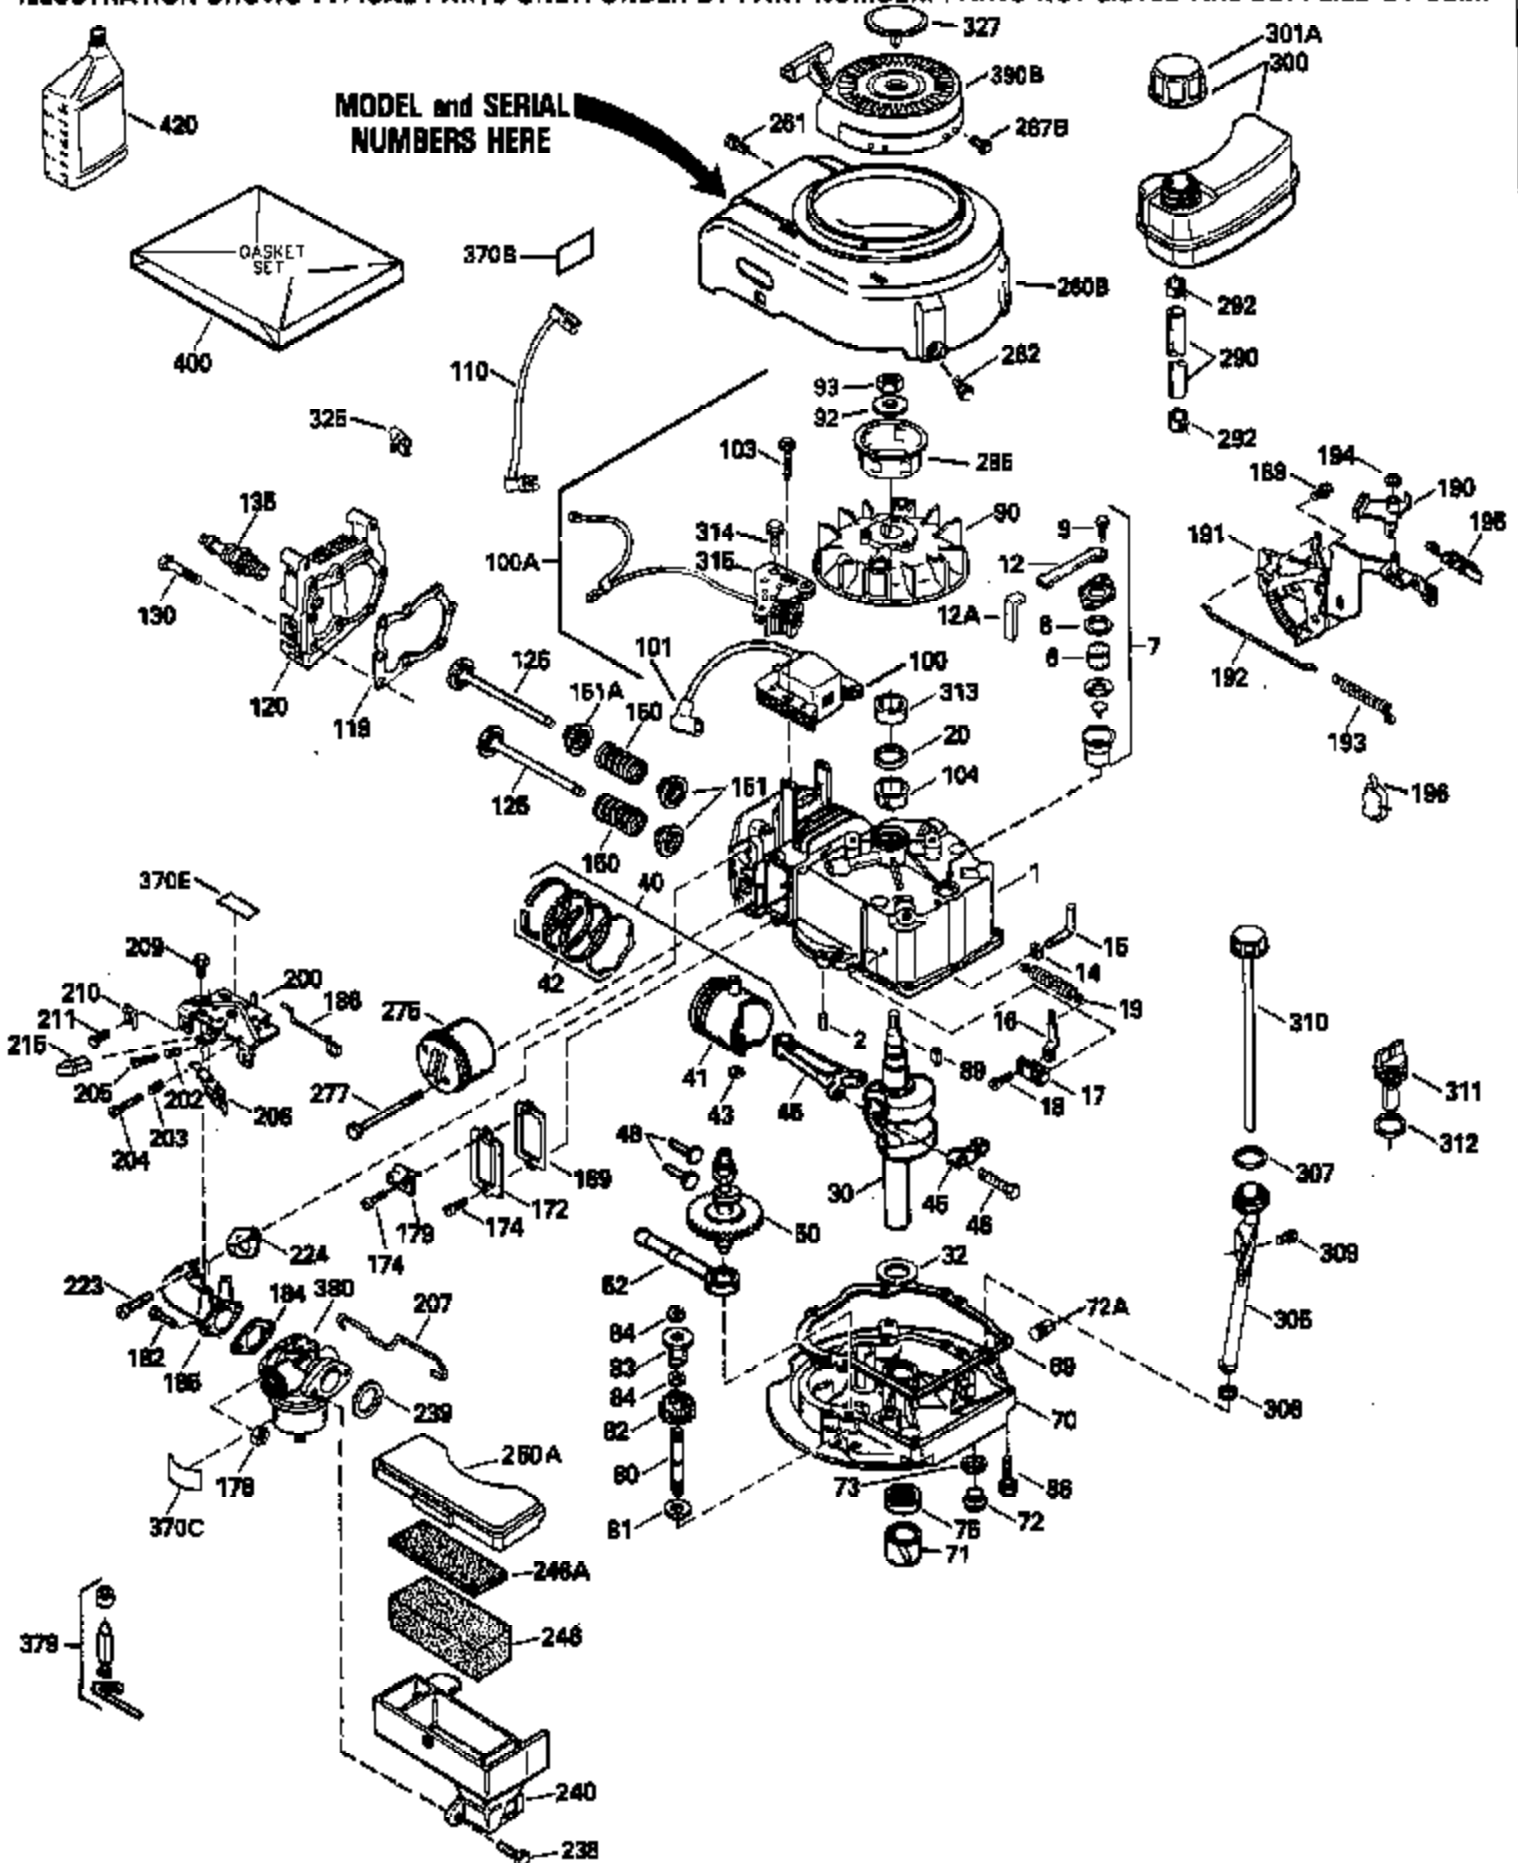

ILLUSTRATION SHOWS TYPICAL PARTS ONLY. ORDER BY PART NUMBER. PARTS NOT LISTED ARE SUPPLIED BY OEM.

Ref #	Part Number	Qty	Description
1	34975		Cylinder Ass'y. (Incl. 2, 8, 9 & 20) (2-1/2")
2	26727		Pin, Dowel
6	33734		Element, Breather
7	34214A		Breather Ass'y. (Incl. 6, 8, 9, 12 & 12A)
8	33735		* Gasket, Breather
9	30200		Screw, 10-24 x 9/16"
12	33886		Tube, Breather
14	28277		Washer
15	30589		Rod, Governor (Incl. 14)
16	31383A		Lever, Governor
17	31335		Clamp, Governor lever
18	650548		Screw, 8-32 x 5/16"
19	31361		Spring, Extension
20	32600		Seal, Oil
30	34460A		Crankshaft Ass'y.
40	34514		Piston, Pin & Ring Set (Std.) (2-1/2" Bore)
40	34515		Piston, Pin & Ring Set (.010" OS)
40	34516		Piston, Pin & Ring Set (.020" OS)
41	32538B		Piston & Pin Ass'y. (Incl. 43)(Std.)(2-1/2")
41	32548B		Piston & Pin Ass'y. (Incl. 43) (.010" OS)
41	32549B		Piston & Pin Ass'y. (Incl. 43) (.020" OS)
42	28986		Ring Set (Std.) (2-1/2" Bore)
42	28987		Ring Set (.010" OS)
42	28988		Ring Set (.020" OS)
43	20381		Ring, Piston pin retaining
45	30963B		Rod Assy., Connecting (Incl. 46)
46	32610A		Bolt, Connecting rod
48	27241		Lifter, Valve
50	33148A		Camshaft
52	29914		Oil Pump Assy.
69	35261		* Gasket, Mounting flange
70	30571A		Flange Ass'y. (Incl. 72, 73, 75, 80 & 311)
72	30572		Plug, Oil drain (Incl. 73)
73	28833		* Drain Plug Gasket (Not req. W/plastic plug)
75	26208		Seal, Oil
80	30574		Shaft, Governor
81	30590A		Washer, Flat
82	30591		Gear Assy., Governor (Incl. 81)
83	30588A		Spool, Governor
84	29193		Ring, Retaining
86	650488		Screw, 1/4-20 x 1-1/4"
89	611004		Flywheel Key
90	611046A		Flywheel
92	650815		Washer, Belleville
93	650816		Nut, Flywheel
100	730207		Magneto-to-Solid State Conversion Kit (Includes solid state module, solid state flywheel key, and instructions.)(Use as required on external ignition engines only.)
100	34443A		Solid State Assy.
103	650814		Screw, Torx T-15, 10-24 x 1"
110	34231		Ground Wire
119	29953C		* Gasket, Cylinder head
120	34335		Head, Cylinder
125	29313C		Exhaust Valve (Std.) (Incl. 151)
125	29315C		Exhaust Valve (1/32" OS) (Incl. 151)
126	29314B		Intake Valve (Std.) (Incl. 151)
126	29315C		Intake Valve (1/32" OS) (Incl. 151)