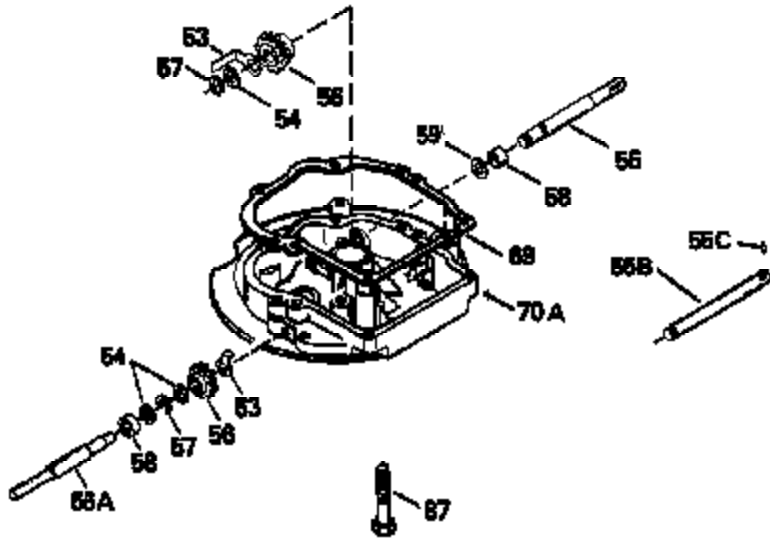

ILLUSTRATION SHOWS TYPICAL PARTS ONLY. ORDER BY PART NUMBER. PARTS NOT LISTED ARE SUPPLIED BY OEM.

Ref #	Part Number	Qty	Description
118	730194		Rope Guide Kit (Use as required with 34476 fuel tank)
238	650806		Screw, 10-32 x 5/8"
246C	35705		Filter, Pre-Air (Optional)
260A	34936		Housing, Blower
262	650831		Screw, 1/4-20 x 15/32"
286	35009		Screen, Starter cup
287A	650735		Screw, 10-24 x 3/8" (Use as required)
287A			Pop Rivet, (3/16" Dia.)(Purchase locally)
298	28763		Screw, 10-32 x 35/64"
300B	34476		Fuel Tank (Incl. 292 & 301)
301	33032		Fuel Cap
370A	34346		Decal, Instruction
390A	590420A		Rewind Starter (Refer to Division 5, Section C, page 25 or Fiche 8, Grid G-7 for breakdown)

Ref #	Part Number	Qty	Description
19	31361		Spring, Extension
53	31745		Tang, Washer
54	31747		Washer, Flat
55A	34647		Shaft, P.T.O.
56	31746		Left Hand Worm Gear
57	33537		Ring, Retaining
58	31744		Seal, Oil
69	35261		* Gasket, Mounting flange
70A	33535B		Flange Ass'y. (Incl.58, 72, 72A, 73, 75 & 80)
87	650492		Screw, 1/4-20 x 2-1/4"
182	6201		Screw, 1/4-28 x 7/8"
185	31384A		Pipe, Intake (Incl. 224)
186	34337		Link, Governor spring
209	30200		Screw, 10-24 x 9/16"
223	650451		Screw, 1/4-20 x 1"
238	650806		Screw, 10-32 x 5/8"
246B	35435		Filter, Pre-Air (Use as required)