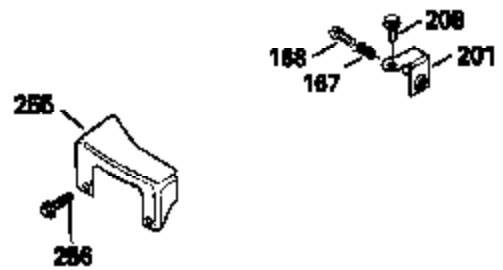

Ref #	Part Number	Qty	Description
380	632369		Carburetor (Refer to Division 5, Section A, page A2-6 or Fiche 8, Grid F-1 for breakdown) (Incl. No. 184)
400	33238C		* Gasket Set (Incl. items marked *)
420	730225		SAE 30, 4-Cycle Engine Oil (Quart)

ILLUSTRATION SHOWS TYPICAL PARTS ONLY. ORDER BY PART NUMBER. PARTS NOT LISTED ARE SUPPLIED BY OEM.

Ref #	Part Number	Qty	Description
118	730194		Rope Guide Kit (Use as required with 34476 fuel tank)
238	650806		Screw, 10-32 x 5/8"
246C	35705		Filter, Pre-Air (Optional)
260A	34936		Housing, Blower
262	650831		Screw, 1/4-20 x 15/32"
286	35009		Screen, Starter cup
287A	650735		Screw, 10-24 x 3/8" (Use as required)
287A			Pop Rivet, (3/16" Dia.)(Purchase locally)
298	28763		Screw, 10-32 x 35/64"
300B	34476		Fuel Tank (Incl. 292 & 301)
301	33032		Fuel Cap
370A	34346		Decal, Instruction
390A	590420A		Rewind Starter (Refer to Division 5, Section C, page 25 or Fiche 8, Grid G-7 for breakdown)

Ref #	Part Number	Qty	Description
19	31361		Spring, Extension
53	31745		Tang, Washer
54	31747		Washer, Flat
55A	34647		Shaft, P.T.O.
56	31746		Left Hand Worm Gear
57	33537		Ring, Retaining
58	31744		Seal, Oil
69	35261		* Gasket, Mounting flange
70A	33535B		Flange Ass'y. (Incl.58, 72, 72A, 73, 75 & 80)
87	650492		Screw, 1/4-20 x 2-1/4"
182	6201		Screw, 1/4-28 x 7/8"
185	31384A		Pipe, Intake (Incl. 224)
186	34337		Link, Governor spring
209	30200		Screw, 10-24 x 9/16"
223	650451		Screw, 1/4-20 x 1"
238	650806		Screw, 10-32 x 5/8"
246B	35435		Filter, Pre-Air (Use as required)