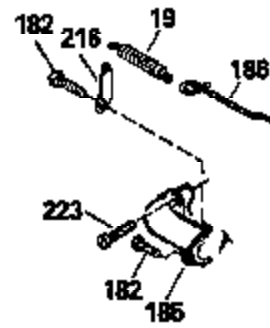

Ref #	Part Number	Qty	Description
380	632369		Carburetor (Refer to Division 5, Section A, page A2-6 or Fiche 8, Grid F-1 for breakdown) (Incl. No. 184)
400	33238C		* Gasket Set (Incl. items marked *)
420	730225		SAE 30, 4-Cycle Engine Oil (Quart)

ILLUSTRATION SHOWS TYPICAL PARTS ONLY. ORDER BY PART NUMBER. PARTS NOT LISTED ARE SUPPLIED BY OEM.

Ref #	Part Number	Qty	Description
118	730194		Rope Guide Kit (Use as required with 34476 fuel tank)
238	650806		Screw, 10-32 x 5/8"
246C	35705		Filter, Pre-Air (Optional)
260A	34936		Housing, Blower
262	650831		Screw, 1/4-20 x 15/32"
286	35009		Screen, Starter cup
287A	650735		Screw, 10-24 x 3/8" (Use as required)
287A			Pop Rivet, (3/16" Dia.)(Purchase locally)
298	28763		Screw, 10-32 x 35/64"
300B	34476		Fuel Tank (Incl. 292 & 301)
301	33032		Fuel Cap
370A	34346		Decal, Instruction
390A	590420A		Rewind Starter (Refer to Division 5, Section C, page 25 or Fiche 8, Grid G-7 for breakdown)

Ref #	Part Number	Qty	Description
19	31361		Spring, Extension
53	31745		Tang, Washer
54	31747		Washer, Flat
55A	34647		Shaft, P.T.O.
56	31746		Left Hand Worm Gear
57	33537		Ring, Retaining
58	31744		Seal, Oil
69	35261		* Gasket, Mounting flange
70A	33535B		Flange Ass'y. (Incl.58, 72, 72A, 73, 75 & 80)
87	650492		Screw, 1/4-20 x 2-1/4"
182	6201		Screw, 1/4-28 x 7/8"
185	31384A		Pipe, Intake (Incl. 224)
186	34337		Link, Governor spring
209	30200		Screw, 10-24 x 9/16"
223	650451		Screw, 1/4-20 x 1"
238	650806		Screw, 10-32 x 5/8"
246B	35435		Filter, Pre-Air (Use as required)