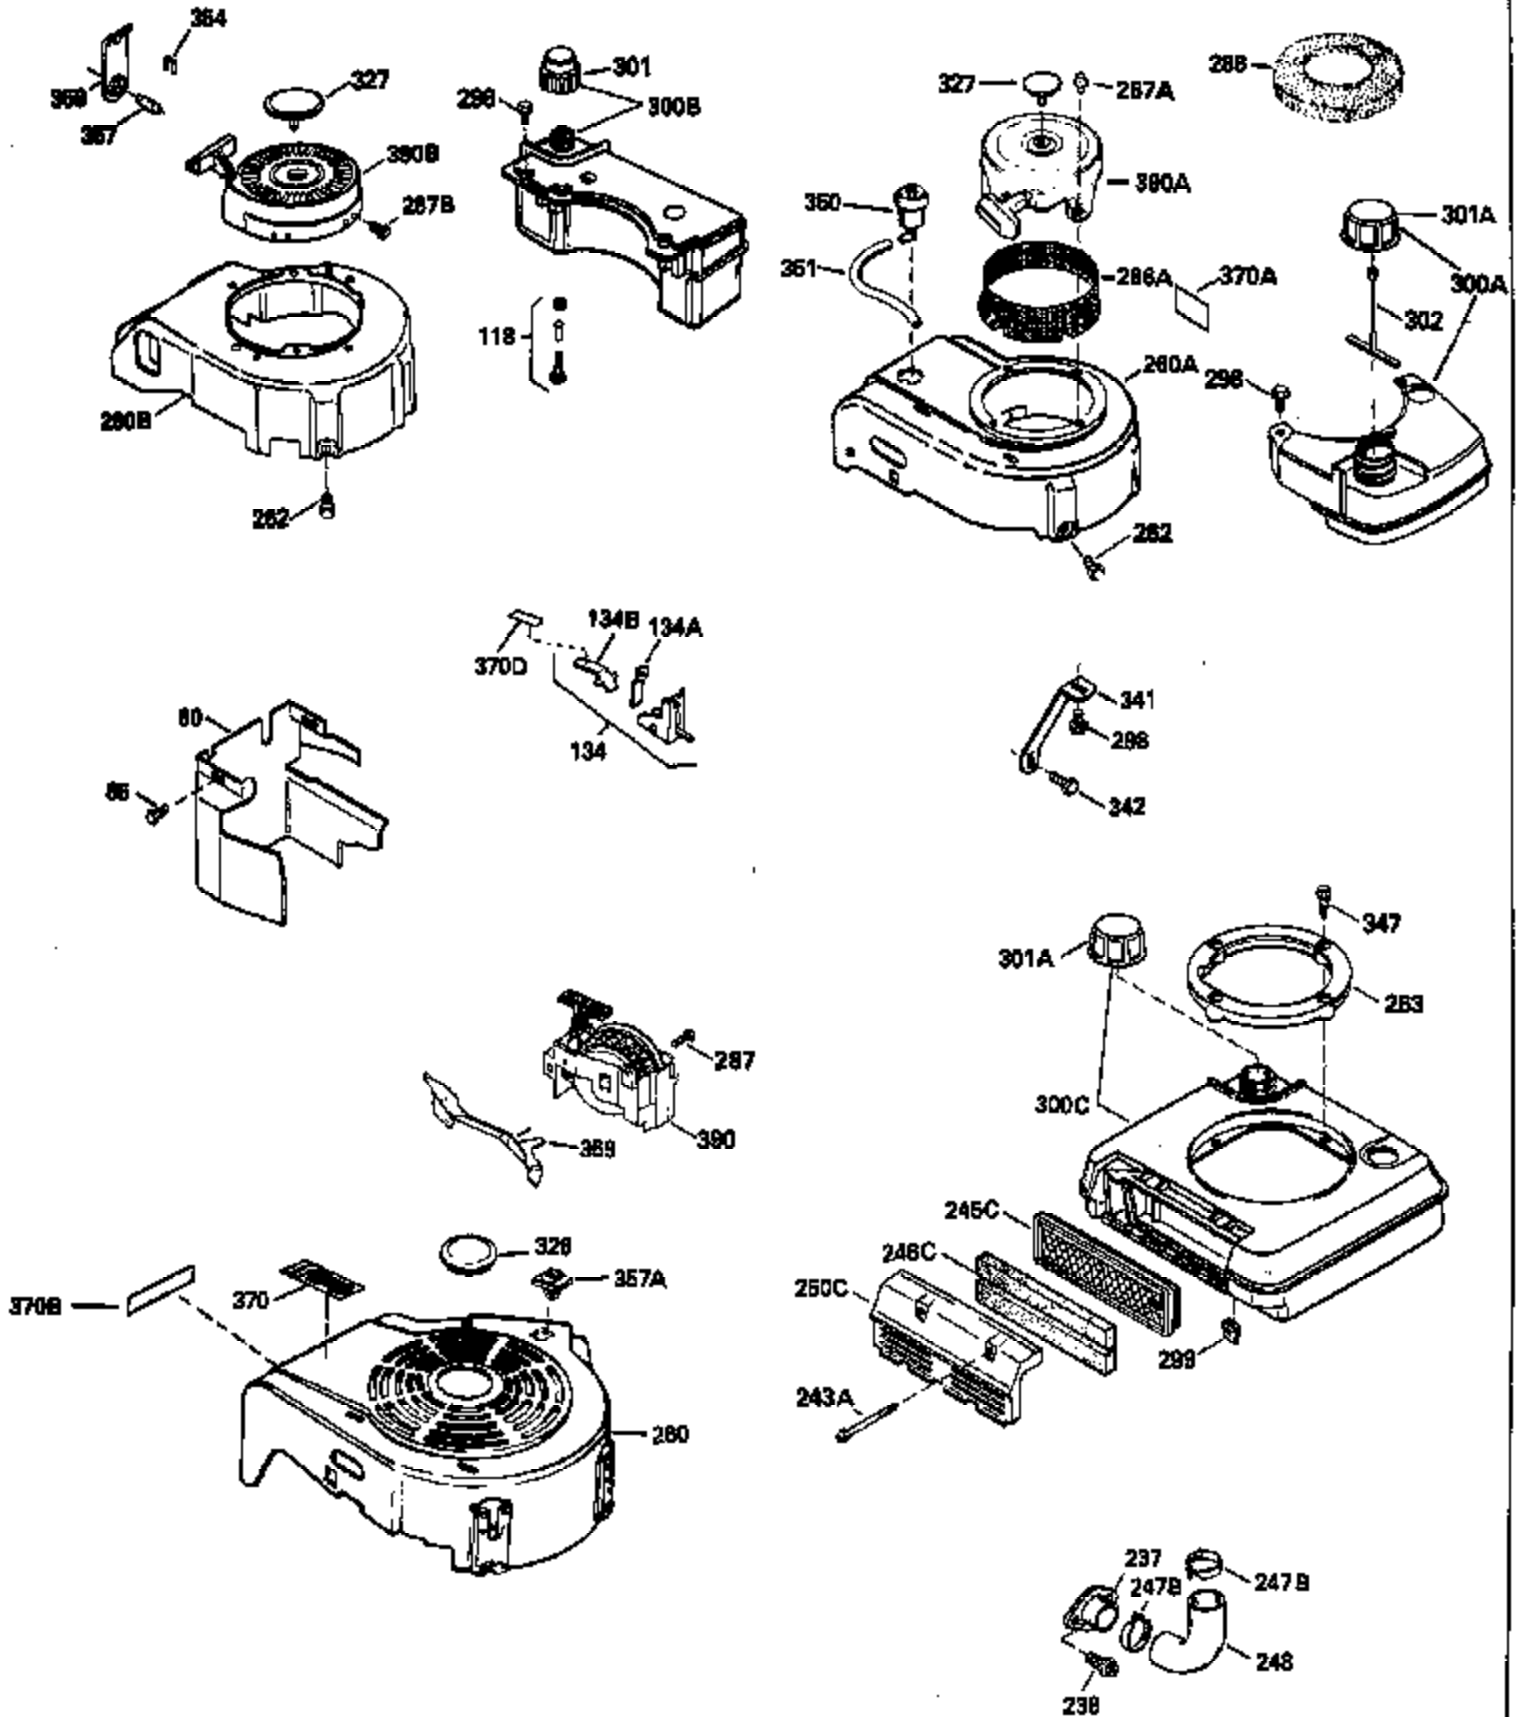

ILLUSTRATION SHOWS TYPICAL PARTS ONLY. ORDER BY PART NUMBER. PARTS NOT LISTED ARE SUPPLIED BY OEM.

Ref #	Part Number	Qty	Description
118	730194		Rope Guide Kit (Use as required with 34476 fuel tank)
238	650806		Screw, 10-32 x 5/8"
246C	35705		Filter, Pre-Air (Optional)
260A	34936		Housing, Blower
262	650831		Screw, 1/4-20 x 15/32"
286	35009		Screen, Starter cup
287A	650735		Screw, 10-24 x 3/8" (Use as required)
287A			Pop Rivet, (3/16" Dia.)(Purchase locally)
298	28763		Screw, 10-32 x 35/64"
300B	34476		Fuel Tank (Incl. 292 & 301)
301	33032		Fuel Cap
370A	34346		Decal, Instruction
390A	590420A		Rewind Starter (Refer to Division 5, Section C, page 25 or Fiche 8, Grid G-7 for breakdown)