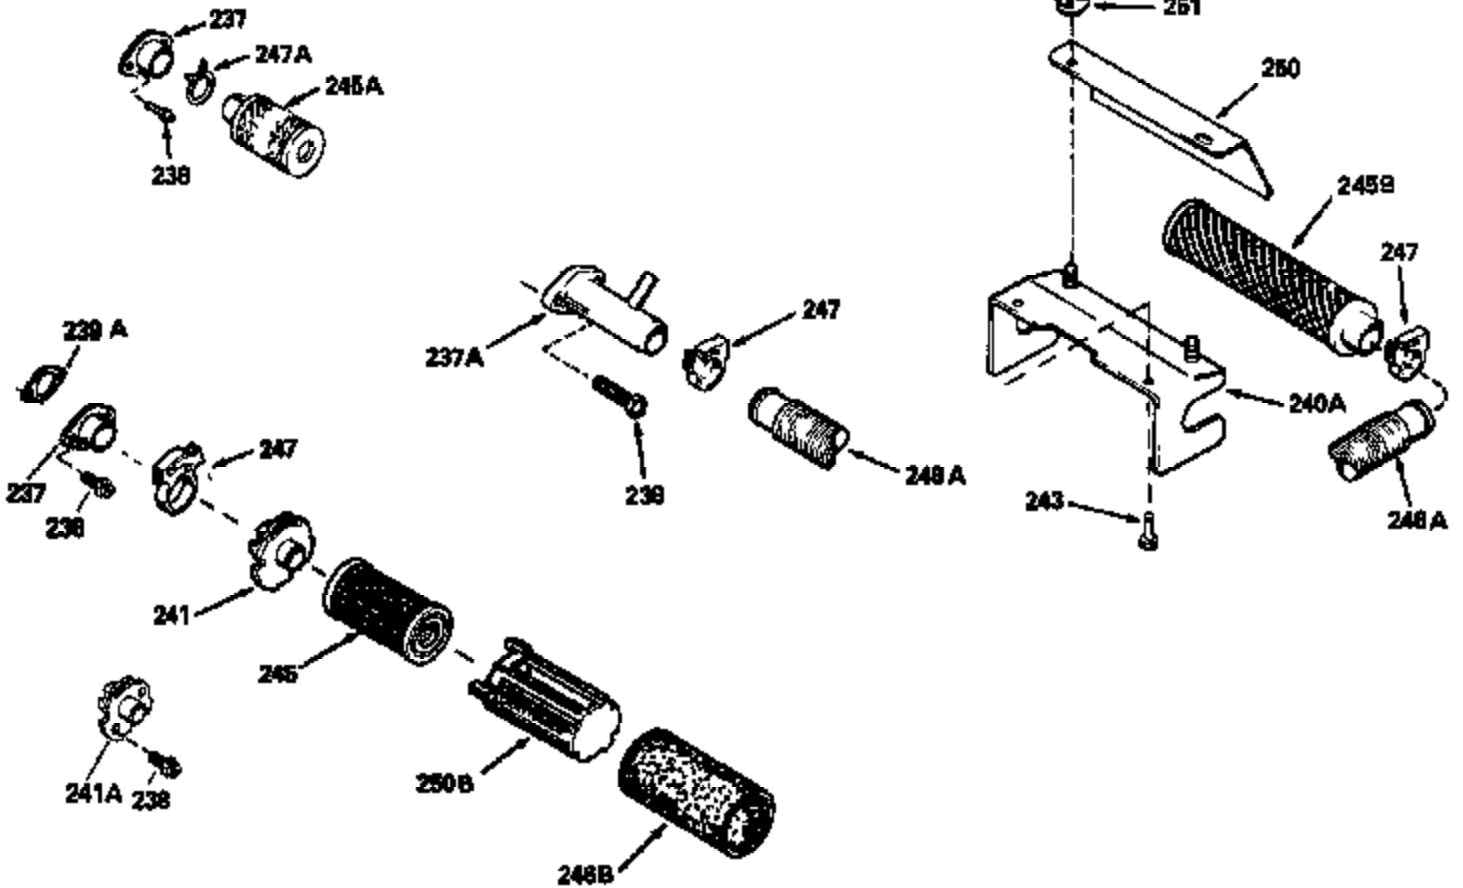

ILLUSTRATION SHOWS TYPICAL PARTS ONLY. ORDER BY PART NUMBER. PARTS NOT LISTED ARE SUPPLIED BY OEM.

Ref #	Part Number	Qty	Description
118	730194		Rope Guide Kit (Use as required with 34476 fuel tank)
238	650806		Screw, 10-32 x 5/8"
246C	35705		Filter, Pre-Air (Optional)
260A	34936		Housing, Blower
262	650831		Screw, 1/4-20 x 15/32"
286	35009		Screen, Starter cup
287A	650735		Screw, 10-24 x 3/8" (Use as required)
287A			Pop Rivet, (3/16" Dia.)(Purchase locally)
298	28763		Screw, 10-32 x 35/64"
300B	34476		Fuel Tank (Incl. 292 & 301)
301	33032		Fuel Cap
370A	34346		Decal, Instruction
390A	590420A		Rewind Starter (Refer to Division 5, Section C, page 25 or Fiche 8, Grid G-7 for breakdown)

Ref #	Part Number	Qty	Description
19	31361		Spring, Extension
53	31745		Tang, Washer
54	31747		Washer, Flat
55A	34647		Shaft, P.T.O.
56	31746		Left Hand Worm Gear
57	33537		Ring, Retaining
58	31744		Seal, Oil
69	35261		* Gasket, Mounting flange
70A	33535B		Flange Ass'y. (Incl.58, 72, 72A, 73, 75 & 80)
87	650492		Screw, 1/4-20 x 2-1/4"
182	6201		Screw, 1/4-28 x 7/8"
185	31384A		Pipe, Intake (Incl. 224)
186	34337		Link, Governor spring
209	30200		Screw, 10-24 x 9/16"
223	650451		Screw, 1/4-20 x 1"
238	650806		Screw, 10-32 x 5/8"
246B	35435		Filter, Pre-Air (Use as required)